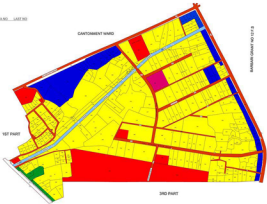

REVISION NO. _____ BATCH NO. _____ DATE 2012

BARUWA GRAM PANCHAYAT

LEGEND

Residential	Yellow
Commercial	Pink
Industrial	Red
Public Use	Blue
Green Belt	Green
Water Body	Blue
Baruwa Gram Panchayat	Red
Baruwa Gram Panchayat	Green
Baruwa Gram Panchayat	Green

NOTE

NO: 90
GUJARU PATNAR WARD
2ND PART
DIBRUGARH TOWN
MALZA DIBRUGARH
DIST LAKEHPUR
SCALE 32"= 1 MILE