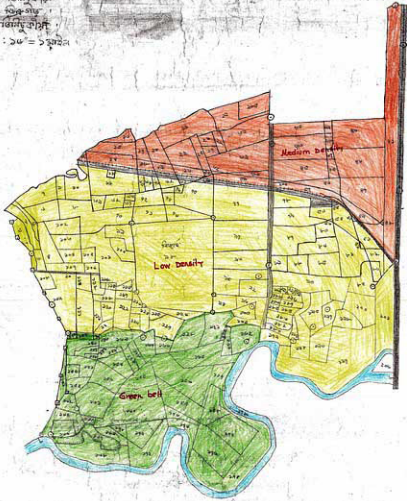

Handwritten text in the upper left quadrant, possibly a title or project name.

Handwritten text in the upper right quadrant.

- Legend
- Medium density (Red)
  - Low density (Yellow)
  - Green belt (Green)
  - water body (Blue)
  - road (Black line)