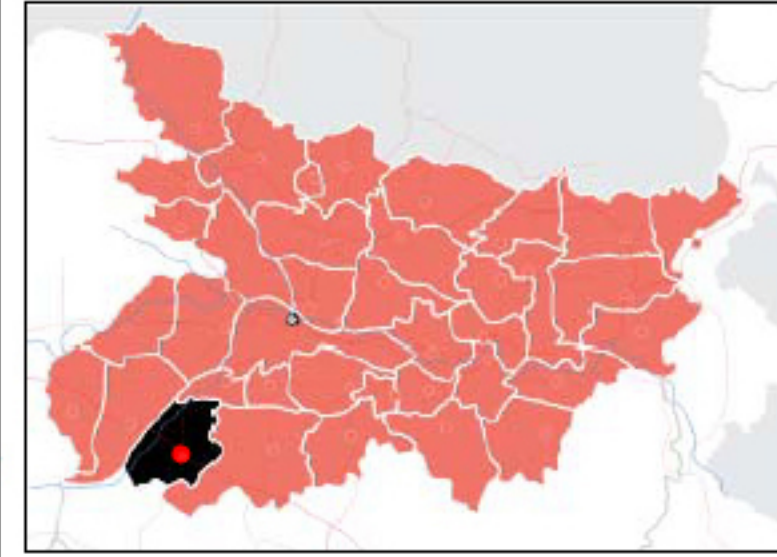

# AURANGABAD BIHAR

## KEY MAP

### Legend

	Road
	Built-up
	Park/Playground/Stadium
	Bridge
	River/Canal/Water Bodies
	Drain
	Municipal Boundary
	Major Landmark
	Major Intersection
	Temple

## CITY MAP