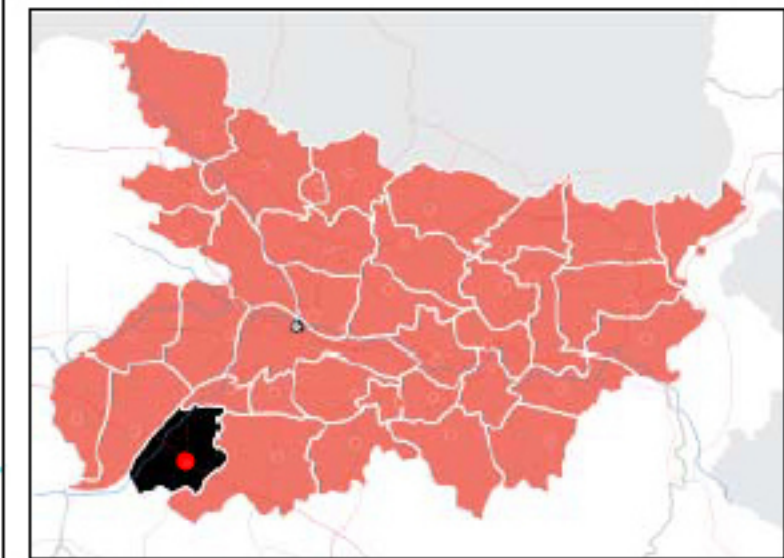

# AURANGABAD BIHAR

## KEY MAP

### Legend

	Major Road
	Other Road
	Transport Infrastructure
	Bridge
	River/Canal/Water Bodies
	Drain
	Municipal Boundary
	Major Landmark
	Temple