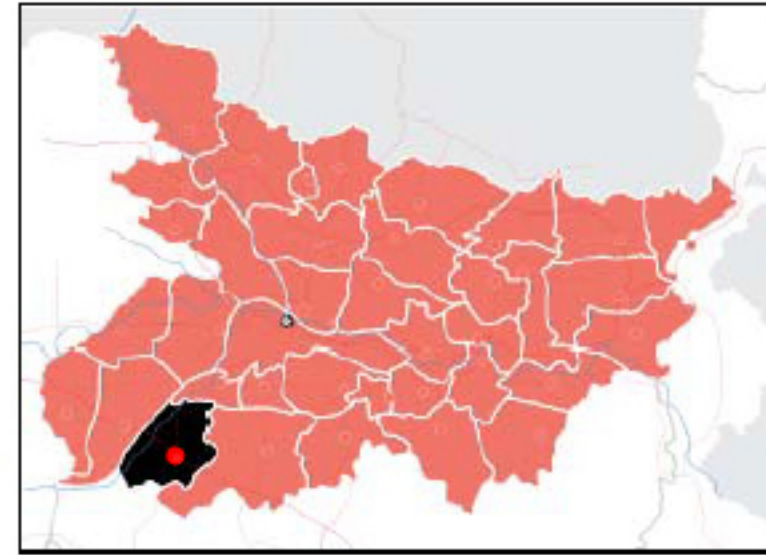

AURANGABAD BIHAR

KEY MAP

Legend

	High Density
	Medium Density
	Low Density
	Park/Playground/Stadium
	Municipal Boundary
	Ward Boundary
	Road
	Bridge
	River/Canal/Water Bodies
	Drain
	Major Landmark
	Temple

MAP : 3.2

WARD WISE POPULATION DENSITY