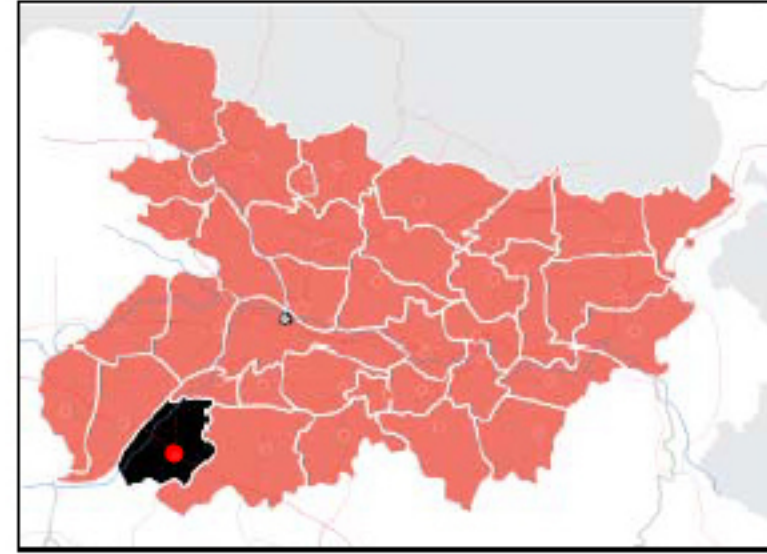

AURANGABAD BIHAR

KEY MAP

Legend

	Road
	Park/Stadium/Playground
	Transport Facilities
	Bridge
	River/Canal/Water Bodies
	Drain
	Municipal Boundary
	Major Landmark

MAP : 11.1

SOCIAL INFRASTRUCTURE

SOCIAL INFRASTRUCTURE		
Sn.	Symbol	Name
1		Gate School
2		K.S. College
3		Petrol Pump
4		Girl School
5		Jain Mandir
6		Sadar Hospital
7		Madarsha
8		Post Office
9		Idgah
10		Durga Mandir
11		Police Station
12		Training School
13		Ramlal Yadav College
14		Sarswati Vidya Mandir
15		Inter College
16		Sinha College
17		Ram Mandir inside Police Line
18		DM Office
19		Police Line
20		BSNL Office