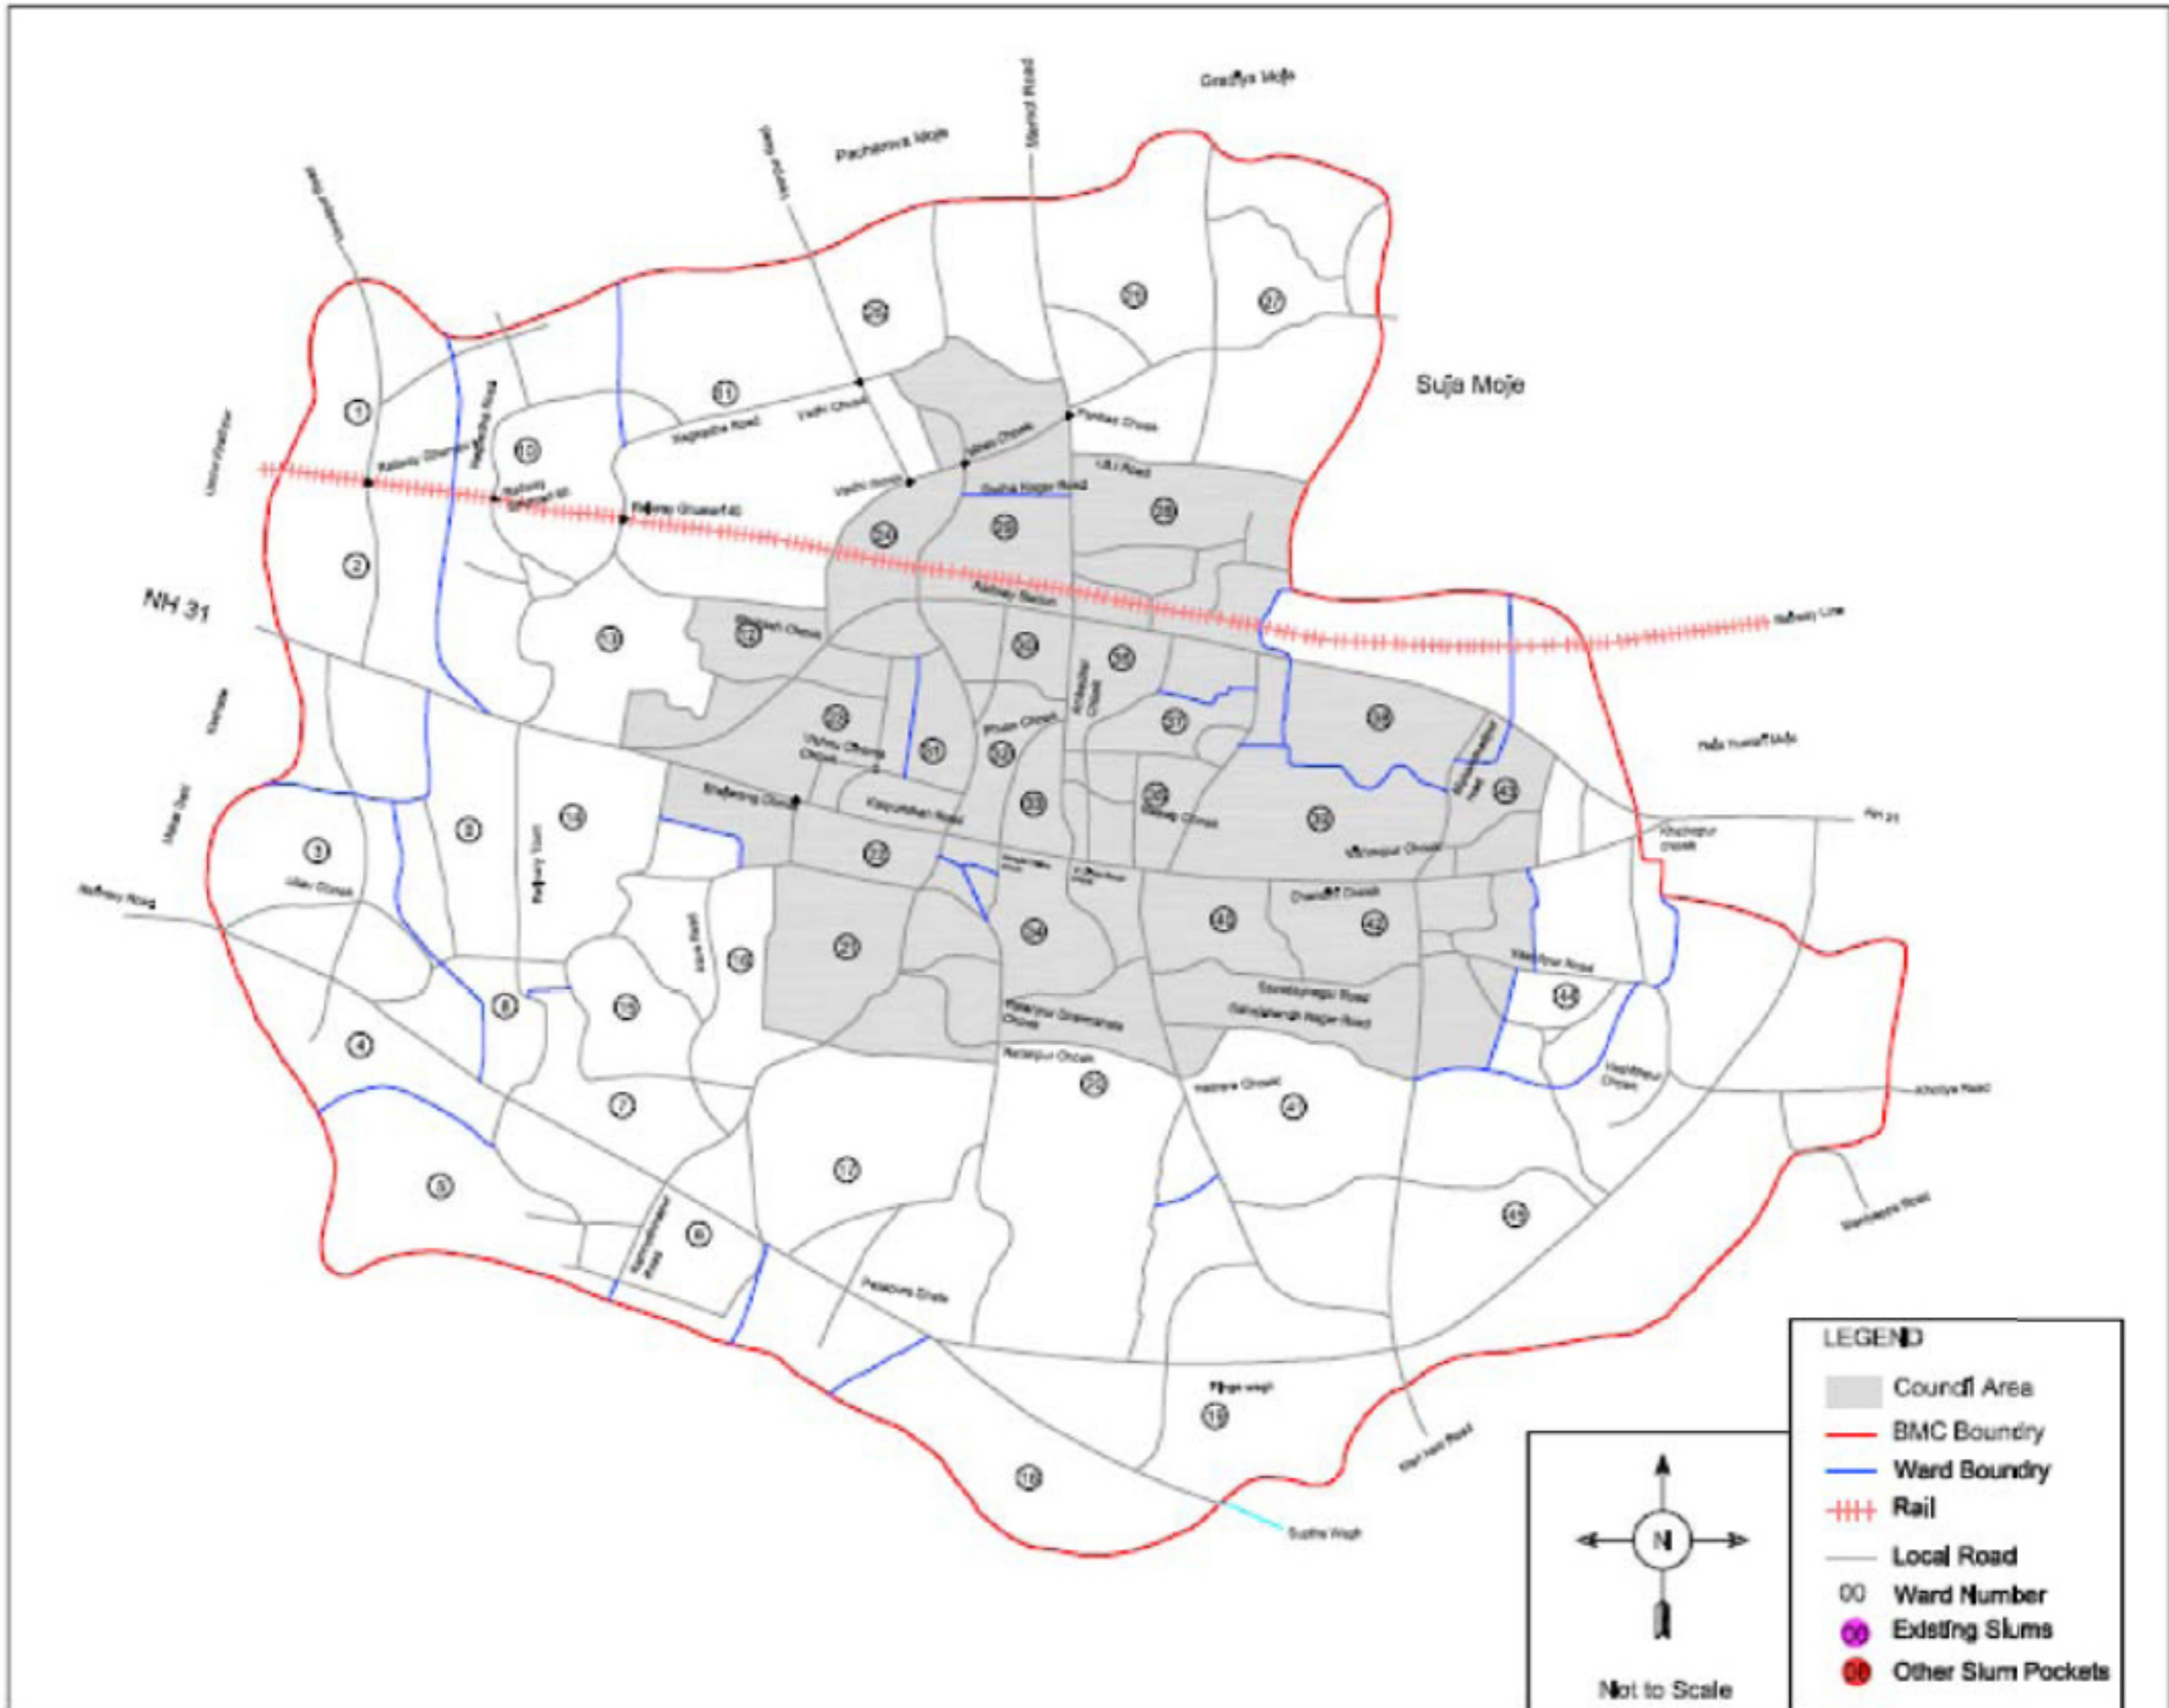

# Begusarai Municipal Corporation Boundary with Nagar Parishad Area highlighted

masterplansindia.com

Begusarai Municipal Corporation