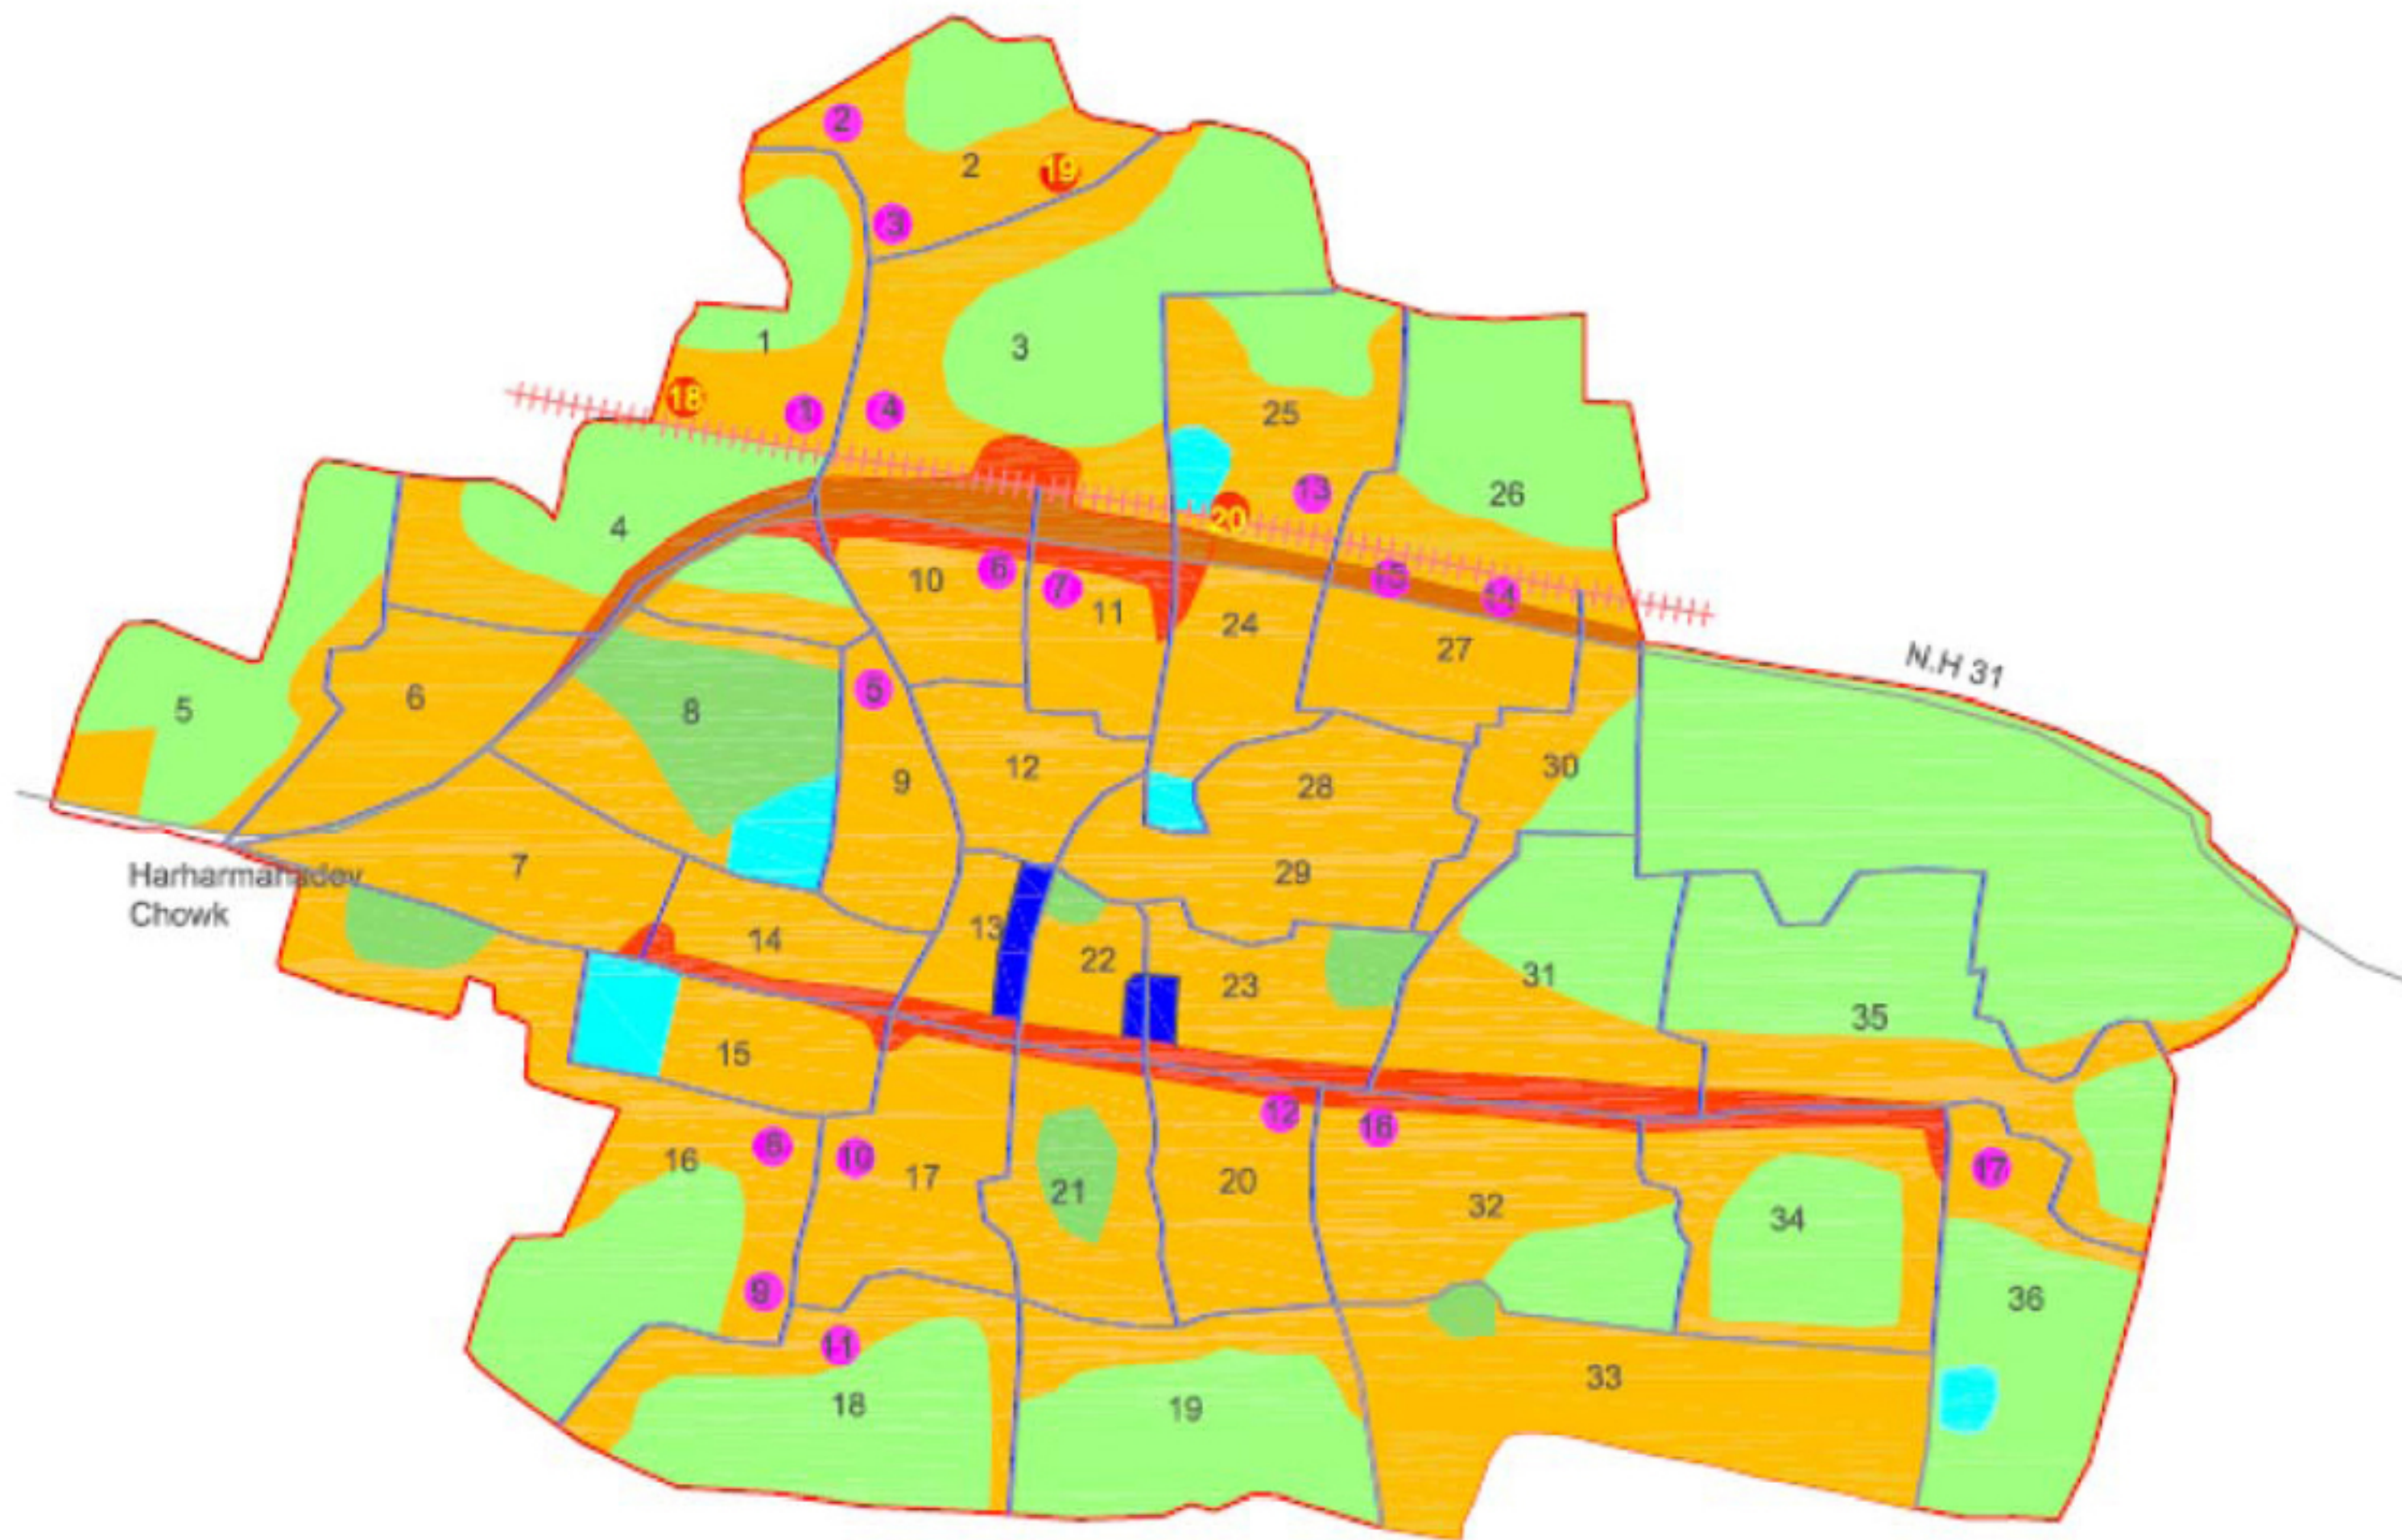

BEGUSARAI MUNICIPAL COUNCIL

CODE No.	Slum Name
1	Slum 1
2	Slum 2
3	Slum (Panna Tola)
4	Slum (Bor Buzha Chowk)
5	Pura (Khalia Bazar)
6	Slum (Tola New Buzha)
7	Slum
8	Tola Po
9	Tola Panna (New Tola)
10	Slum (Tola New Buzha)
11	Slum (Panna Tola)
12	Slum
13	Slum
14	Slum (New Road)
15	Slum
16	Slum
17	Slum (New Buzha Chowk)
18	Slum
19	Slum
20	Slum

LIST OF SLUMS

LEGEND

- Municipal Boundry
- Ward Boundry
- Rail
- Highway
- Local Road
- 00 Ward Number
- Existing Slums
- Other Slum Pockets

LANDUSE

- Agriculture
- Residential
- Public and Semi-public
- Commercial
- Parks and Grounds
- Ponds
- Nullah

Not to Scale

Tentative Existing Land Use Map of Begusarai