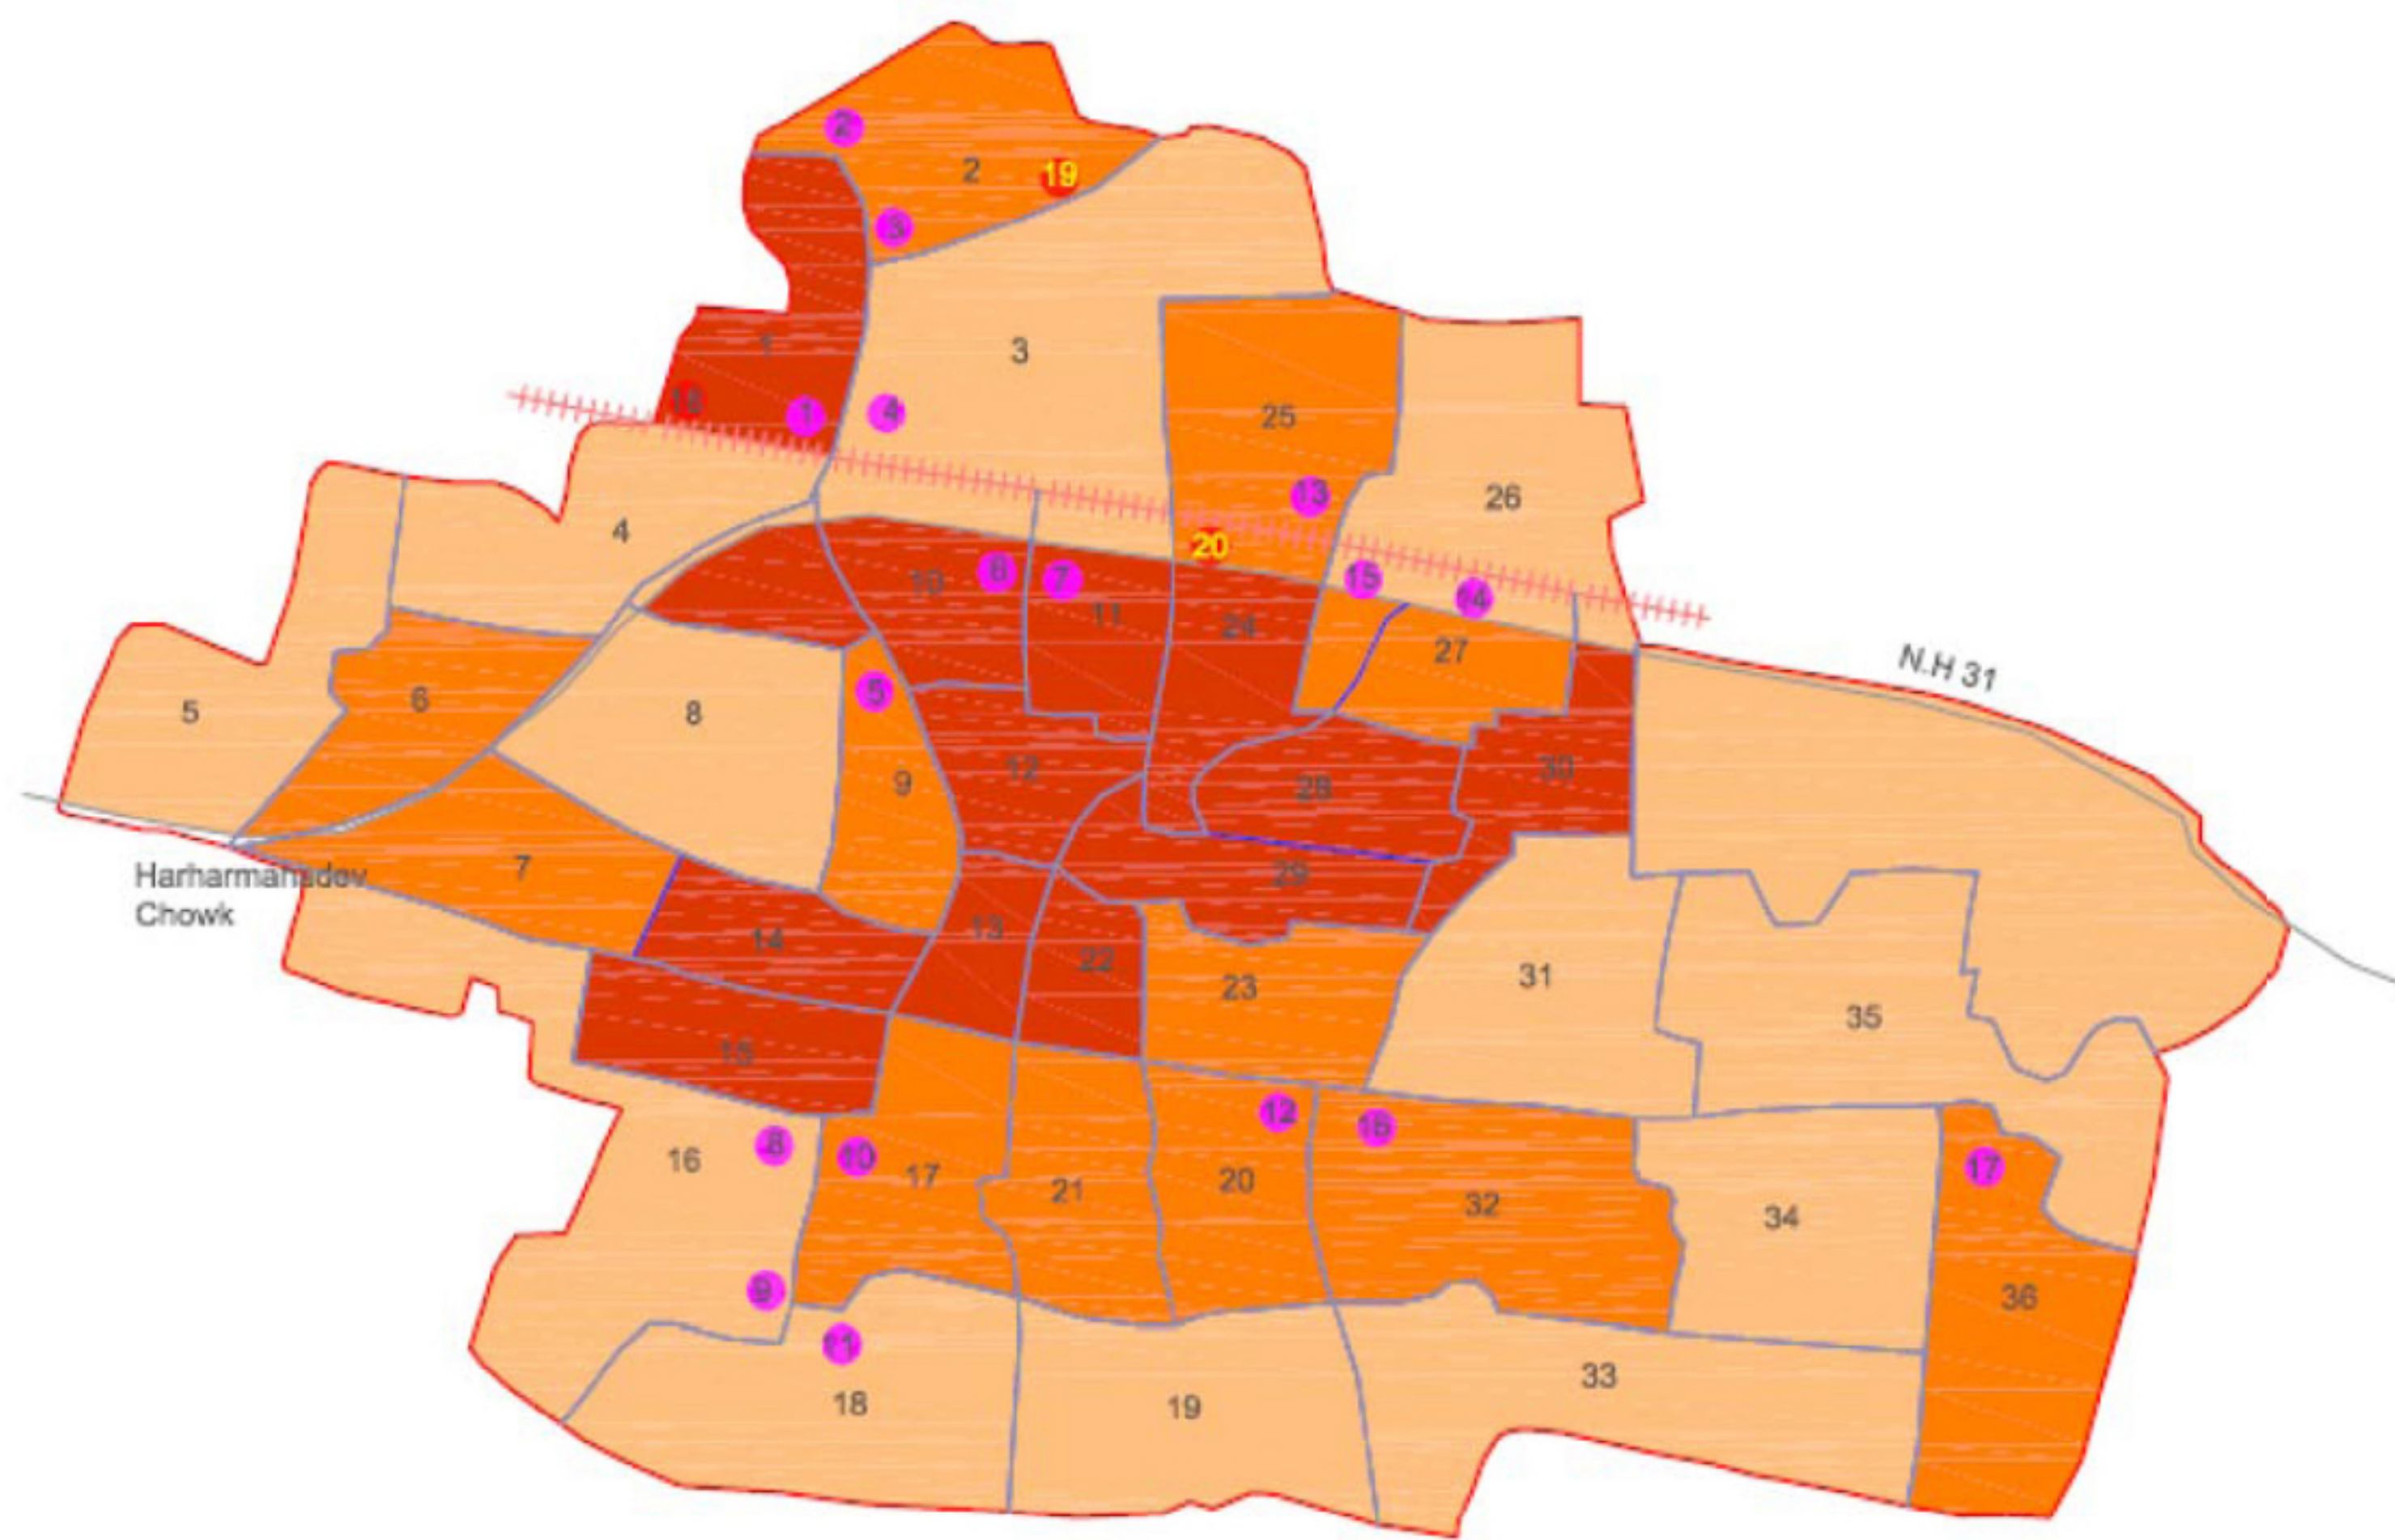

BEGUSARAI MUNICIPAL COUNCIL

Slum No.	Slum Name
1	Slum 1
2	Slum 2
3	Slum 3 (Panna Tola)
4	Slum 4 (Bihar Sahas School)
5	Slum 5 (Mandir)
6	Slum 6 (Jeevan Jyoti)
7	Slum 7
8	Slum 8
9	Slum 9 (Jeevan Jyoti)
10	Slum 10 (Mandir)
11	Slum 11 (Jeevan Jyoti)
12	Slum 12
13	Slum 13
14	Slum 14 (Jeevan Jyoti)
15	Slum 15
16	Slum 16 (Jeevan Jyoti)
17	Slum 17
18	Slum 18
19	Slum 19 (Mandir)
20	Slum 20

LIST OF SLUMS

LEGEND

- Municipal Boundry
- Ward Boundry
- Rail
- Highway
- Local Road
- 00 Ward Number
- Existing Slums
- Other Slum Pockets

DENSITY

- High Density
- Medium Density
- Low Density

Not to Scale

Tentative Ward Wise Density Map of Begusarai