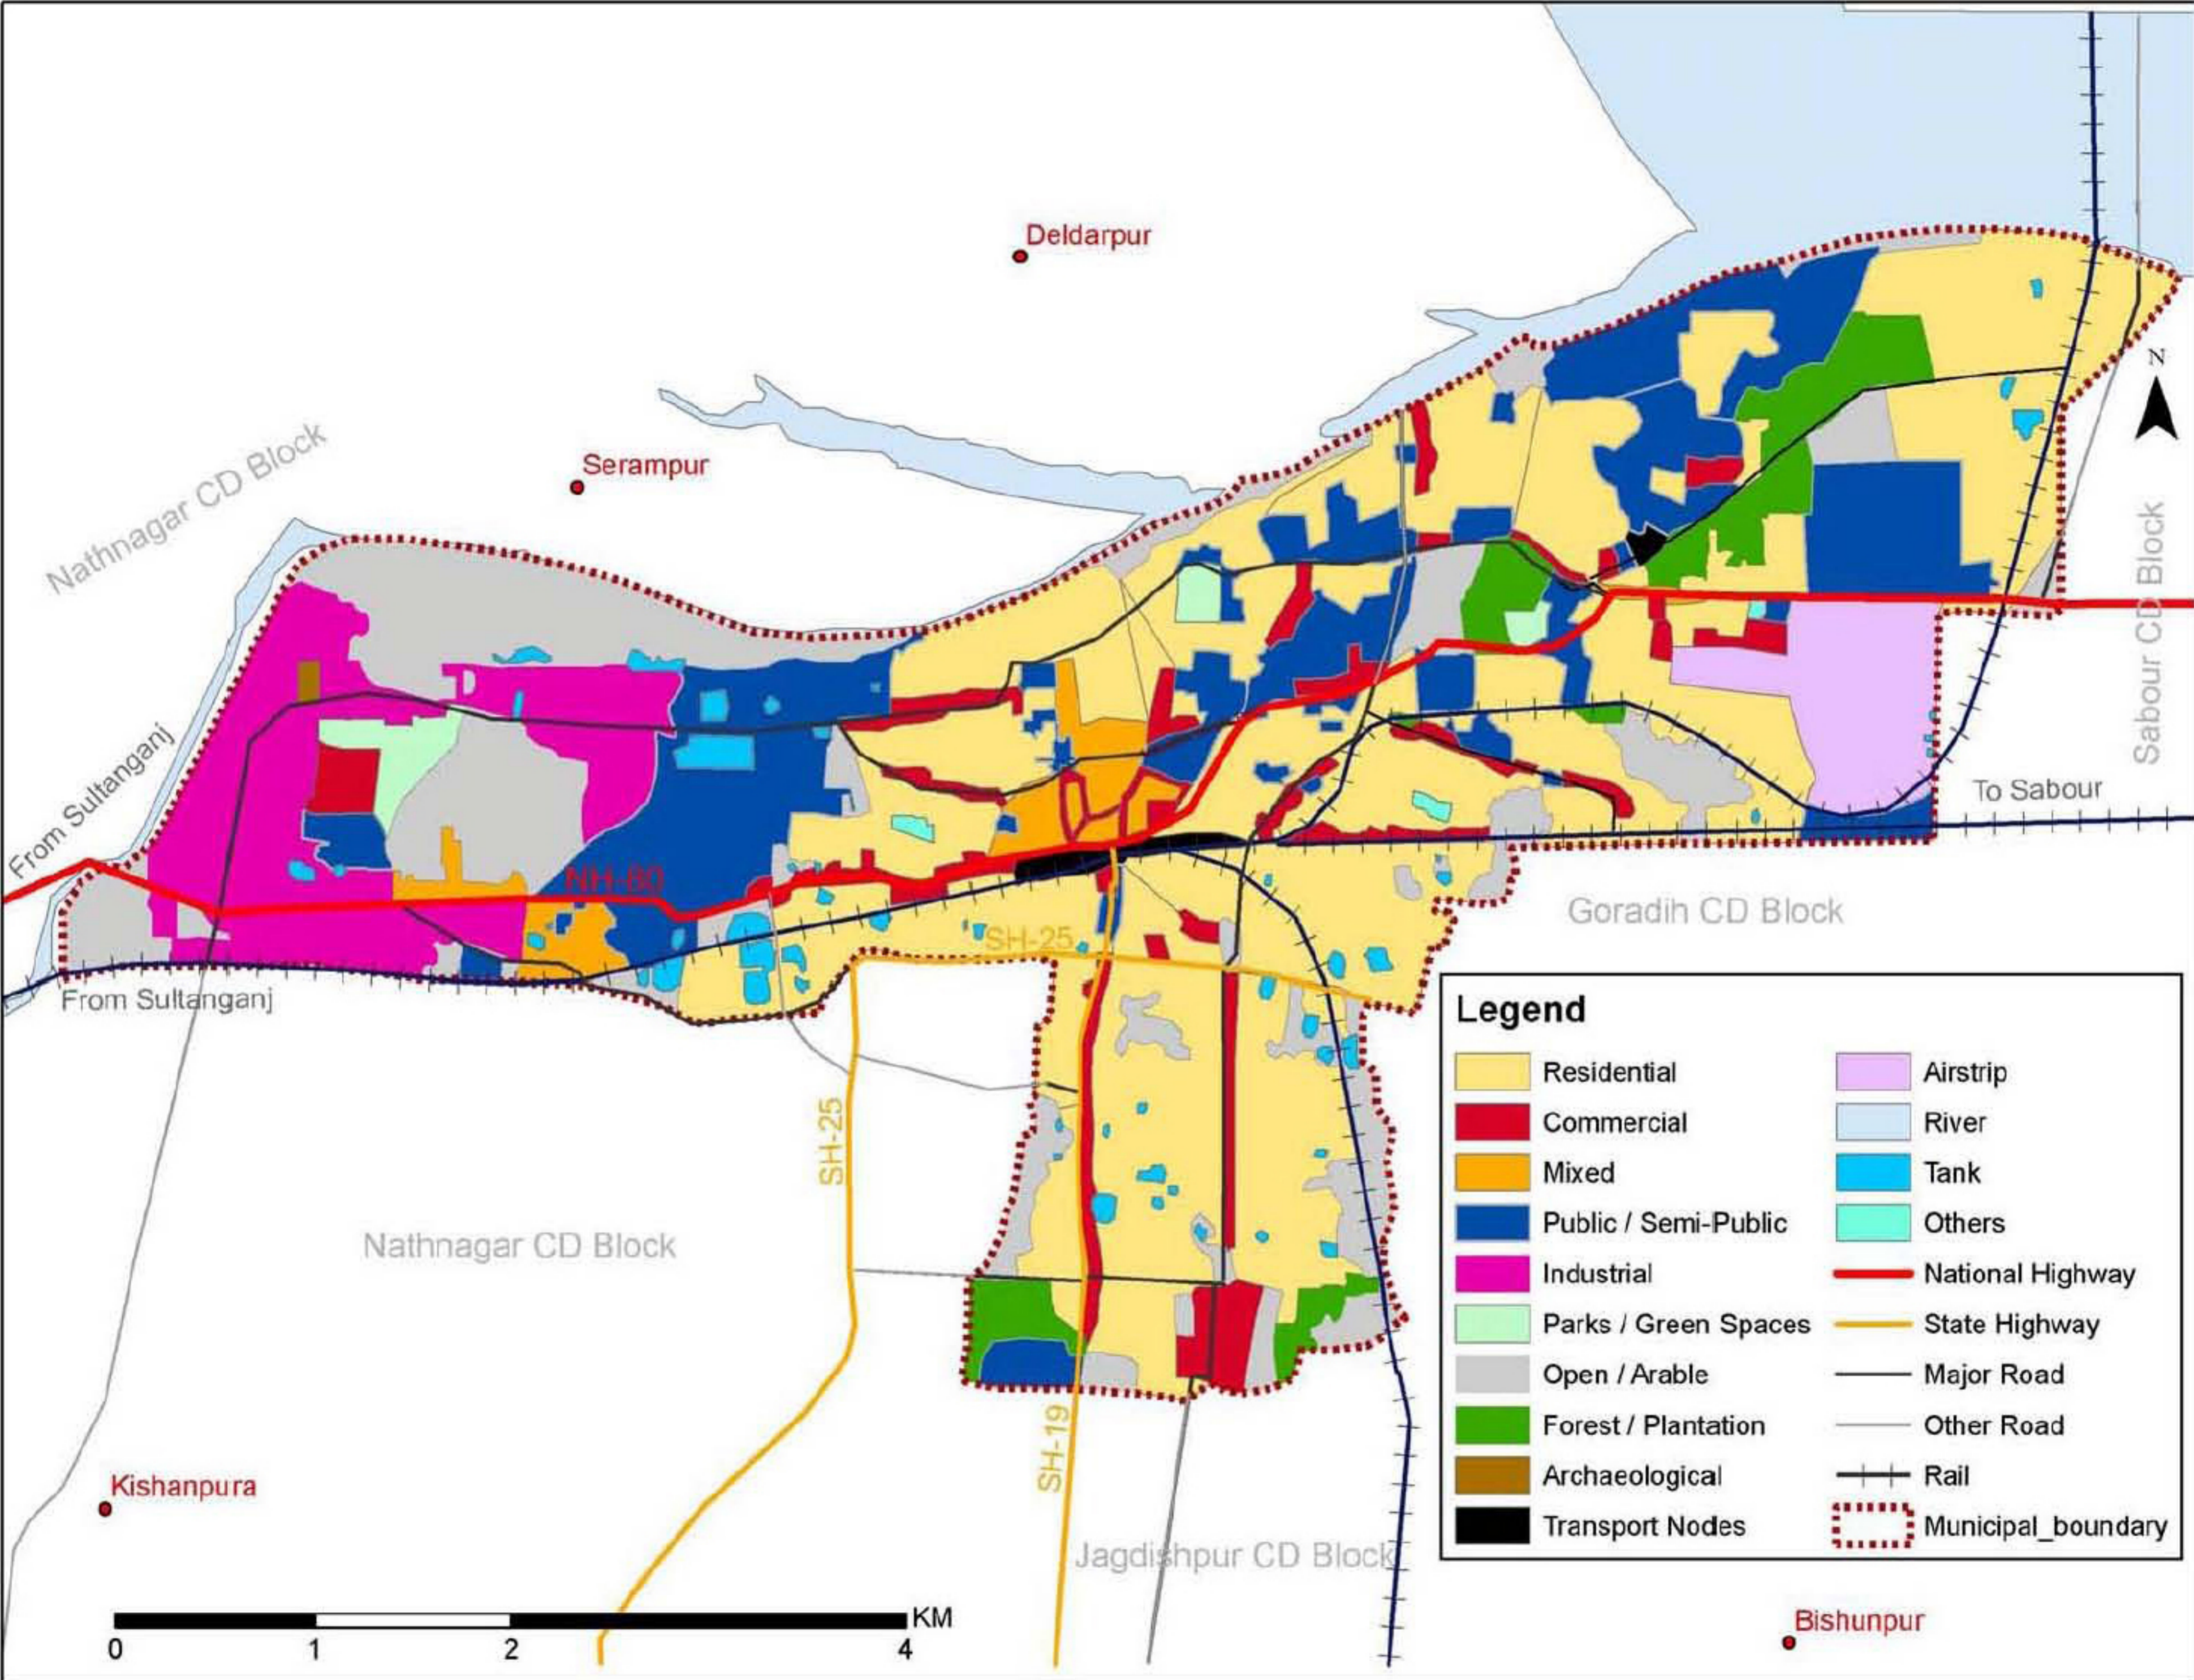

# LANDUSE – BHAGALPUR TOWN

masterplansindia.com

## Legend

- |                      |                    |
|----------------------|--------------------|
| Residential          | Airstrip           |
| Commercial           | River              |
| Mixed                | Tank               |
| Public / Semi-Public | Others             |
| Industrial           | National Highway   |
| Parks / Green Spaces | State Highway      |
| Open / Arable        | Major Road         |
| Forest / Plantation  | Other Road         |
| Archaeological       | Rail               |
| Transport Nodes      | Municipal_boundary |