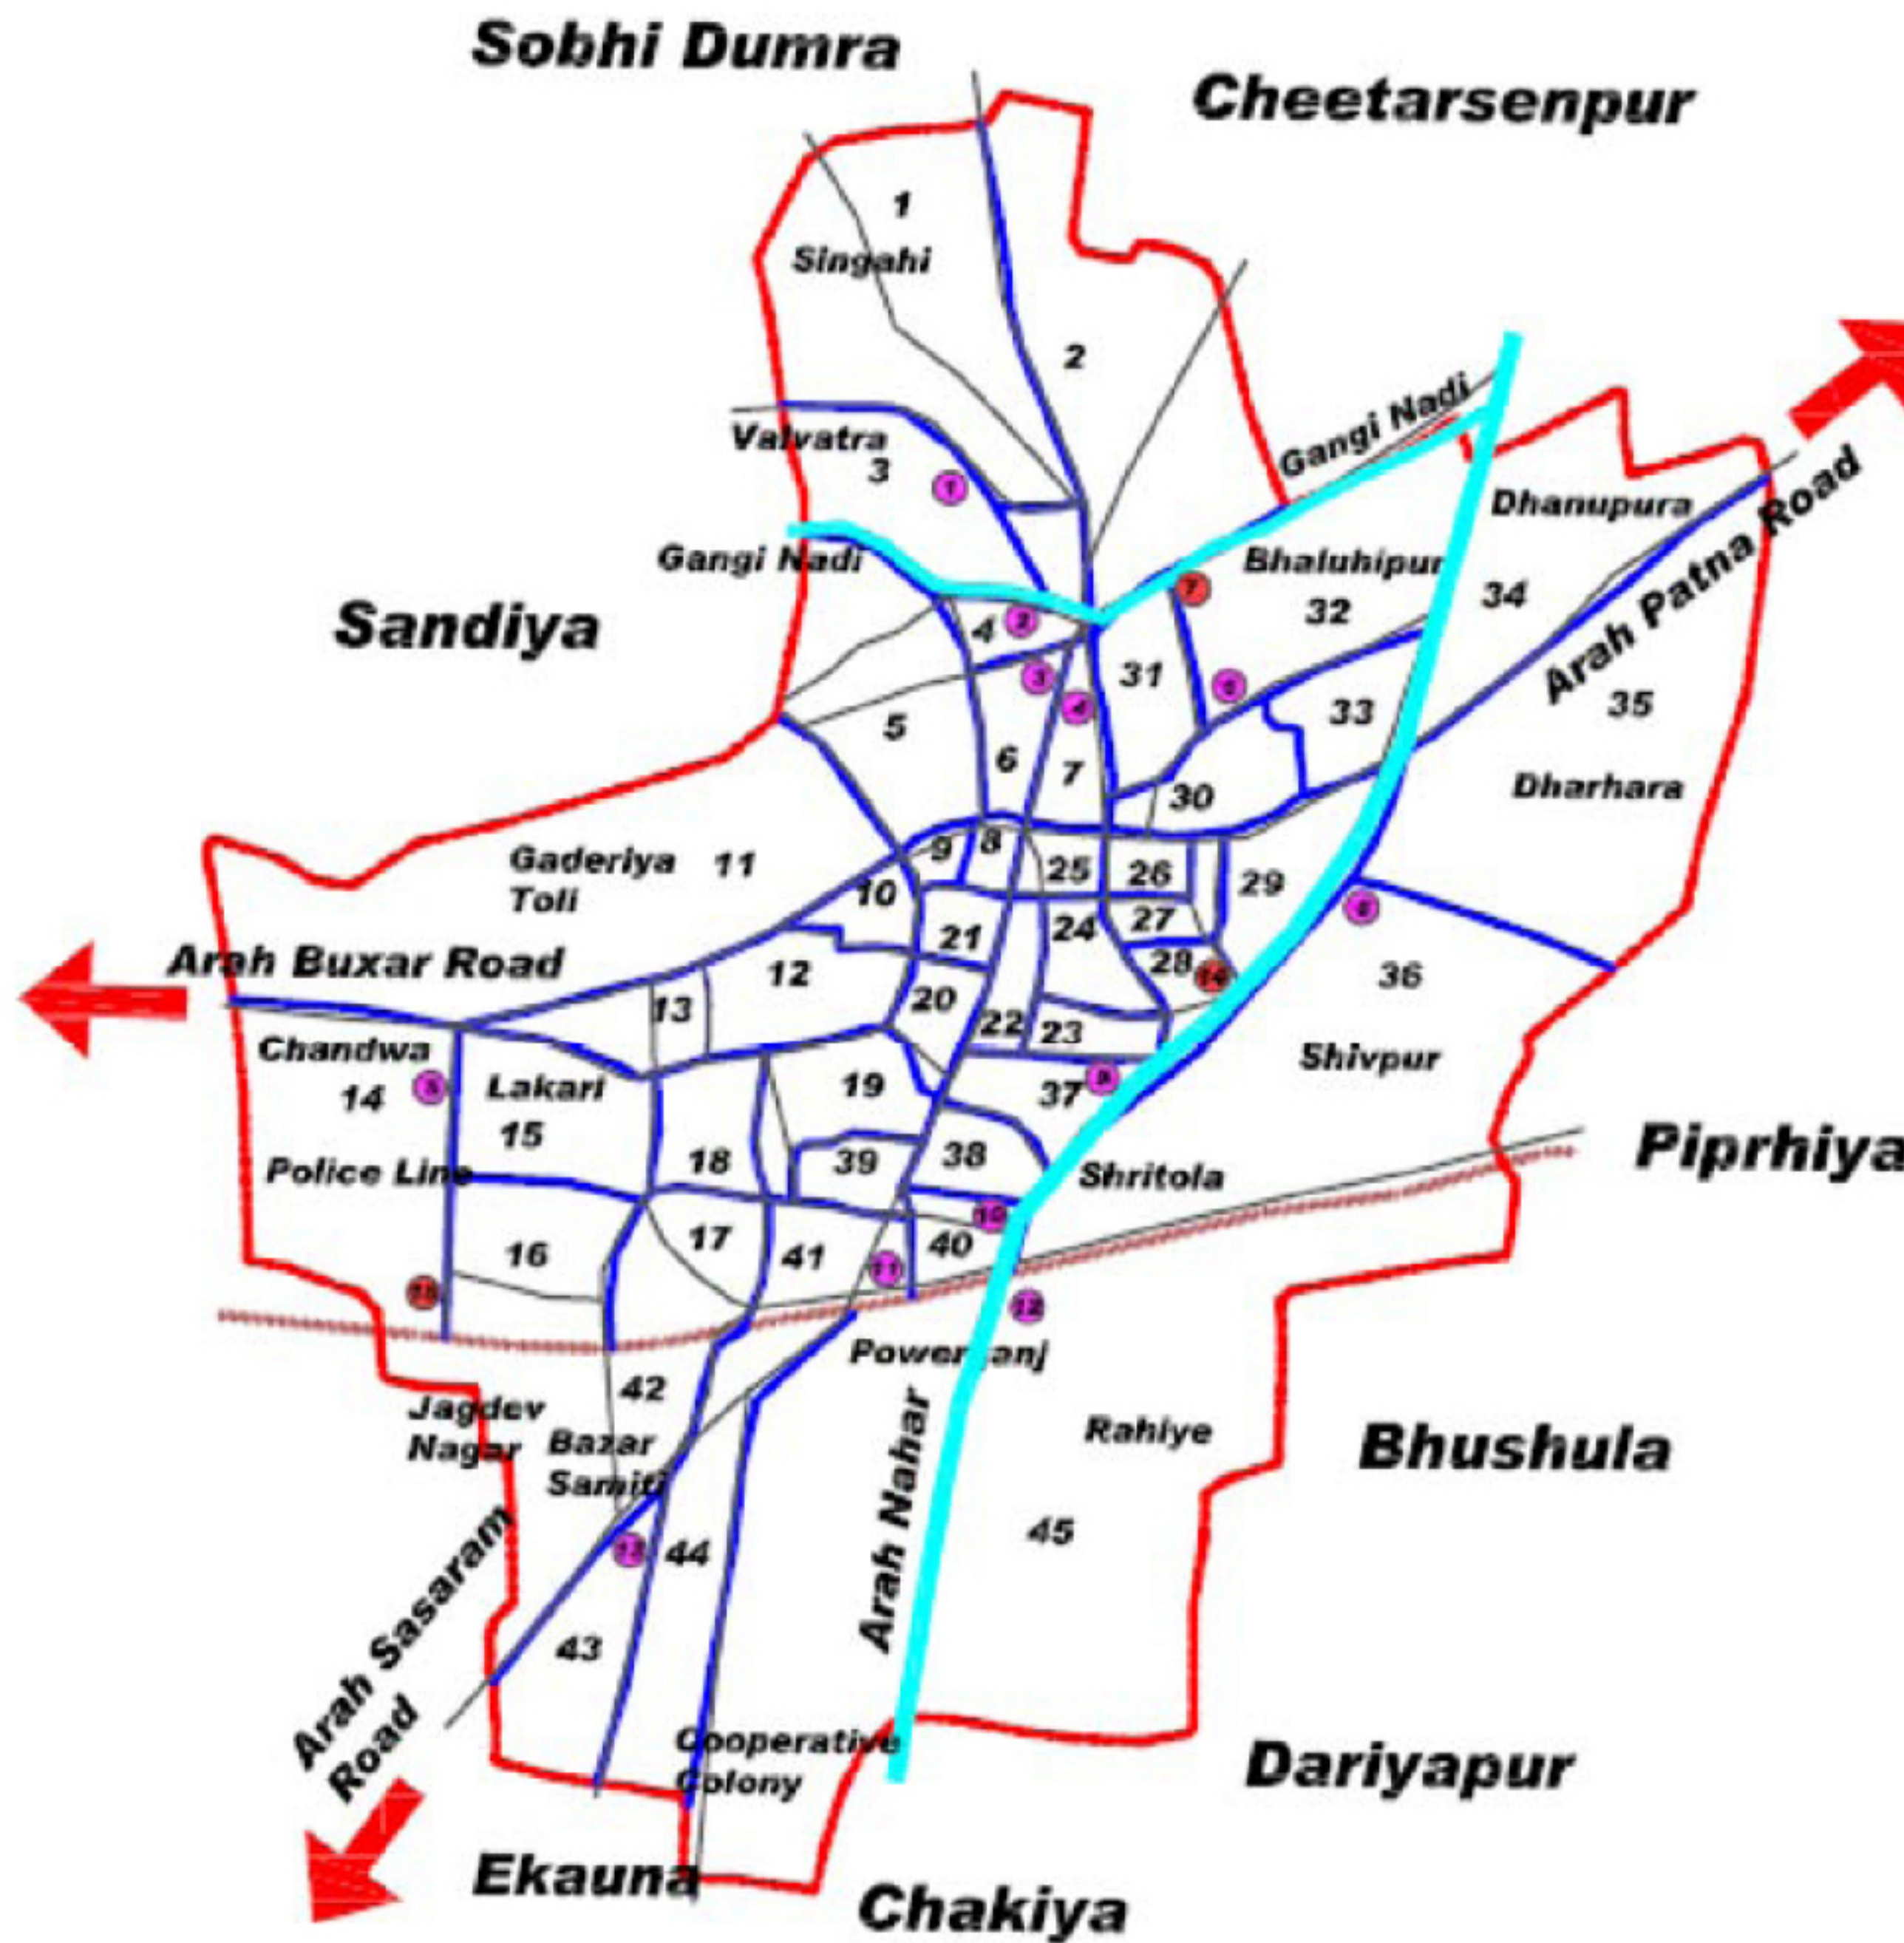

ARAH MUNICIPAL CORPORATION

LIST OF SLUMS - ARAH	
CODE NO.	LISTED SLUMS
1	Nalbatra
2	Ojhiyatala / Mahanara
3	Band Tala
4	(Purganj)
5	Chandua
6	Bagaspur
7	Shalapur
8	Shritola
9	Shritotala / Pratikpur
10	Jankhatala
11	Poweranj
12	Bakri
13	Asahi
14	(Kotla)
15	Chandua

LIST OF SLUMS

LEGEND

- Municipal Boundry
- Ward Boundry
- - - Rail
- Nadi
- Local Road
- 00** Ward Number
- Existing Slums
- Other Slum Pockets

Summary:  
Location Map of all notified slums within Municipal Limit of Arrah has been marked.

Location Map of Slums