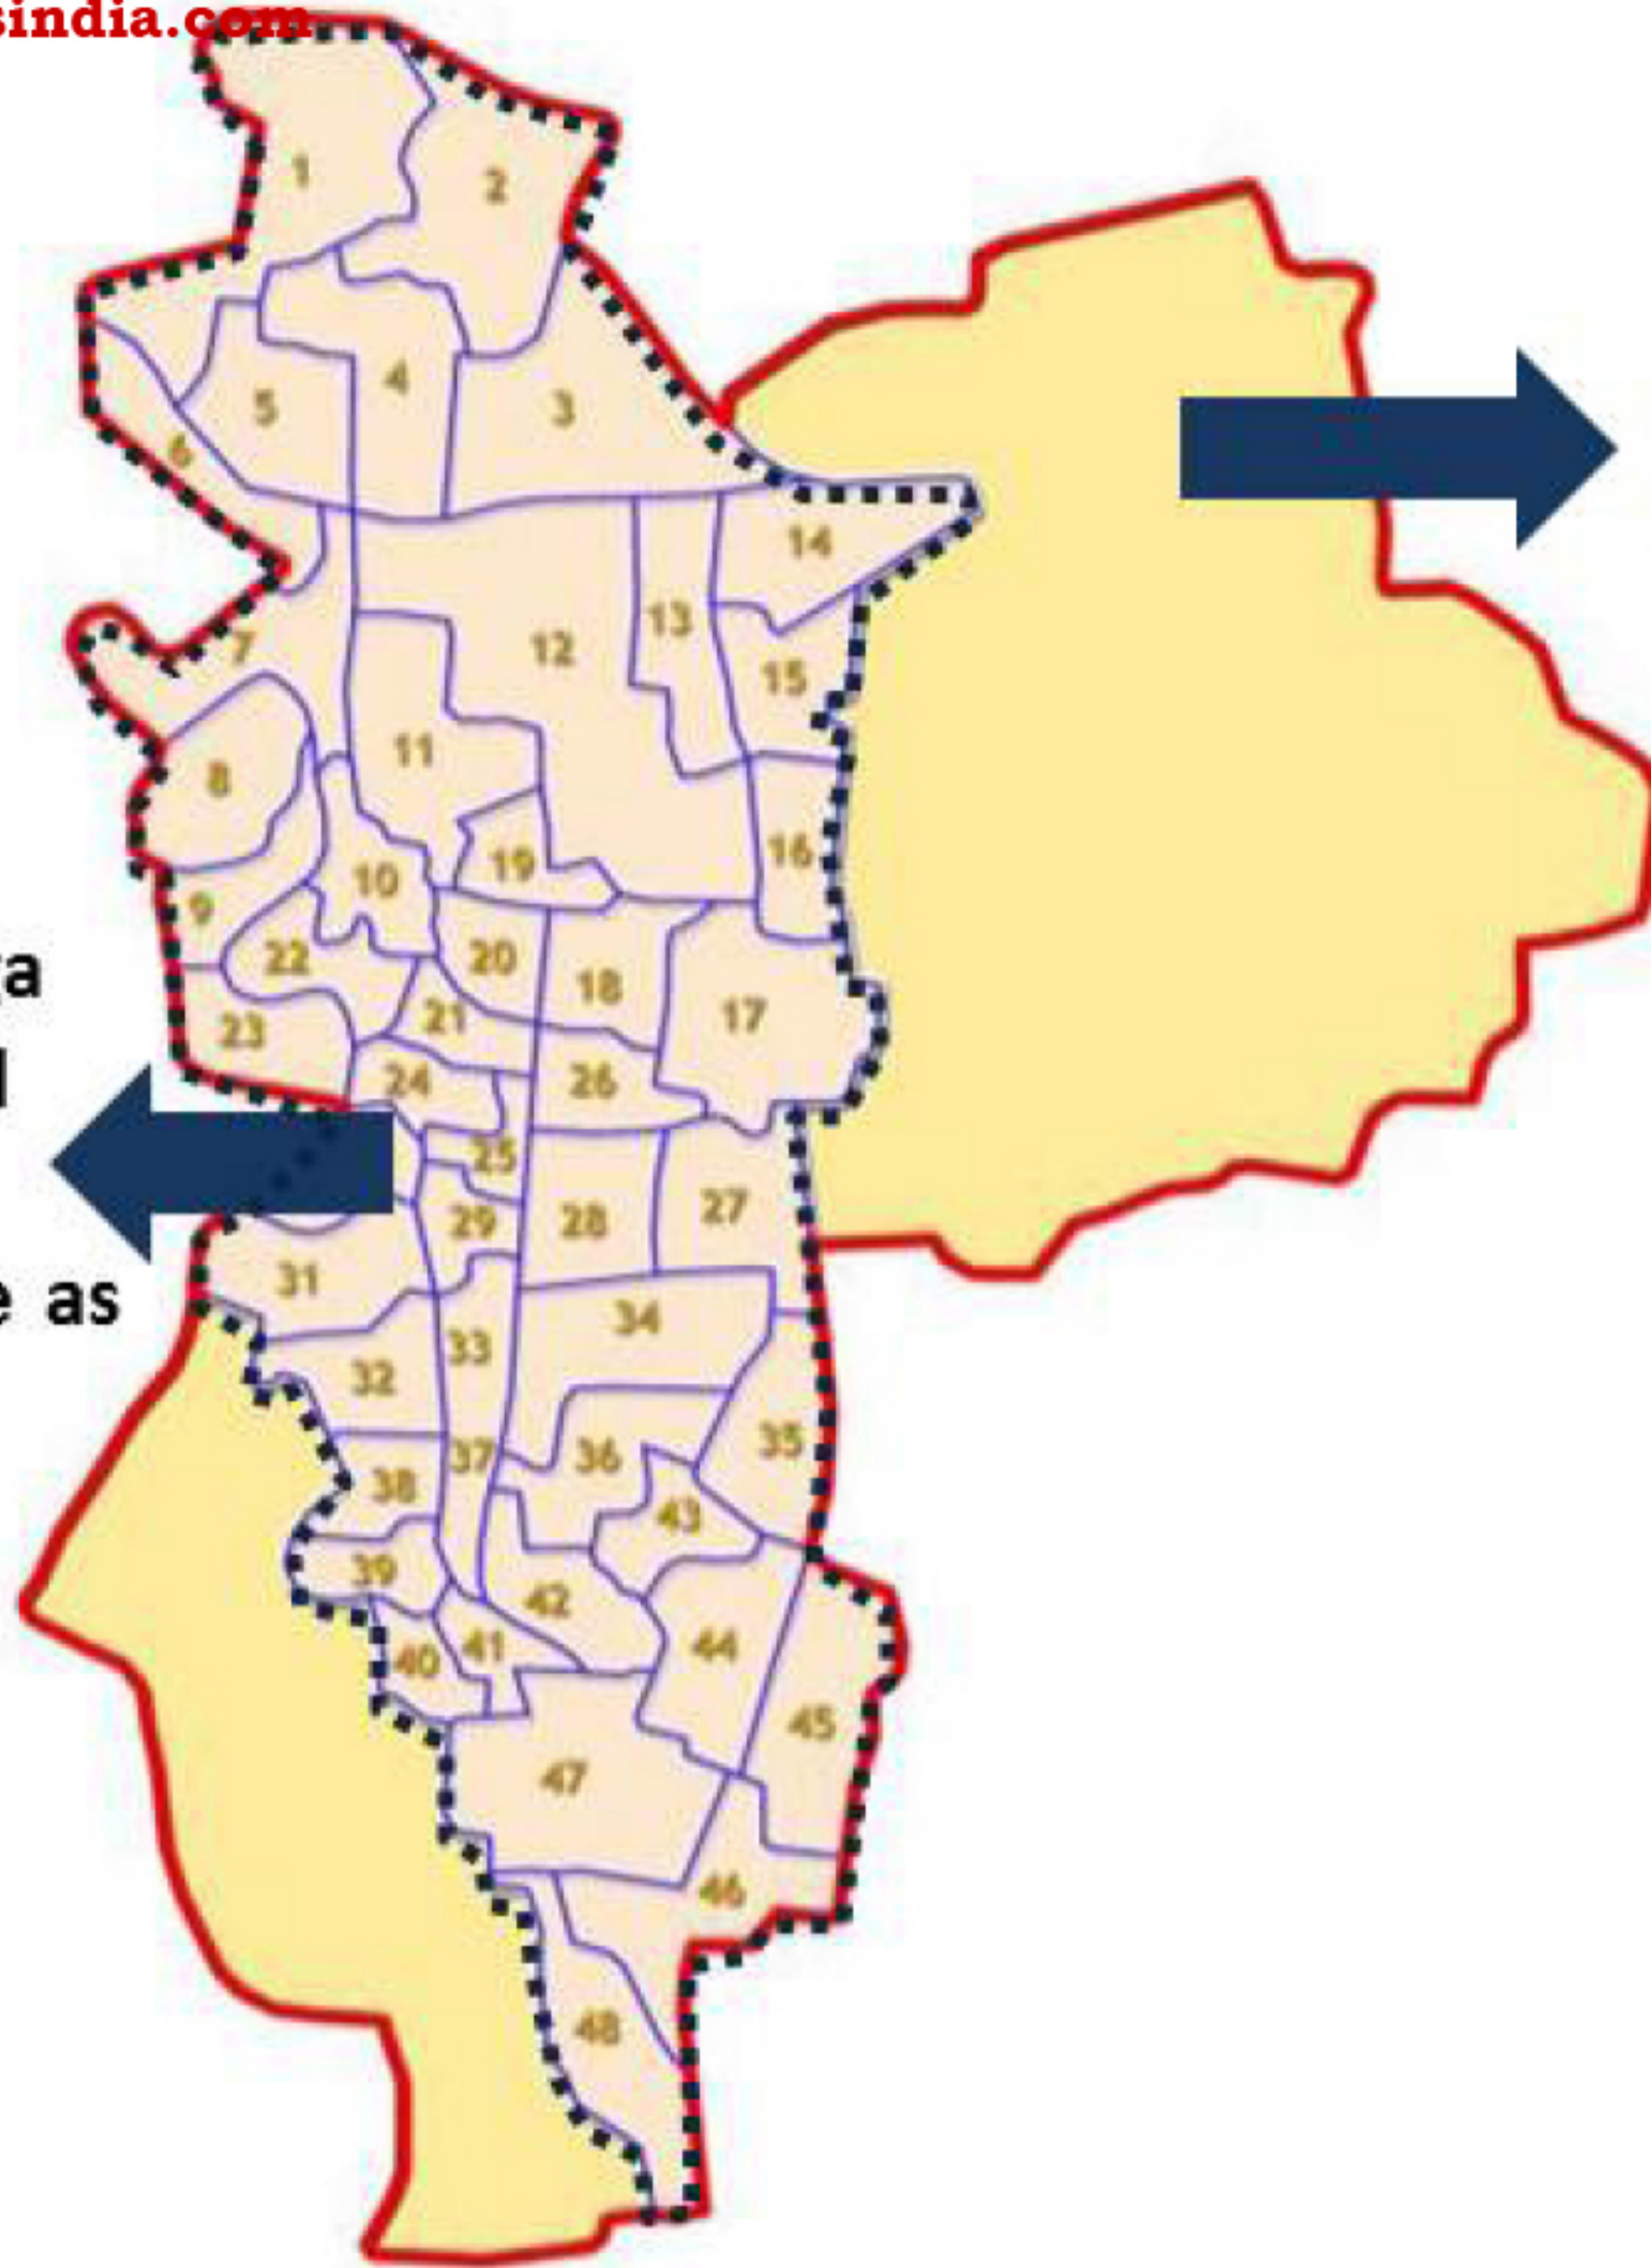

Darbhanga  
Municipal  
Area -  
Wardwise as  
on 2010

Darbhanga  
Planning area as  
per Master Plan of  
Darbhanga-2027

LEGEND

-  Planning Boundary
-  Municipal Boundary
-  Ward Boundary

Source: DMC and Darbhanga Draft  
Master Plan 2027

DARBHANGA MUNICIPAL CORPORATION  
Darbhanga Municipal Corporation (DMC) and Planning Area

Submitted to:  
Urban Development and Housing Department,  
Government of Bihar  
Project Co-ordination:  
Support Programme For Urban Reforms in Bihar (SPUR)