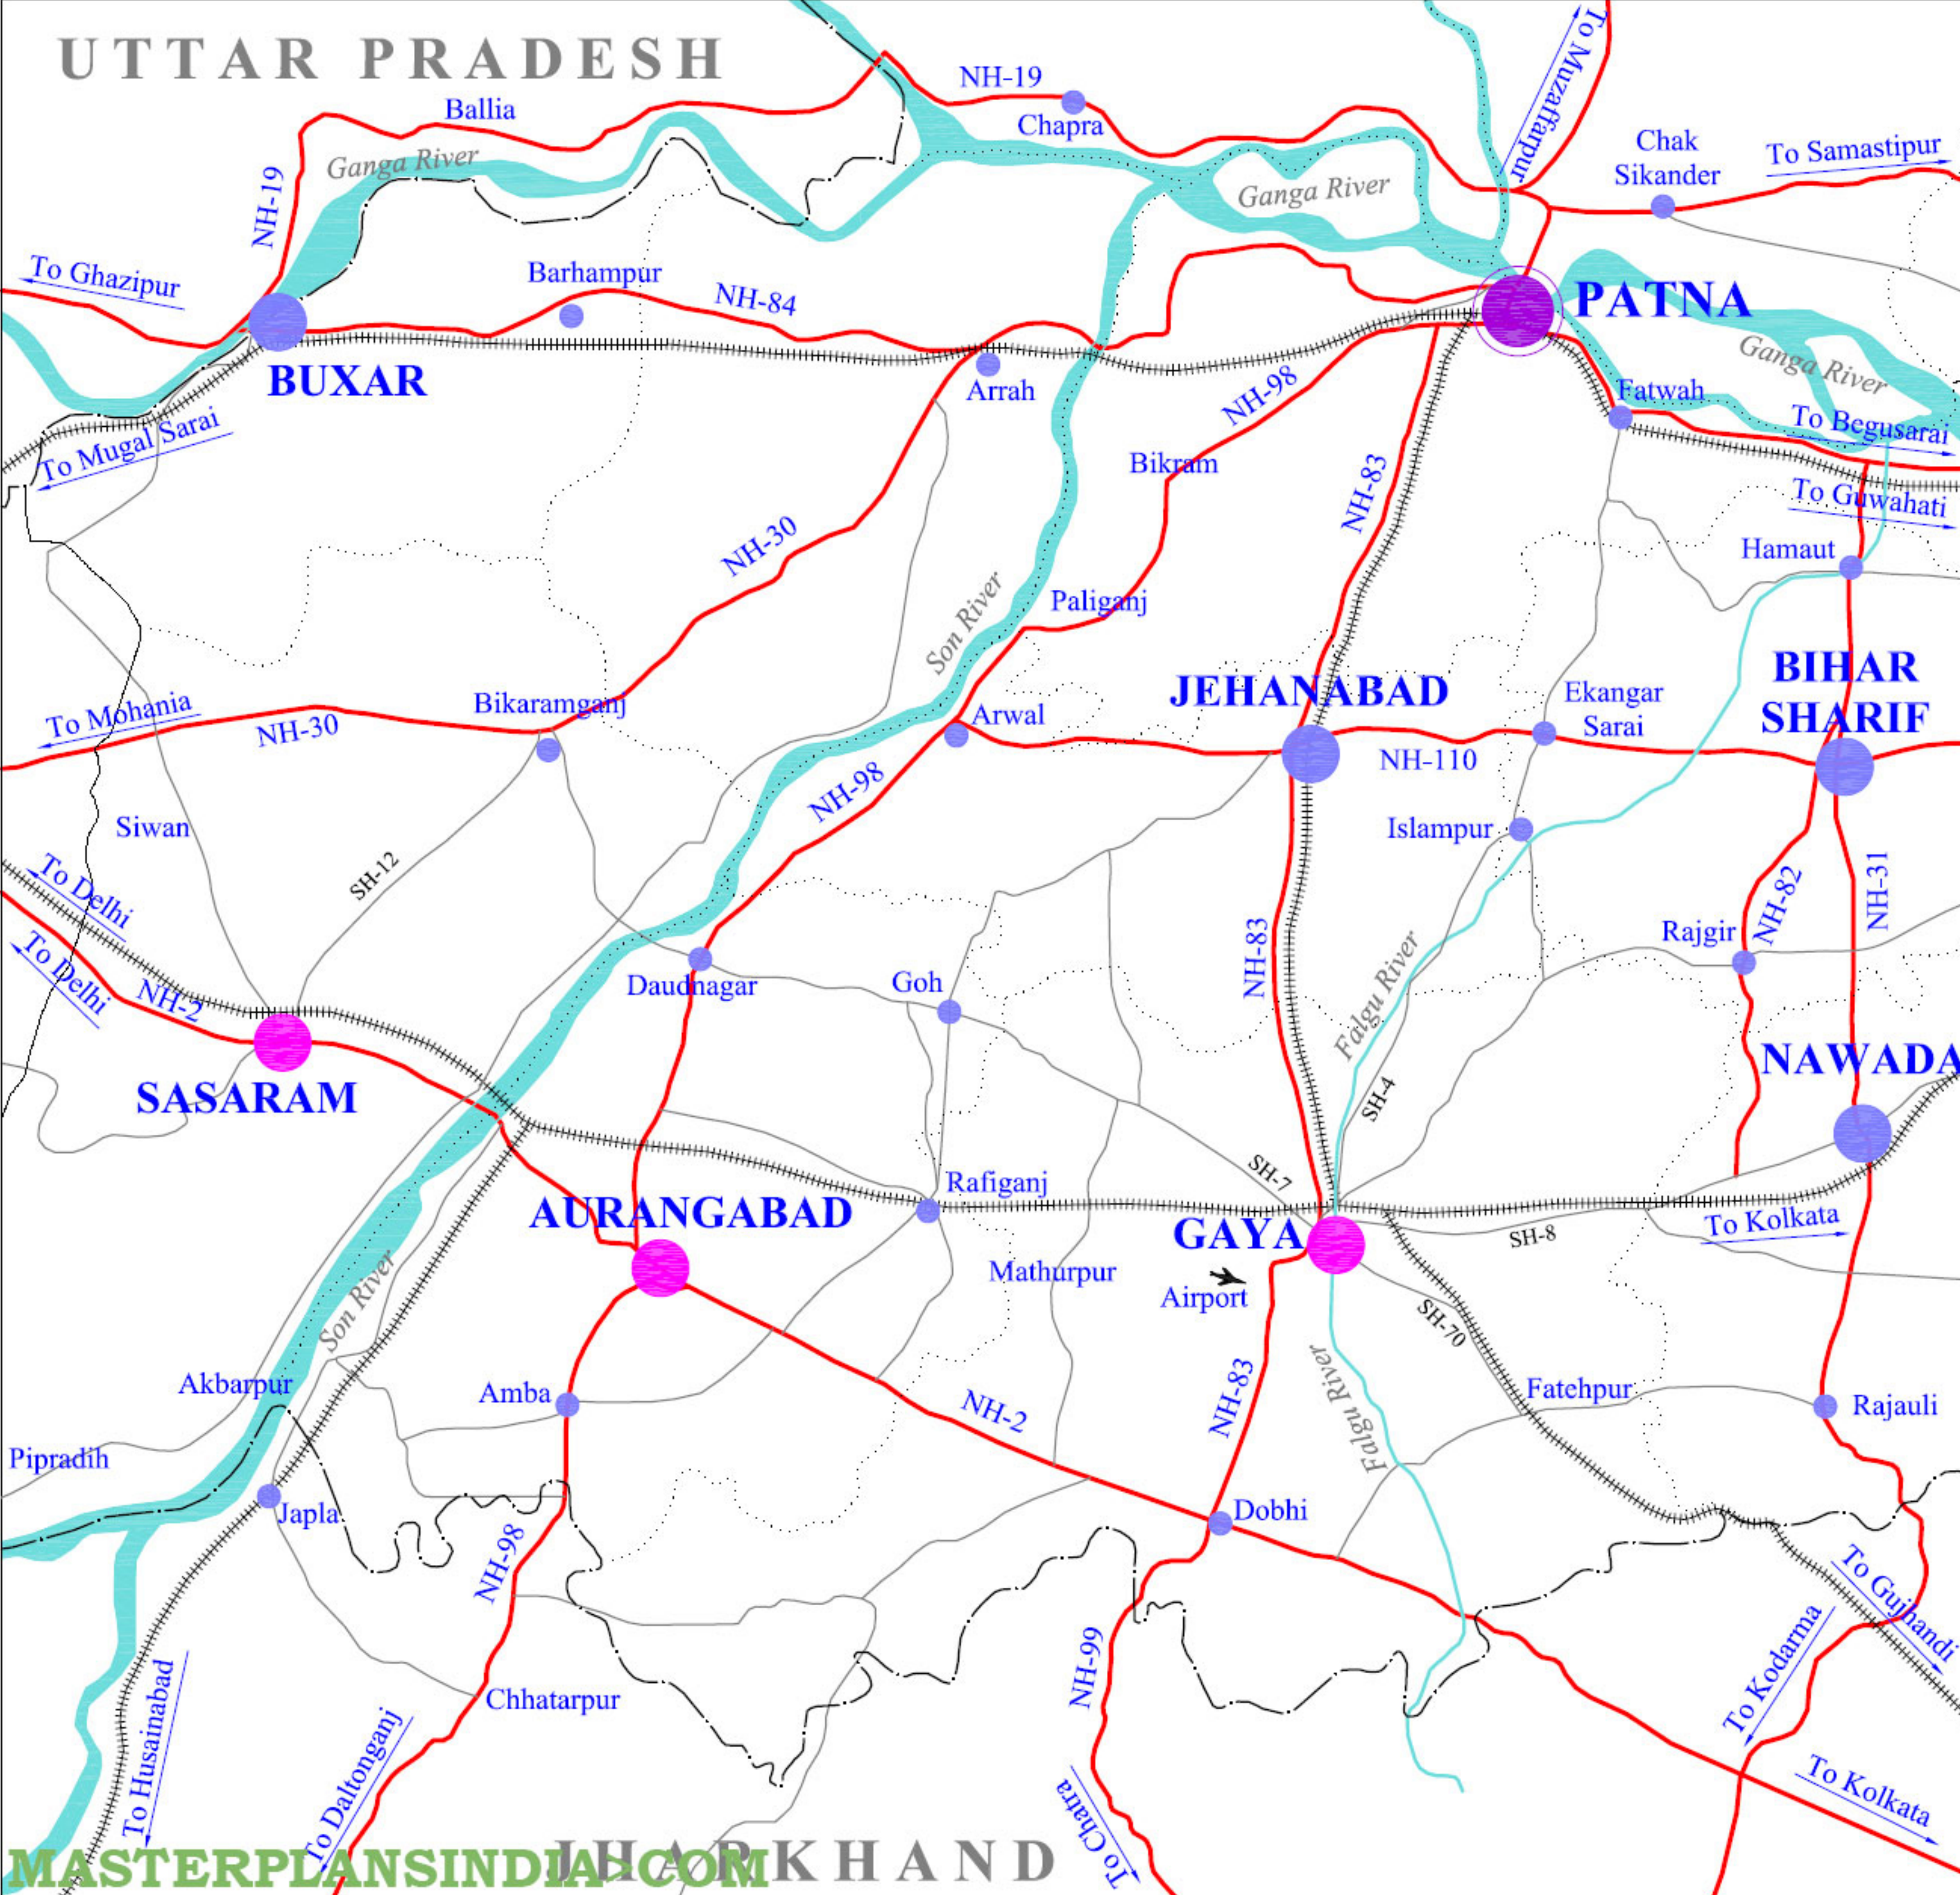

UTTAR PRADESH

MAP : 2.3

REGIONAL NETWORK

Legend

	State Boundary
	District Boundary
	National Highway
	Major Road
	Railway Line
	State Capital
	CDP Town
	Other Town
	River

egisIndia
consulting engineers pvt. ltd.

Map Not to Scale