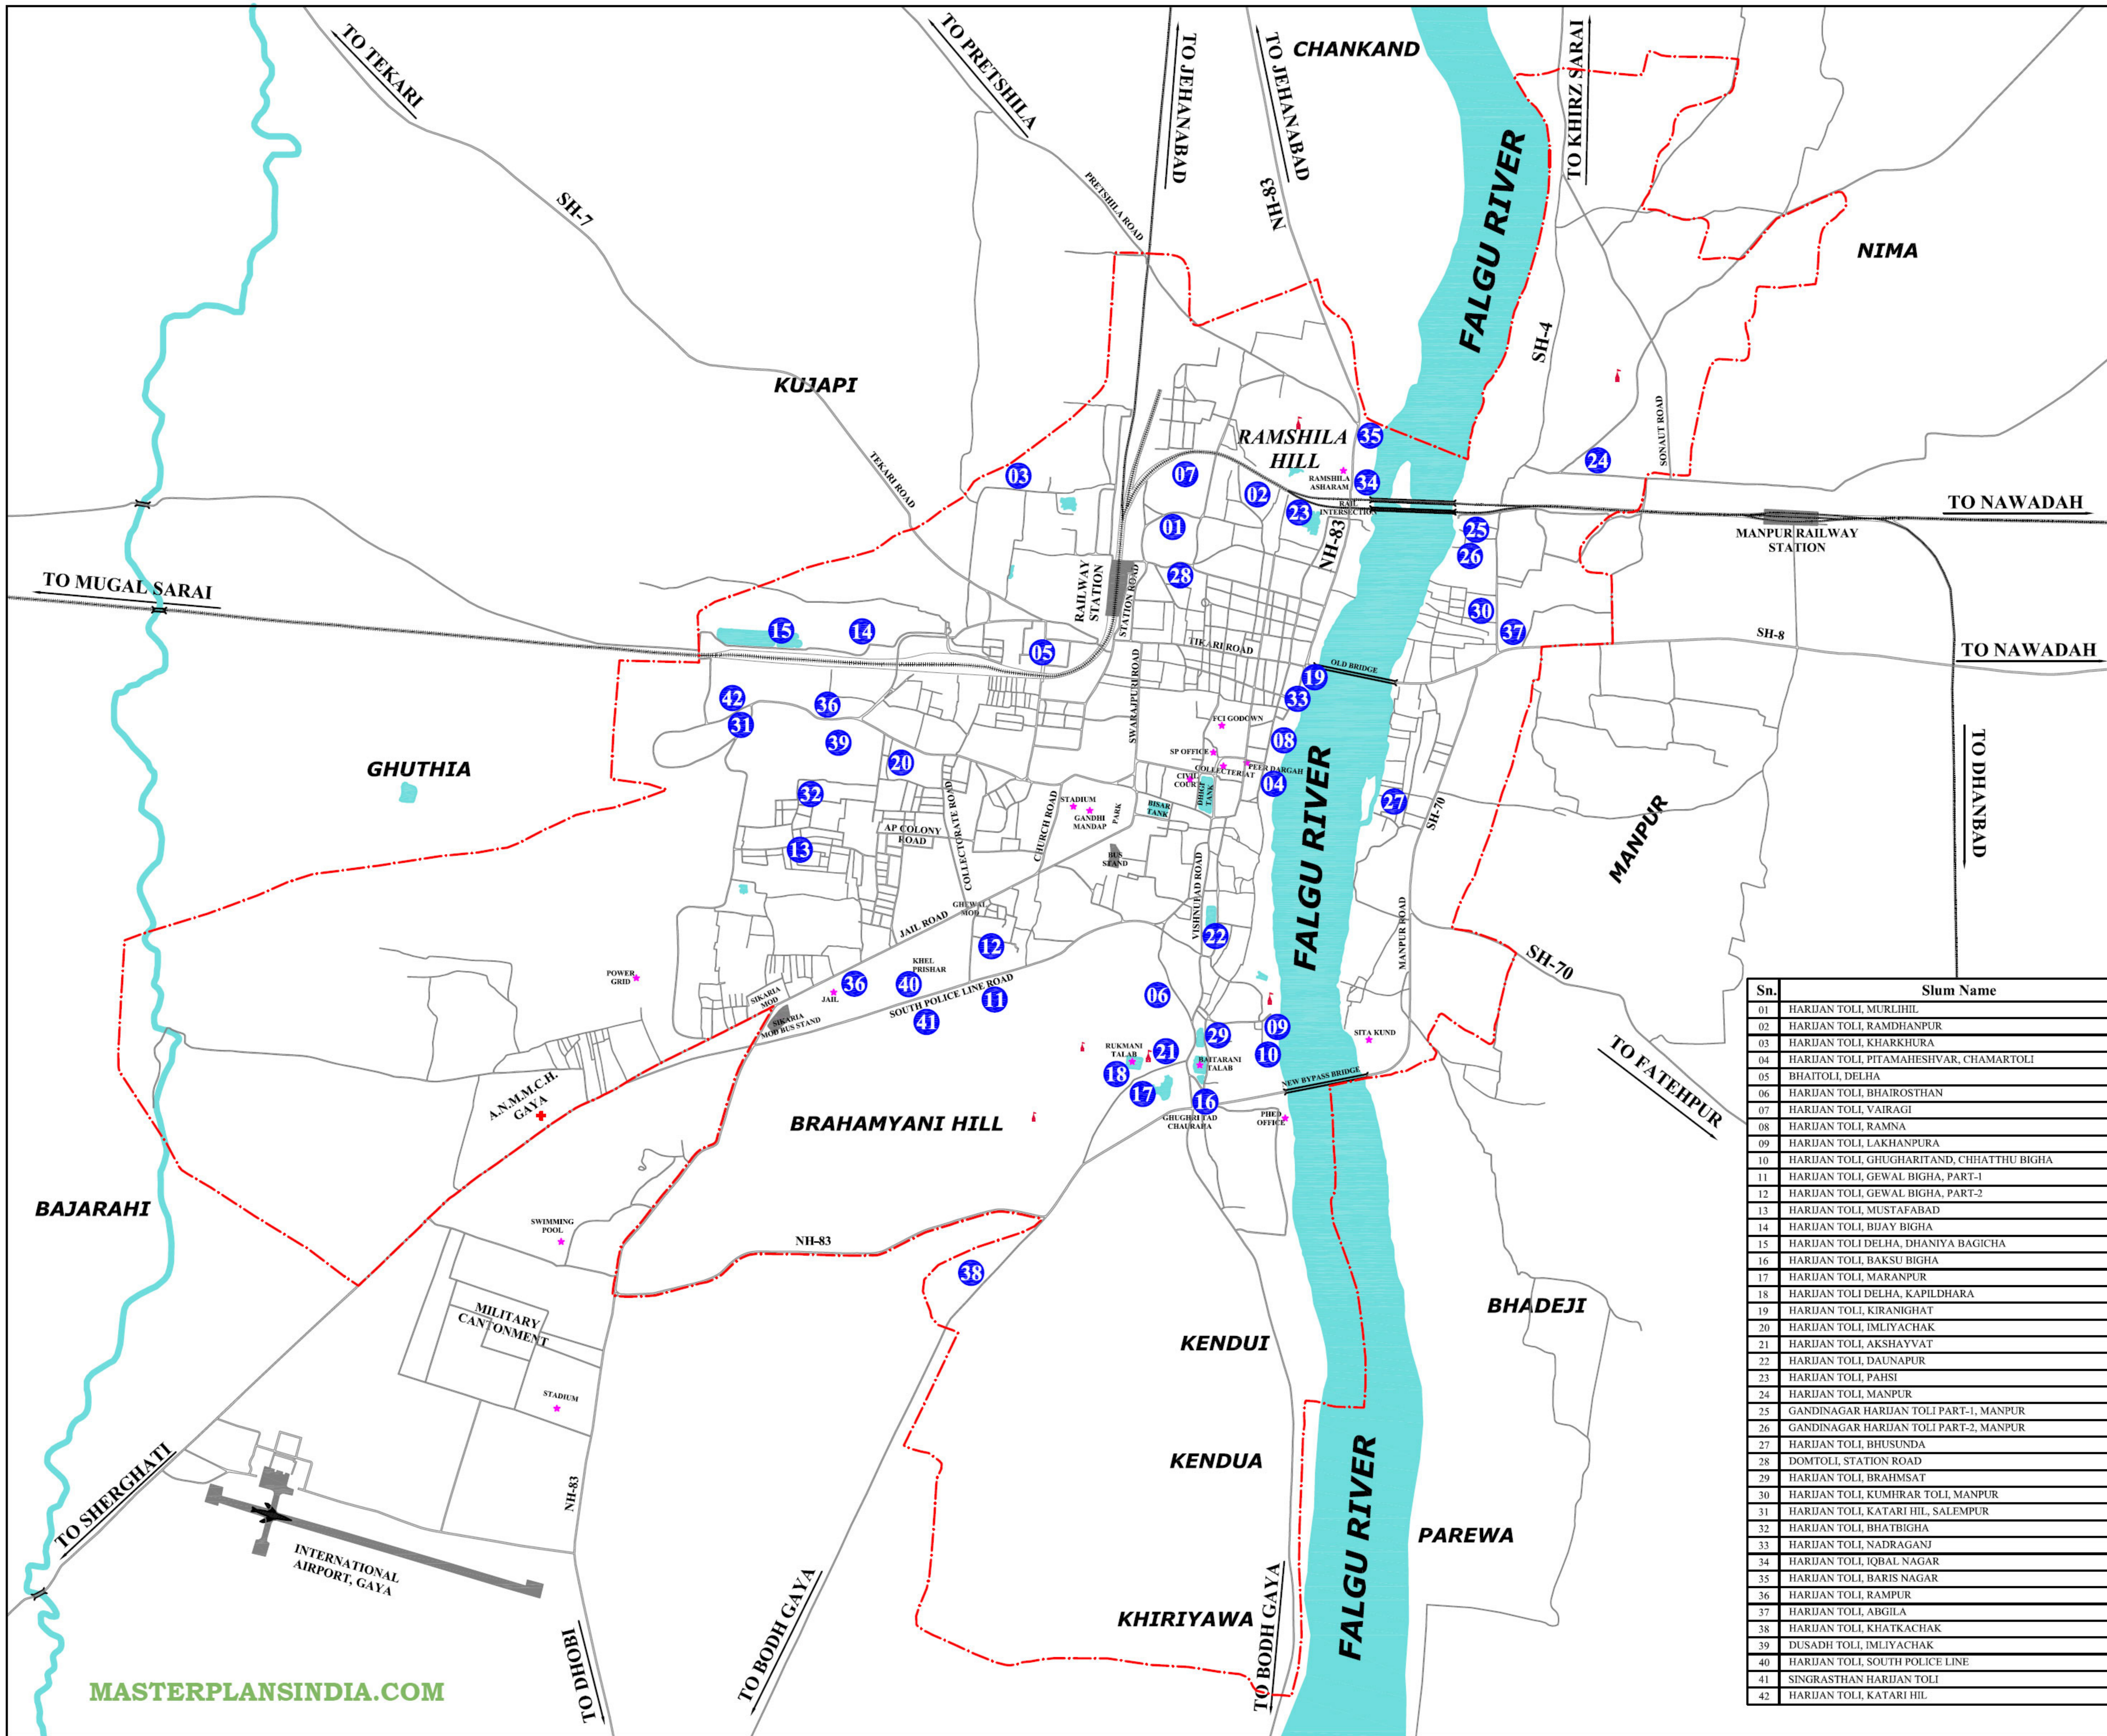

# GAYA BIHAR

## KEY MAP

### Legend

	Road
	Railway Line
	Transportation Facilities
	Notified Slums
	River/Canal/Water Bodies
	Bridge
	Municipal Boundary
	Major Landmark

Sn.	Slum Name
01	HARIJAN TOLI, MURLIHIL
02	HARIJAN TOLI, RAMDHANPUR
03	HARIJAN TOLI, KHARKHURA
04	HARIJAN TOLI, PITAMAHESHVAR, CHAMARTOLI
05	BHAITOLI, DELHA
06	HARIJAN TOLI, BHAIROSTHAN
07	HARIJAN TOLI, VAIRAGI
08	HARIJAN TOLI, RAMNA
09	HARIJAN TOLI, LAKHANPURA
10	HARIJAN TOLI, GHUGHARITAND, CHHATTHU BIGHA
11	HARIJAN TOLI, GEWAL BIGHA, PART-1
12	HARIJAN TOLI, GEWAL BIGHA, PART-2
13	HARIJAN TOLI, MUSTAFABAD
14	HARIJAN TOLI, BUAY BIGHA
15	HARIJAN TOLI, DELHA, DHANIYA BAGICHA
16	HARIJAN TOLI, BAKSU BIGHA
17	HARIJAN TOLI, MARANPUR
18	HARIJAN TOLI, DELHA, KAPILDHARA
19	HARIJAN TOLI, KIRANIGHAT
20	HARIJAN TOLI, IMLIYACHAK
21	HARIJAN TOLI, AKSHAYVAT
22	HARIJAN TOLI, DAUNAPUR
23	HARIJAN TOLI, PAHSI
24	HARIJAN TOLI, MANPUR
25	GANDINAGAR HARIJAN TOLI PART-1, MANPUR
26	GANDINAGAR HARIJAN TOLI PART-2, MANPUR
27	HARIJAN TOLI, BHUSUNDA
28	DOMTOLI, STATION ROAD
29	HARIJAN TOLI, BRAHMSAT
30	HARIJAN TOLI, KUMHRAR TOLI, MANPUR
31	HARIJAN TOLI, KATARI HIL, SALEMPUR
32	HARIJAN TOLI, BHATBIGHA
33	HARIJAN TOLI, NADRAGANJ
34	HARIJAN TOLI, IQBAL NAGAR
35	HARIJAN TOLI, BARIS NAGAR
36	HARIJAN TOLI, RAMPUR
37	HARIJAN TOLI, ABGILA
38	HARIJAN TOLI, KHATKACHAK
39	DUSADH TOLI, IMLIYACHAK
40	HARIJAN TOLI, SOUTH POLICE LINE
41	SINGRASTHAN HARIJAN TOLI
42	HARIJAN TOLI, KATARI HIL

## SLUM MAP