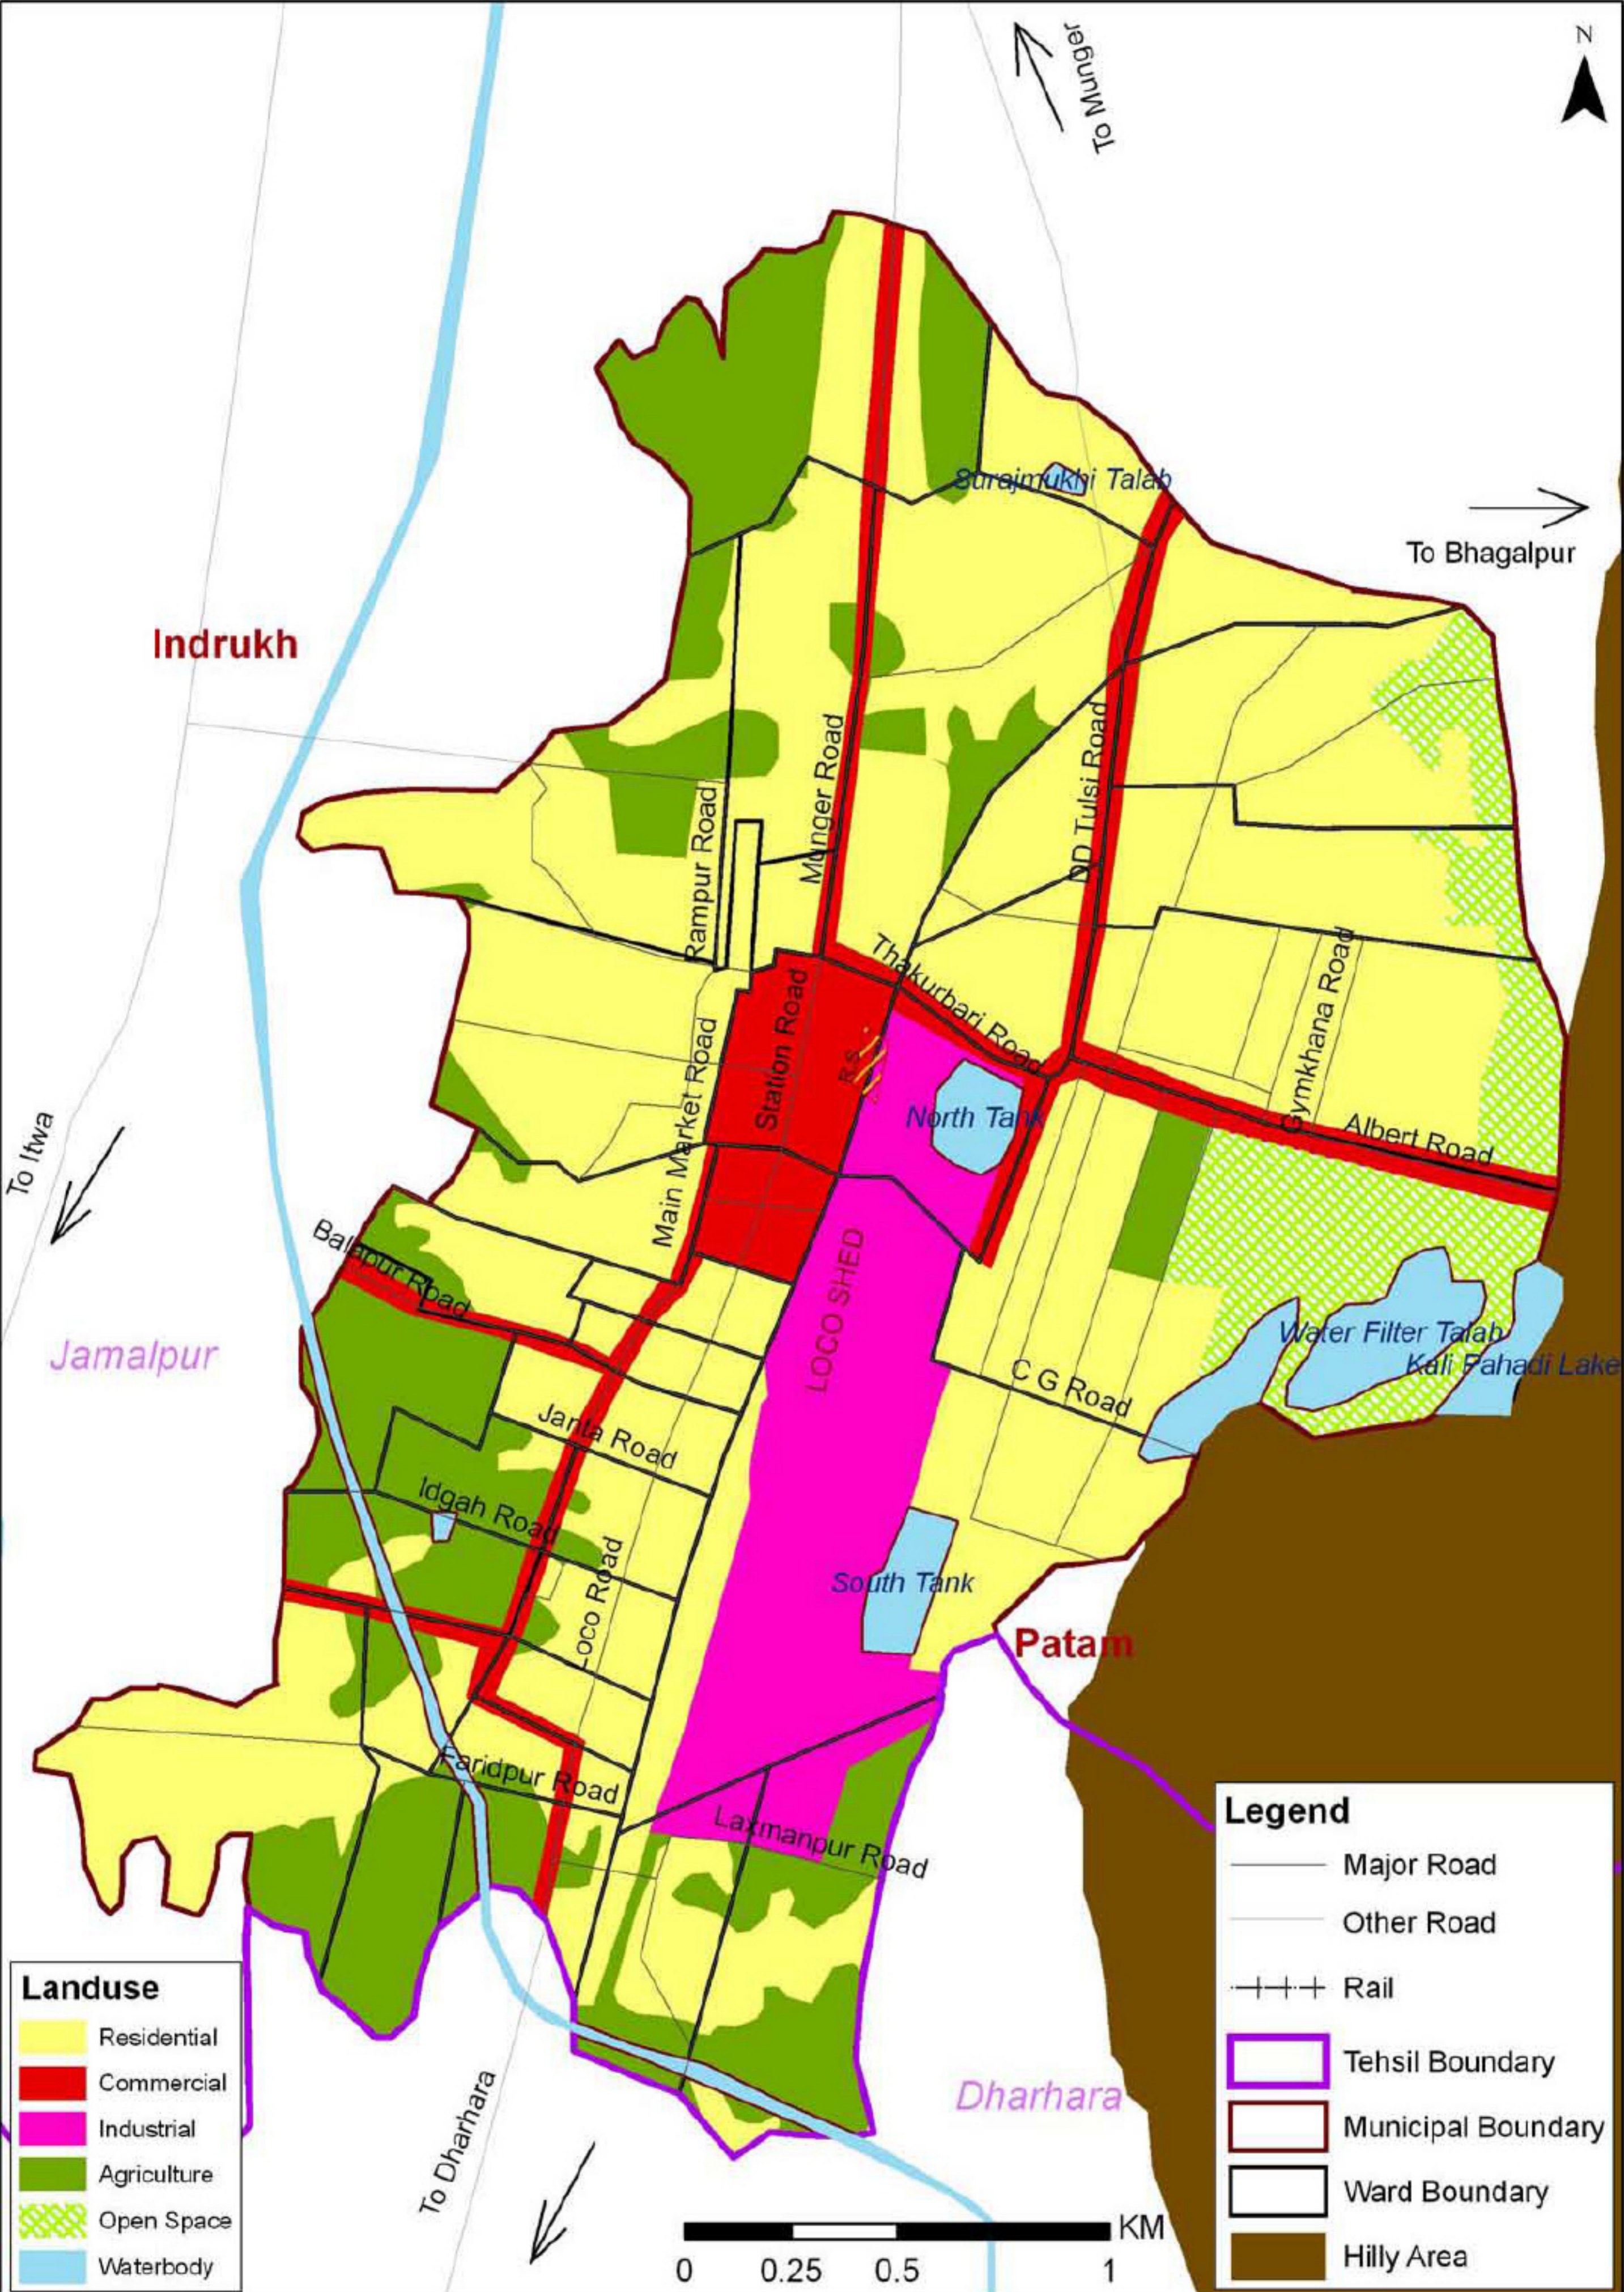

LAND USE - JAMALPUR TOWN

masterplansindia.com

Landuse

	Residential
	Commercial
	Industrial
	Agriculture
	Open Space
	Waterbody

Legend

	Major Road
	Other Road
	Rail
	Tehsil Boundary
	Municipal Boundary
	Ward Boundary
	Hilly Area