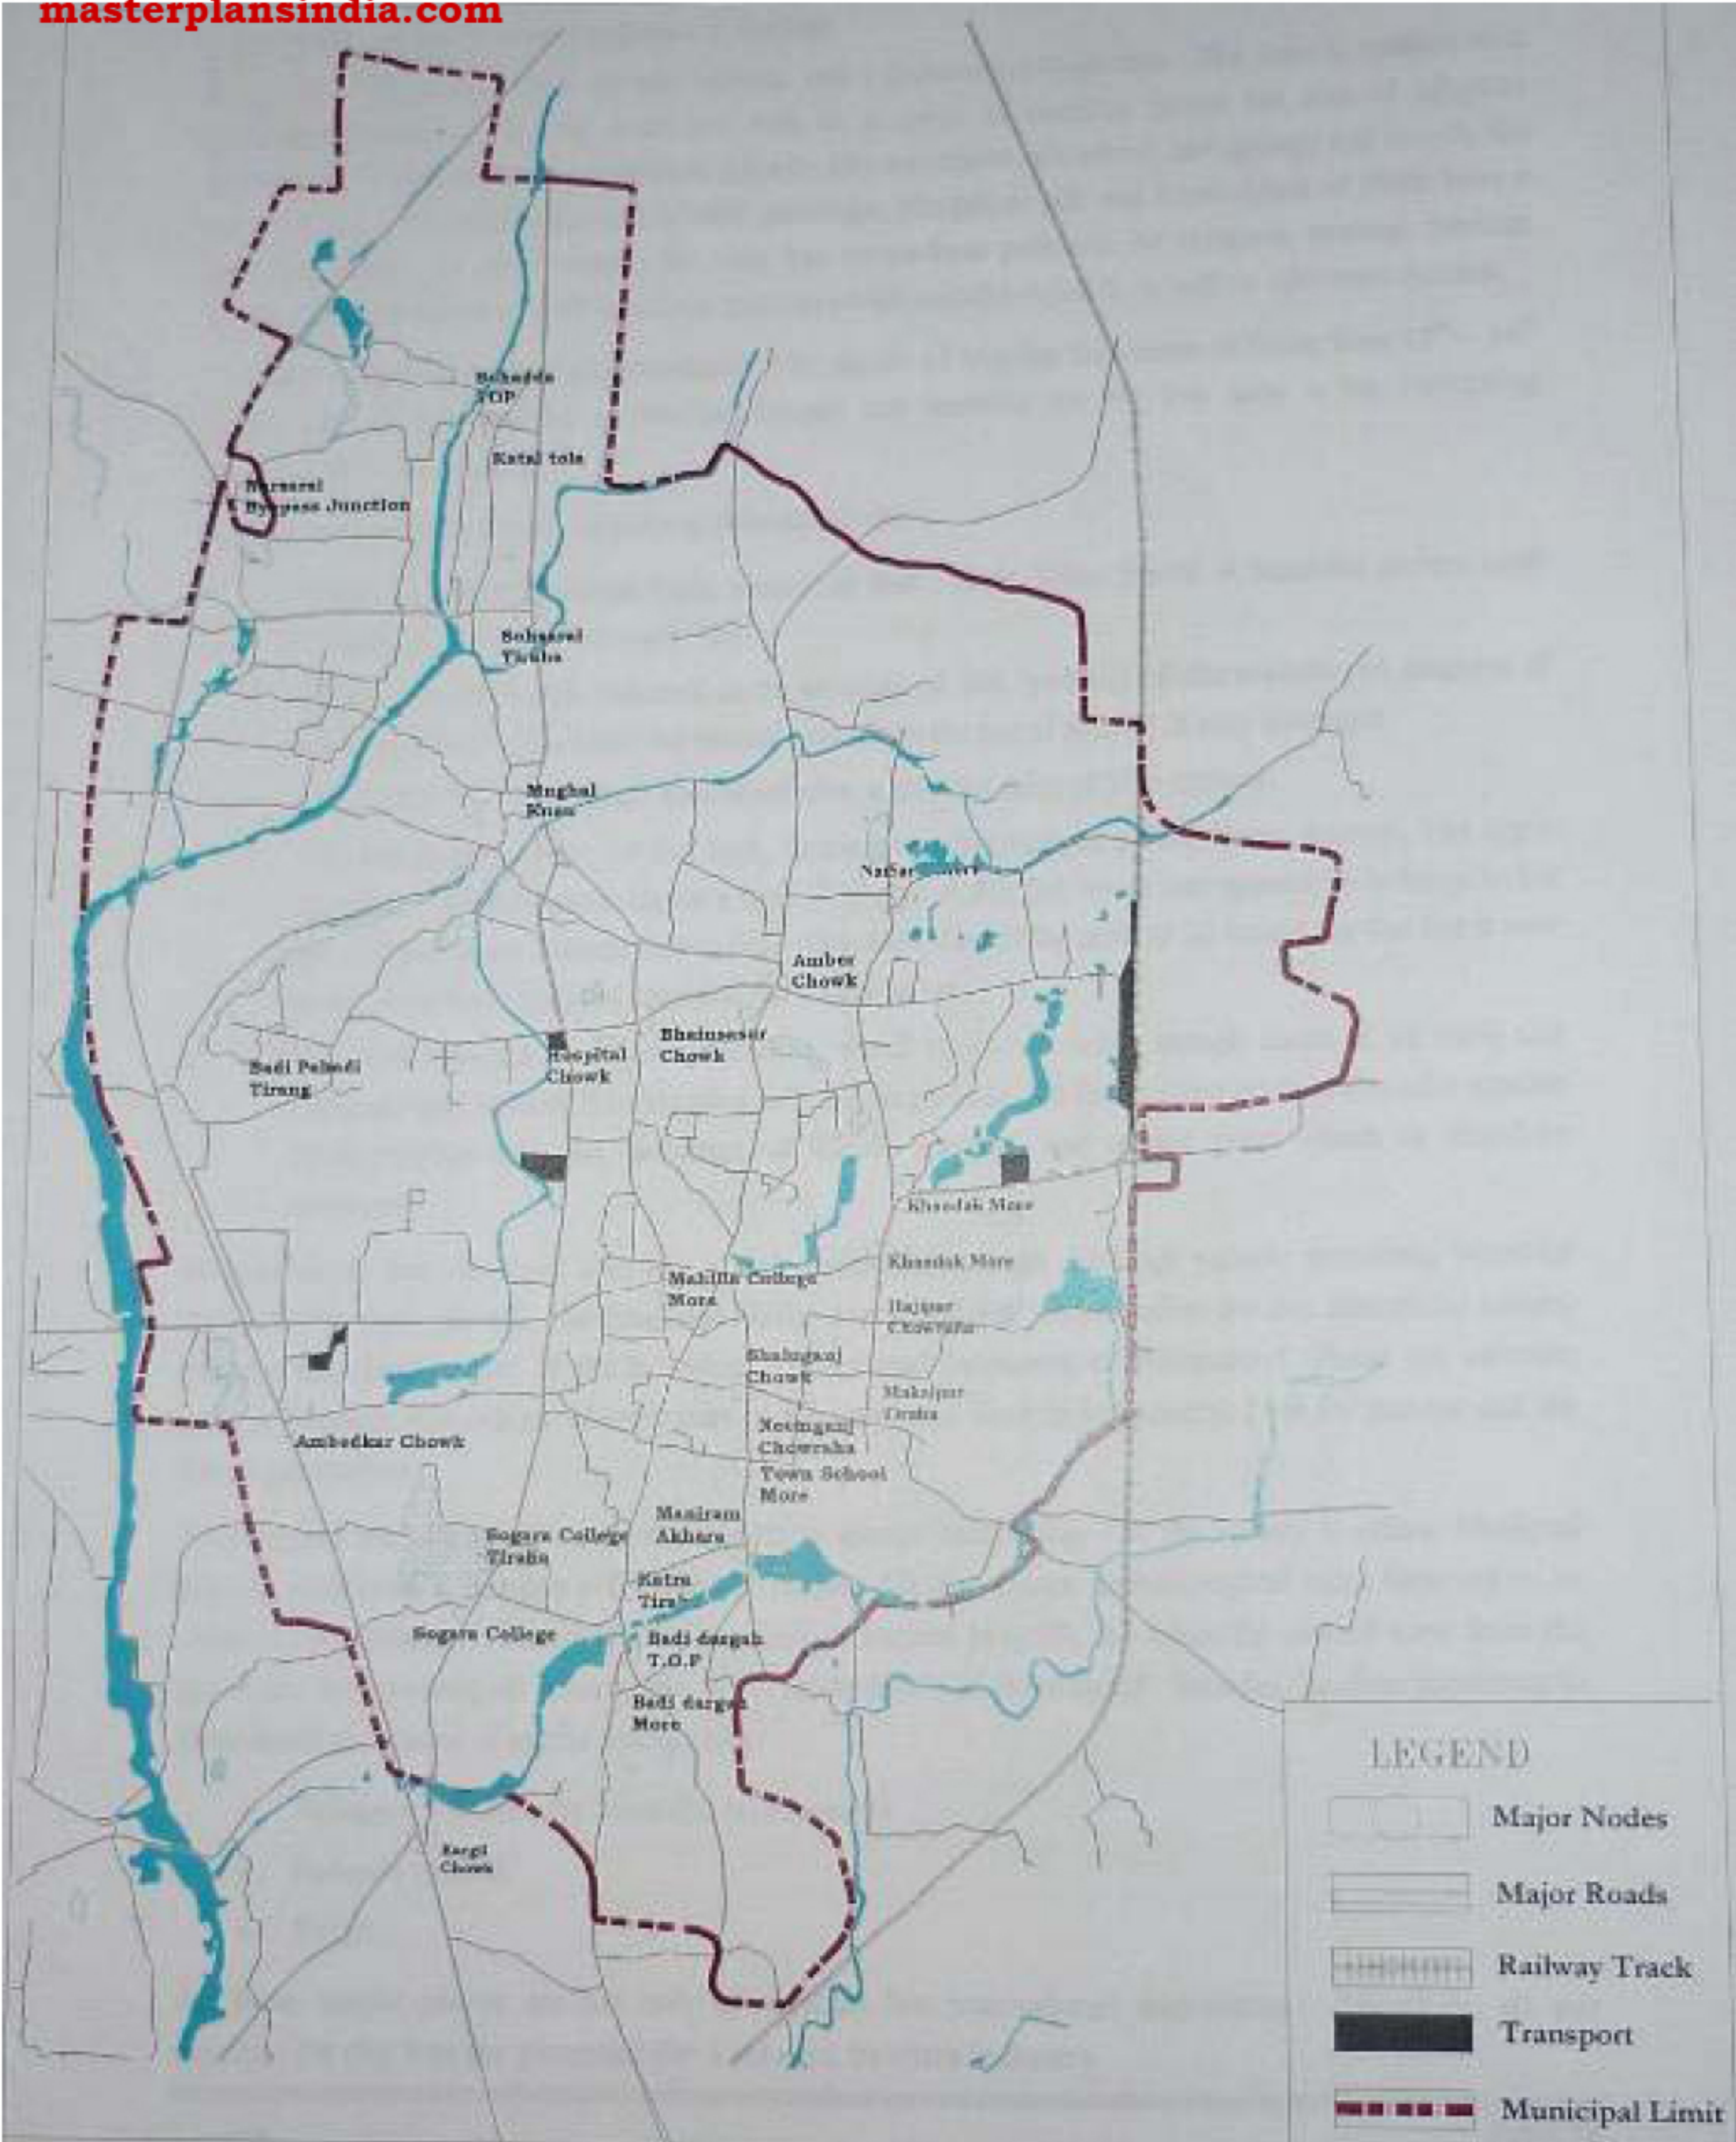

Major Nodes and Intersections: Biharsharif

masterplansindia.com

MASTERPLAN FOR BIHARSHARIF Vision 2027 - Draft Plan

DWG TITLE
MAJOR NODES & INTERSECTIONS
GRAPHIC SCALE
1:50 200 1000 M

LEGEND

- Major Nodes
- Major Roads
- Railway Track
- Transport
- Municipal Limit