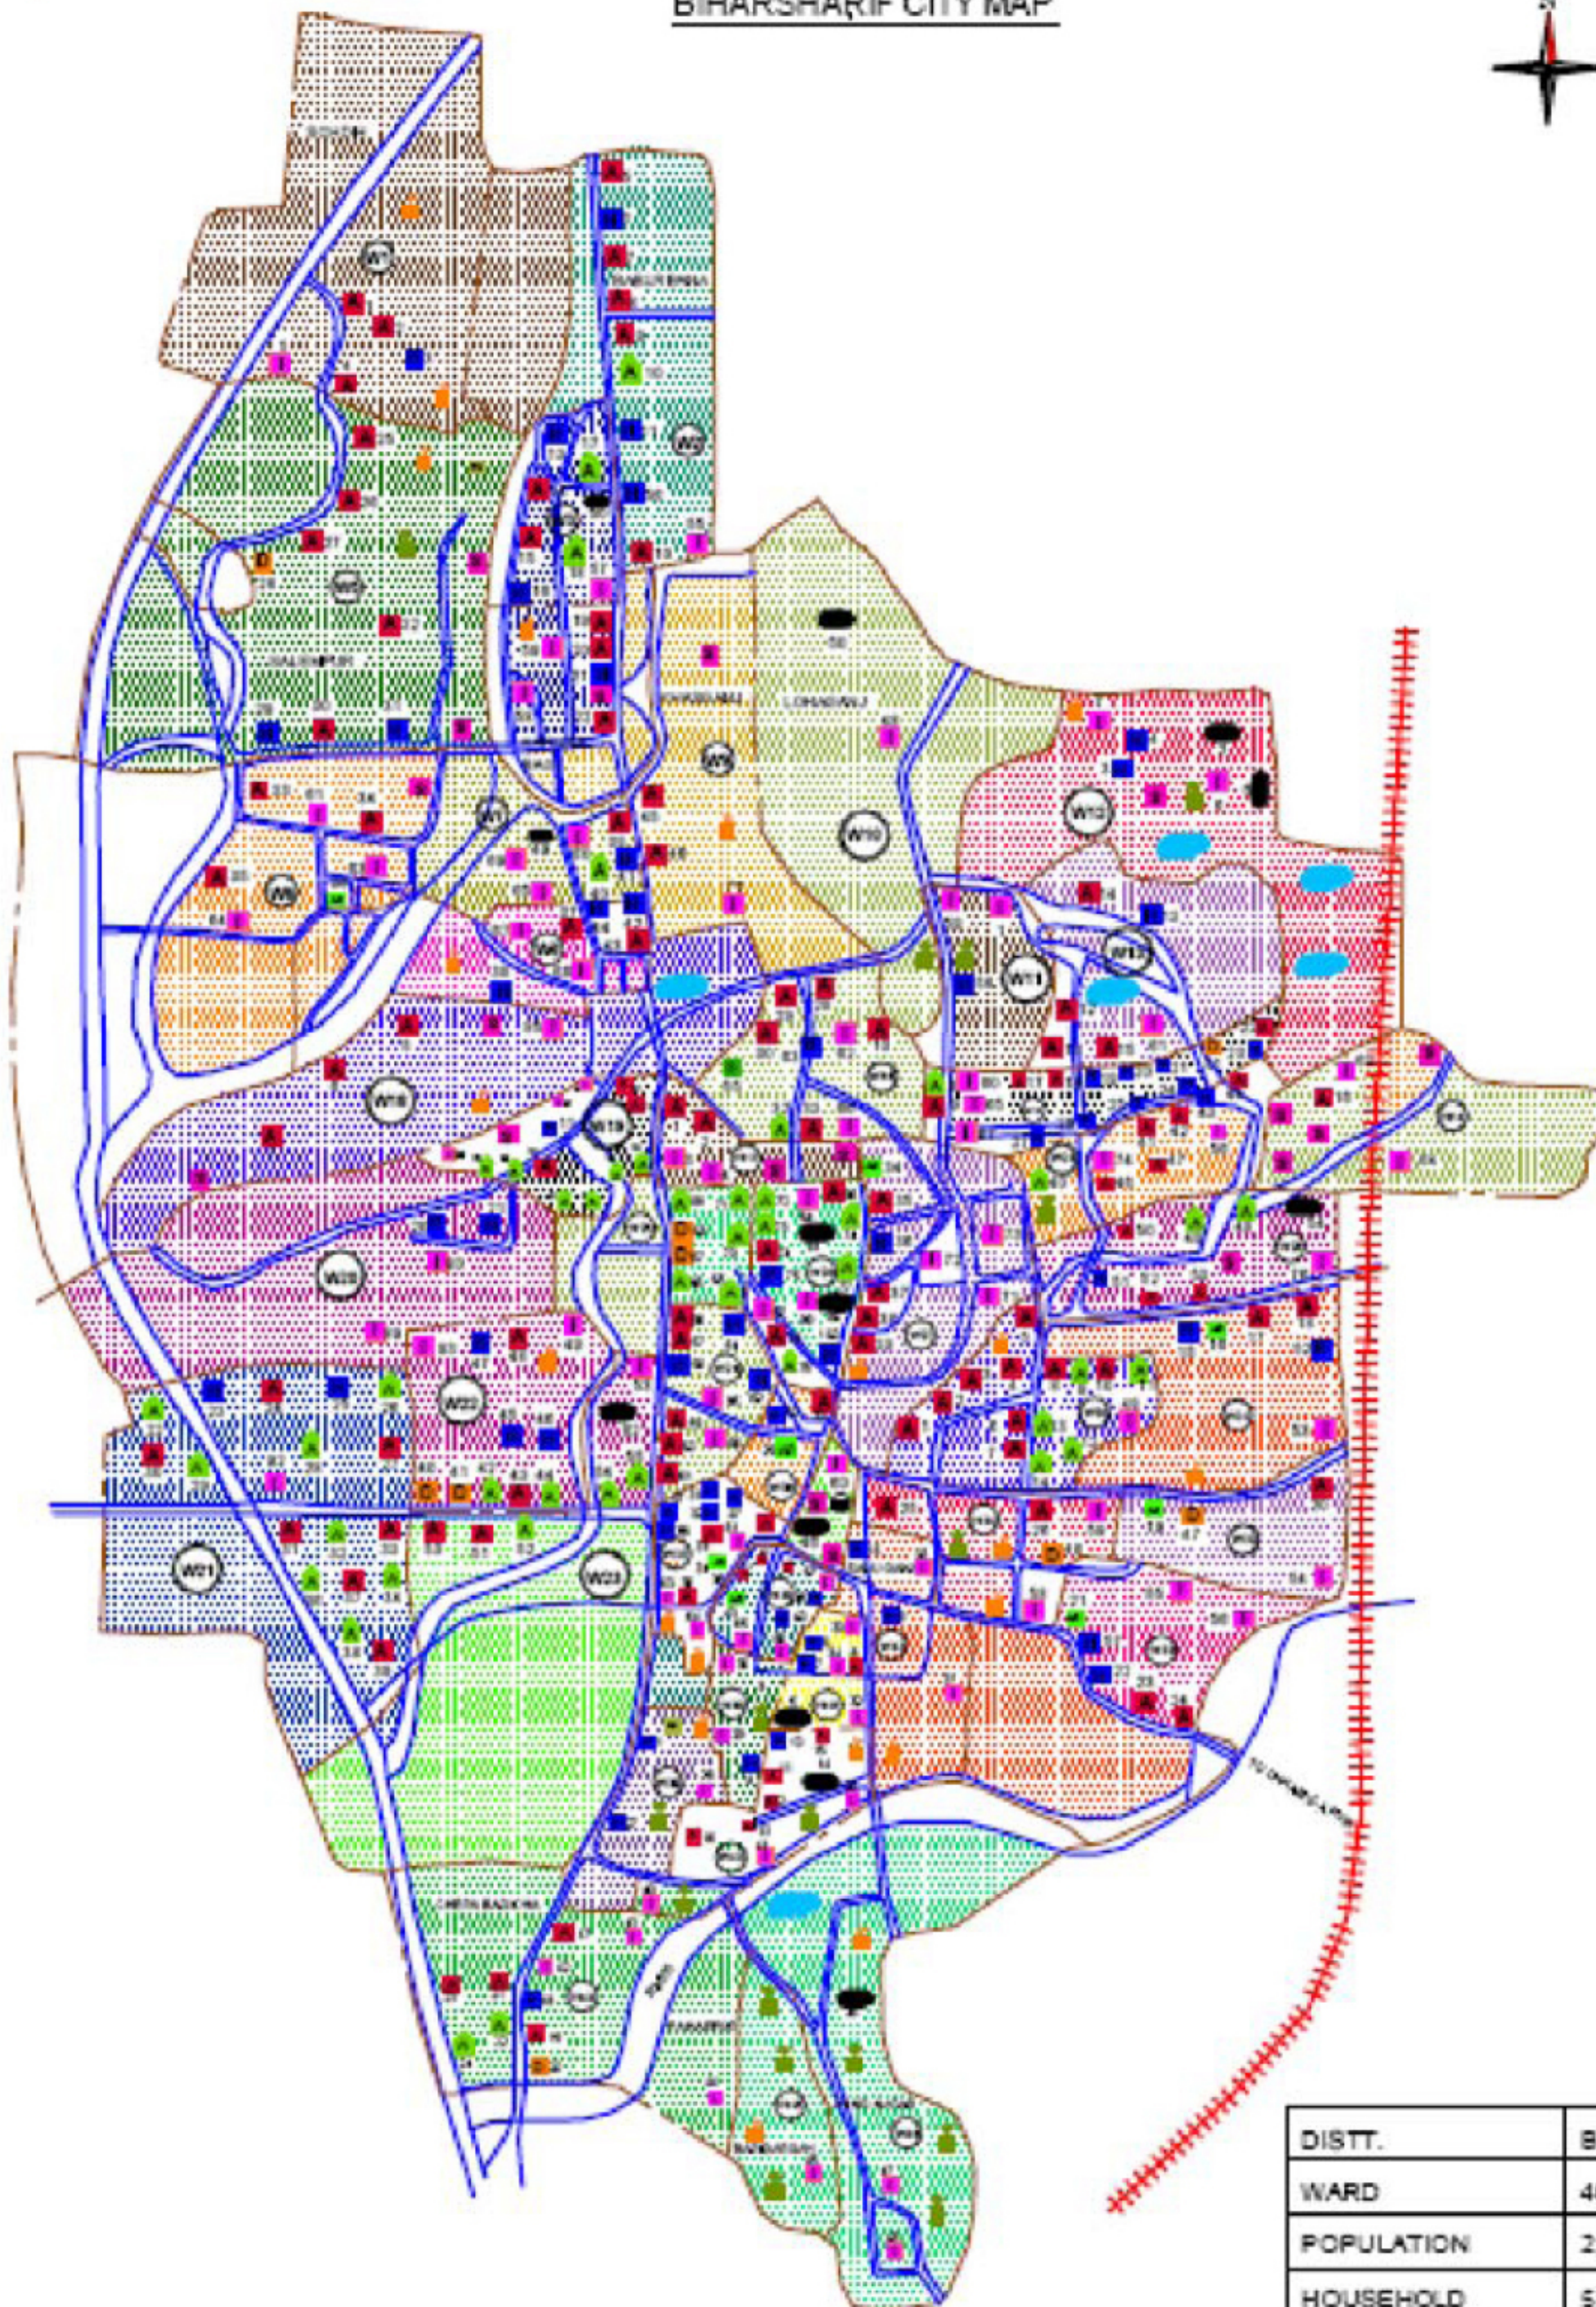

# Location of Social Infrastructure: Biharsharif

masterplansindia.com

## BIHARSHARIF CITY MAP

LEGEND	
	Pvt. IPD
	Pvt. OPD (ALLOPATHIC)
	Pvt. AYURVEDIC
	Pvt. HOMEOPATHIC
	Pvt. DIAGNOSTIC/ PATH
	ICDS/ AWW
	GOV. FACILITY
	TRUST/ NGO
	RIVER/ CANAL
	ROAD PUCKA
	KUCCHA ROAD
	RAILWAY LINE
	POND
	BRIDGE
	LISTED SLUM
	UNLISTED SLUM
	MASJID
	MANDIR
	CHURCH
	GURUDWARA
	SCHOOL/ COLLEGE
	POLICE STATION
	NAGAR PRSHAD

DIST.	BIHARSHARIF
WARD	46
POPULATION	2,68,590
HOUSEHOLD	53,716
RESEARCH & DEVELOPMENT INITIATIVE, NEW DELHI	

Source: Research and Development Initiative, New Delhi