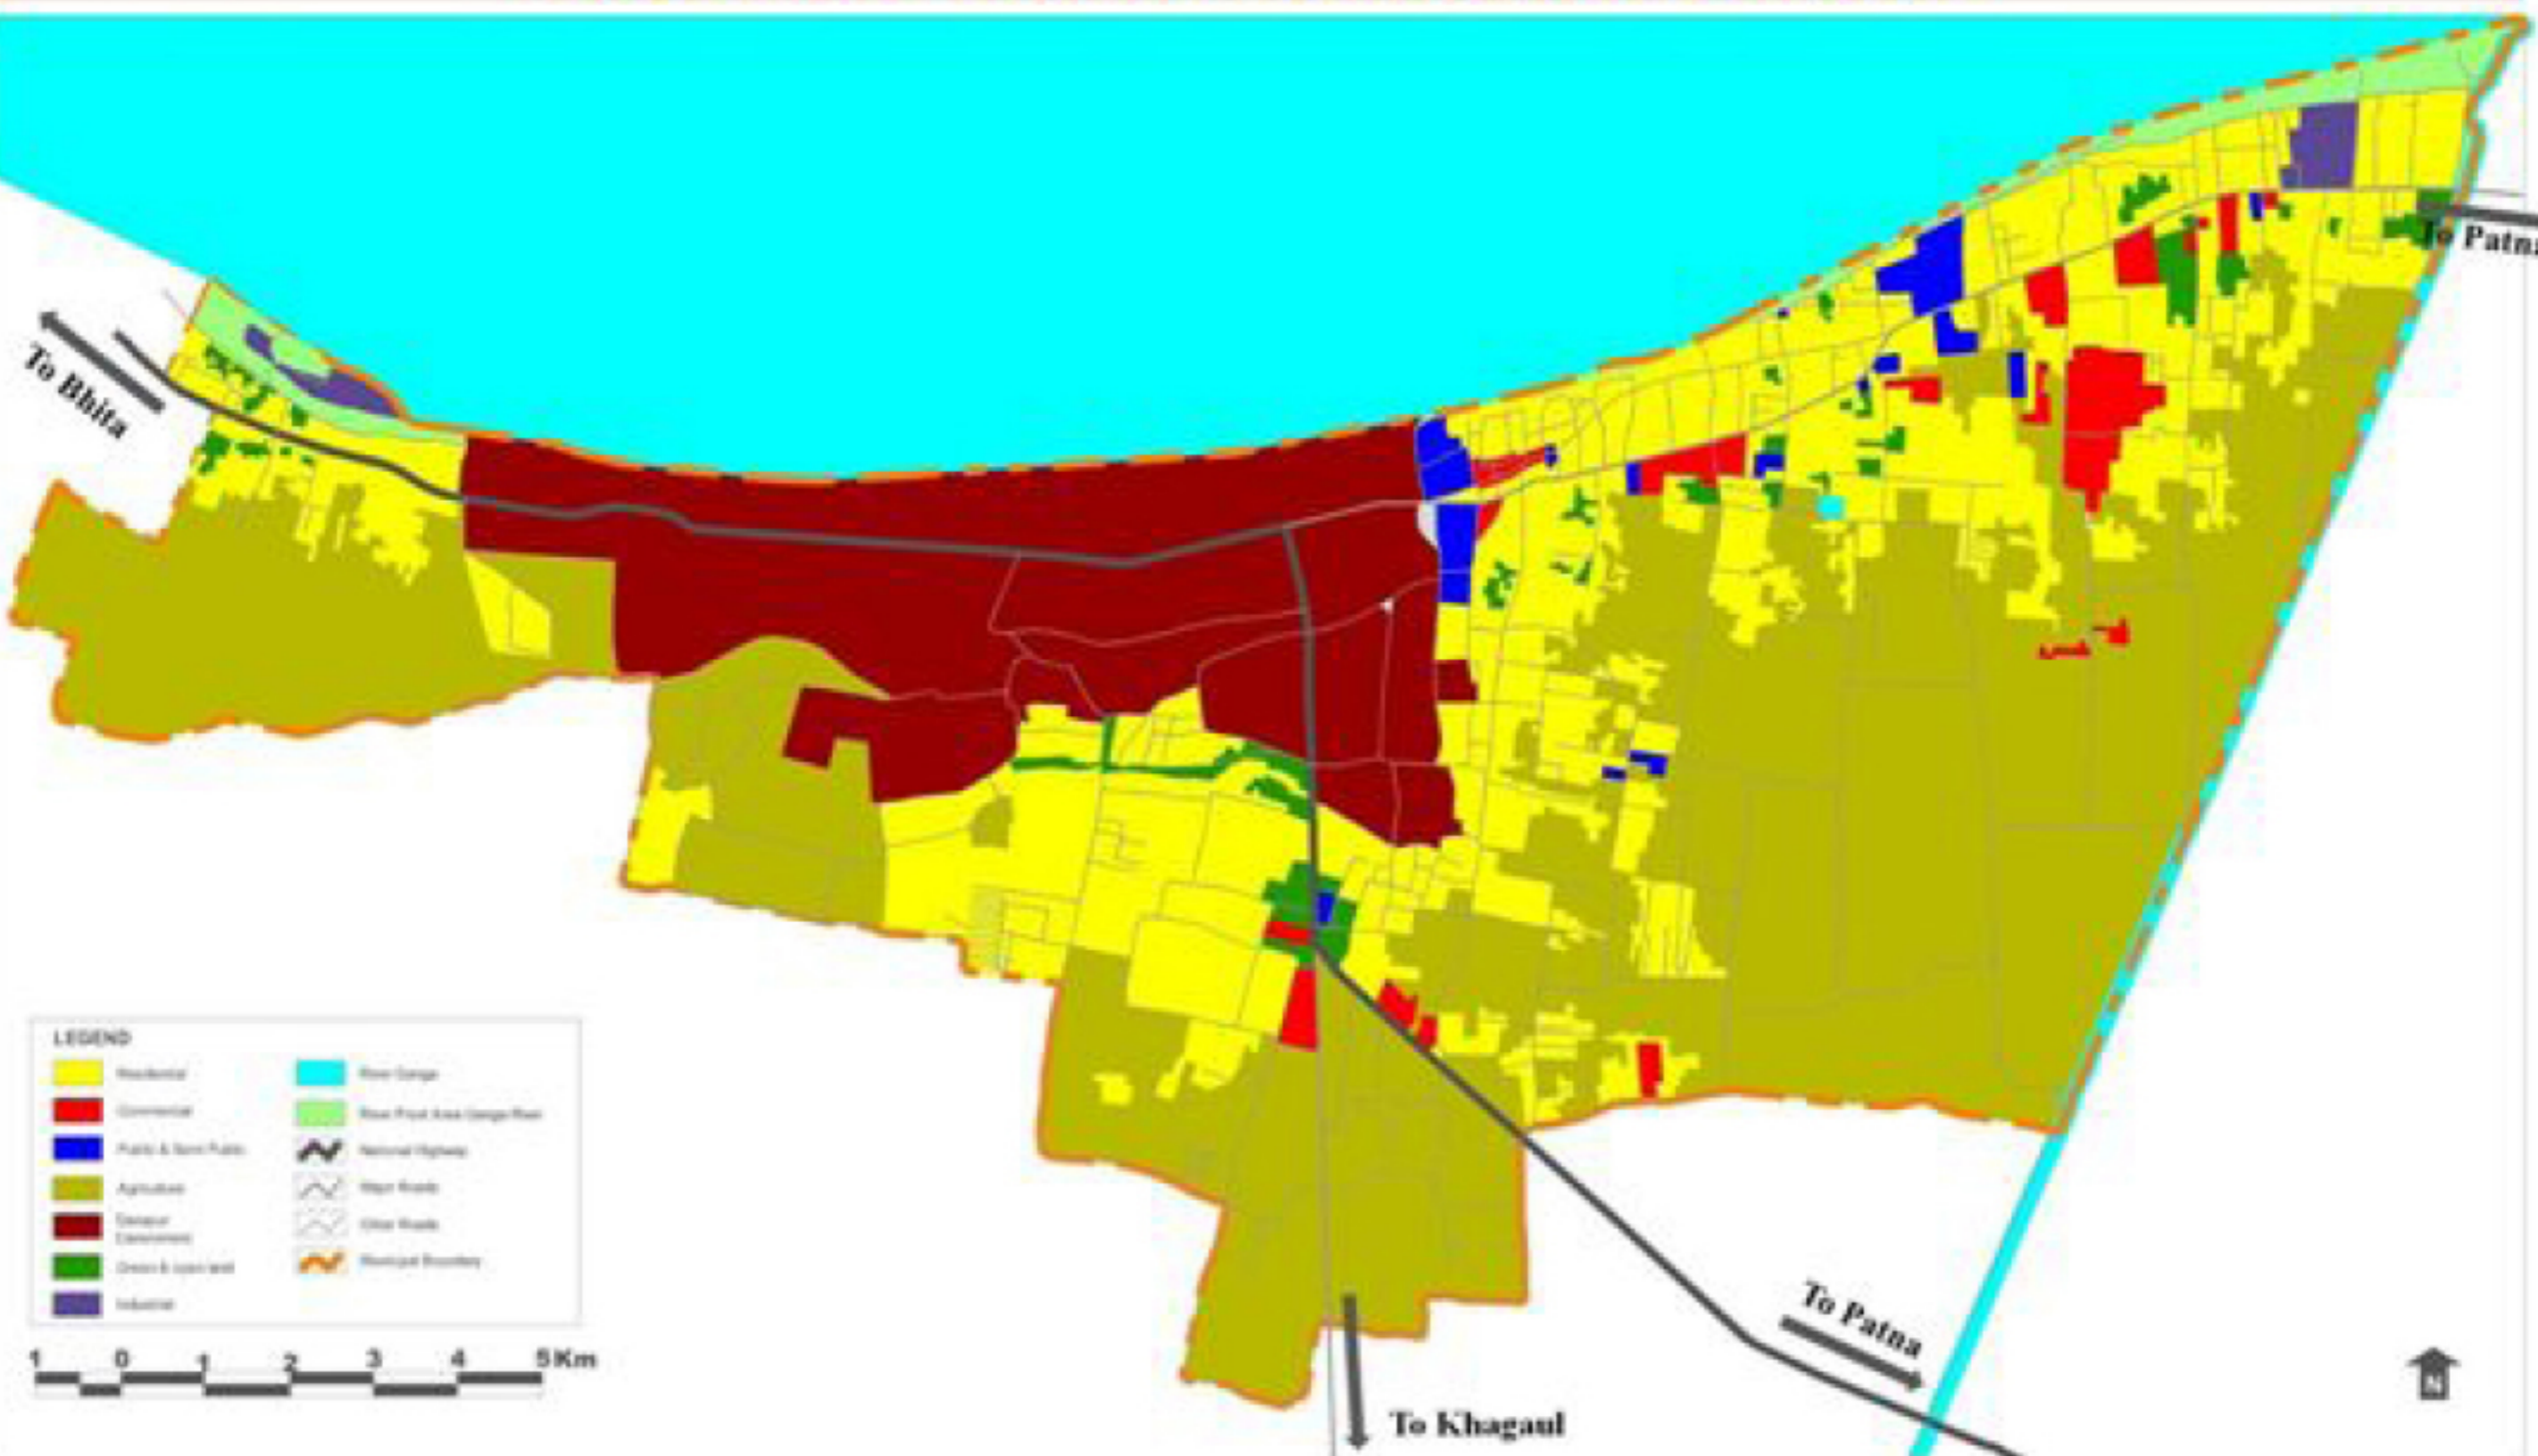

BASE MAP : DANAPUR NAGAR PARISHAD

LEGEND

Residential	River Ganga
Commercial	River Front Area Ganga River
Public & Semi Public	National Highway
Agriculture	State Road
General Development	Other Road
Green & Open land	Municipal Boundary
Industrial	