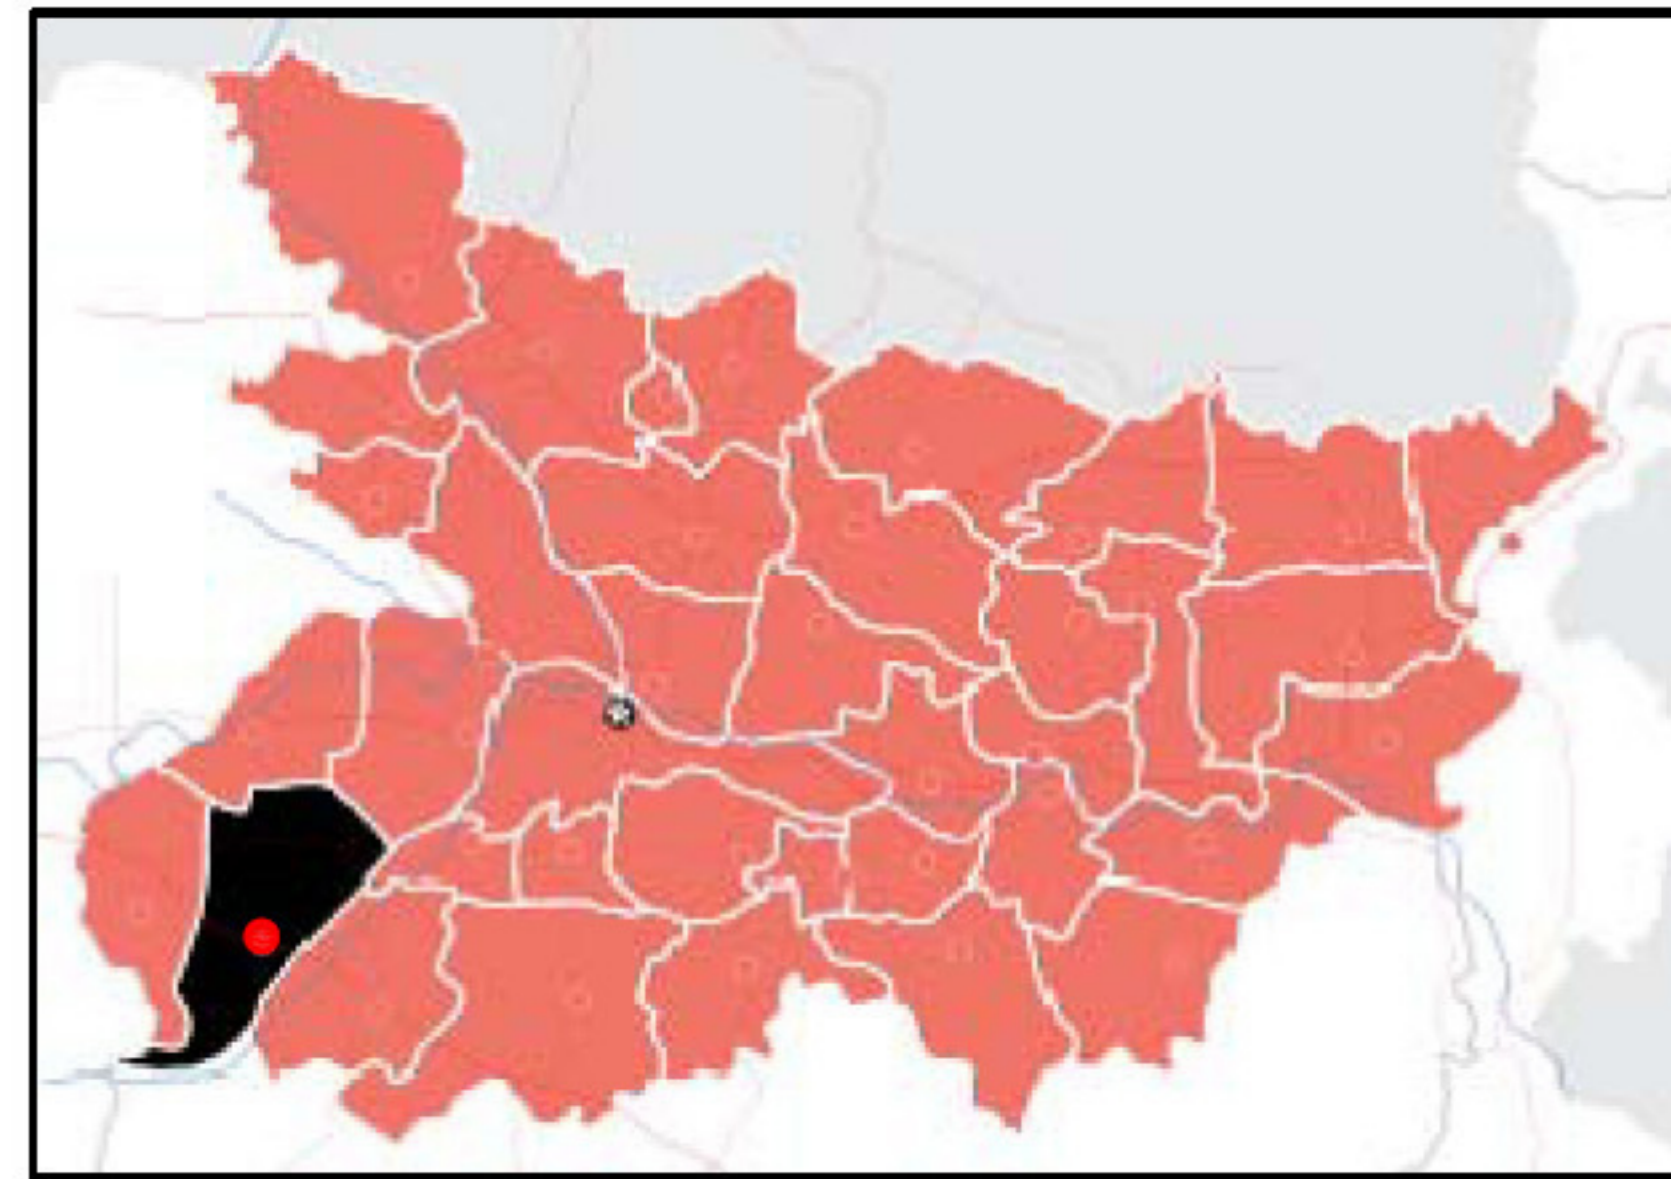

SASARAM BIHAR

KEY MAP

Legend

	Road
	Railway Line
	Built-up
	Transportation Facilities
	Bridge
	River/Canal/Water Bodies
	Drain
	Municipal Boundary
	Major Landmark
	Major Intersection

MAP : 2.4

CITY MAP