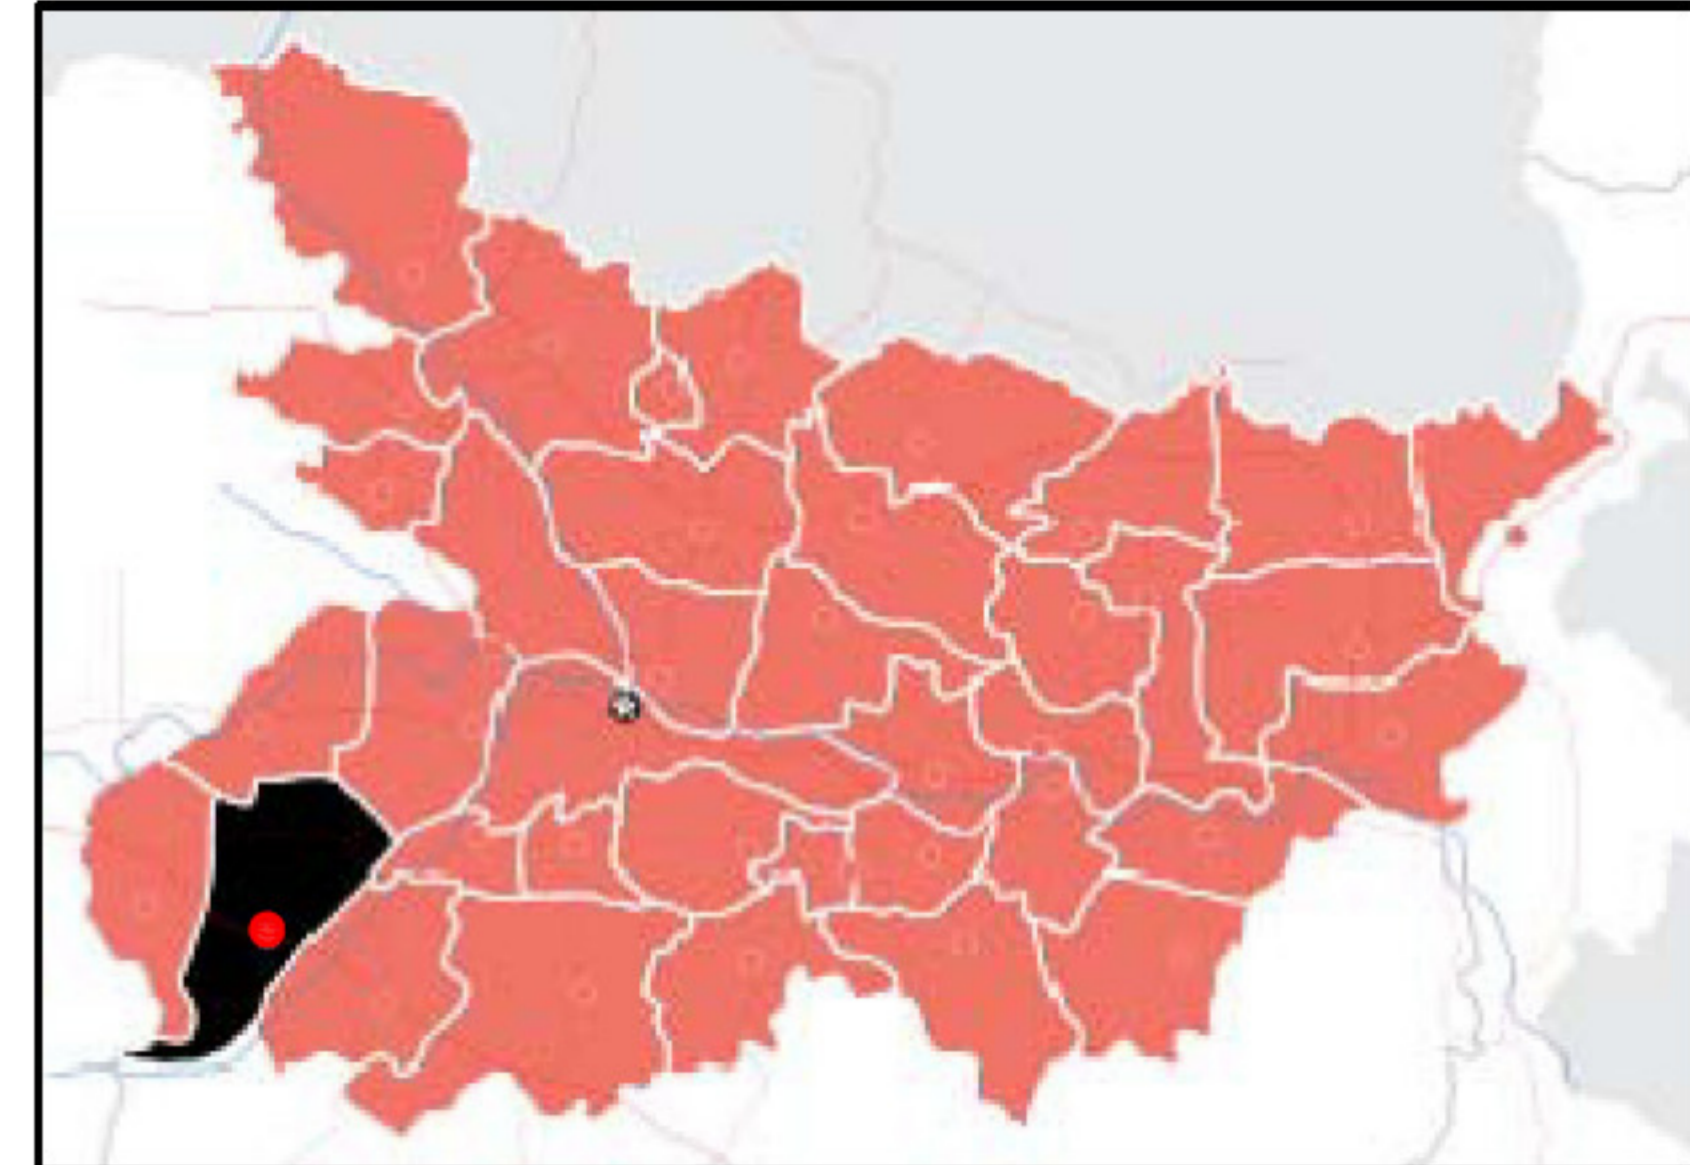

SASARAM BIHAR

KEY MAP

Legend

	Commercial
	Road
	Railway Line
	Transportation Facilities
	Bridge
	River/Canal/Water Bodies
	Drain
	Municipal Boundary
	Major Landmark

MAP : 4.1

COMMERCIAL ACTIVITIES