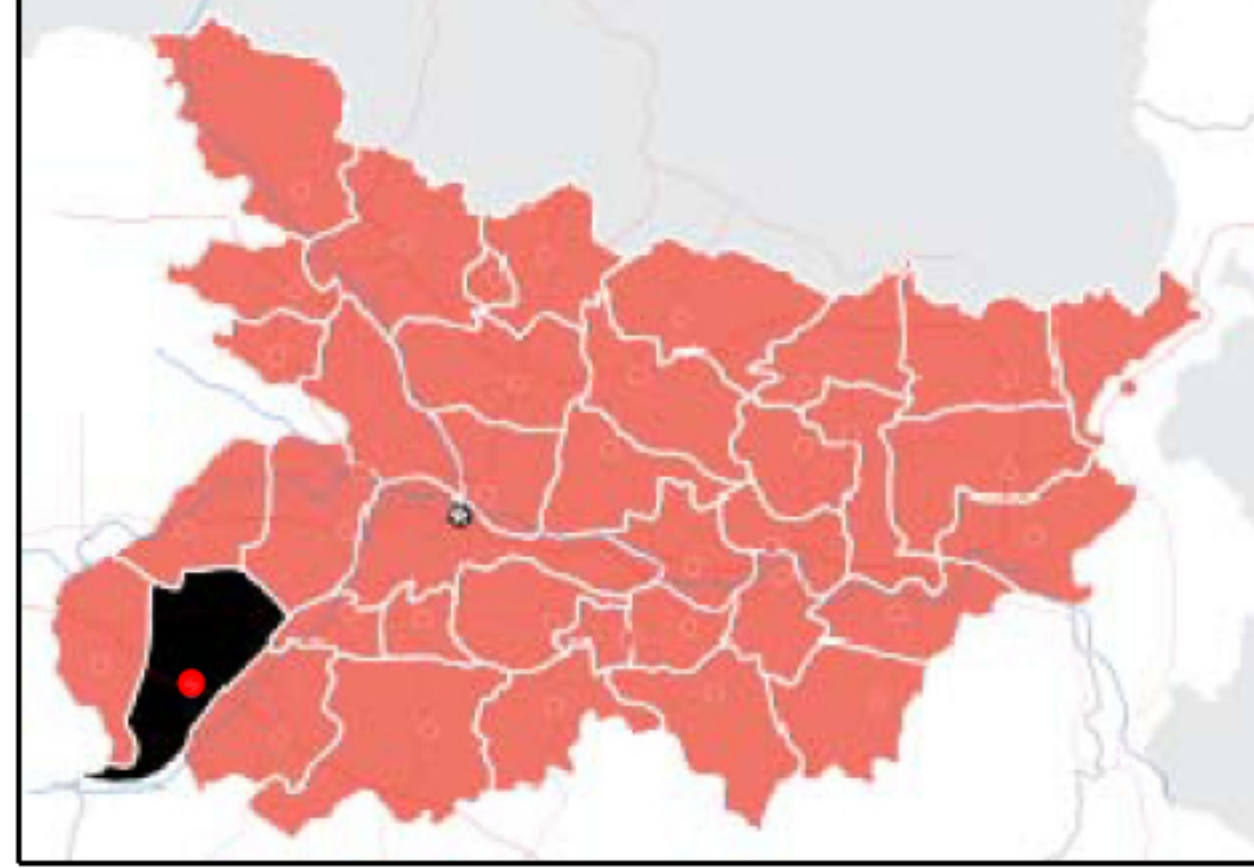

SASARAM BIHAR

KEY MAP

Legend

	Major Road
	Other Road
	Railway Line
	Transportation Facilities
	Bridge
	River/Canal/Water Bodies
	Drain
	Municipal Boundary
	Major Landmark

MAP : 10.2

EXISTING ROAD & TRANSPORTATION

MAJOR INTERSECTION	
1	Bouliya Chowk
2	Gandhi Chowk
3	Post Office Chowk
4	Intersection Near Court
5	Intersection Near Thana
6	Intersection Near Sargar Talab