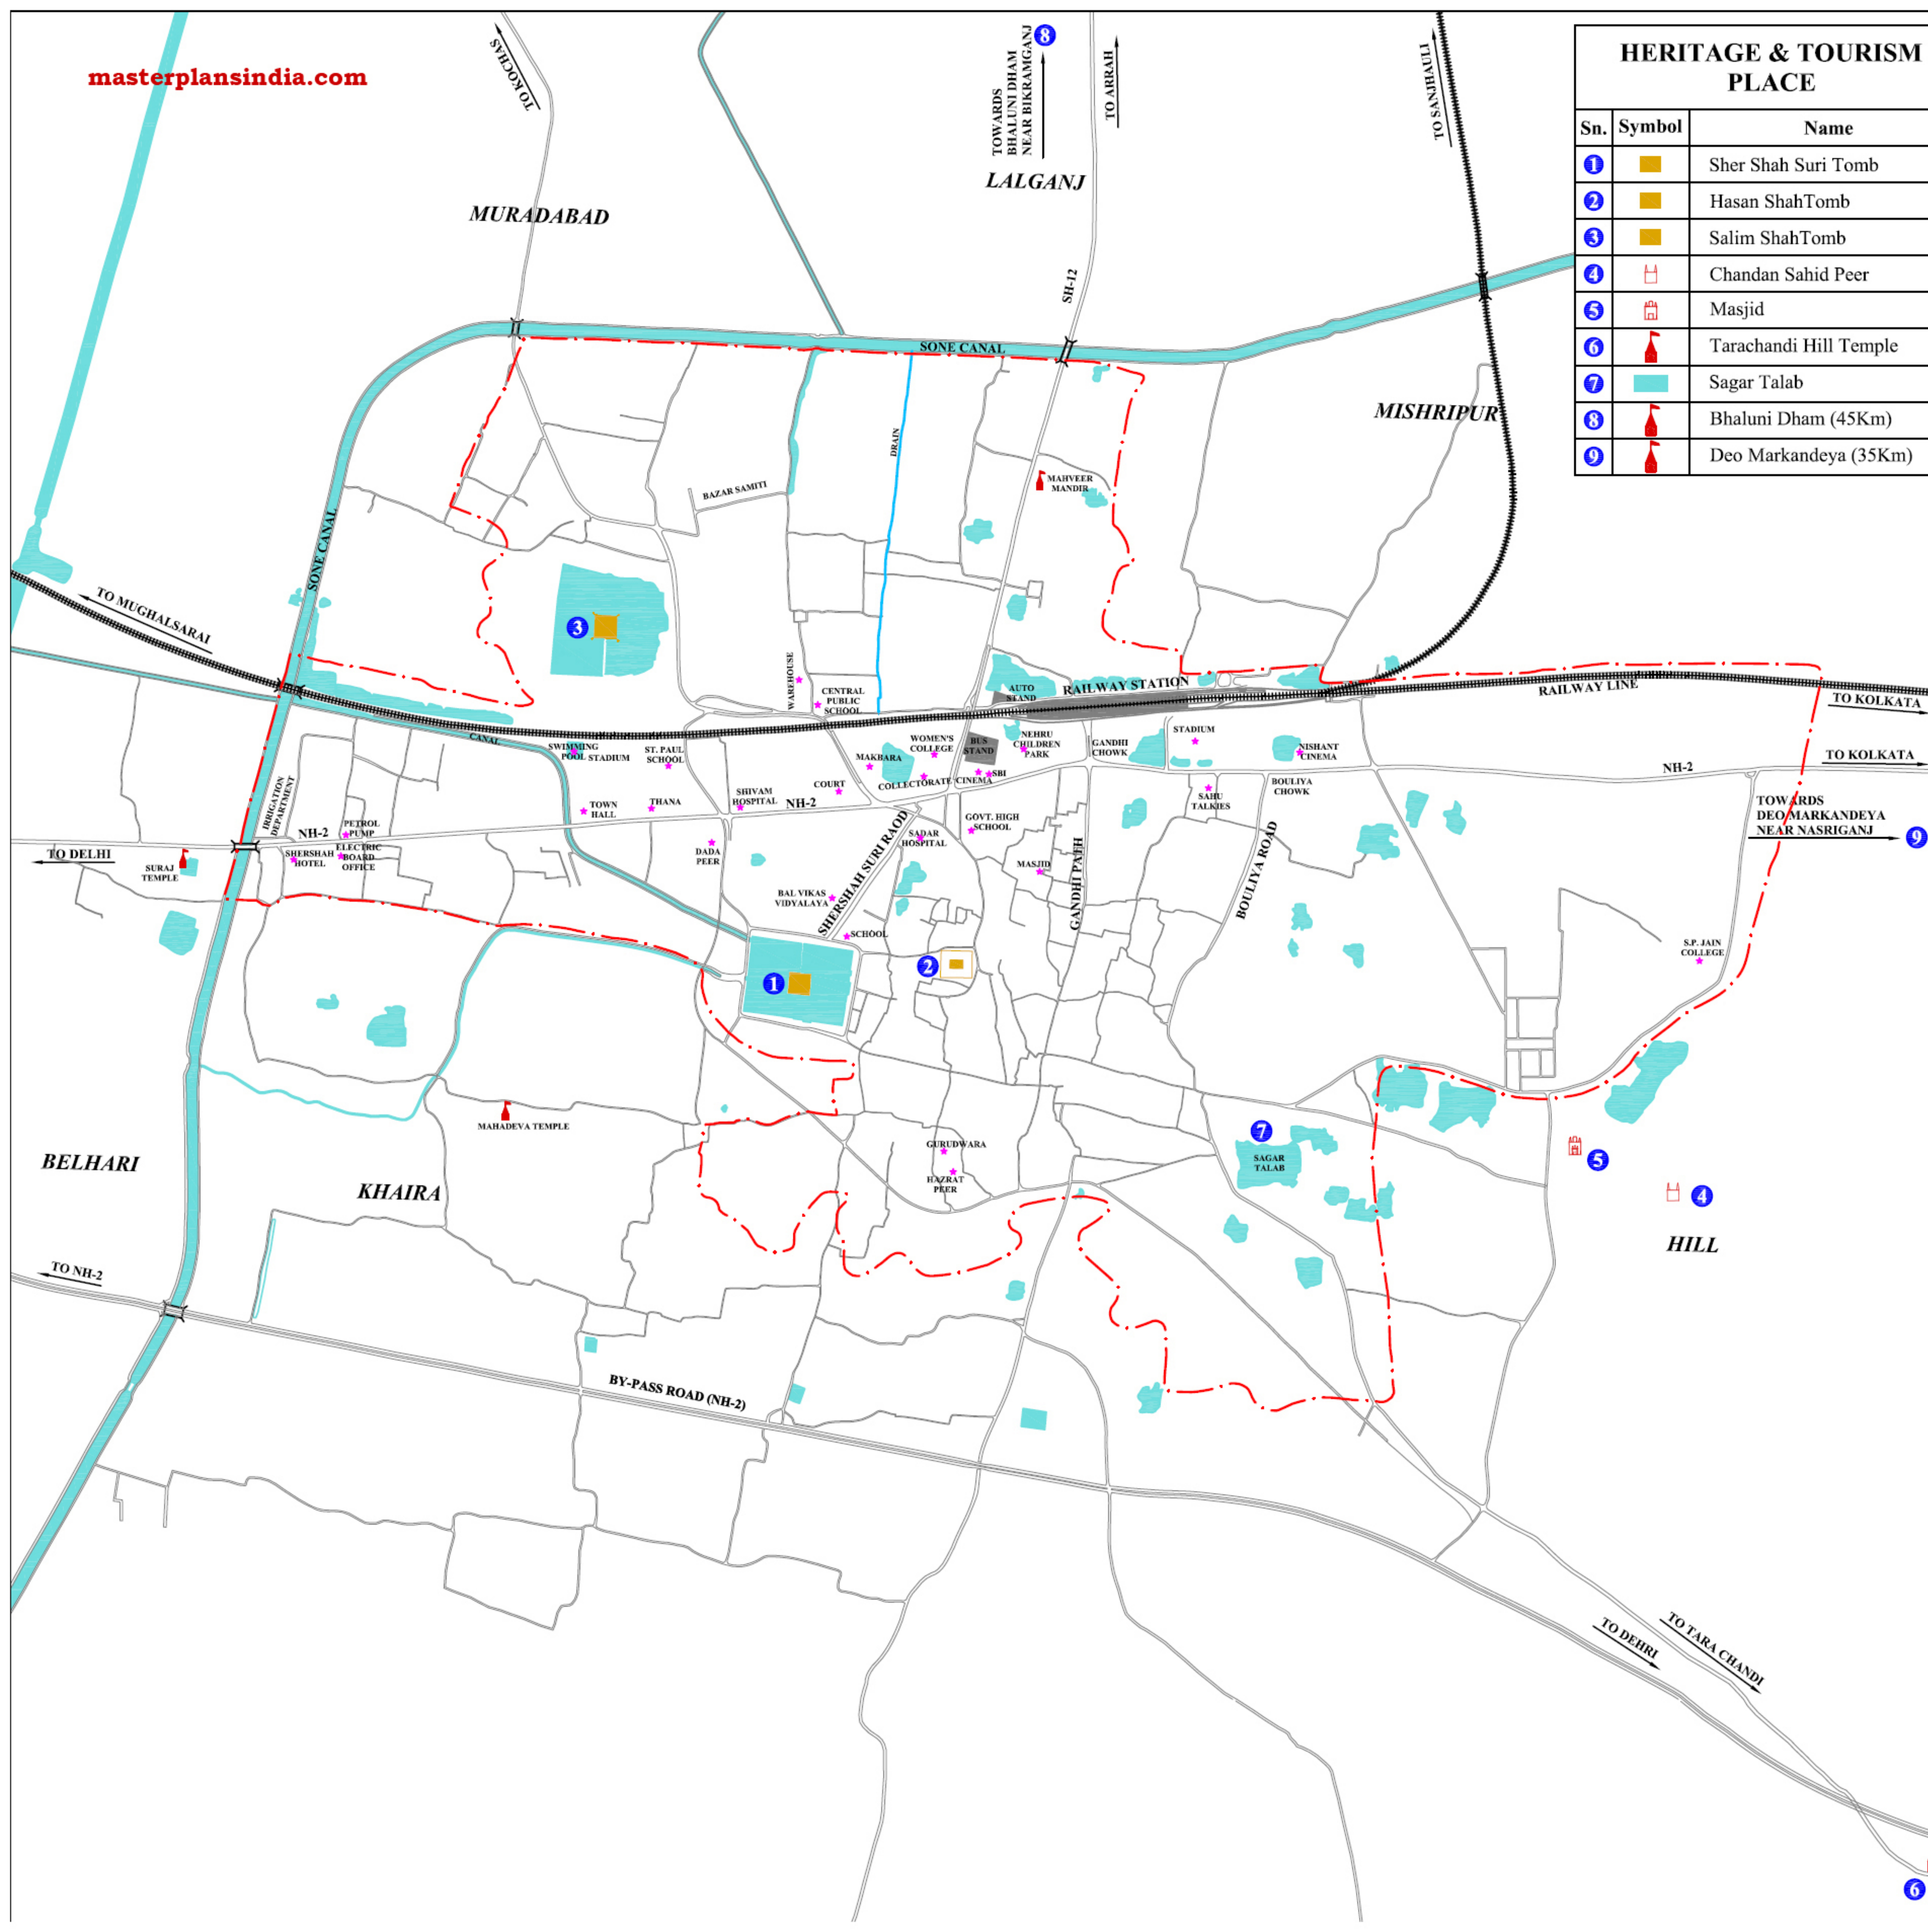

# SASARAM BIHAR

## KEY MAP

### Legend

|  |                           |
|--|---------------------------|
|  | Road                      |
|  | Railway Line              |
|  | Transportation Facilities |
|  | Bridge                    |
|  | River/Canal/Water Bodies  |
|  | Drain                     |
|  | Municipal Boundary        |
|  | Major Landmark            |

### HERITAGE & TOURISM PLACE

| Sn. | Symbol | Name                   |
|-----|--------|------------------------|
| 1   |        | Sher Shah Suri Tomb    |
| 2   |        | Hasan Shah Tomb        |
| 3   |        | Salim Shah Tomb        |
| 4   |        | Chandan Sahid Peer     |
| 5   |        | Masjid                 |
| 6   |        | Tarachandi Hill Temple |
| 7   |        | Sagar Talab            |
| 8   |        | Bhaluni Dham (45Km)    |
| 9   |        | Deo Markandeya (35Km)  |