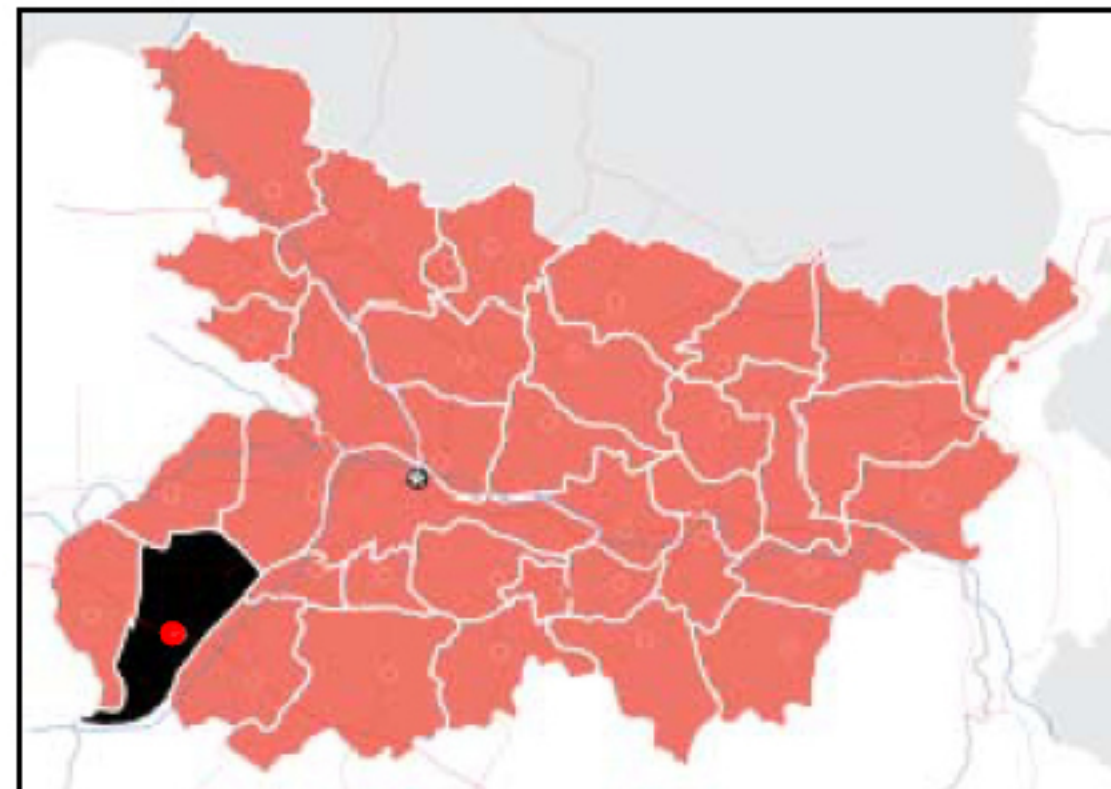

# SASARAM BIHAR

## KEY MAP

### Legend

|  |                           |
|--|---------------------------|
|  | Road                      |
|  | Railway Line              |
|  | Transportation Facilities |
|  | Bridge                    |
|  | River/Canal/Water Bodies  |
|  | Drain                     |
|  | Municipal Boundary        |
|  | Major Landmark            |