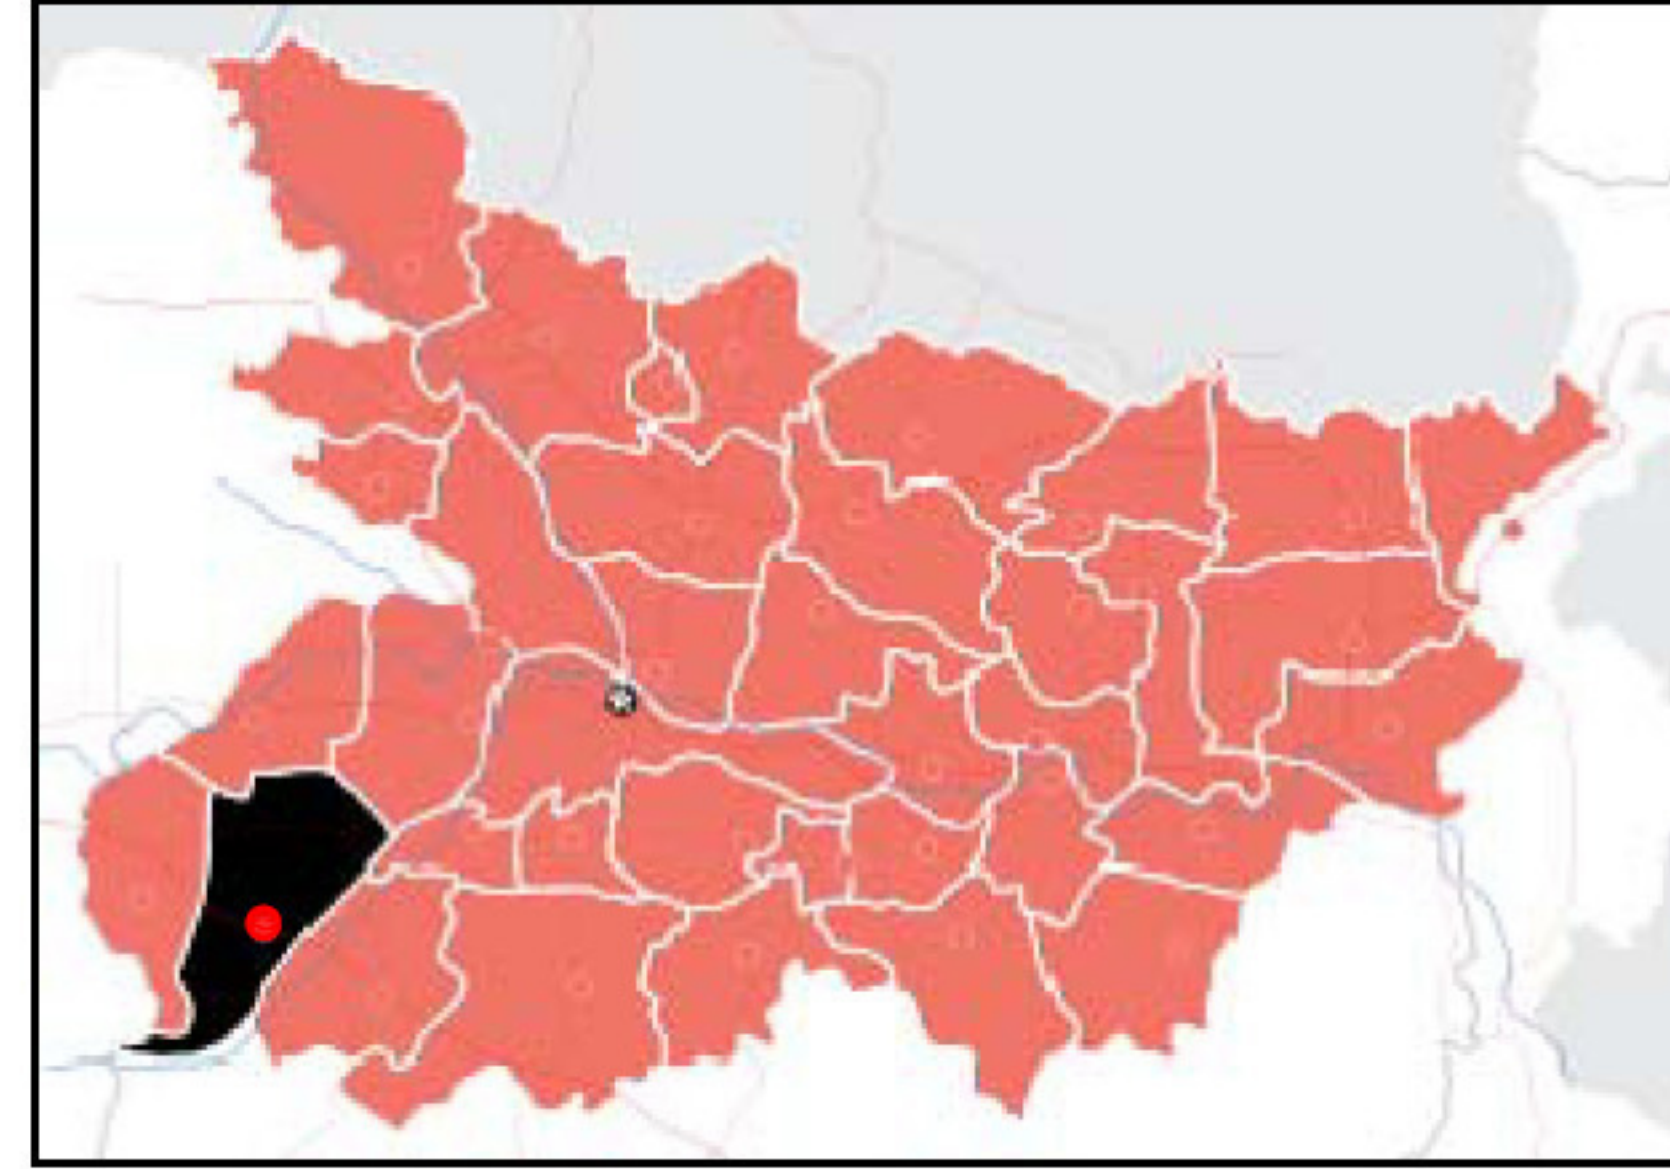

# SASARAM BIHAR

## KEY MAP

### Legend

	Municipal Boundary
	Ward Boundary
	Road
	Railway Line
	Bridge
	River/Canal/Water Bodies
	Drain
	Major Landmark

## POPULATION SIZE DISTRIBUTION