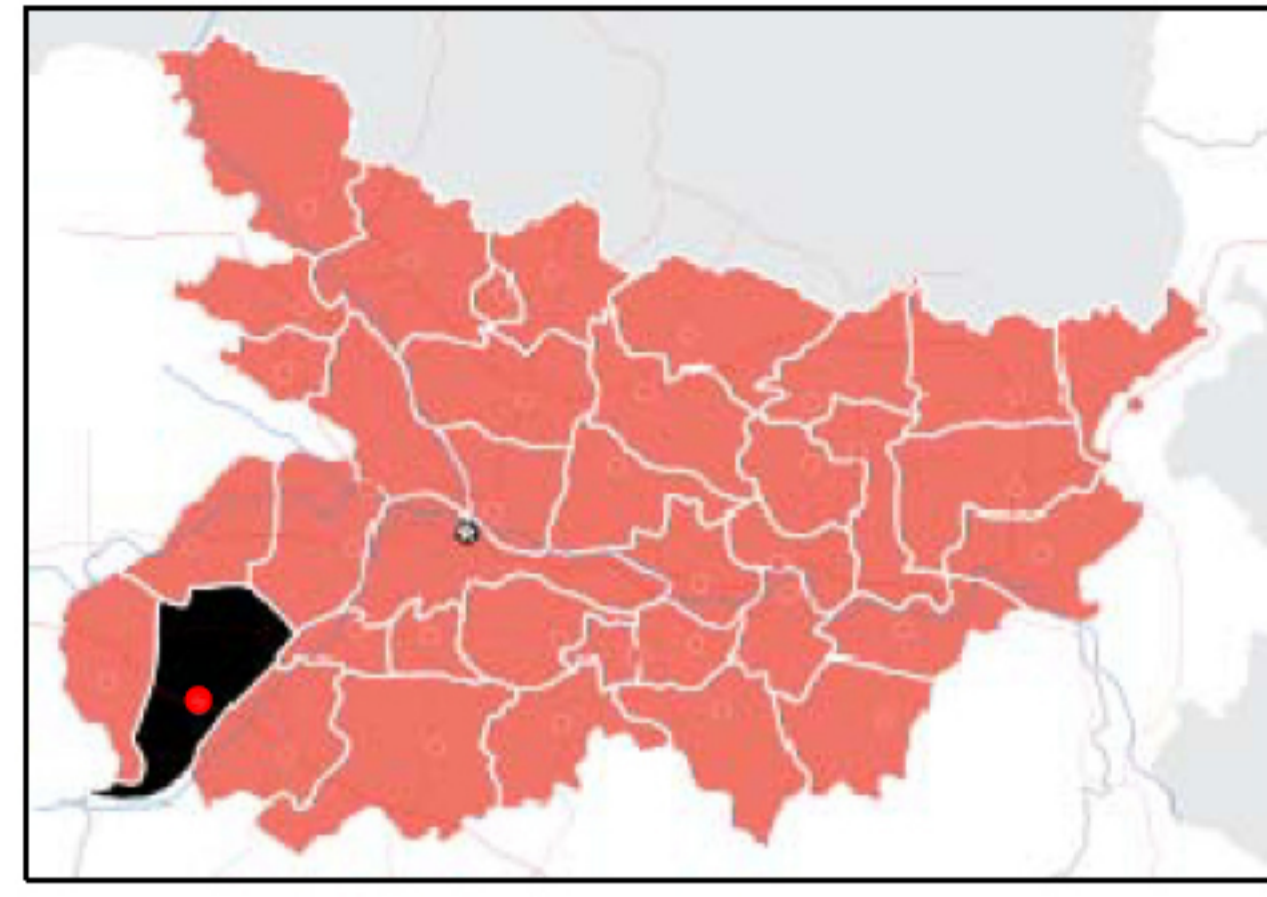

SOCIAL INFRASTRUCTURE		
Sn.	Symbol	Name
1	Yellow square	Sher Shah Suri Tomb
2	Yellow square	Salim Shah Tomb
3	Yellow square	Hasan Shah Tomb
4	Yellow square	Makbara
5	Purple square	Women's College
6	Purple circle	Police Station
7	Purple square	St. Paul School
8	Red cross	Dada Peer
9	Red cross	Shivam Hospital
10	Red cross	Sadar Hospital
11	Purple square	Govt. High School
12	Purple square	Bal Vikas Vidyalaya
13	Green rectangle	Nehru Children Park
14	Purple square	Central Public School
15	Red temple icon	Mahaveer Mandir
16	Red mosque icon	Masjid
17	Red mosque icon	Hazrat Peer
18	Purple square	S.P. Jain College
19	Black circle	Petrol Pump
20	Red temple icon	Suraj Temple

# SASARAM BIHAR

## KEY MAP

### Legend

Grey line	Road
Black line with cross-ticks	Railway Line
Grey rectangle	Transportation Facilities
Green rectangle	Park/Stadium
Black bridge symbol	Bridge
Blue wavy line	River/Canal/Water Bodies
Blue line	Drain
Red dashed line	Municipal Boundary
Purple star	Major Landmark