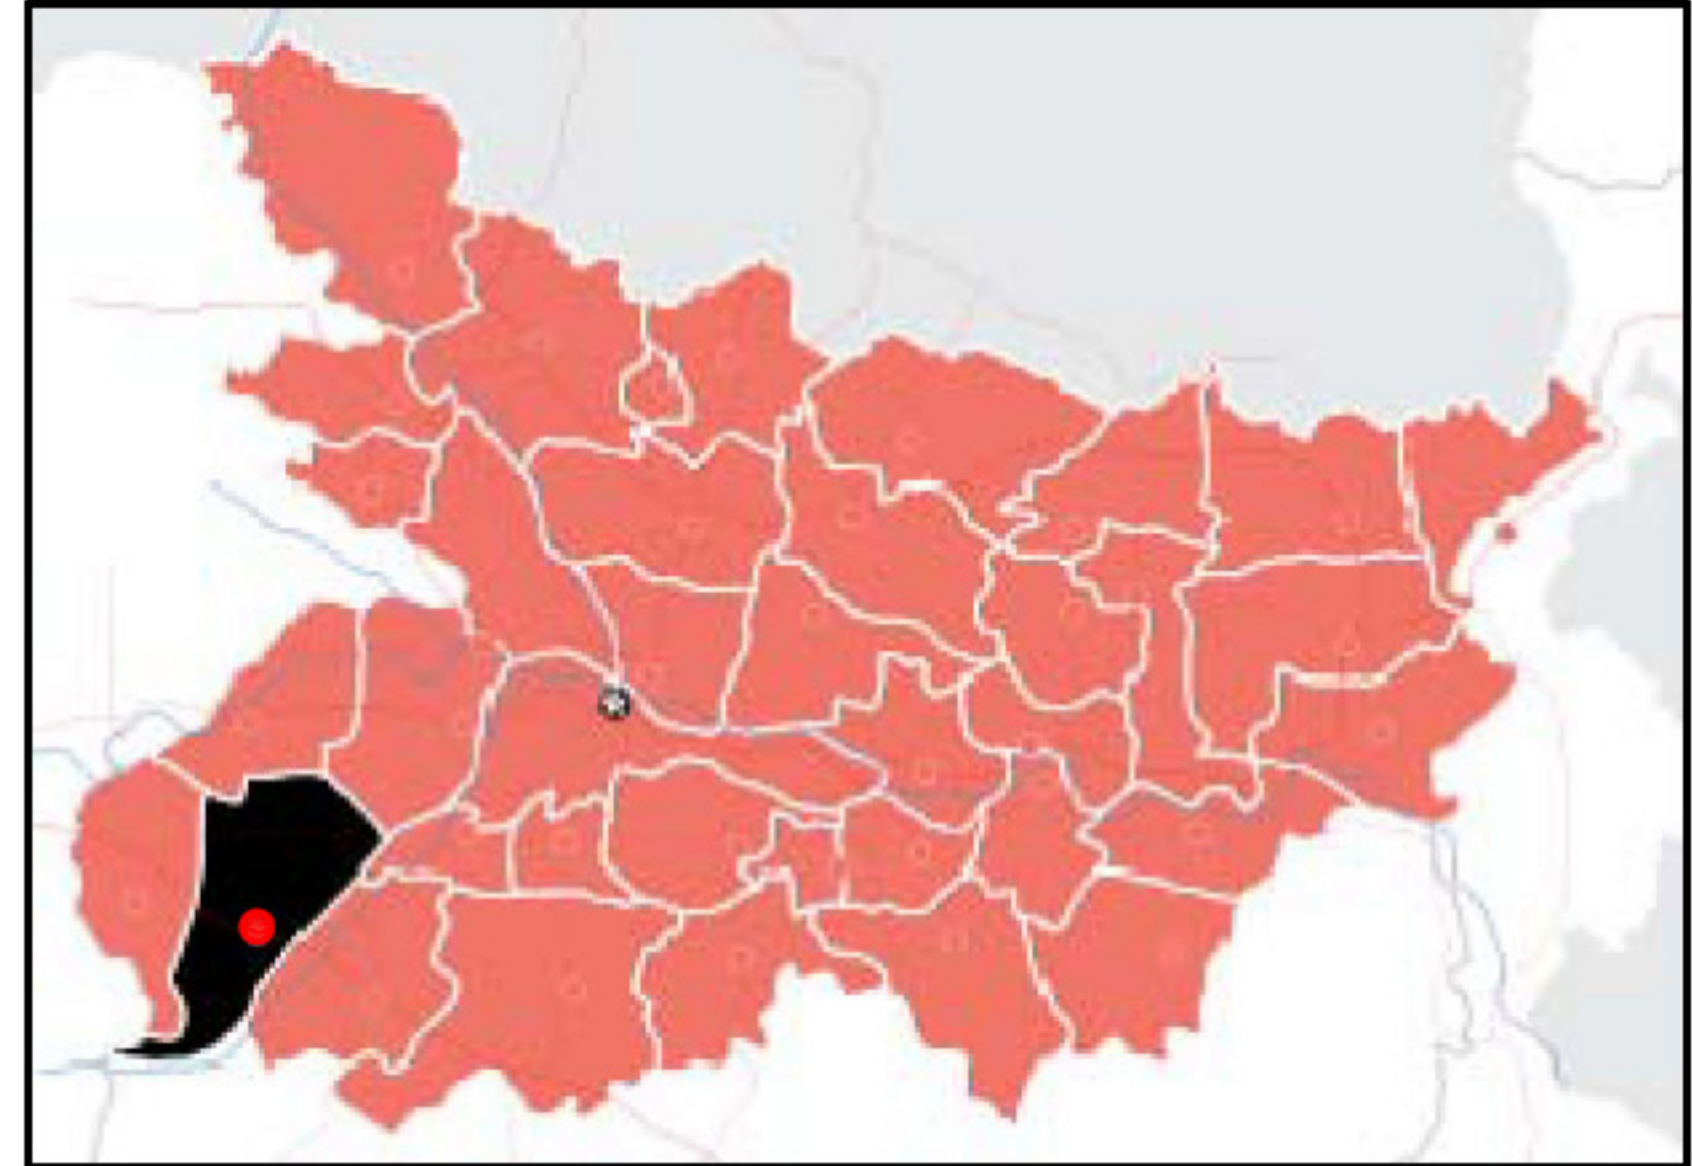

SASARAM BIHAR

KEY MAP

Legend

	Municipal Boundary
	Ward Boundary
	Road
	Railway Line
	Transportation Facilities
	Park/Stadium
	Bridge
	River/Canal/Water Bodies
	Drain
	Major Landmark

MAP : 3.1

WARD MAP