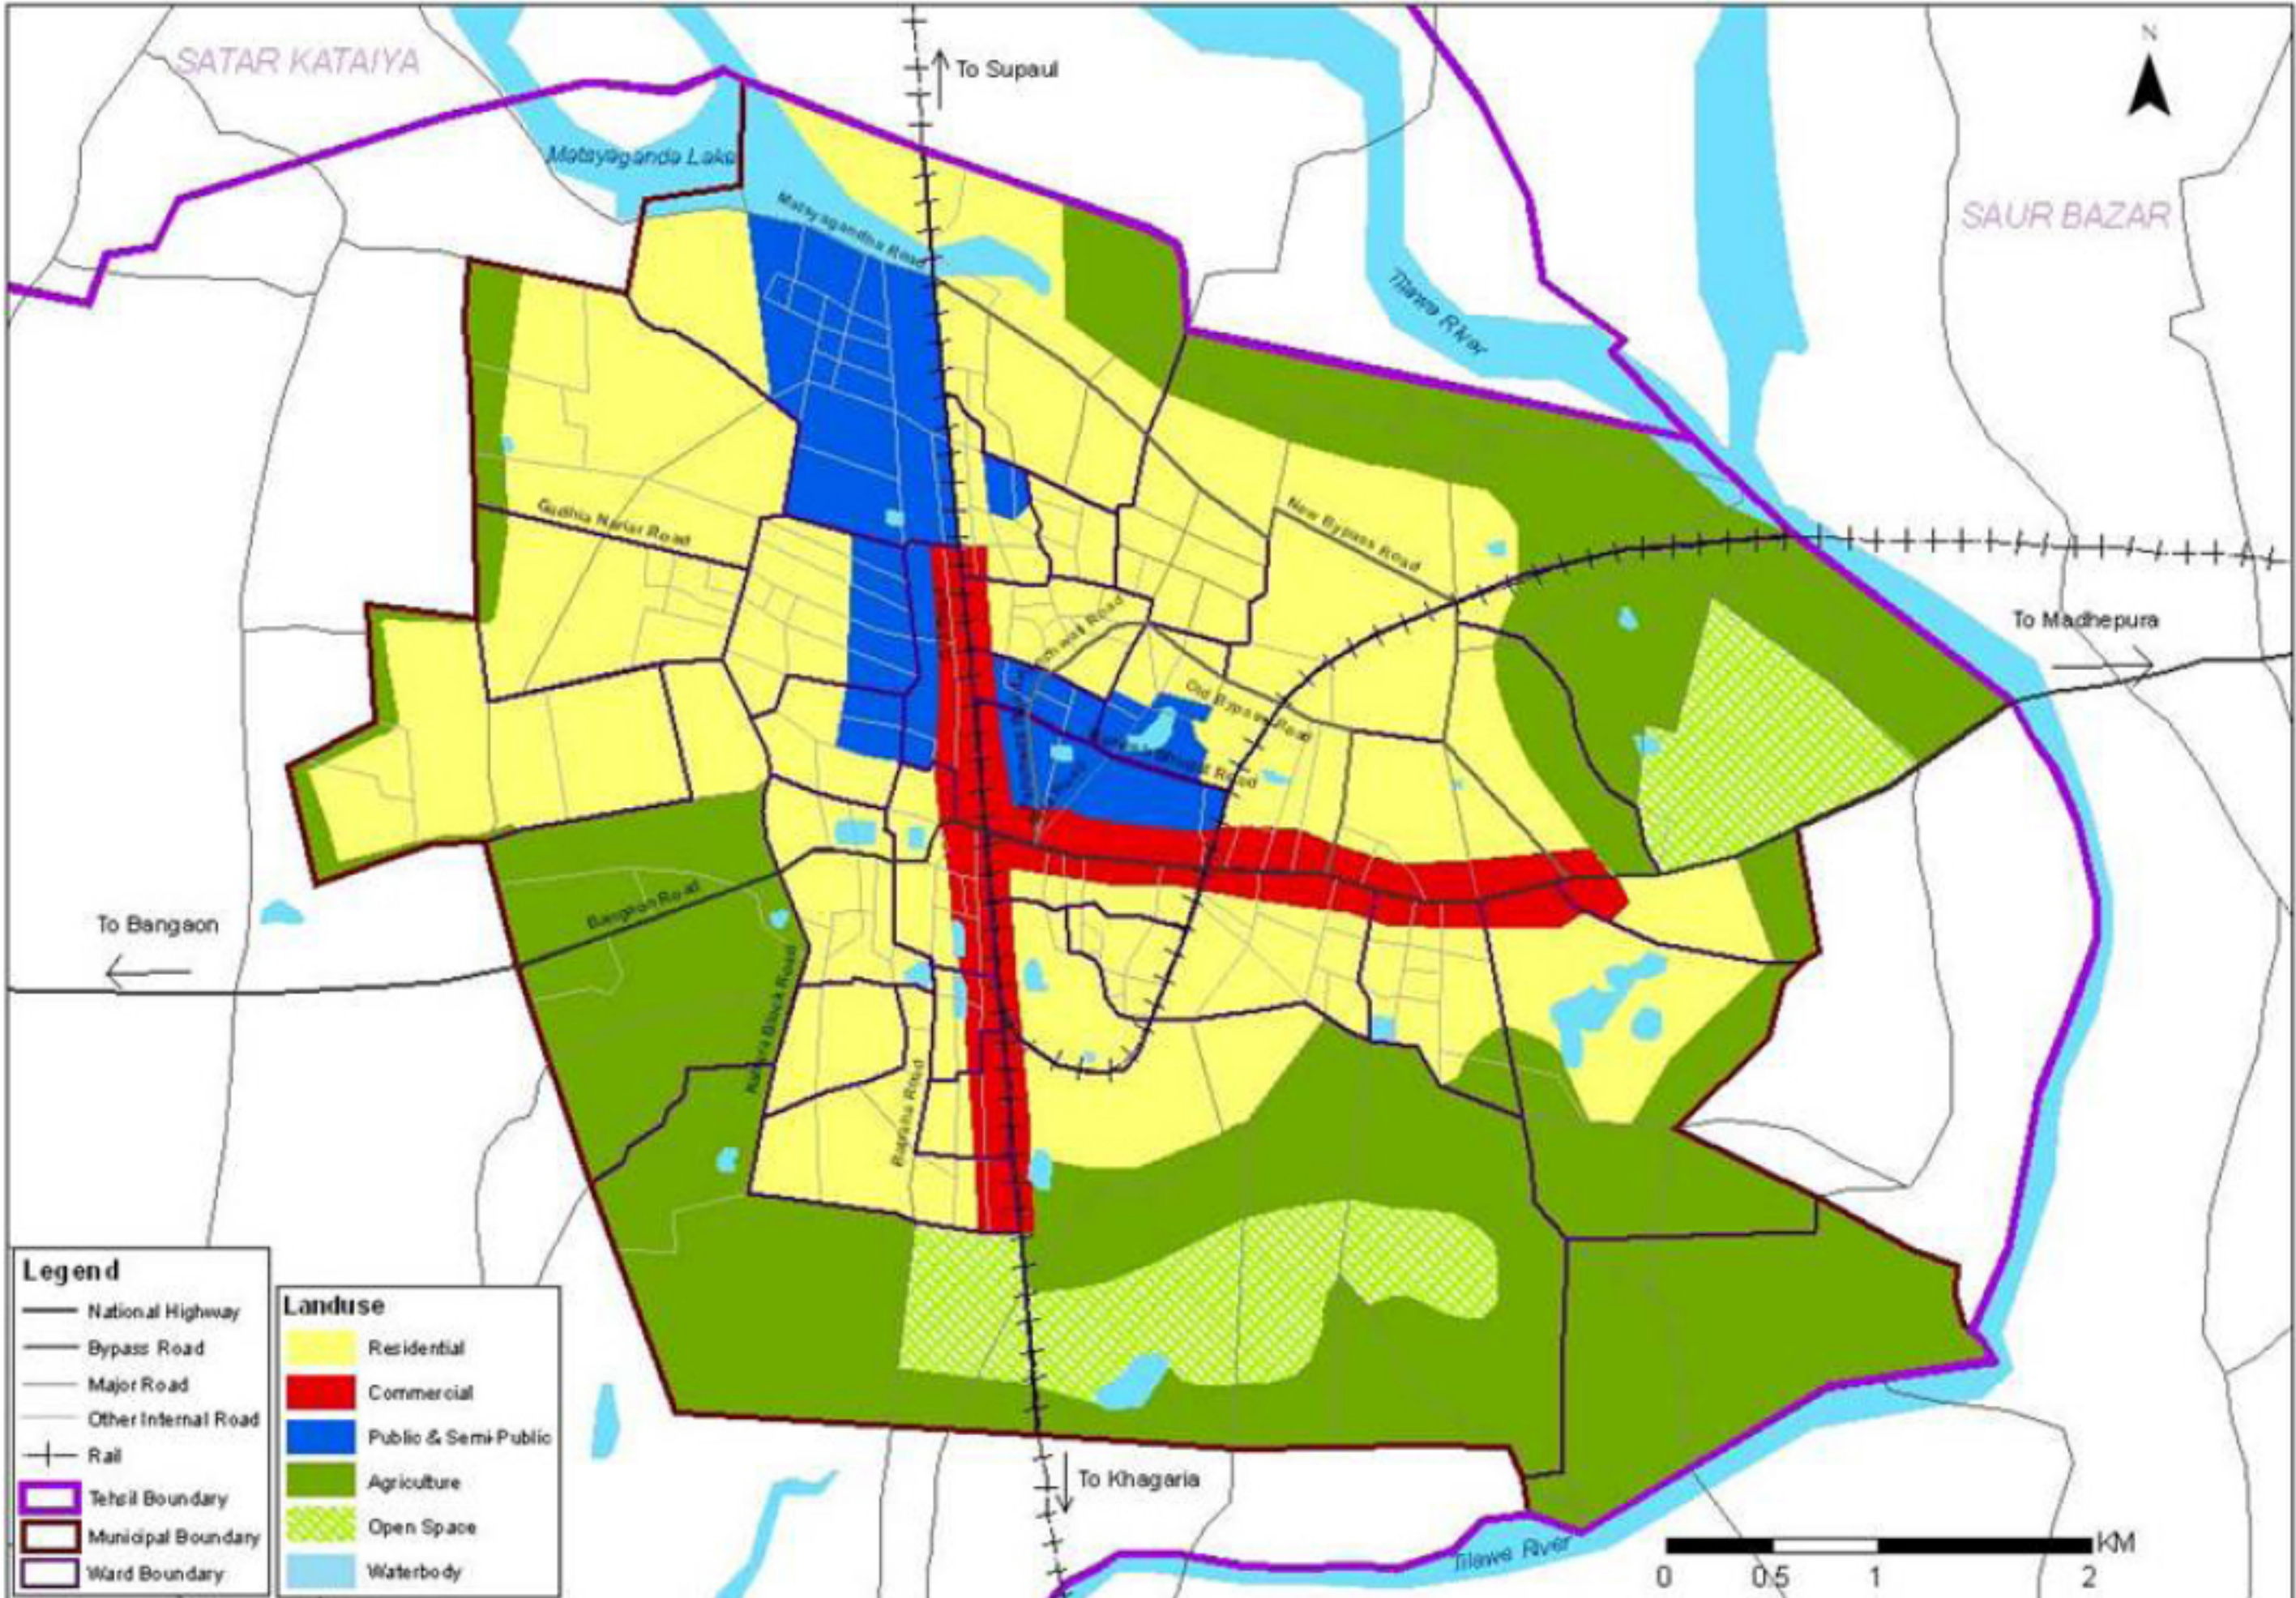

masterplansindia.com  
**LANDUSE SAHARSA TOWN**

**Legend**

- National Highway
- Bypass Road
- Major Road
- Other Internal Road
- + Rail
- ▭ Tehsil Boundary
- ▭ Municipal Boundary
- ▭ Ward Boundary

**Landuse**

- ▭ Residential
- ▭ Commercial
- ▭ Public & Semi-Public
- ▭ Agriculture
- ▭ Open Space
- ▭ Waterbody