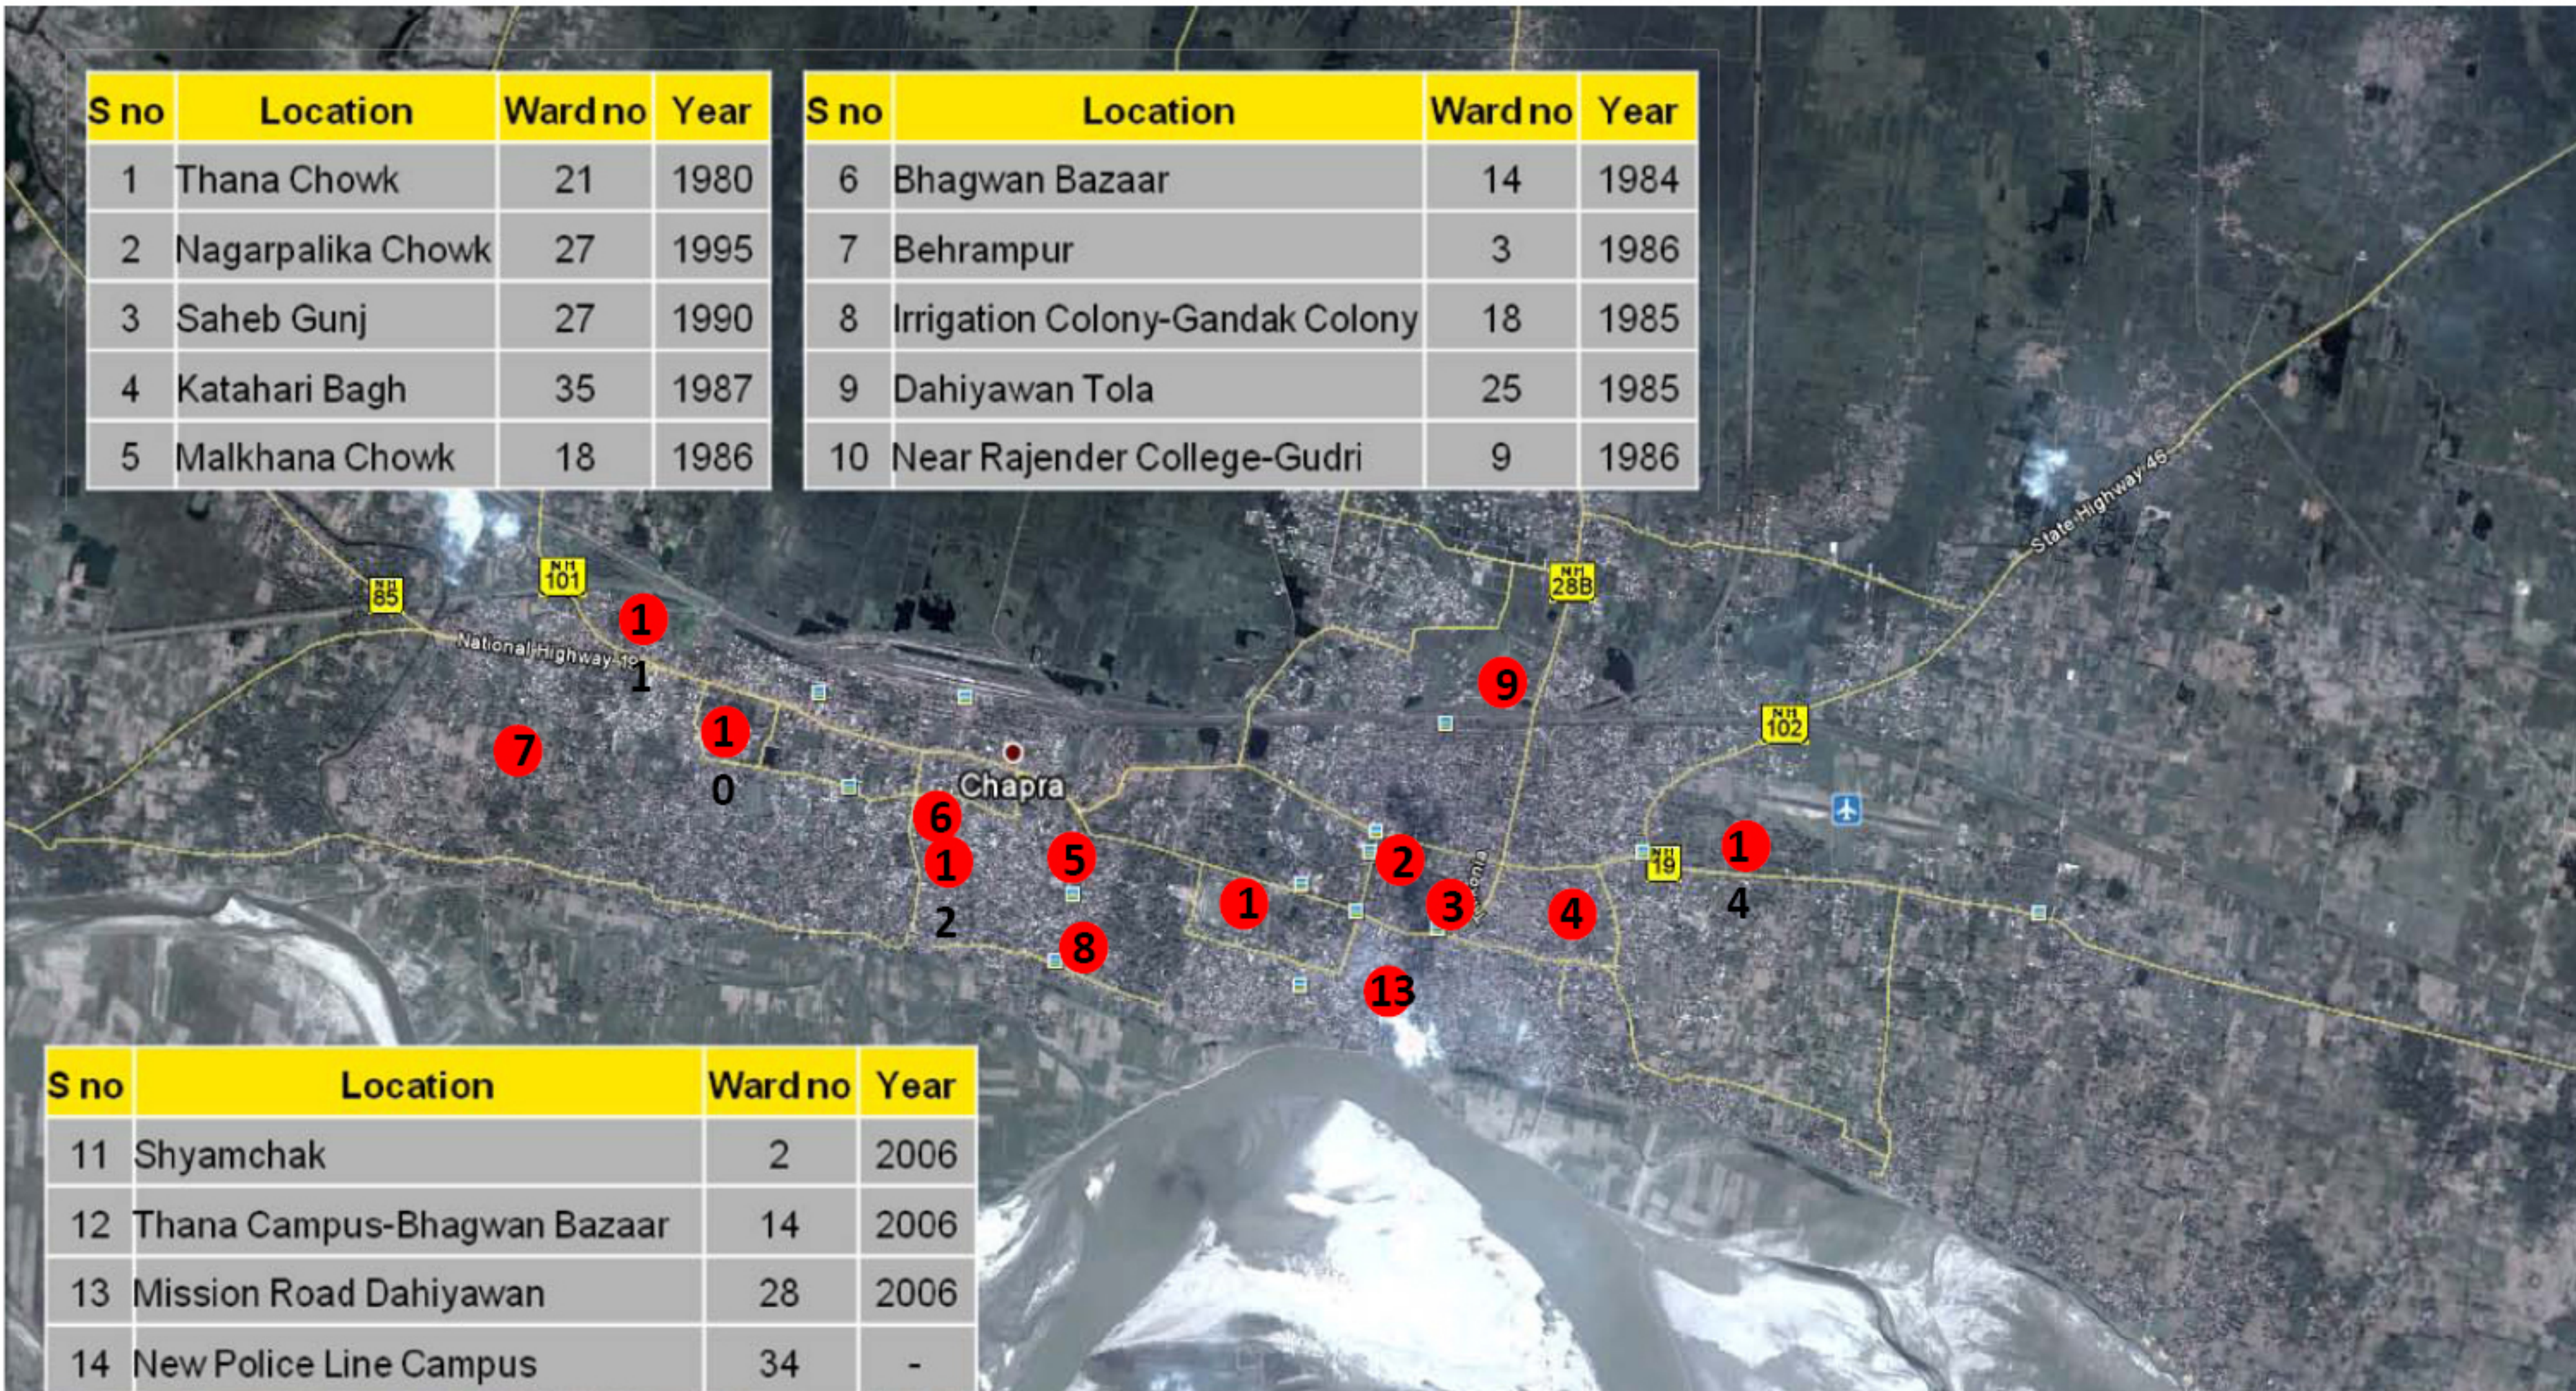

S no	Location	Ward no	Year
1	Thana Chowk	21	1980
2	Nagarpalika Chowk	27	1995
3	Saheb Gunj	27	1990
4	Katahari Bagh	35	1987
5	Malkhana Chowk	18	1986

S no	Location	Ward no	Year
6	Bhagwan Bazaar	14	1984
7	Behrampur	3	1986
8	Irrigation Colony-Gandak Colony	18	1985
9	Dahiyawan Tola	25	1985
10	Near Rajender College-Gudri	9	1986

S no	Location	Ward no	Year
11	Shyamchak	2	2006
12	Thana Campus-Bhagwan Bazaar	14	2006
13	Mission Road Dahiyawan	28	2006
14	New Police Line Campus	34	-