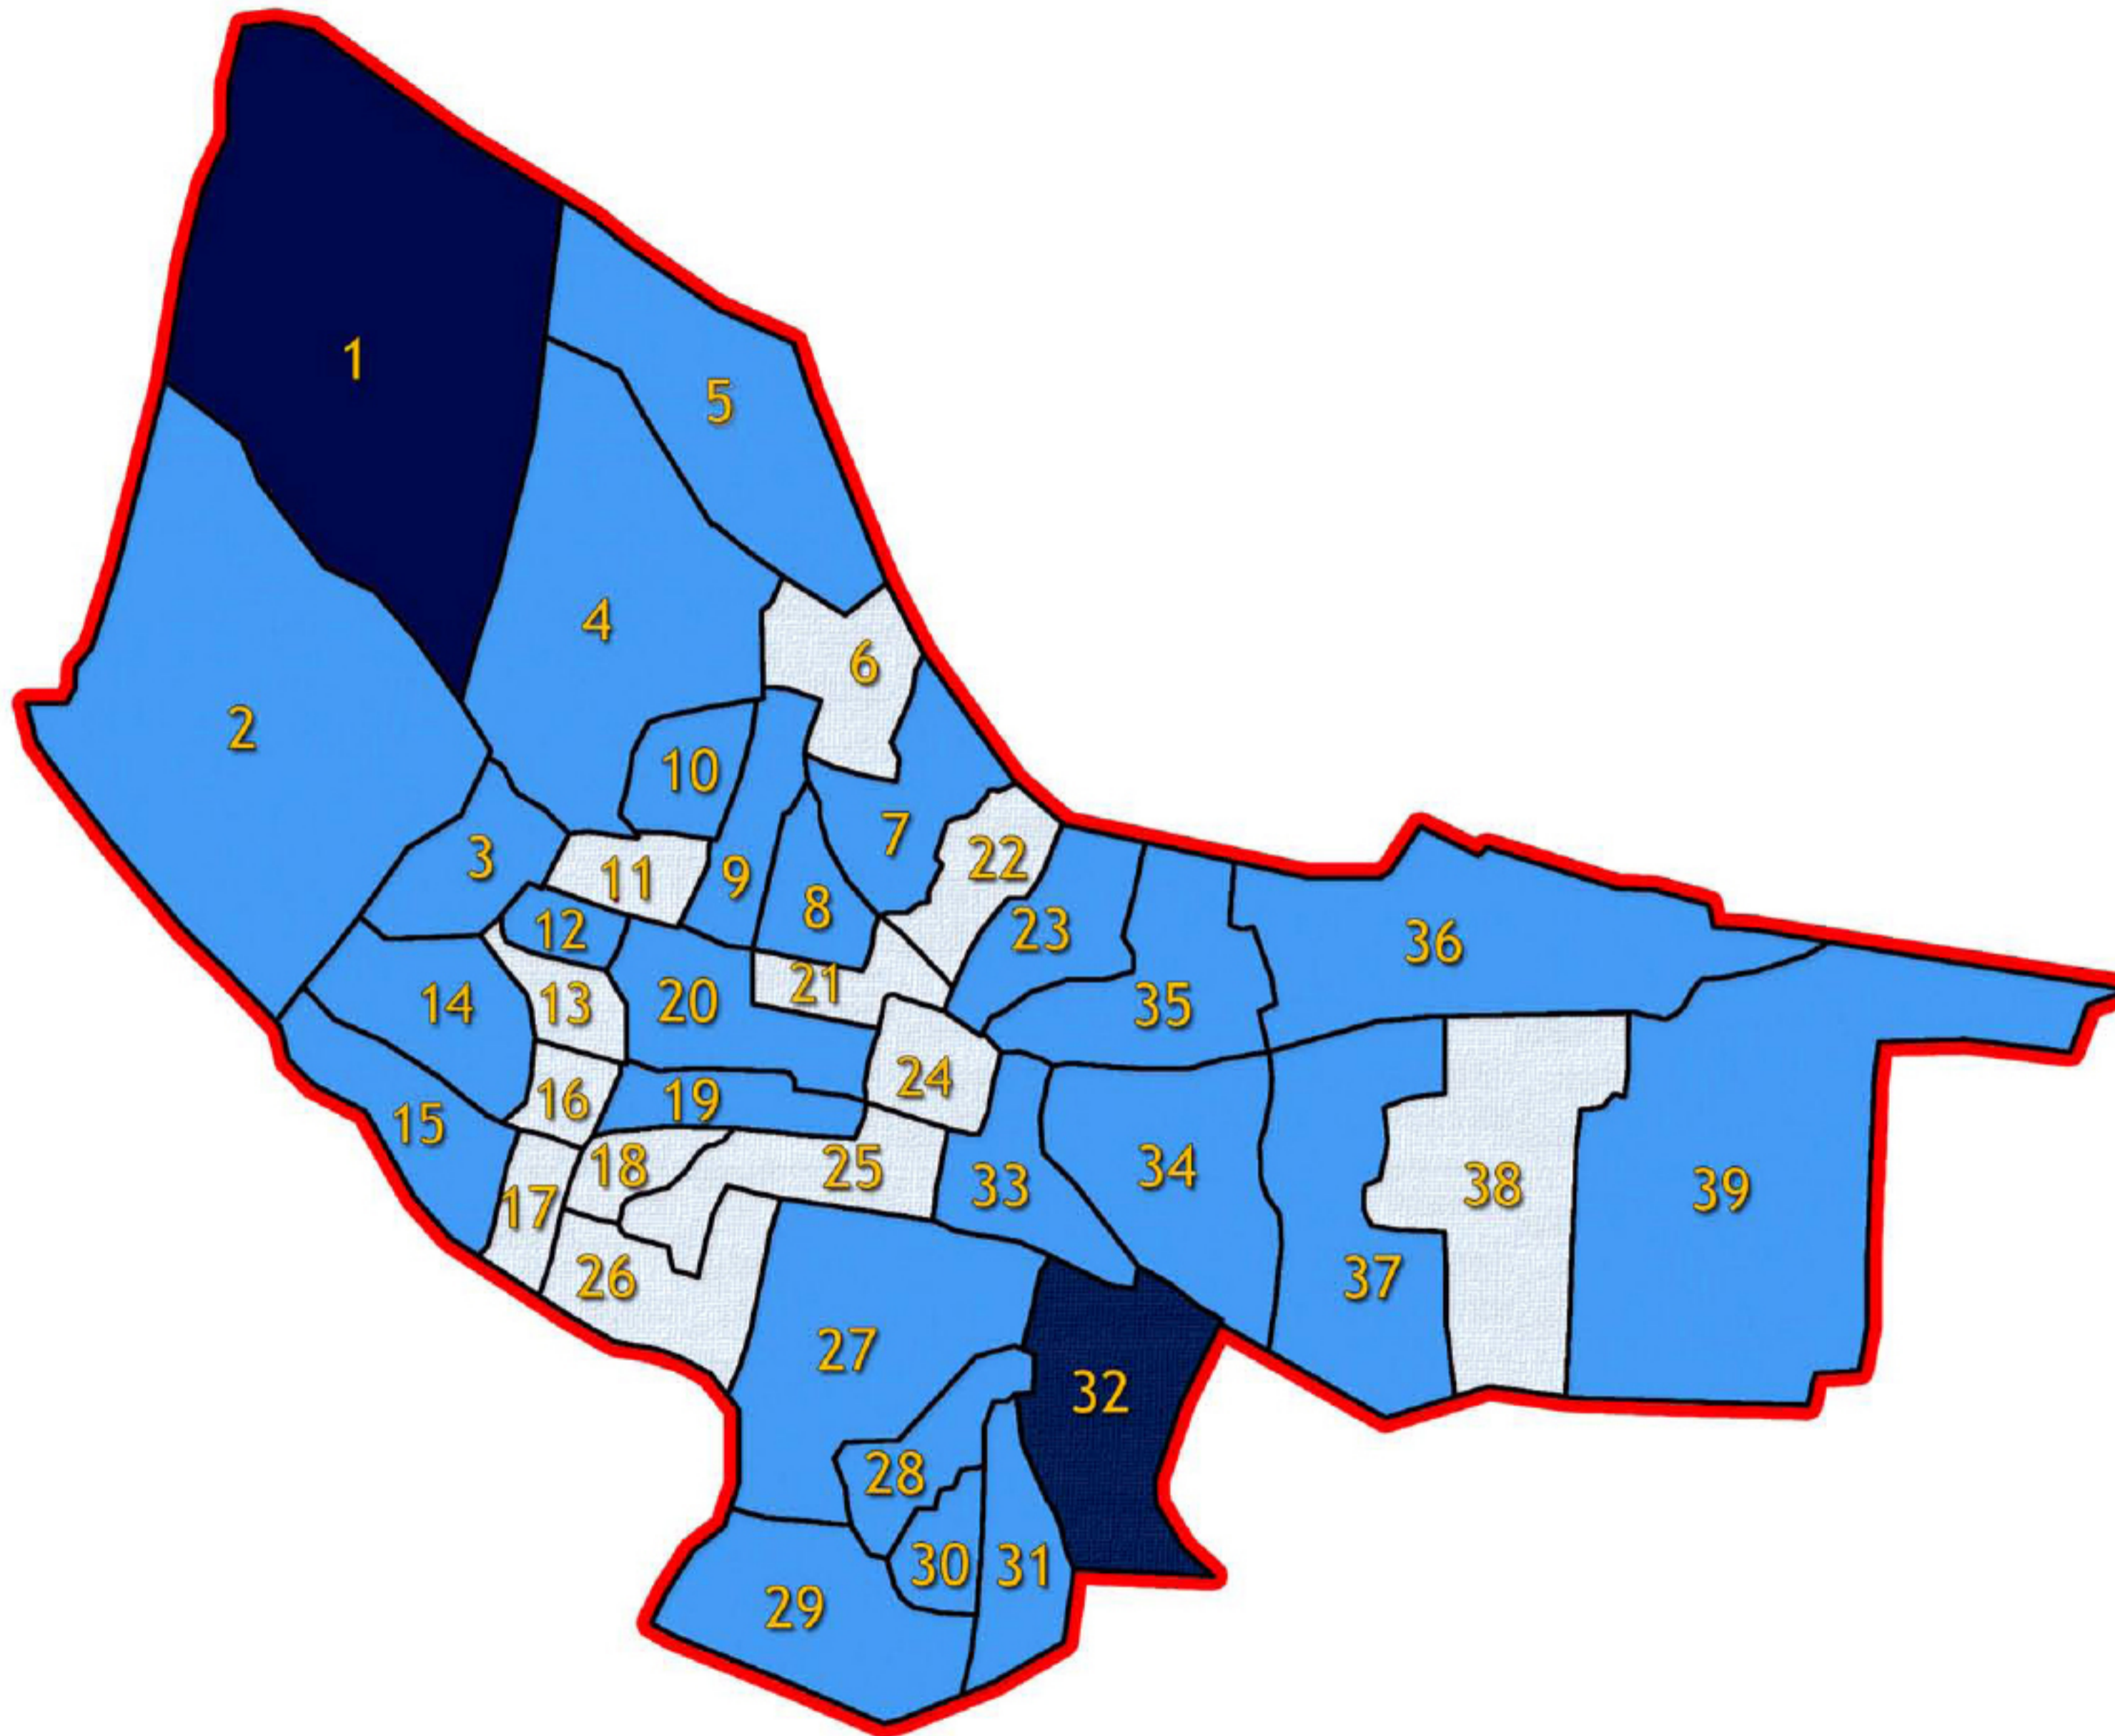

LEGEND

- BMC Boundary
- Ward Boundary
- 1000-3000
- 3000-5000
- >5000

SCALE: 500 250 0 0.5 1.0K

Source: Google Image 2010 & BM

BETTIAH MUNICIPAL COUNCIL  
Ward wise population distribution of BMC (2001)