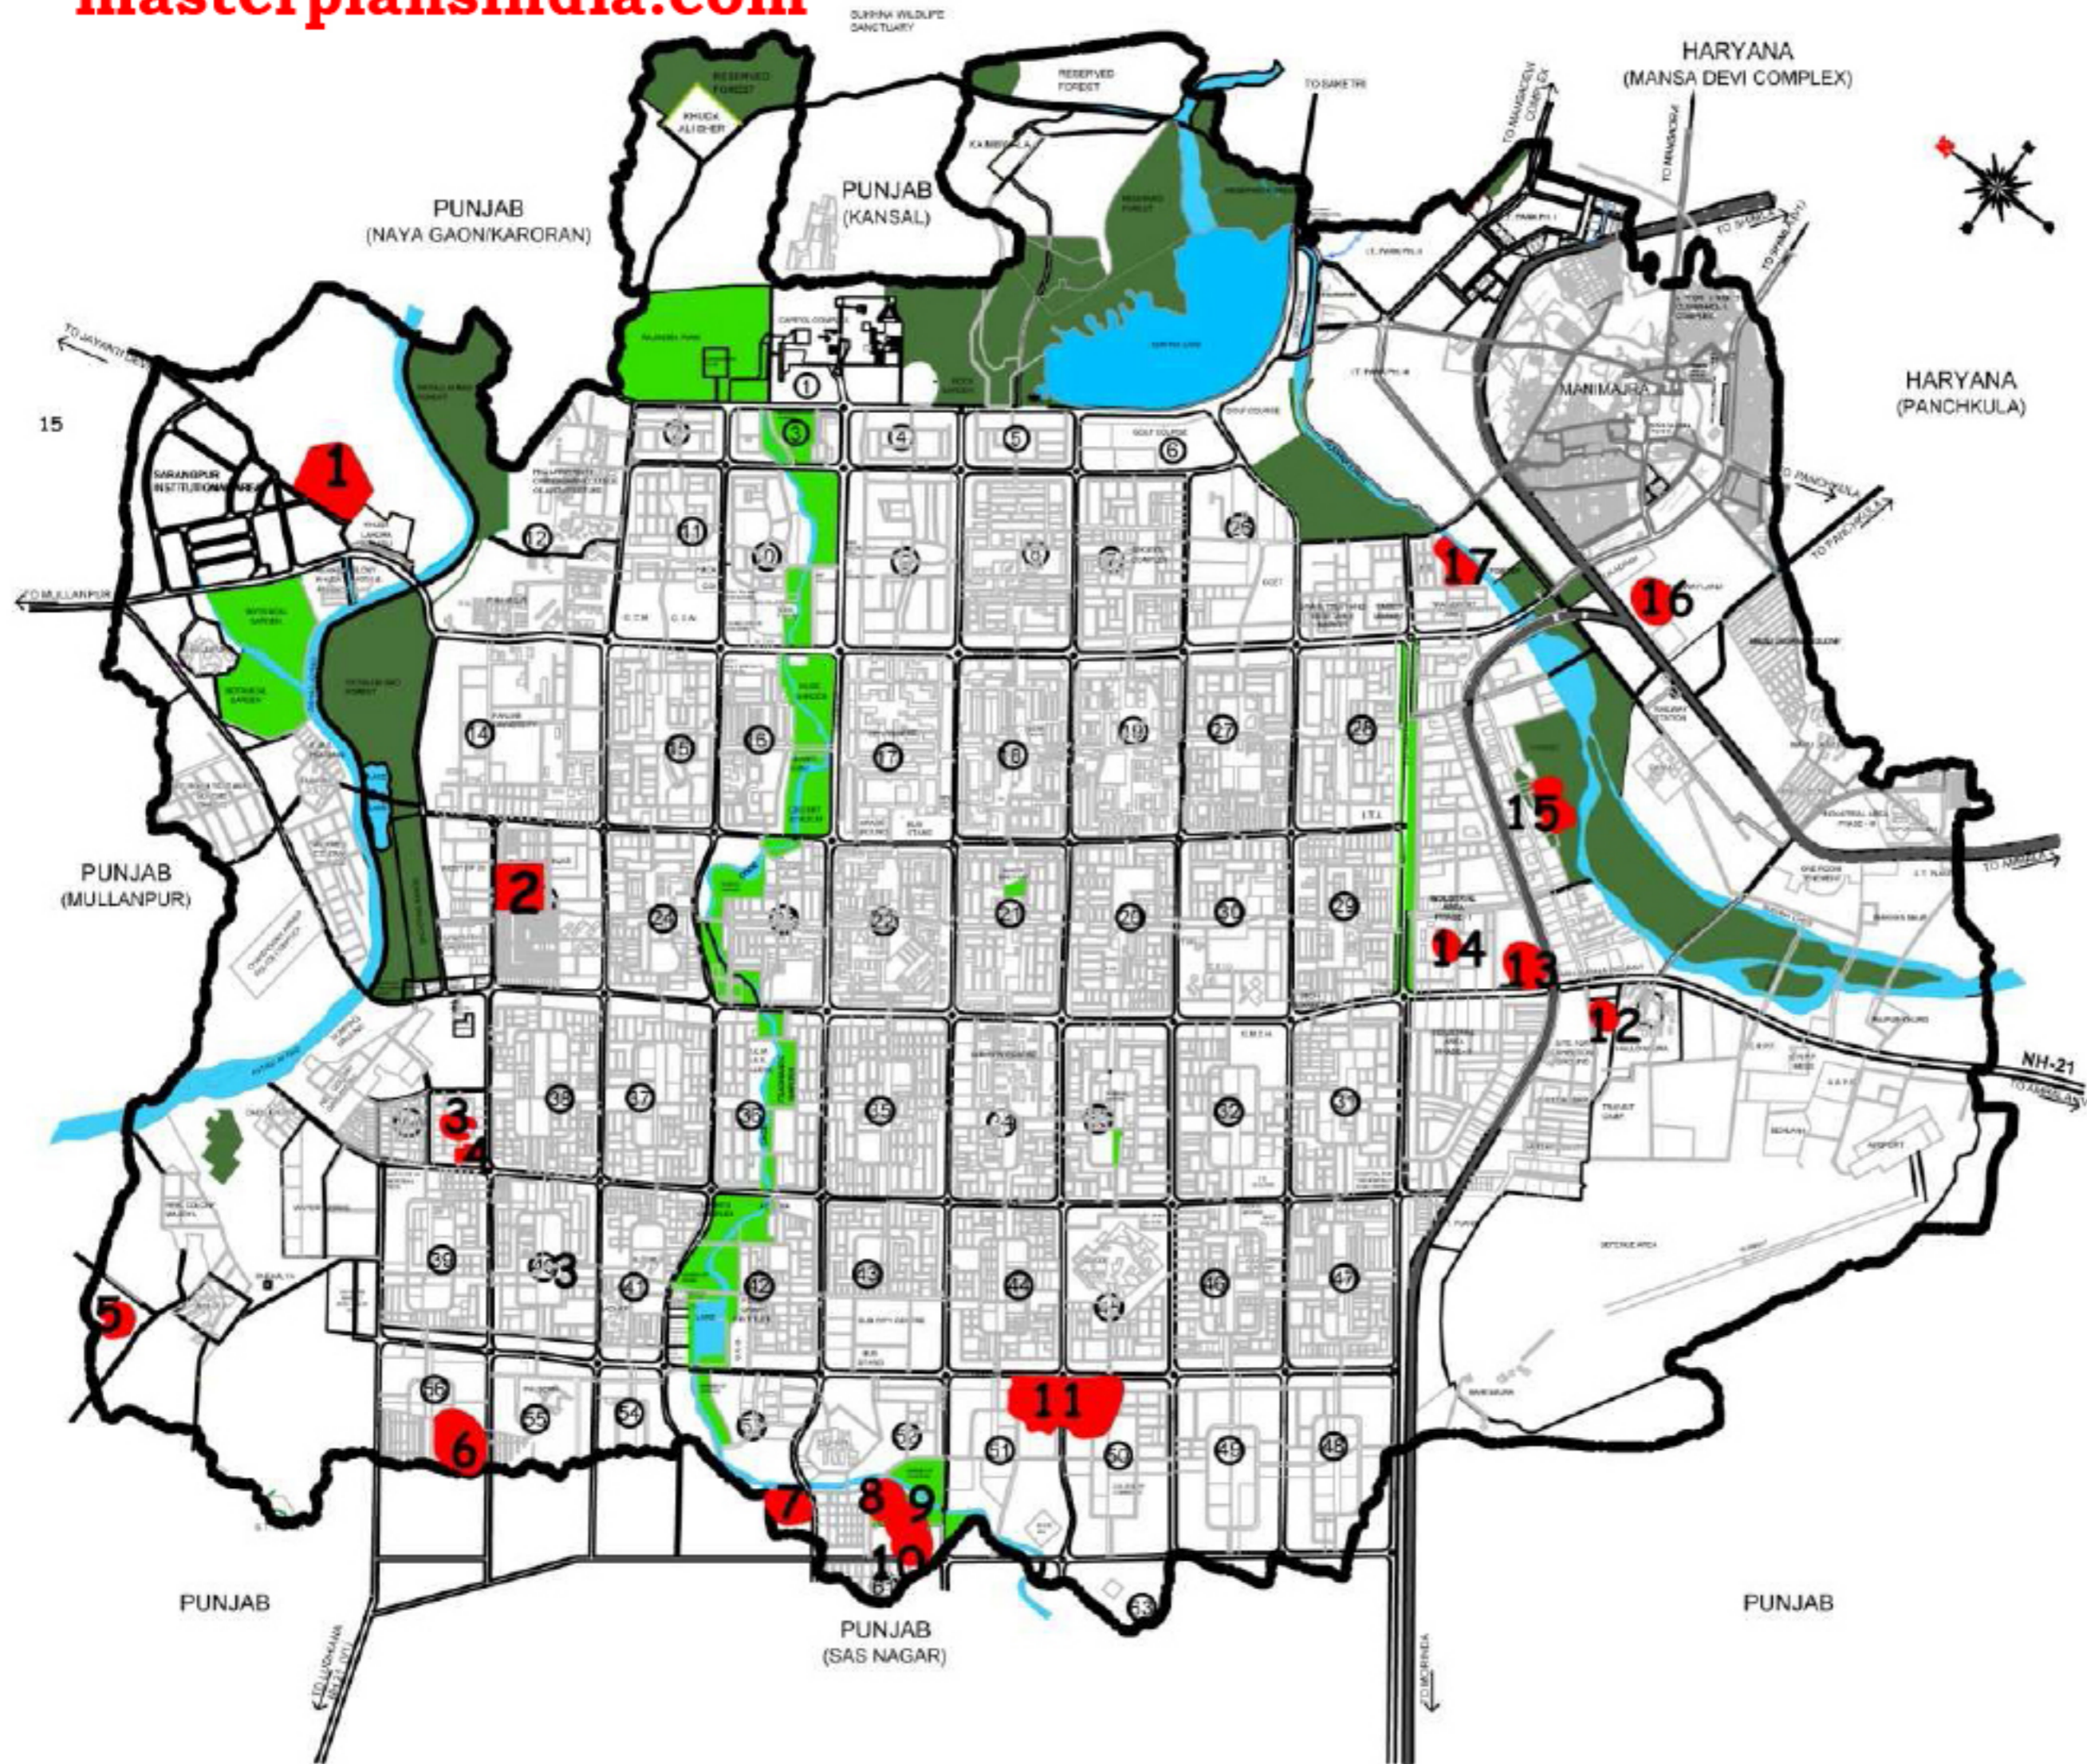

PLAN H6.3: LOCATION OF UNAUTHORISED COLONIES AS PER BIOMETRIC SURVEY OF 2006

masterplansindia.com

UN-AUTHORISED COLONIES

S.NO.	DESCRIPTION
1	KALYAN COLONY
2	KUMHAR COLONY
3	SHAHPUR COLONY
4	RAJIV COLONY
5	GURU SAGAR COLONY
6	L.B.S. COLONY
7	NEHRU COLONY
8	PANDIT COLONY
9	KULDIP COLONY
10	MAZDOOR COLONY
11	COLONY NO. 5
12	AMBEDKAR COLONY
13	KABARI COLONY
14	SANJAY COLONY
15	COLONY NO. 4
16	S.B.S. COLONY
17	MADRASI COLONY
18	JANTA COLONY

Due to pro-active steps taken by the Chandigarh Administration, new rehabilitation colonies have been constructed as per Rehabilitation Plan. Some of the aforesaid colonies have thus been rehabilitated.

Source – Department of Urban Planning, Chandigarh Administration