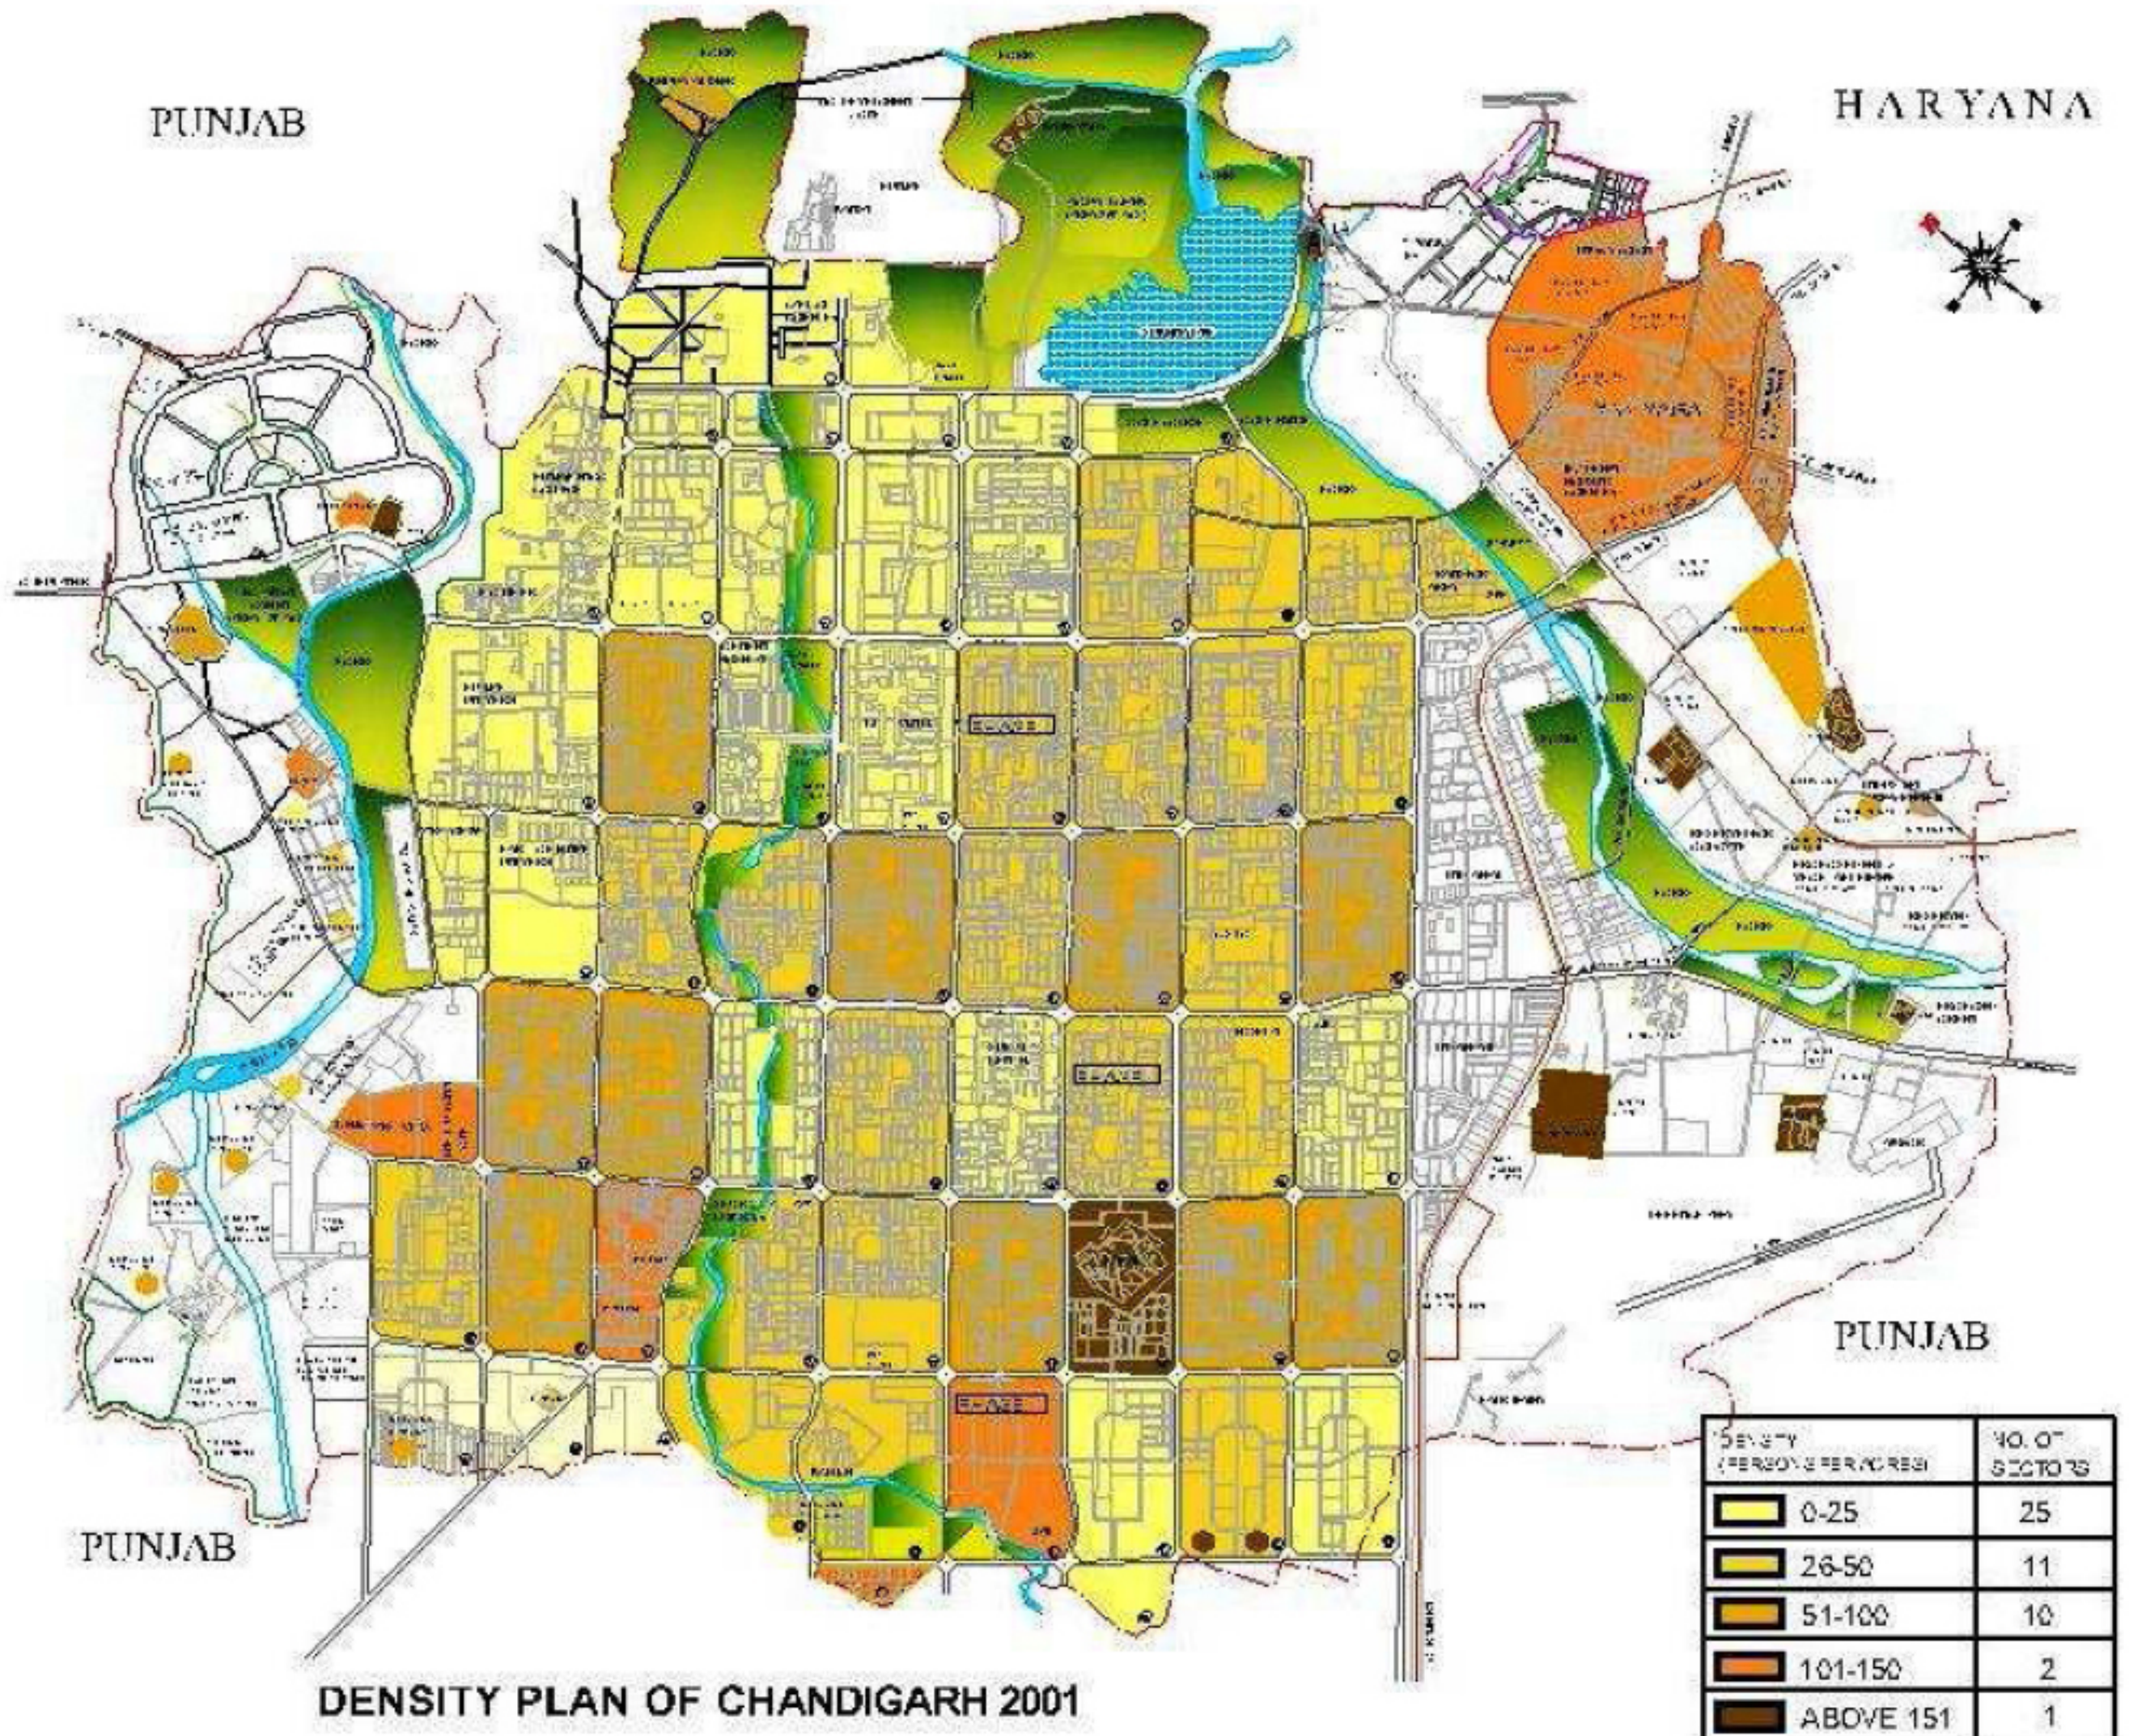

PLAN D2 - DENSITY PLAN OF CHANDIGARH (AS PER CENSUS -2001)

masterplansindia.com

DENSITY PLAN OF CHANDIGARH 2001