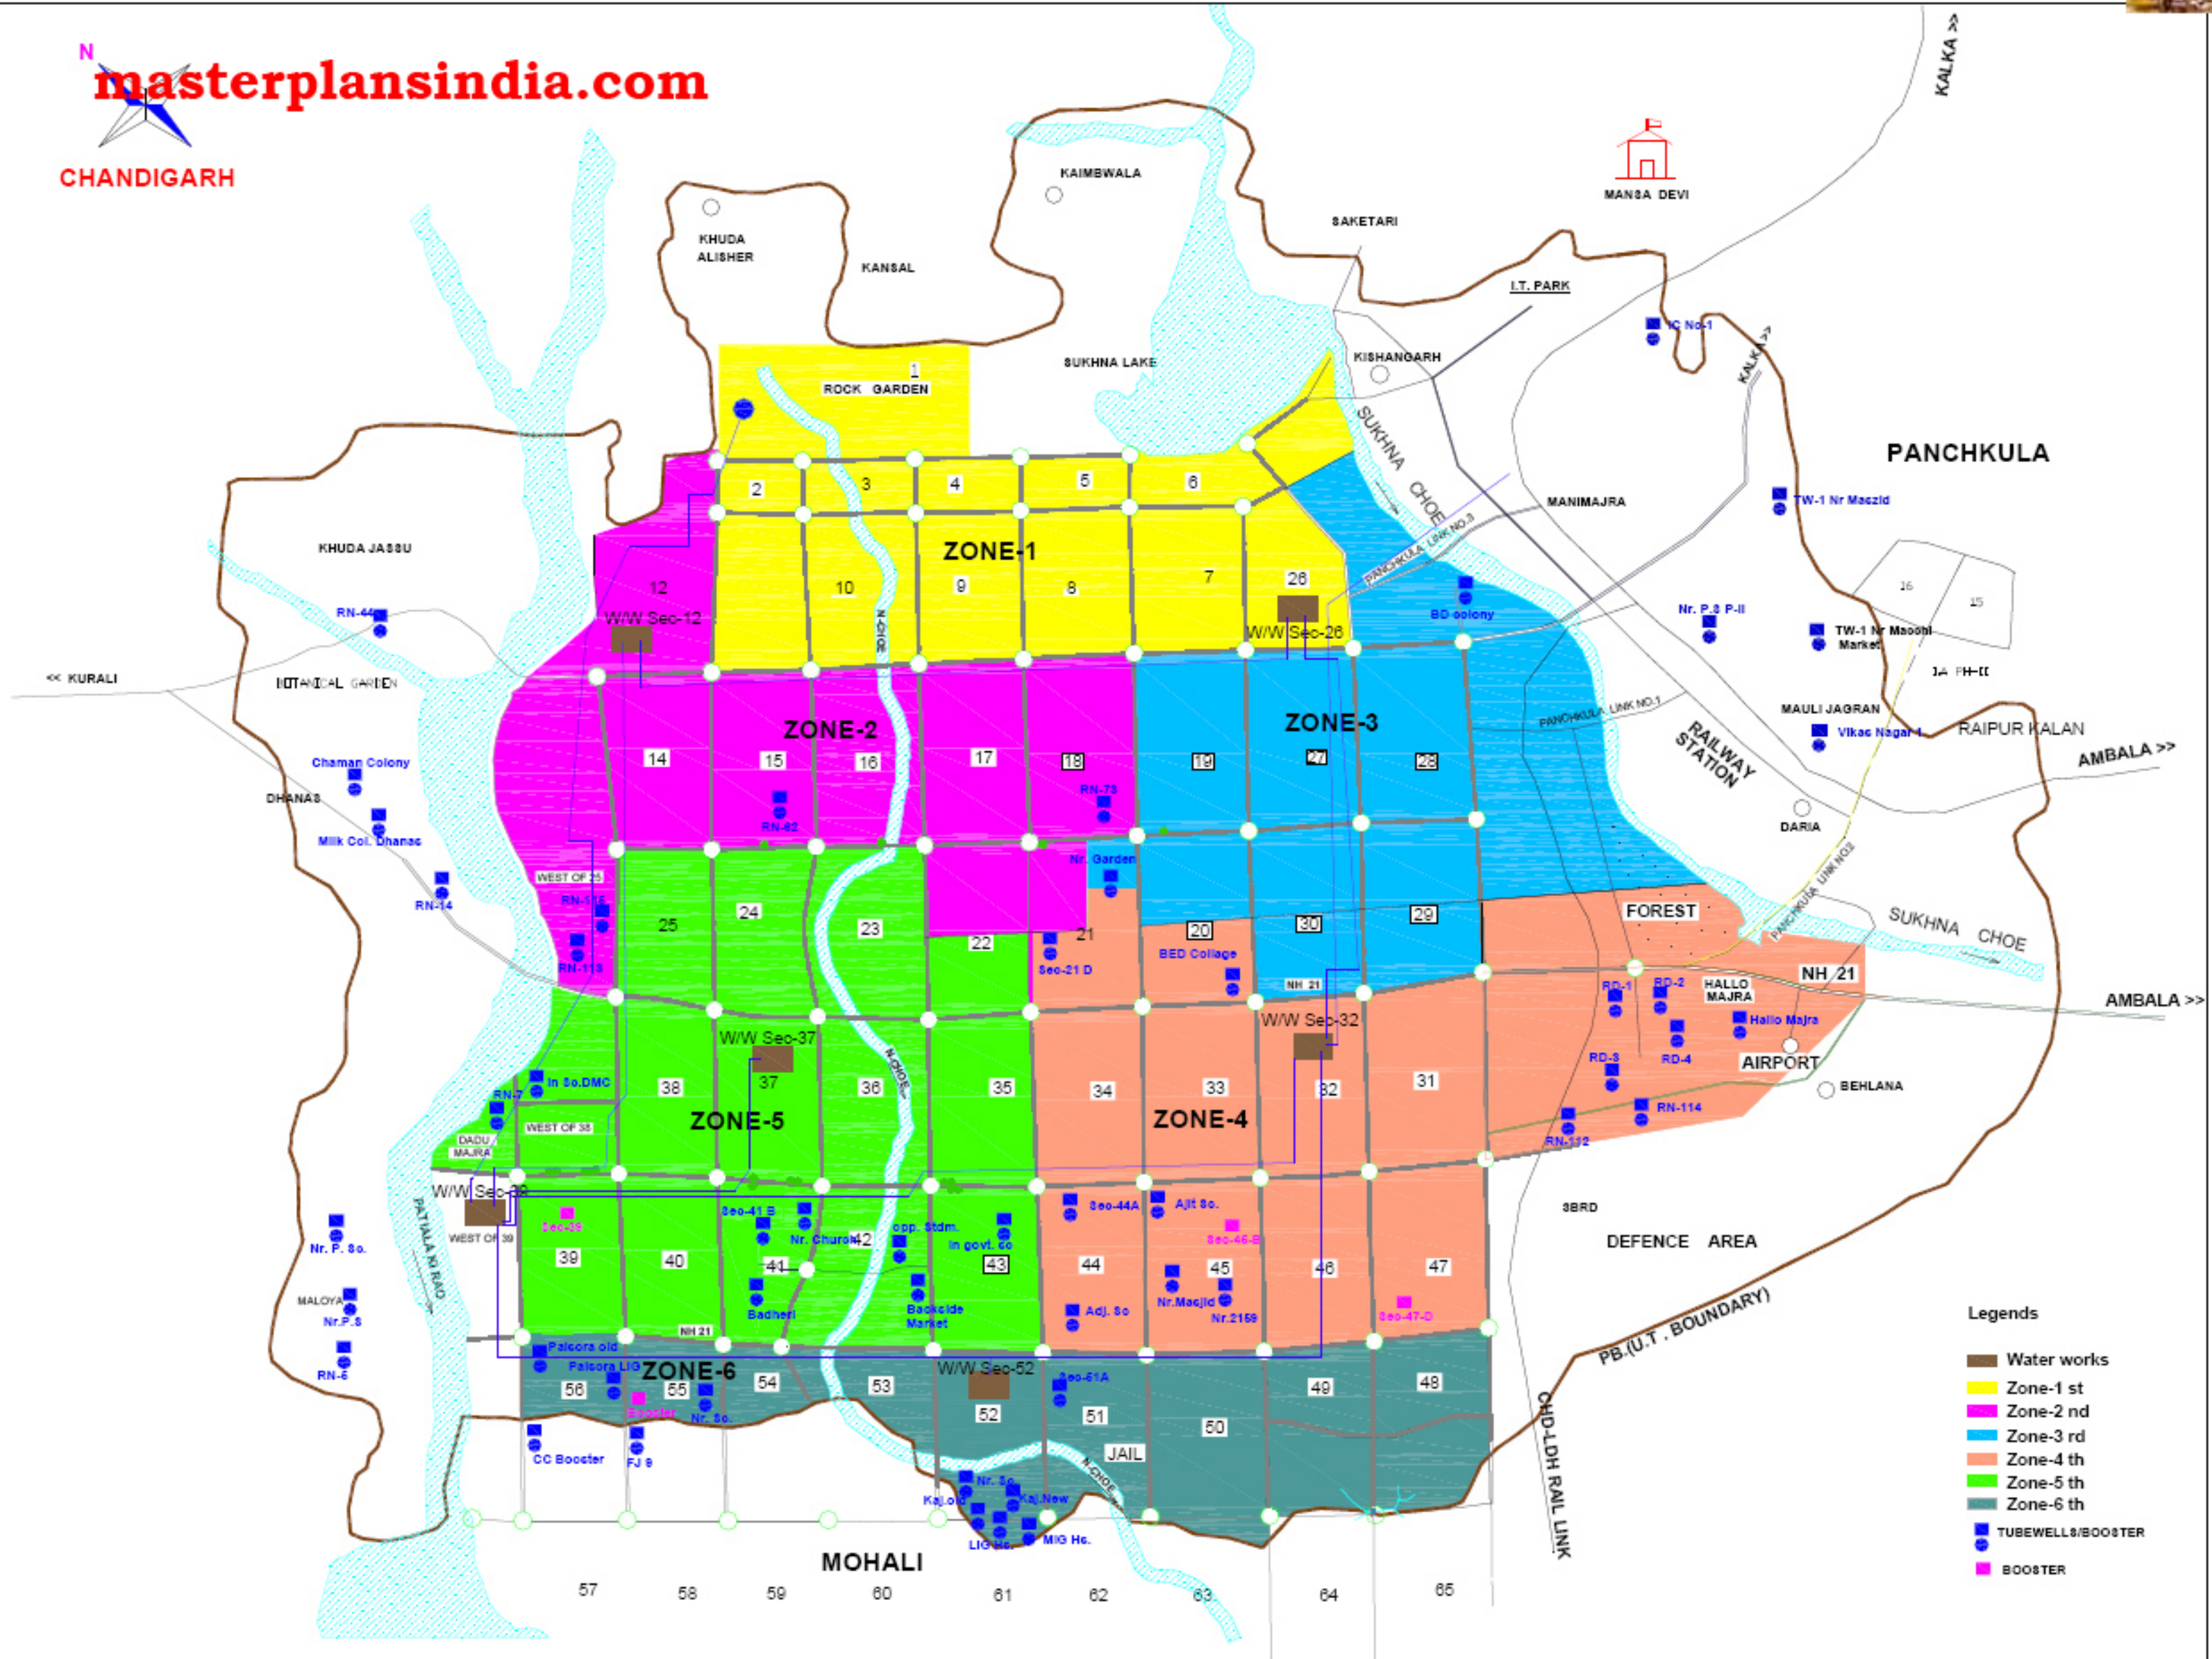

masterplansindia.com

CHANDIGARH

- Legends**
- Water works
  - Zone-1 st
  - Zone-2 nd
  - Zone-3 rd
  - Zone-4 th
  - Zone-5 th
  - Zone-6 th
  - TUBEWELLS/BOOSTER
  - BOOSTER