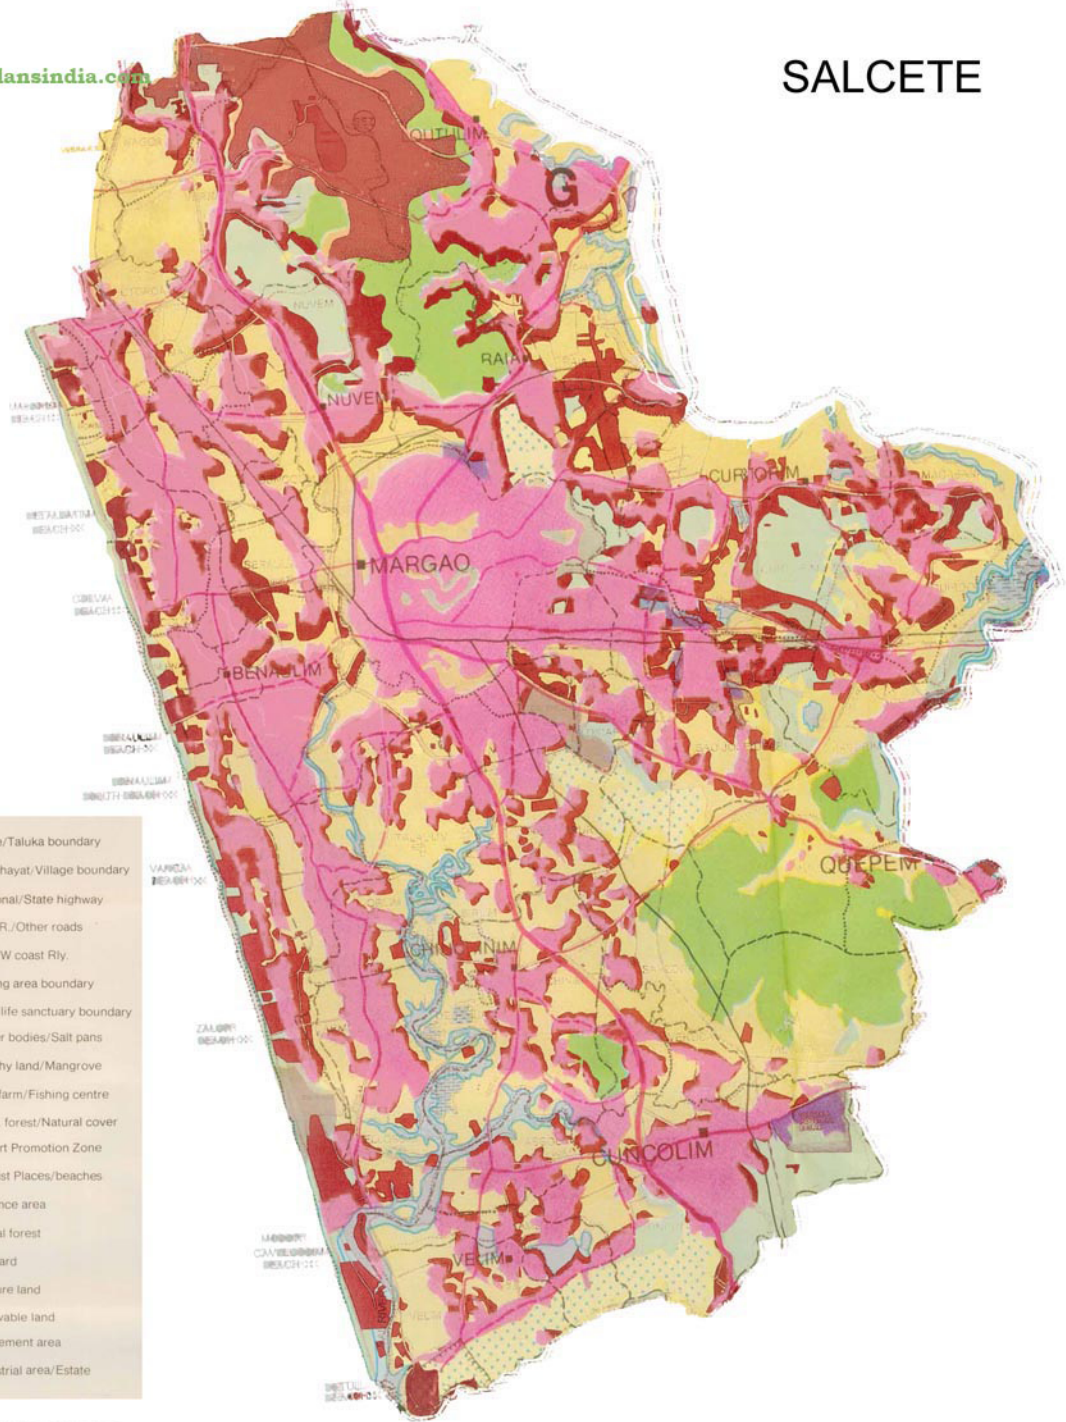

SALCETE

- State/Taluka boundary
- Panchayat/Village boundary
- National/State highway
- M.D.R./Other roads
- S.C./W coast Rly.
- Mining area boundary
- Wild life sanctuary boundary
- Water bodies/Salt pans
- Marshy land/Mangrove
- Fish farm/Fishing centre
- Govt. forest/Natural cover
- Export Promotion Zone
- Tourist Places/beaches
- Defence area
- Social forest
- Orchard
- Pasture land
- Cultivable land
- Settlement area
- Industrial area/Estate

NEW SETTLEMENT AREA