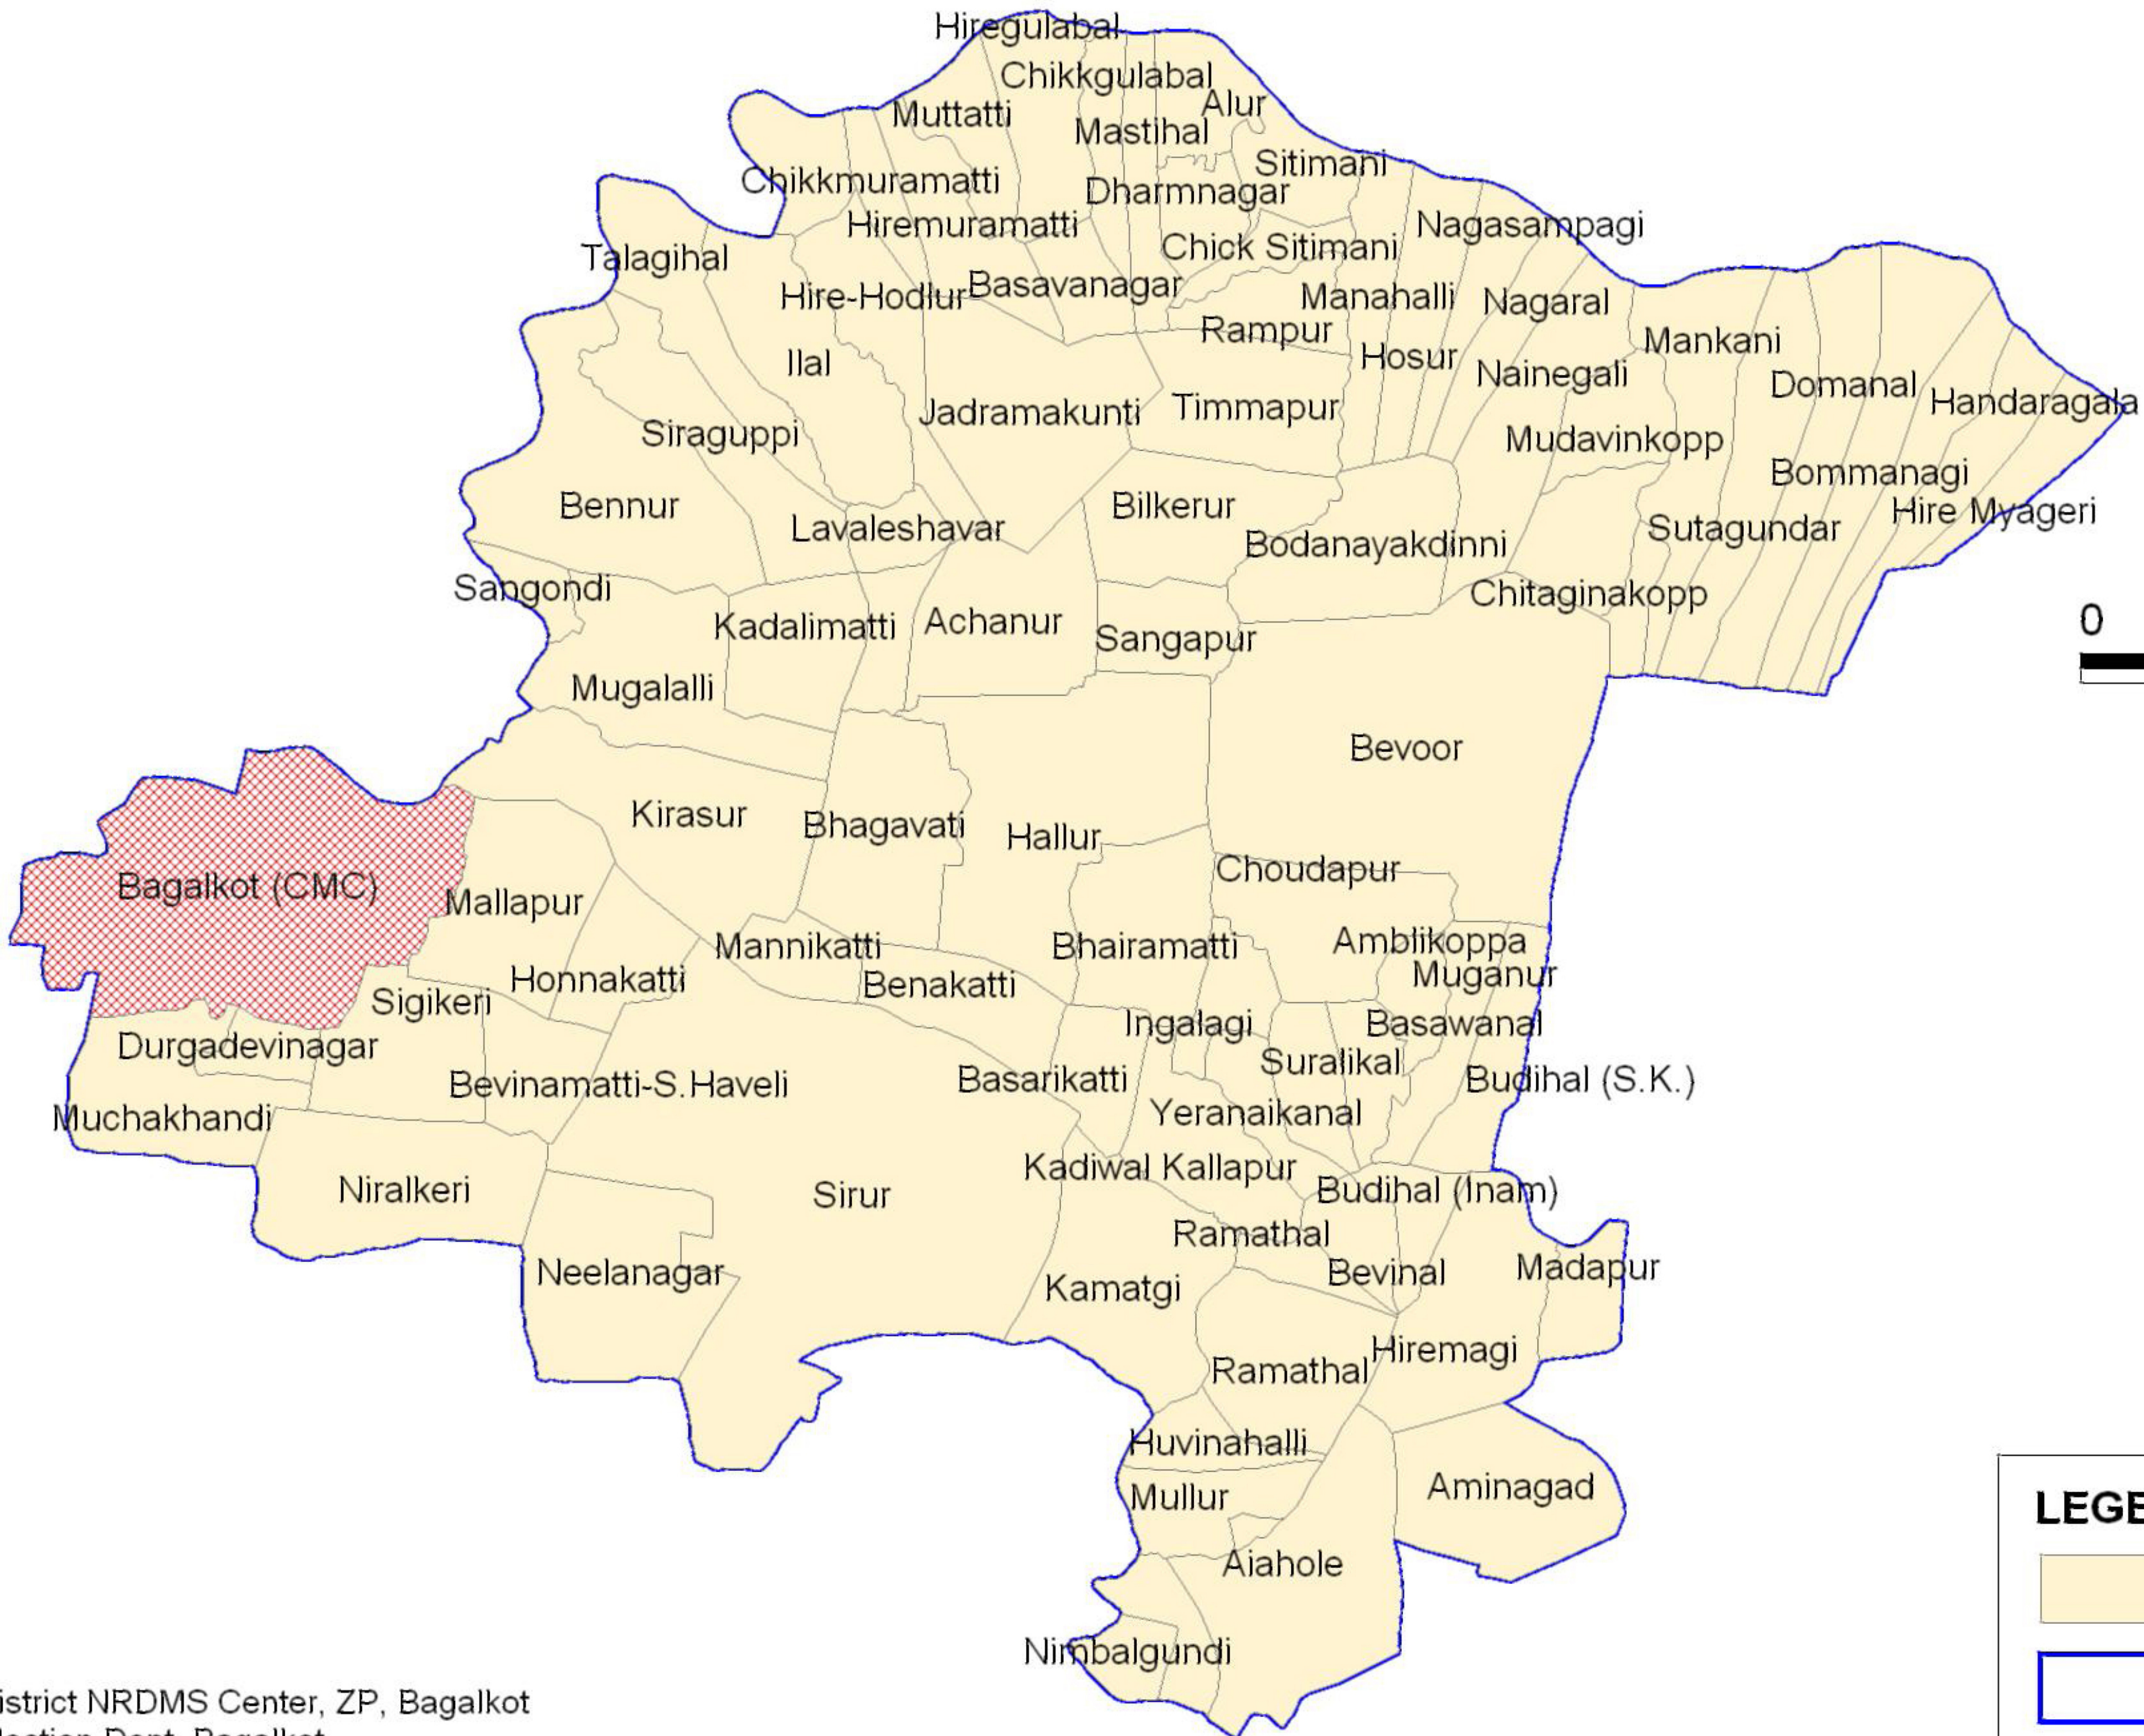

24- BAGALKOT ASSEMBLY CONSTITUENCY MAP

kilometers

LEGEND

- VILLAGE BOUNDARY
- LAC BOUNDARY