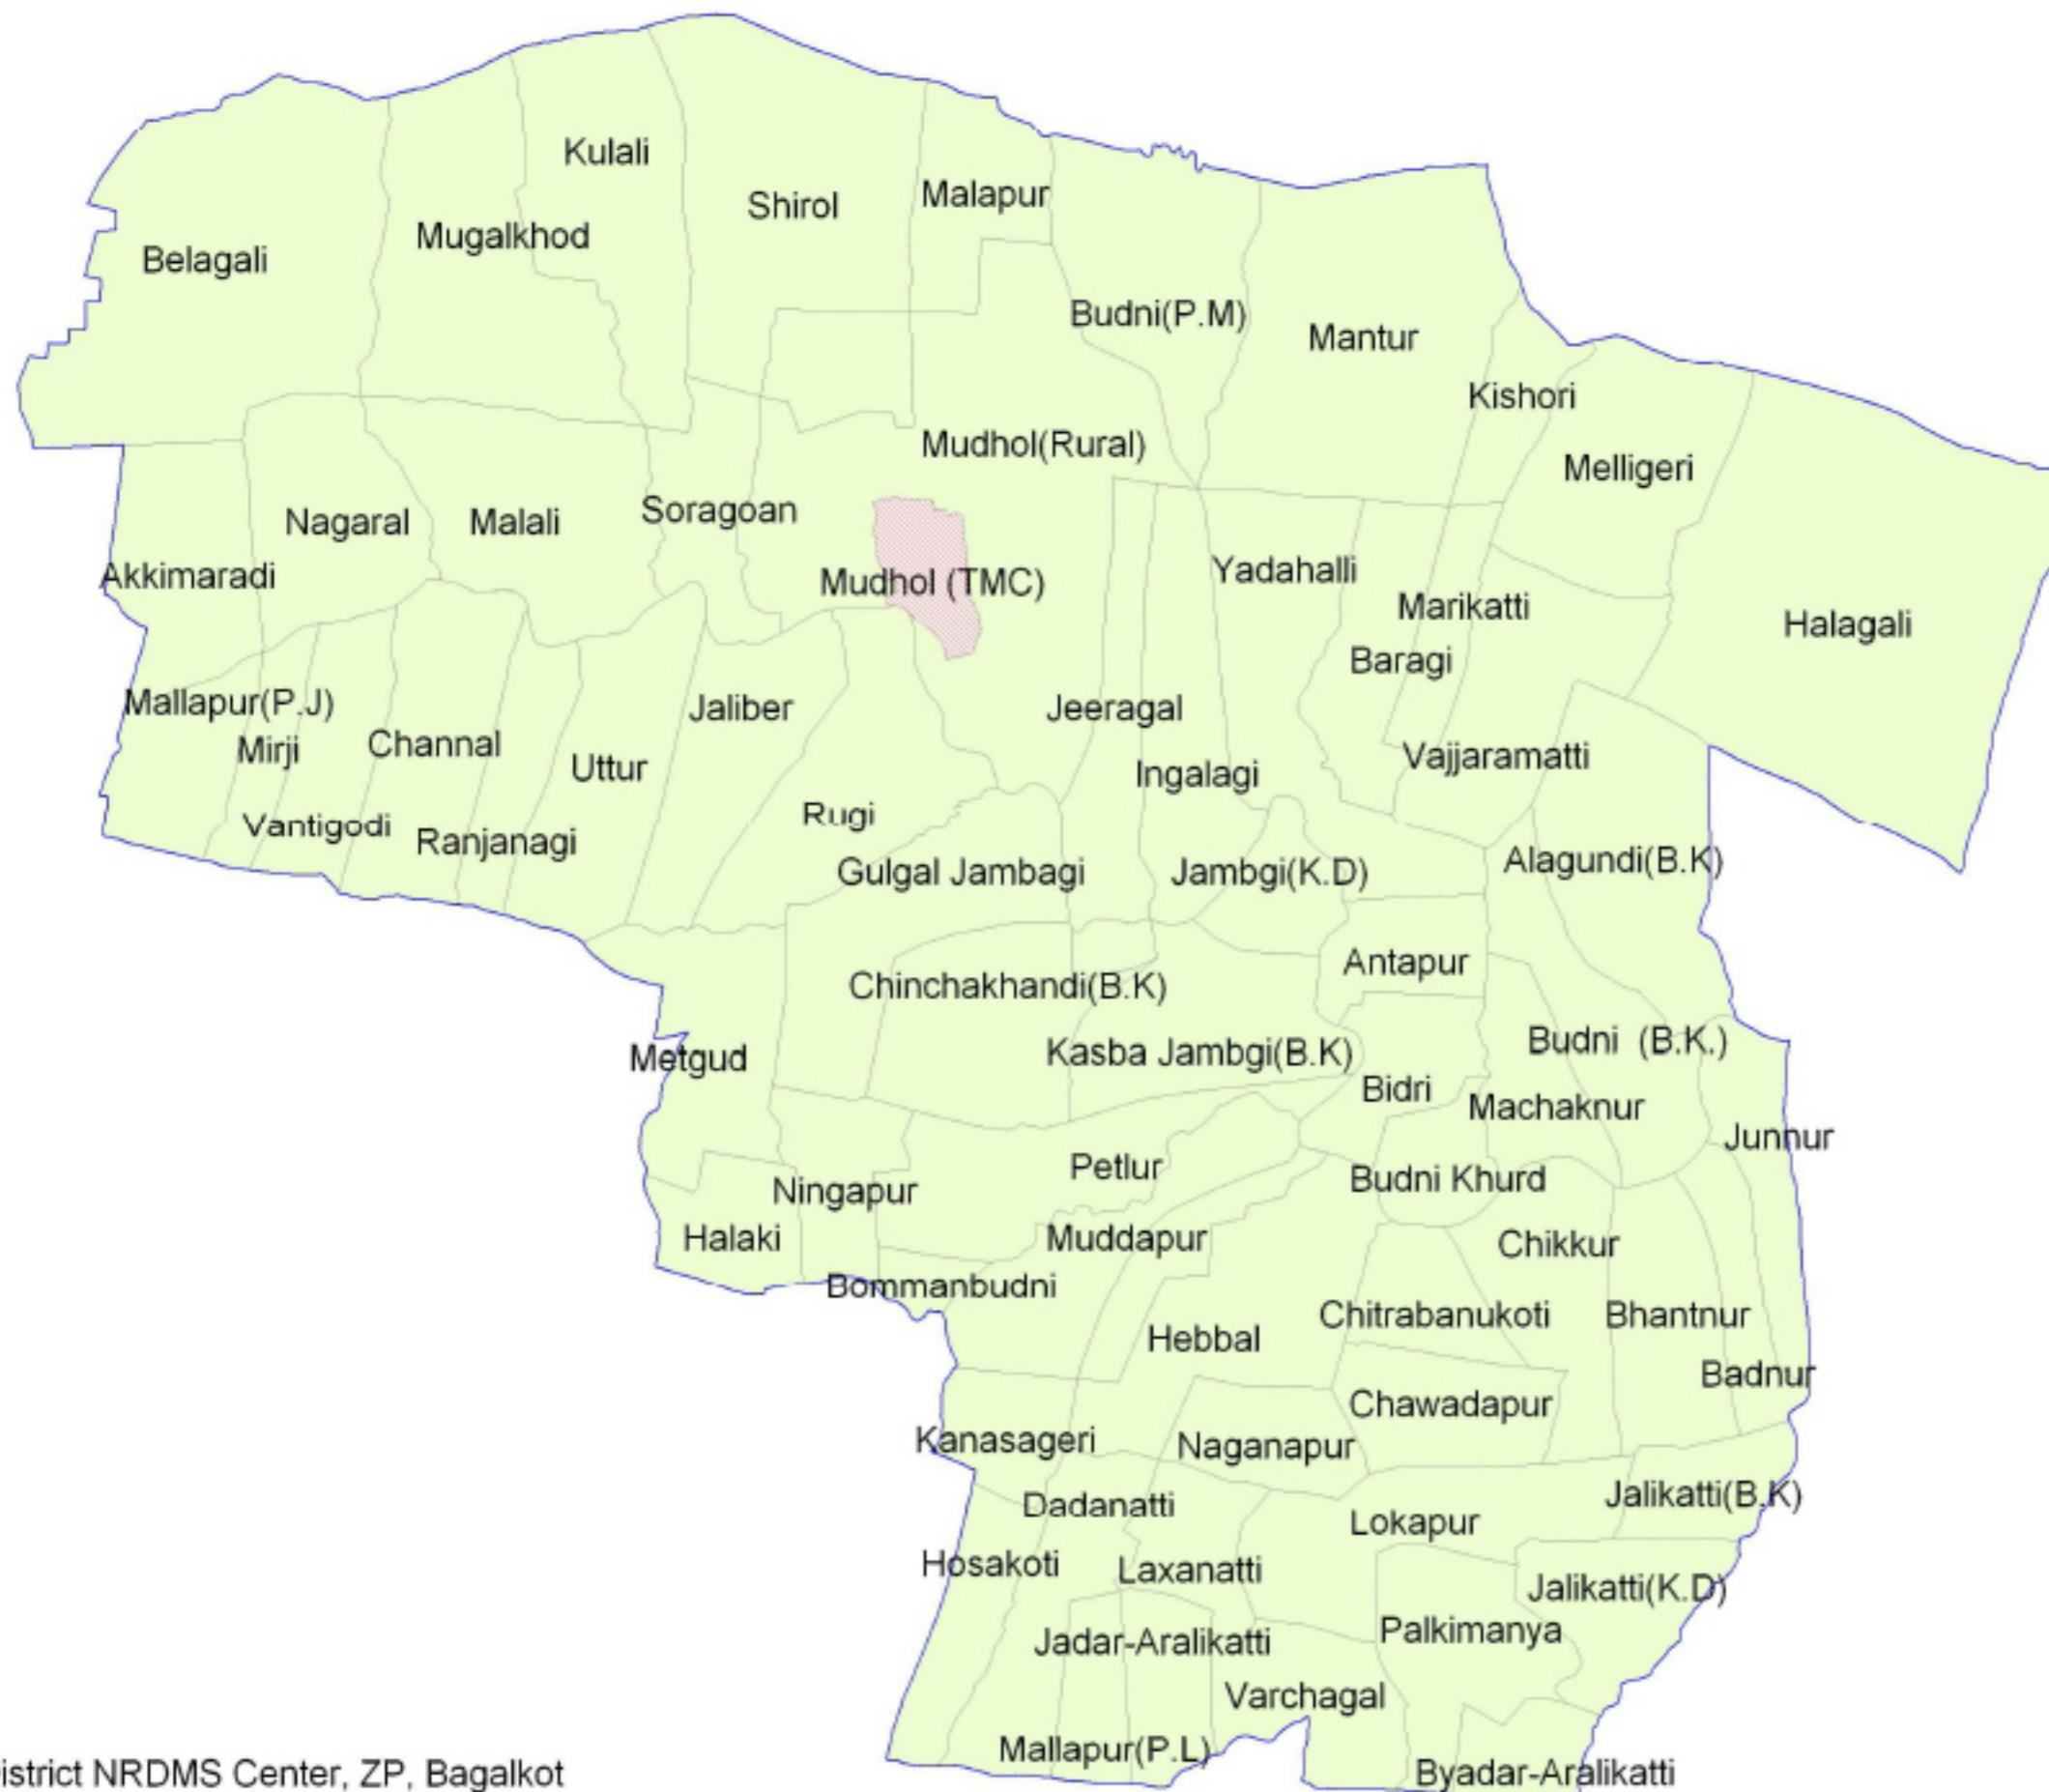

19- MUDHOL (SC) ASSEMBLY CONSTITUENCY MAP

LEGEND

- VILLAGE BOUNDARY
- LAC BOUNDARY