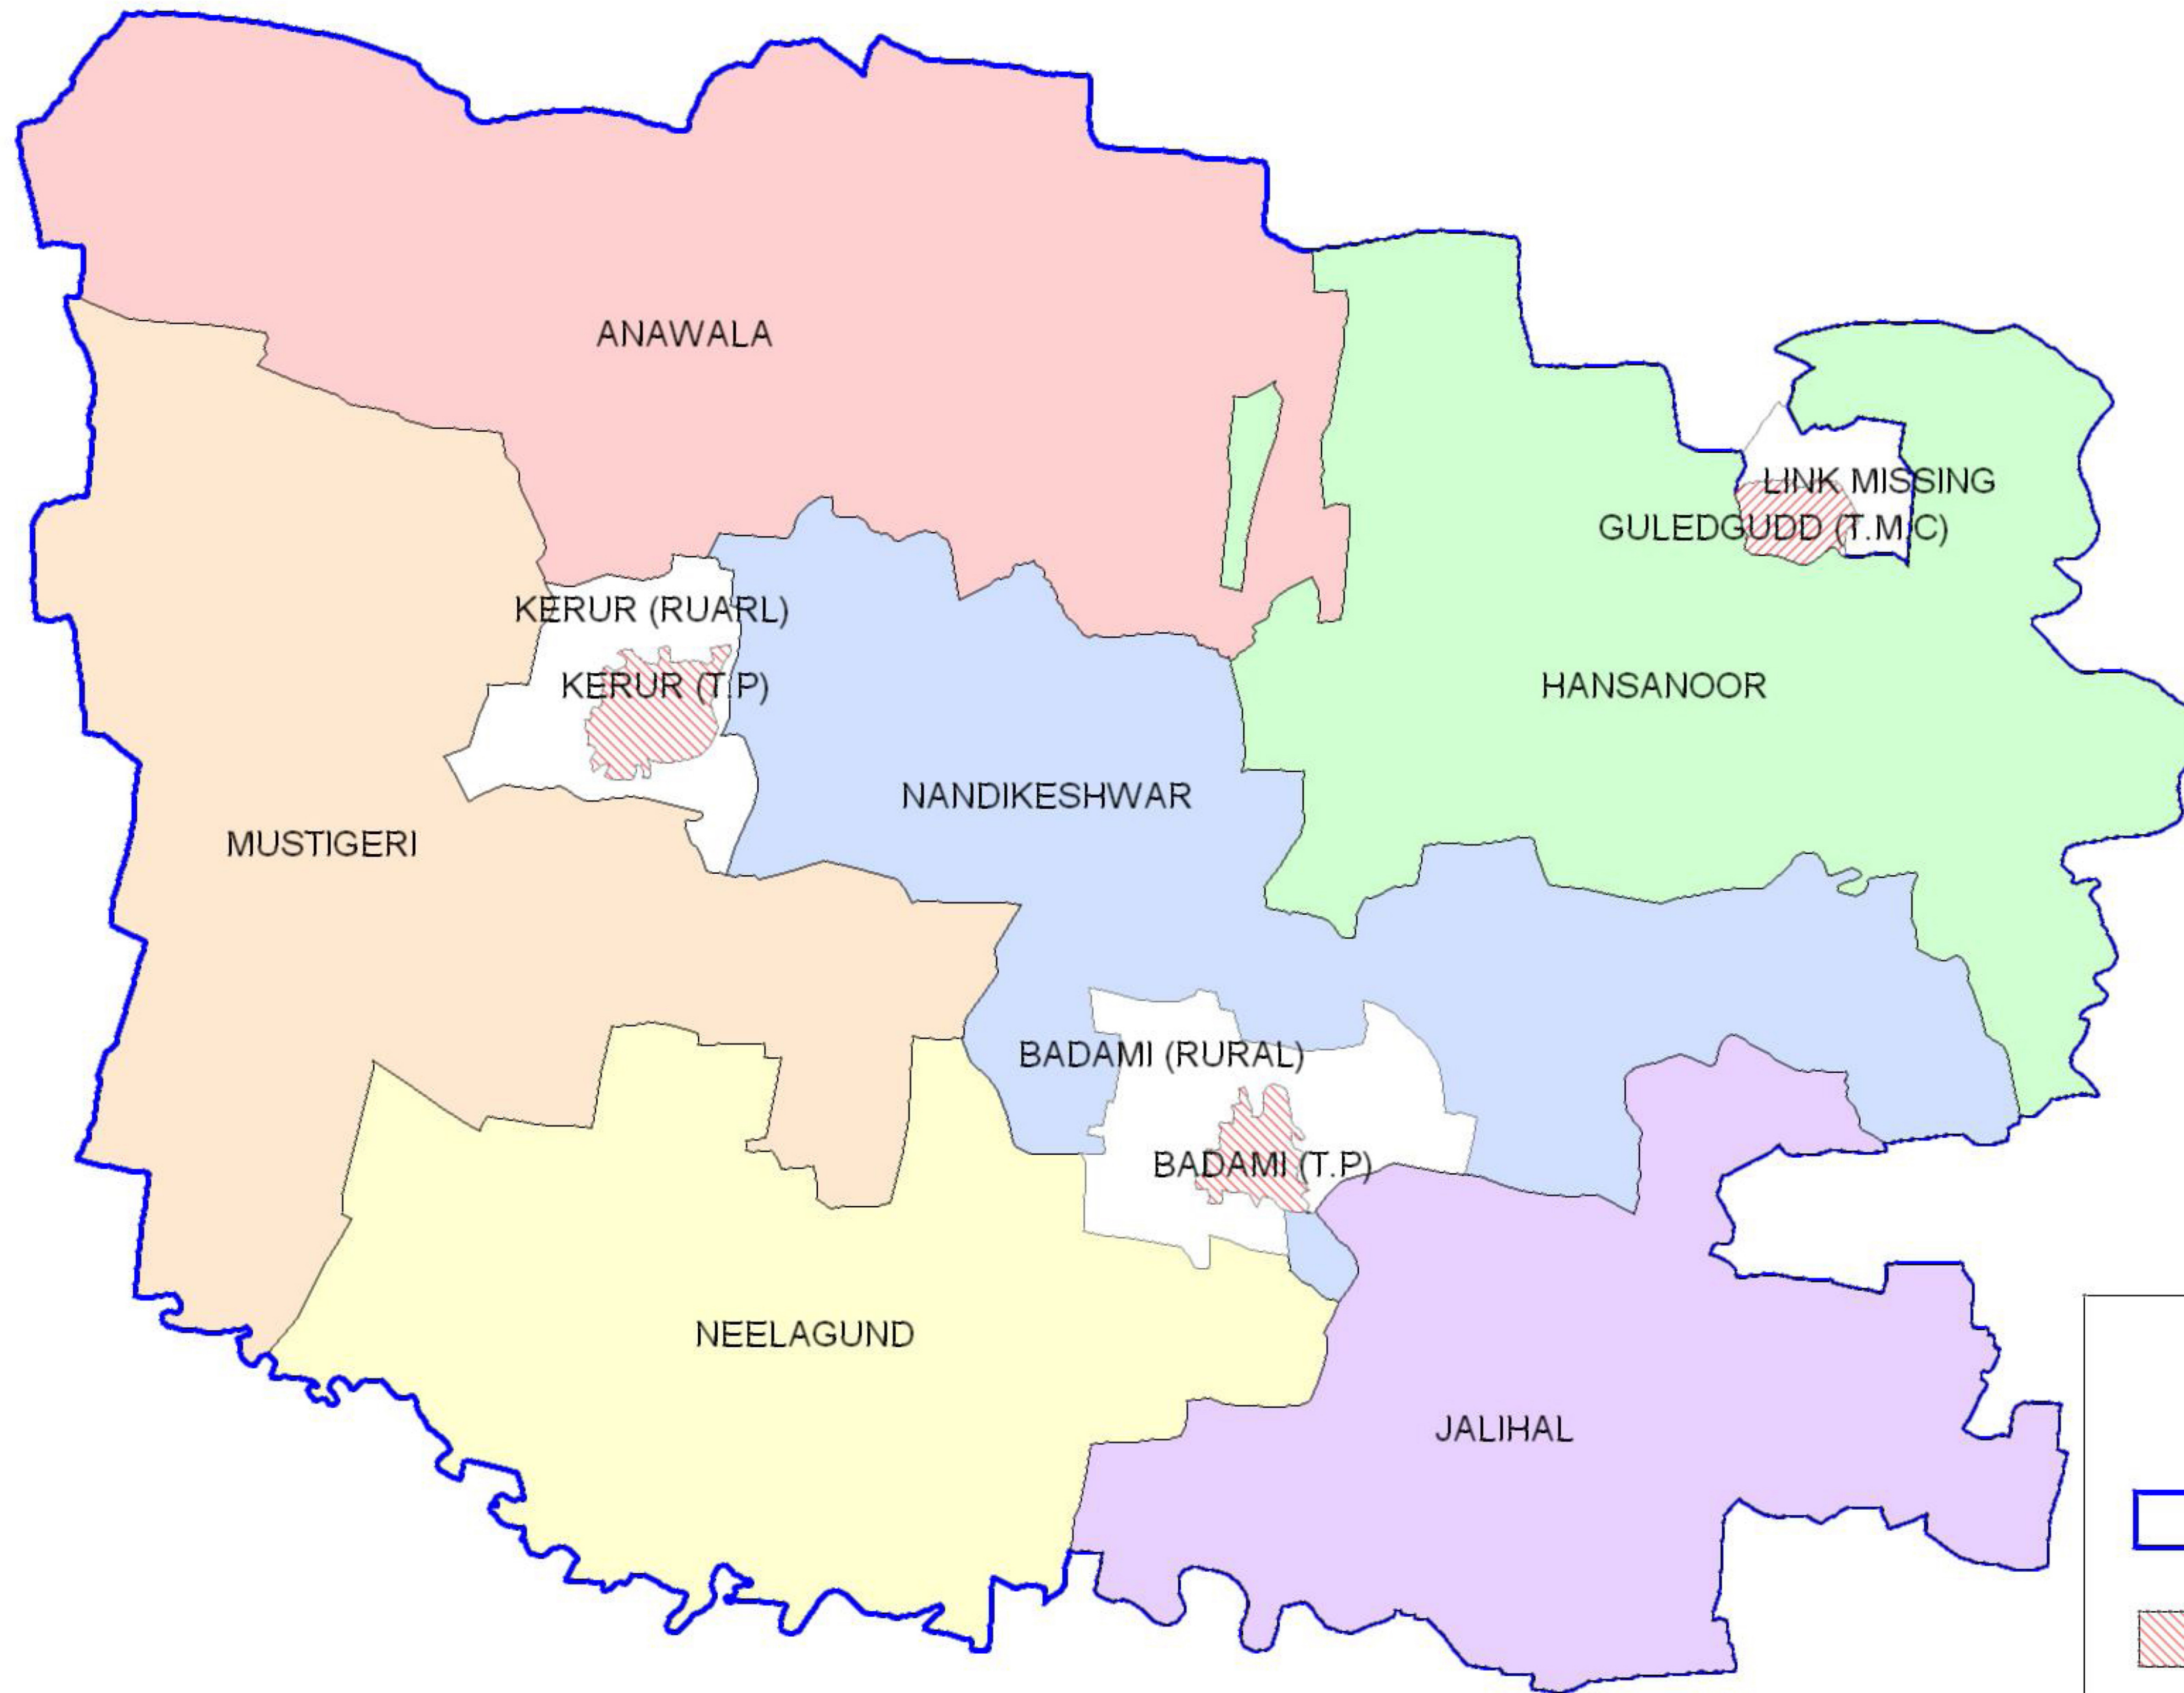

# ZILLA PANCHAYATH CONSTITUENCY OF BADAMI TALUK

kilometers

- ZP CONSTITUENCY BOUNDARY
- T.P
- T.M.C
- VILLAGE BOUNDARY