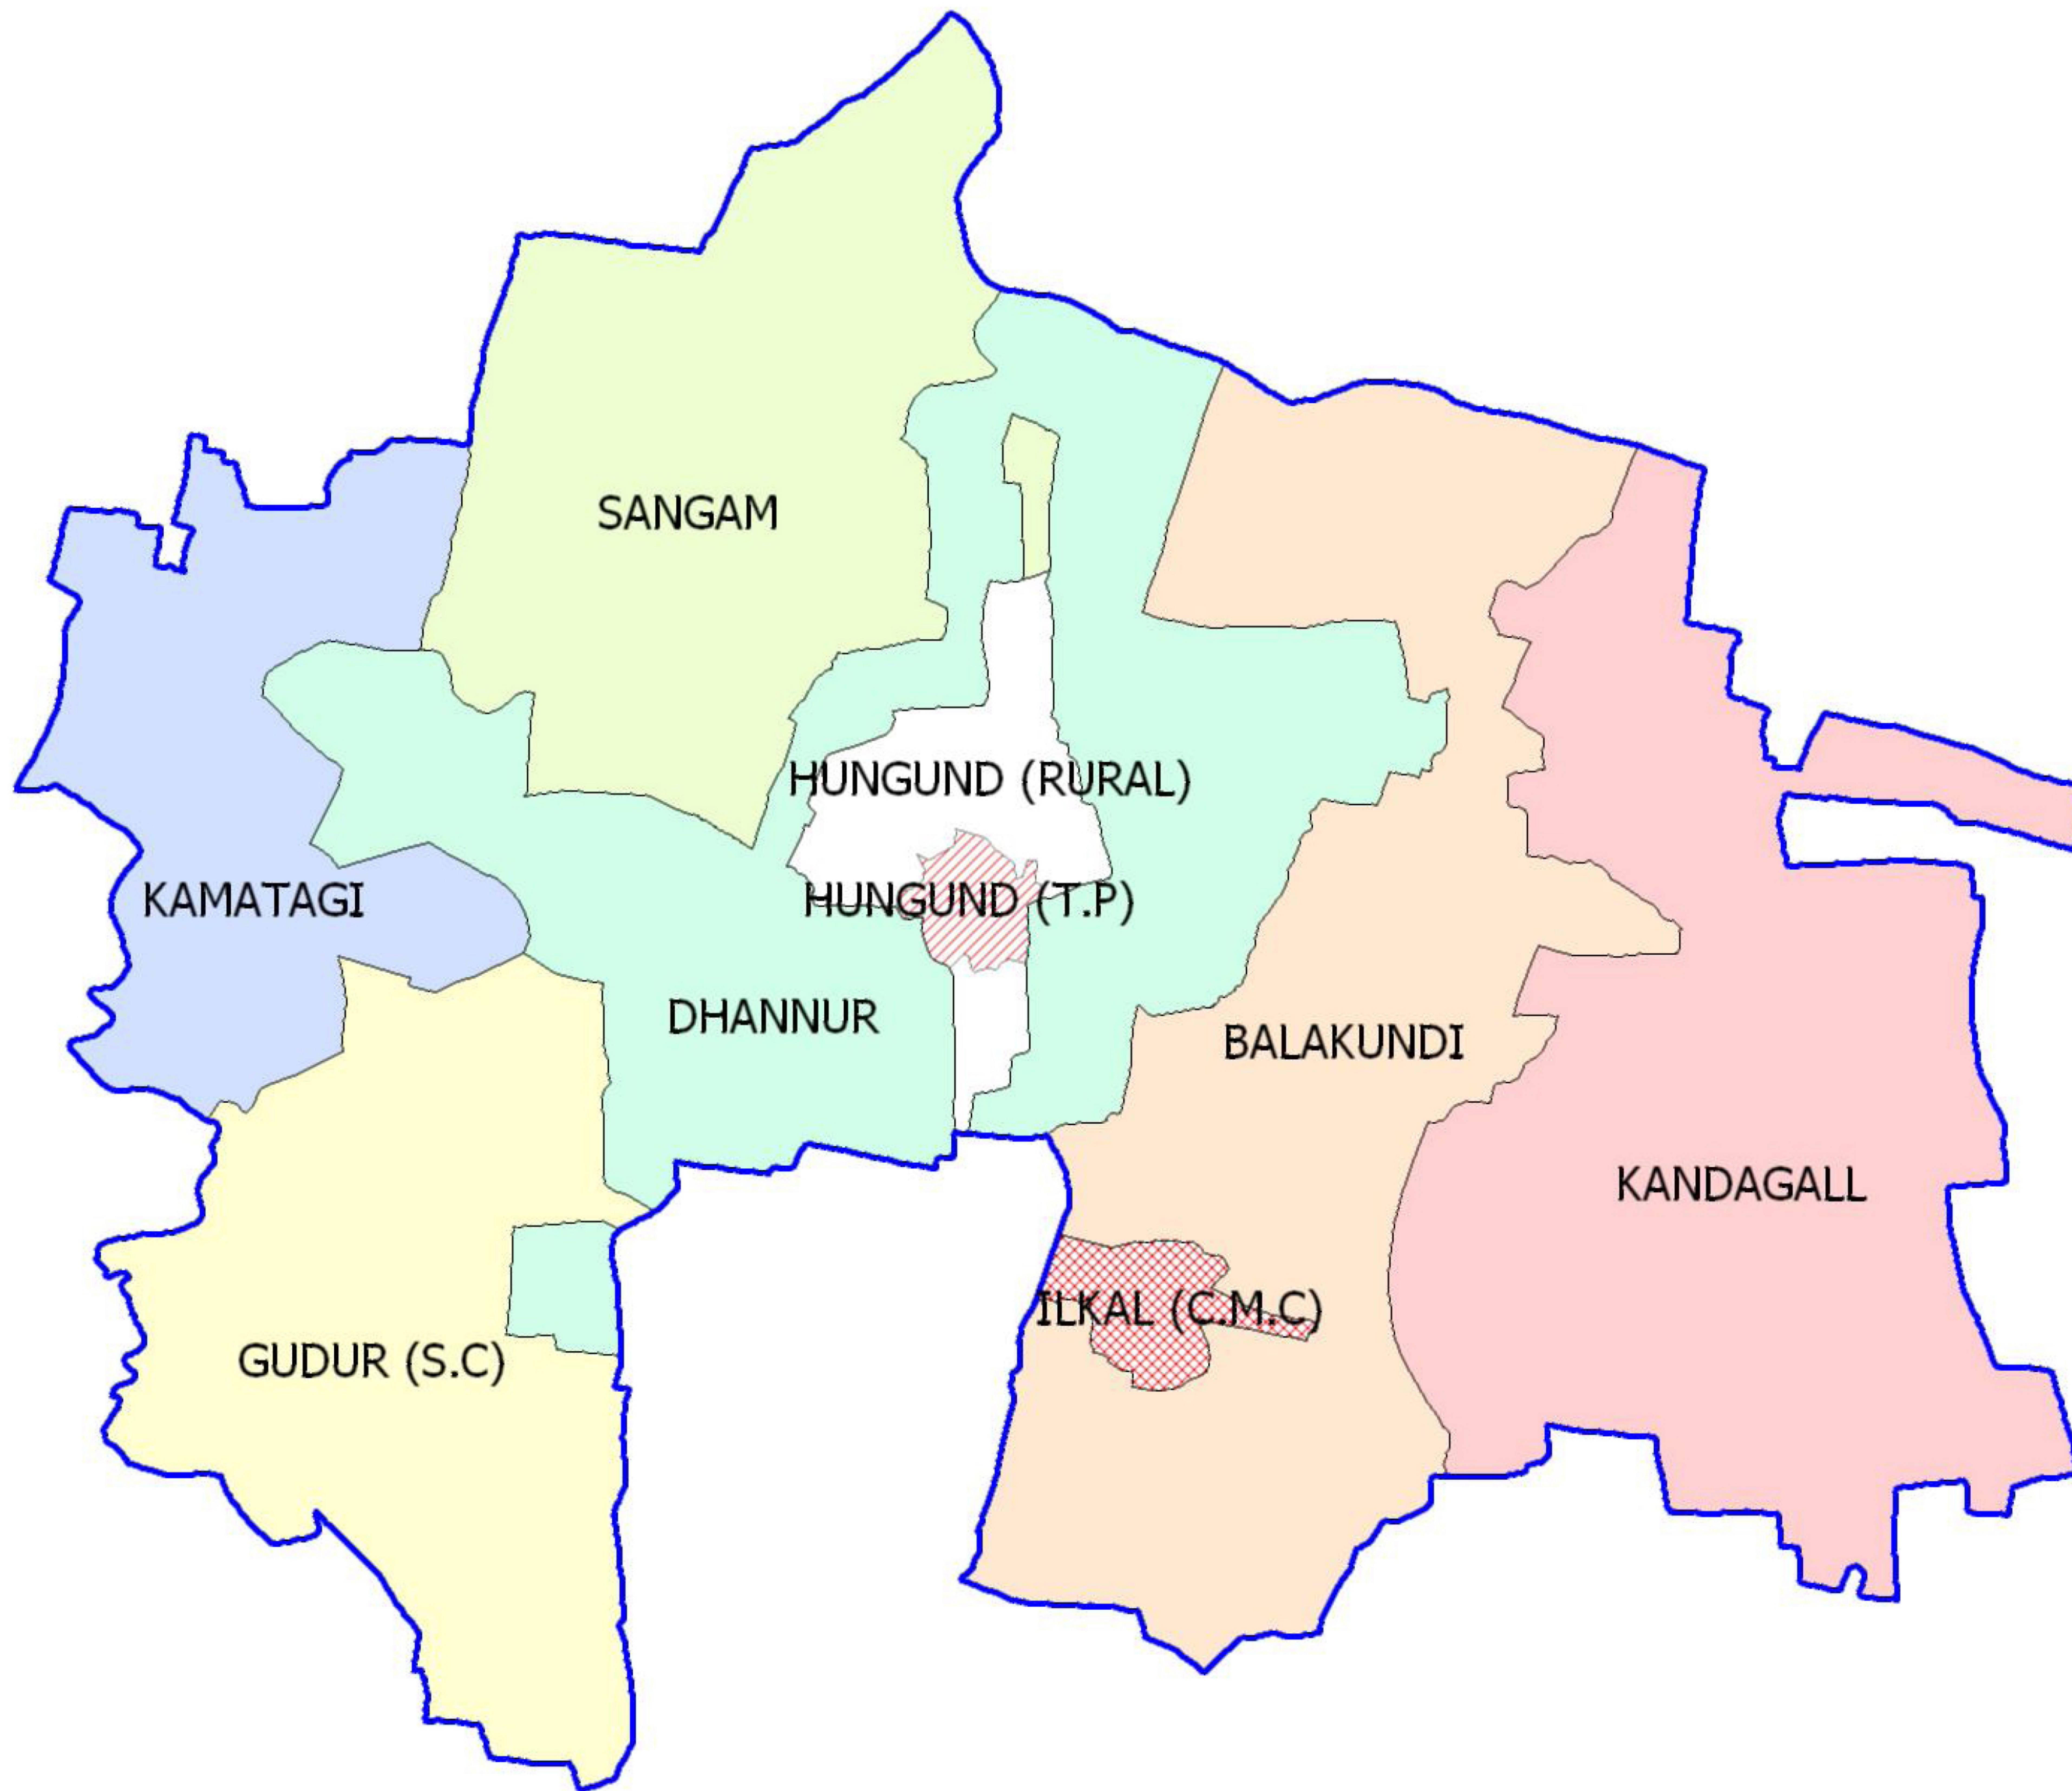

# ZILLA PANCHAYATH CONSTITUENCY OF HUNGUND TALUK

- ZP CONSTITUENCY BOUNDARY
- T.P
- C.M.C
- VILLAGE BOUNDARY