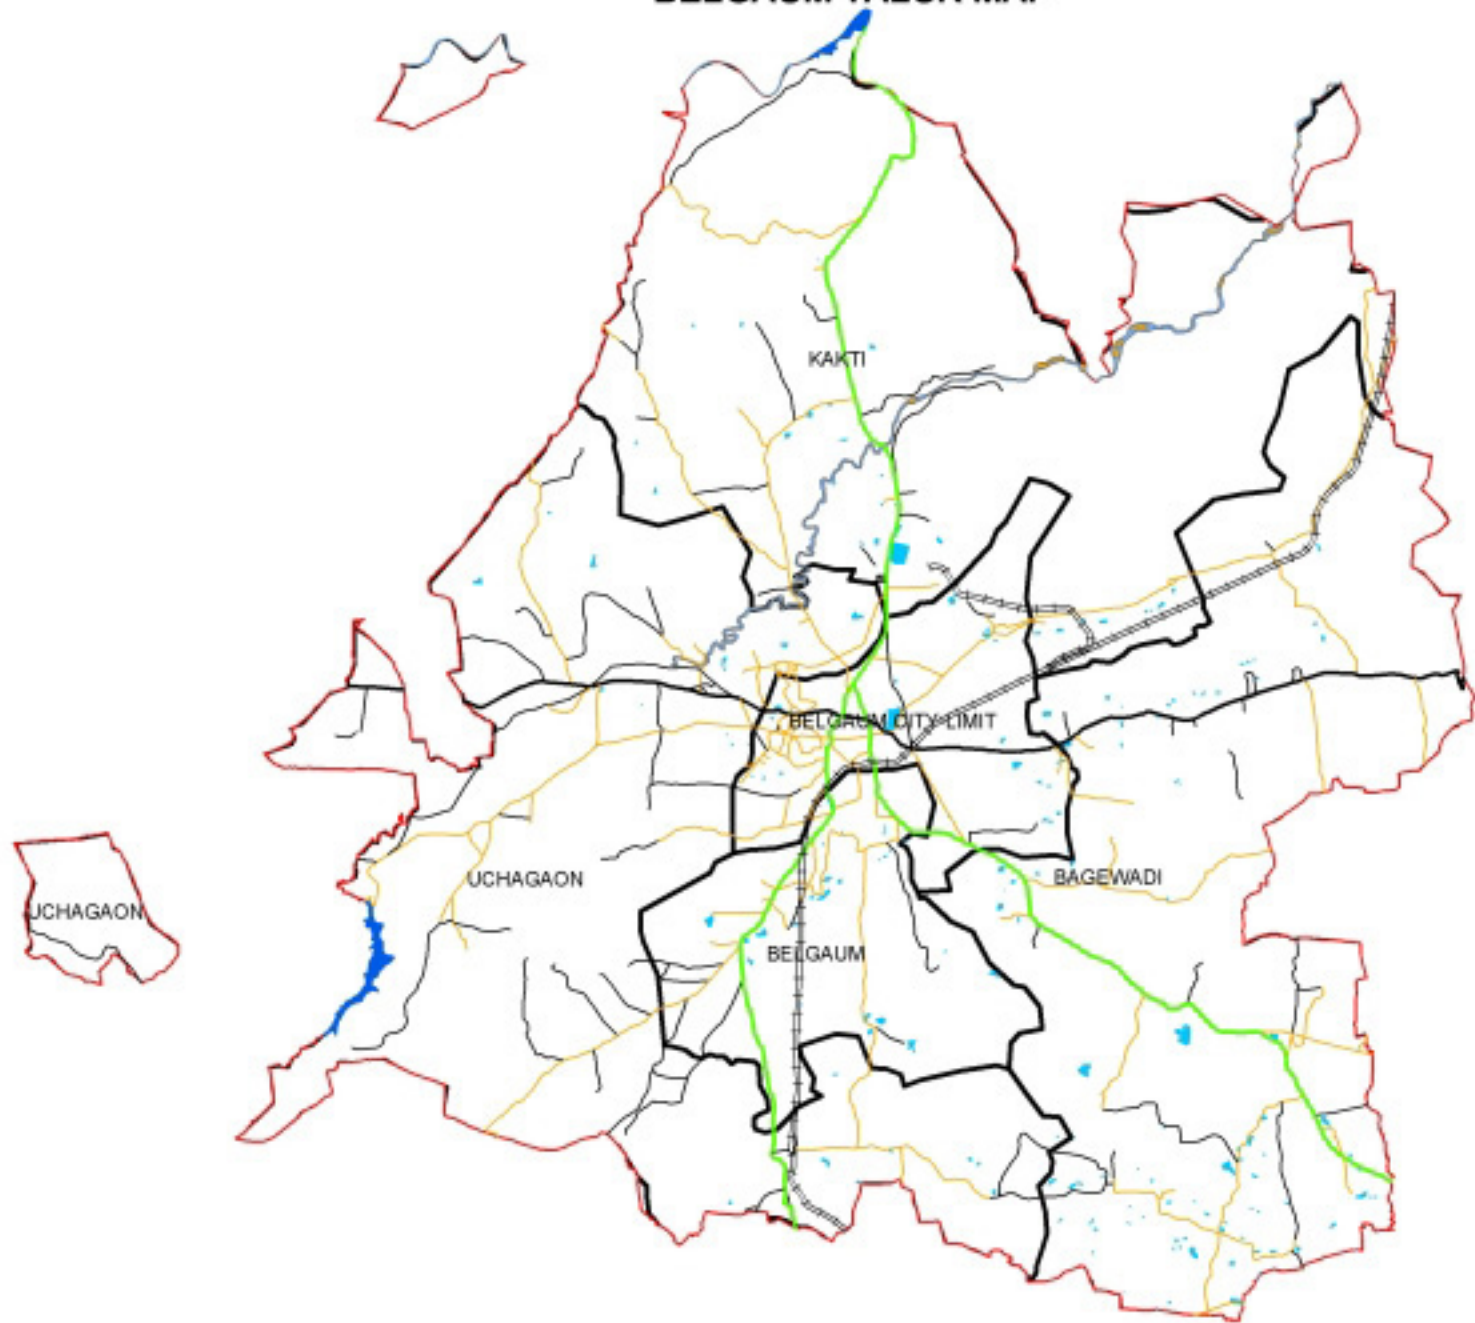

BELGAUM TALUK MAP

Legend

	Railway
	National Highway
	State Highway
	Metalled
	Unmetalled
	Islands
	Reservoirs
	River
	Tanks
	Habit Boundary
	Taluk Boundary