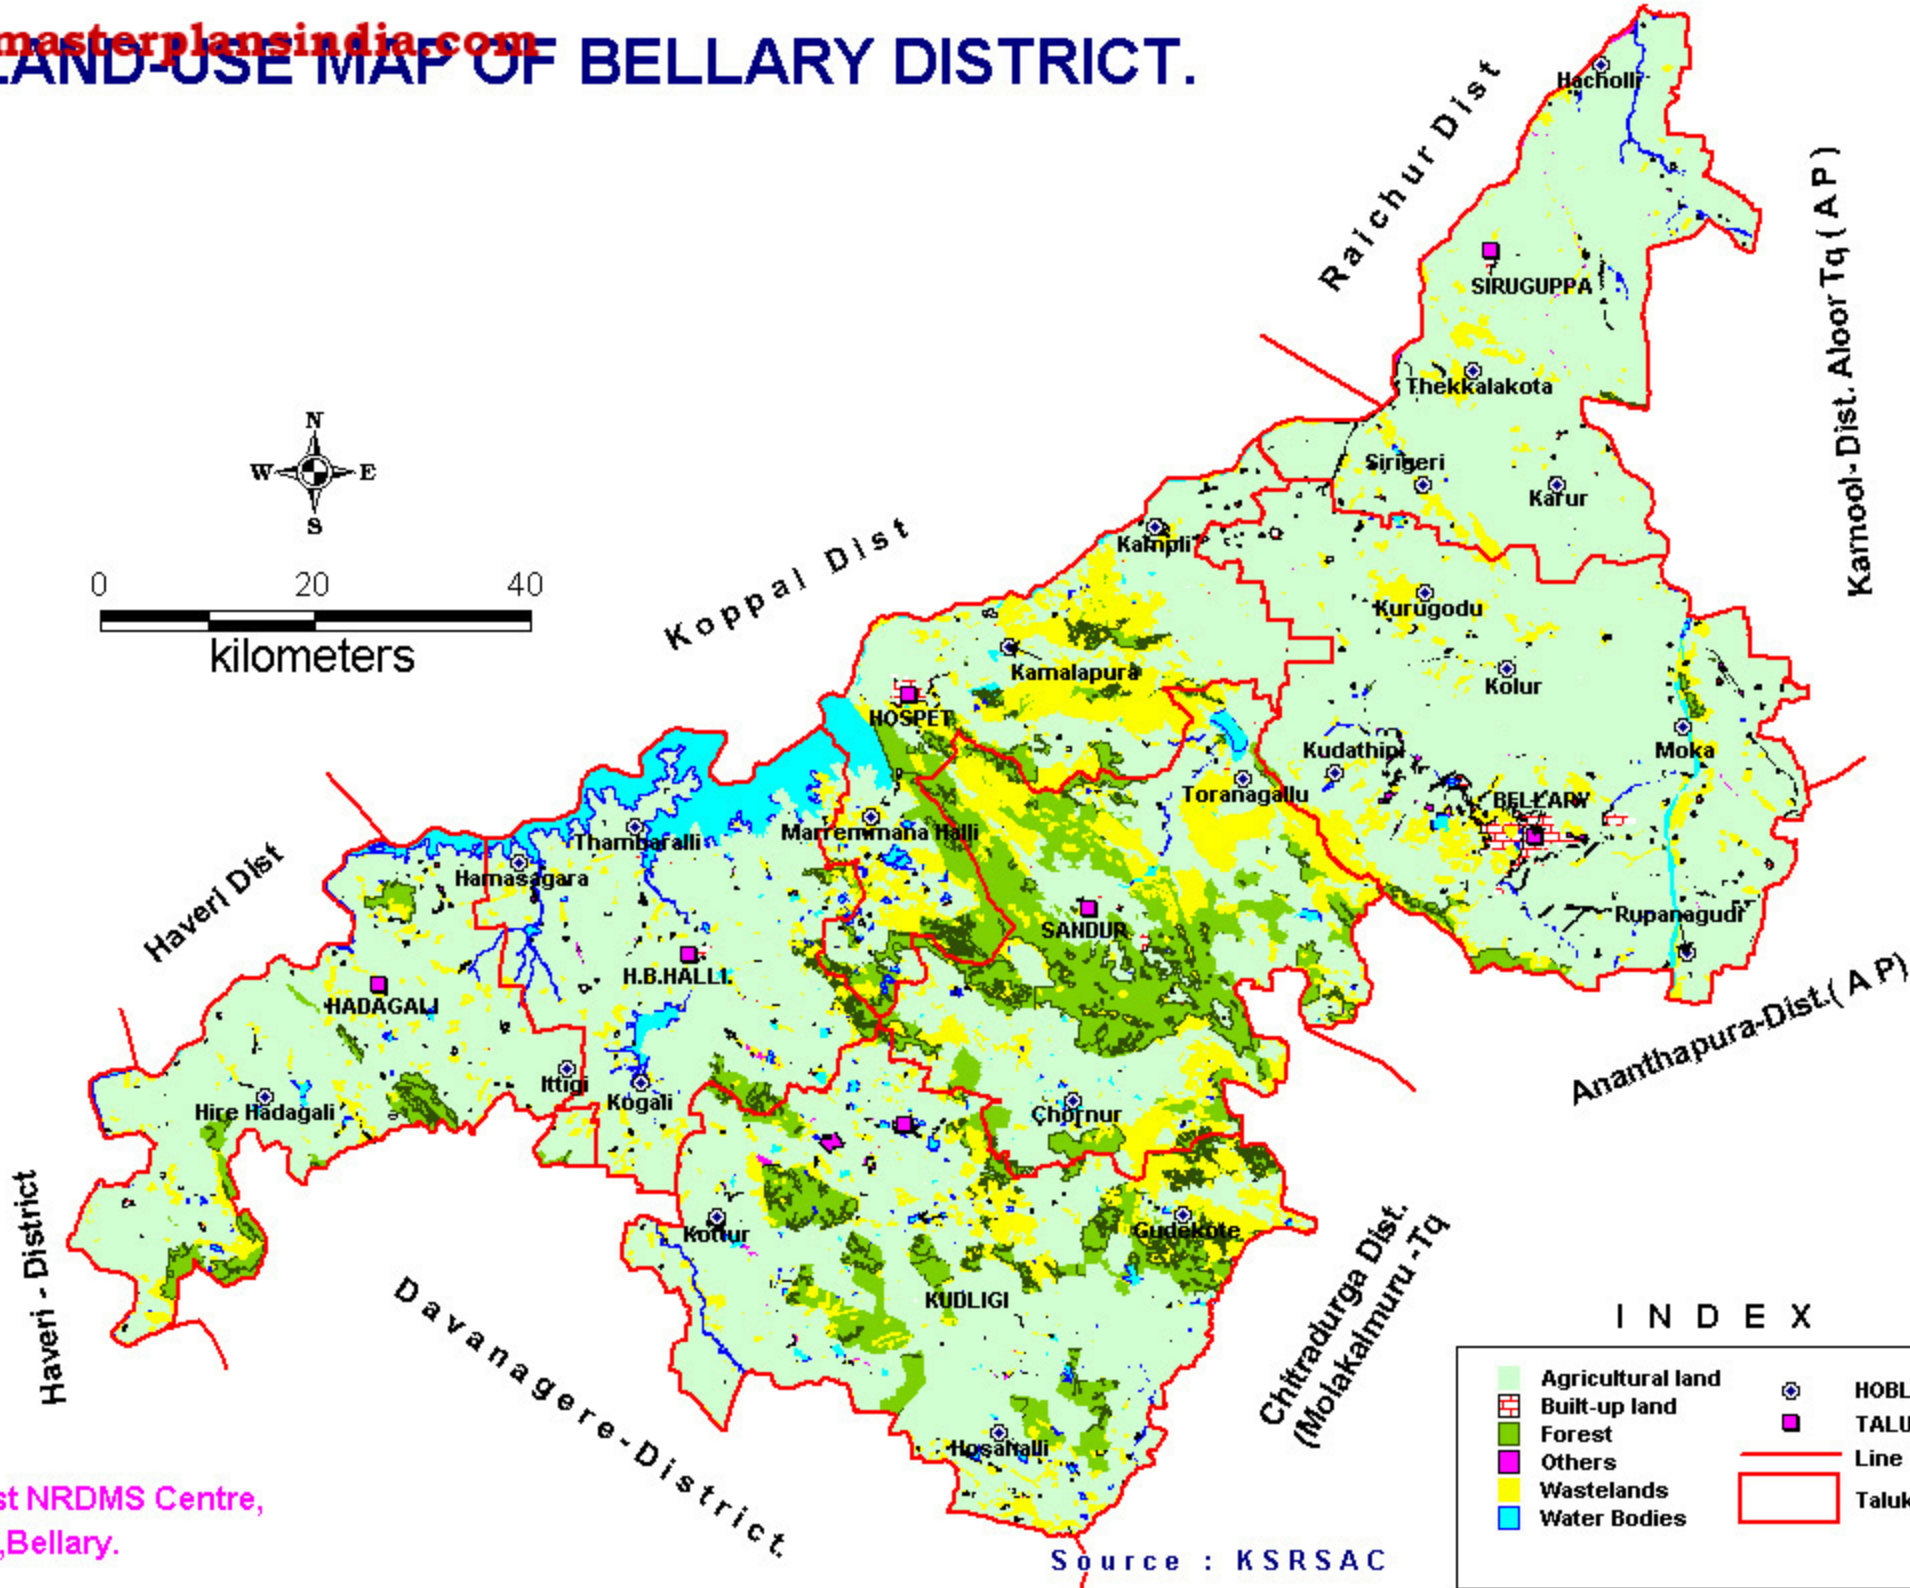

masterplansindia.com  
**LAND-USE MAP OF BELLARY DISTRICT.**

Dist NRDMs Centre,  
 ZP, Bellary.

Source : KRSRAC

**I N D E X**

	Agricultural land		HOBLI_HQ
	Built-up land		TALUK_HQ
	Forest		Line
	Others		Taluk_Bnd
	Wastelands		
	Water Bodies		