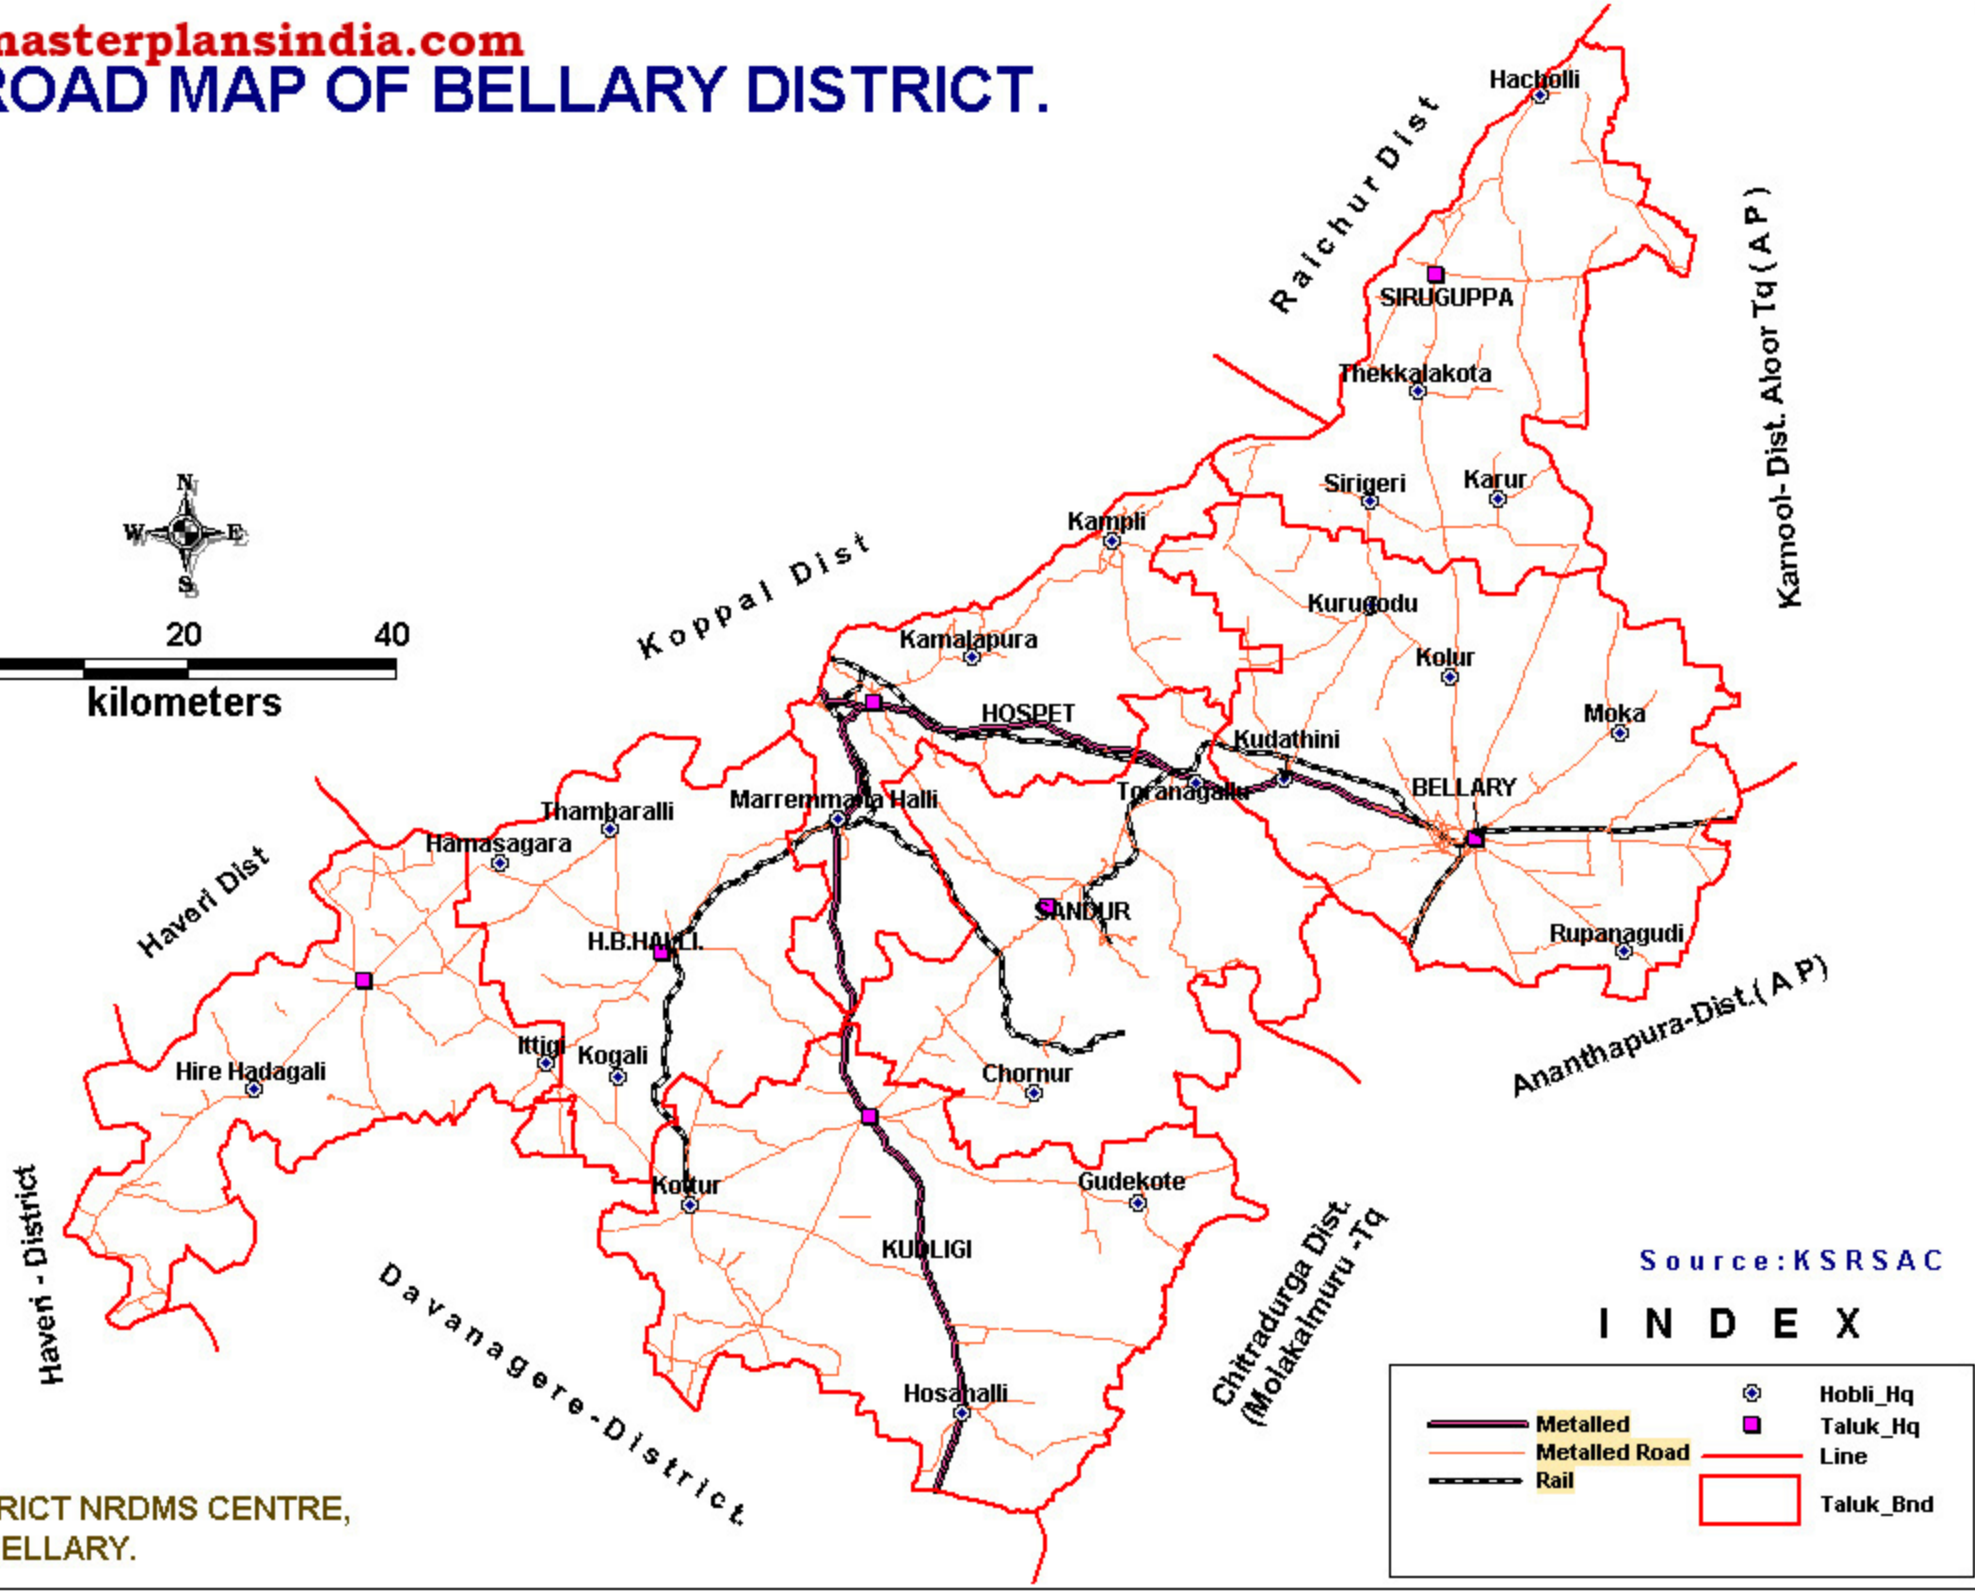

**masterplansindia.com**  
**ROAD MAP OF BELLARY DISTRICT.**

Source:KRSAC

**I N D E X**

	Metalled		Hobli_Hq
	Metalled Road		Taluk_Hq
	Rail		Line
			Taluk_Bnd

DISTRICT NRDMS CENTRE,  
 ZP, BELLARY.