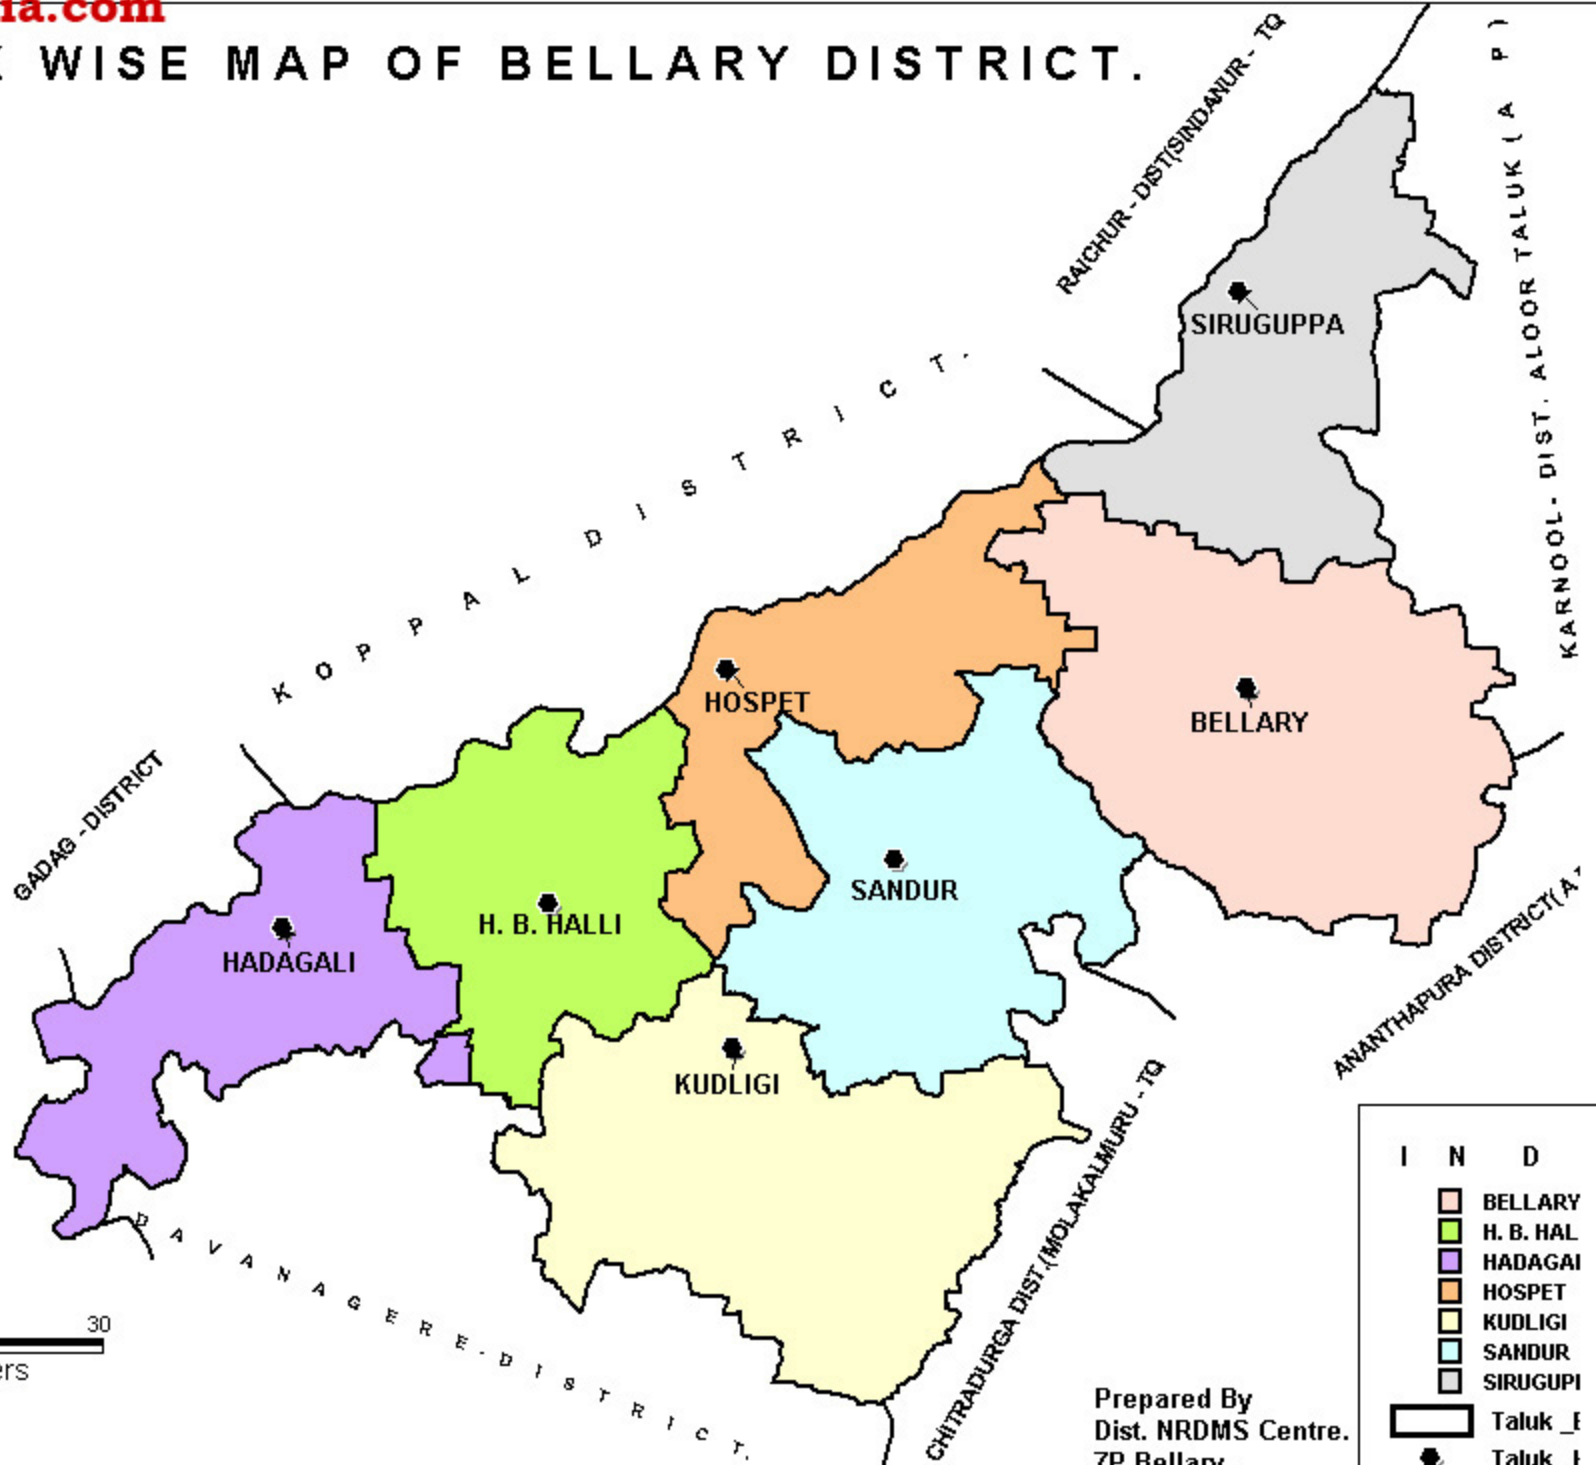

TALUK WISE MAP OF BELLARY DISTRICT.

I N D	
	BELLARY
	H. B. HAL
	HADAGAI
	HOSPET
	KUDLIGI
	SANDUR
	SIRUGUPI
	Taluk _I
	Taluk _I

Prepared By
Dist. NRDMS Centre.
ZP, Bellary.