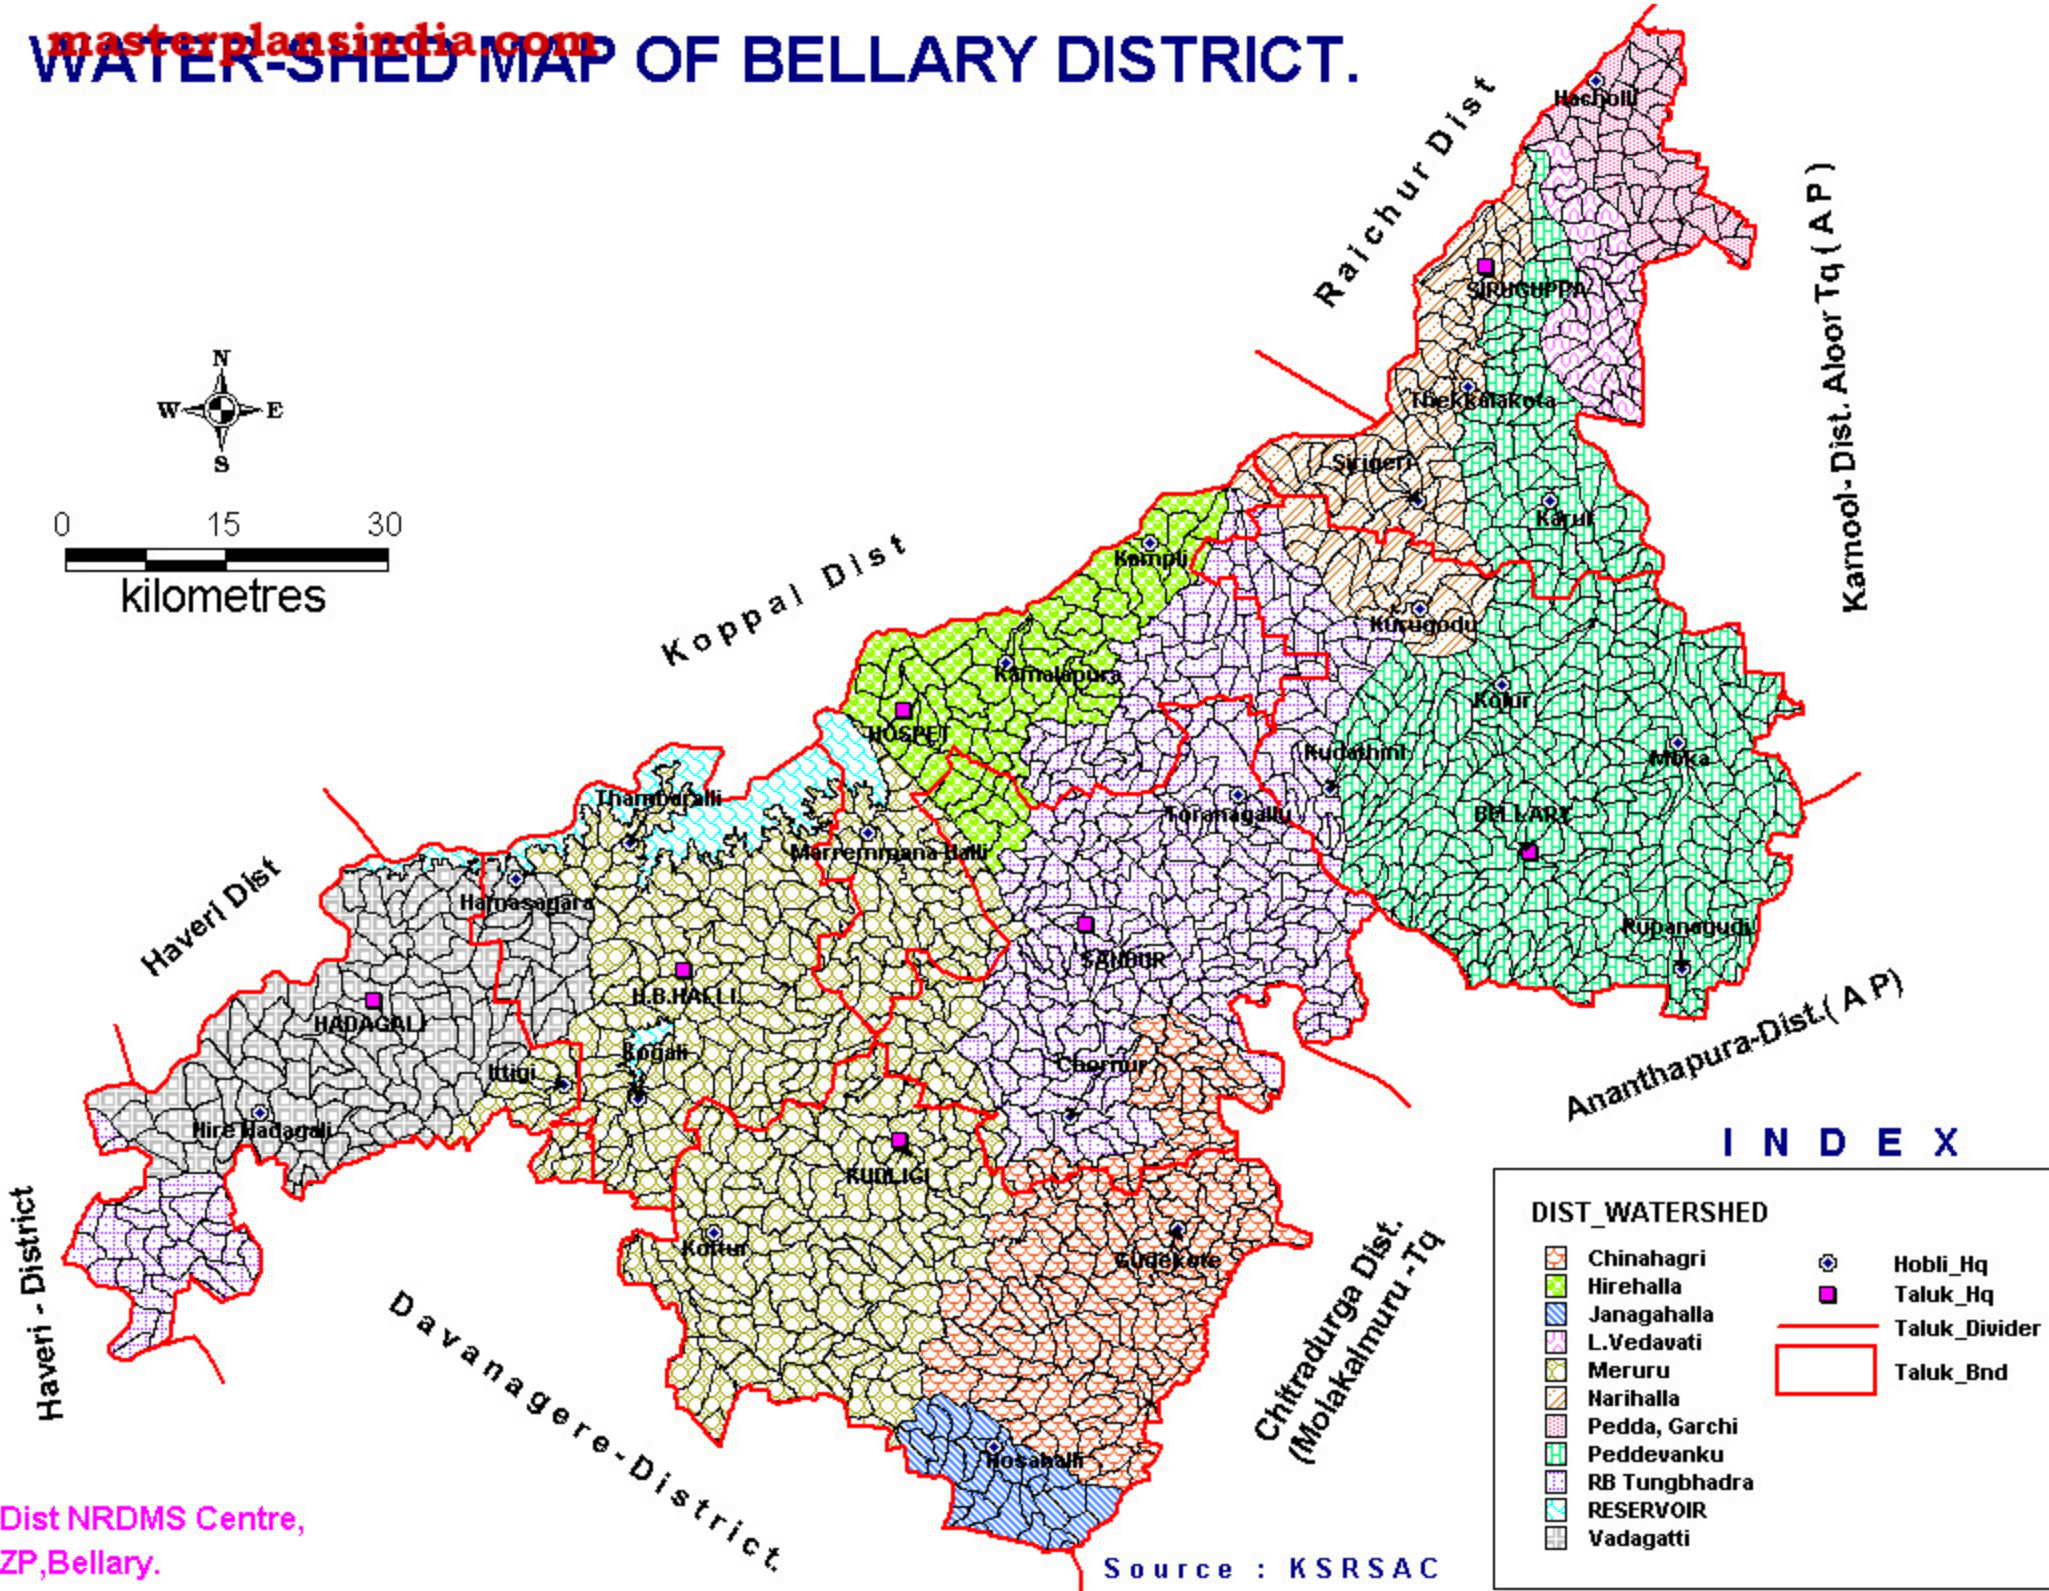

WATER-SHED MAP OF BELLARY DISTRICT.

masterplansindia.com

I N D E X

DIST_WATERSHED

- | | |
|---------------|---------------|
| Chinahagri | Hobli_Hq |
| Hirehalla | Taluk_Hq |
| Janagahalla | Taluk_Divider |
| L.Vedavati | Taluk_Bnd |
| Meruru | |
| Narihalla | |
| Pedda, Garchi | |
| Peddevanku | |
| RB Tungbhadra | |
| RESERVOIR | |
| Vadagatti | |

Dist NRDMS Centre,
ZP, Bellary.

Source : KRSAC