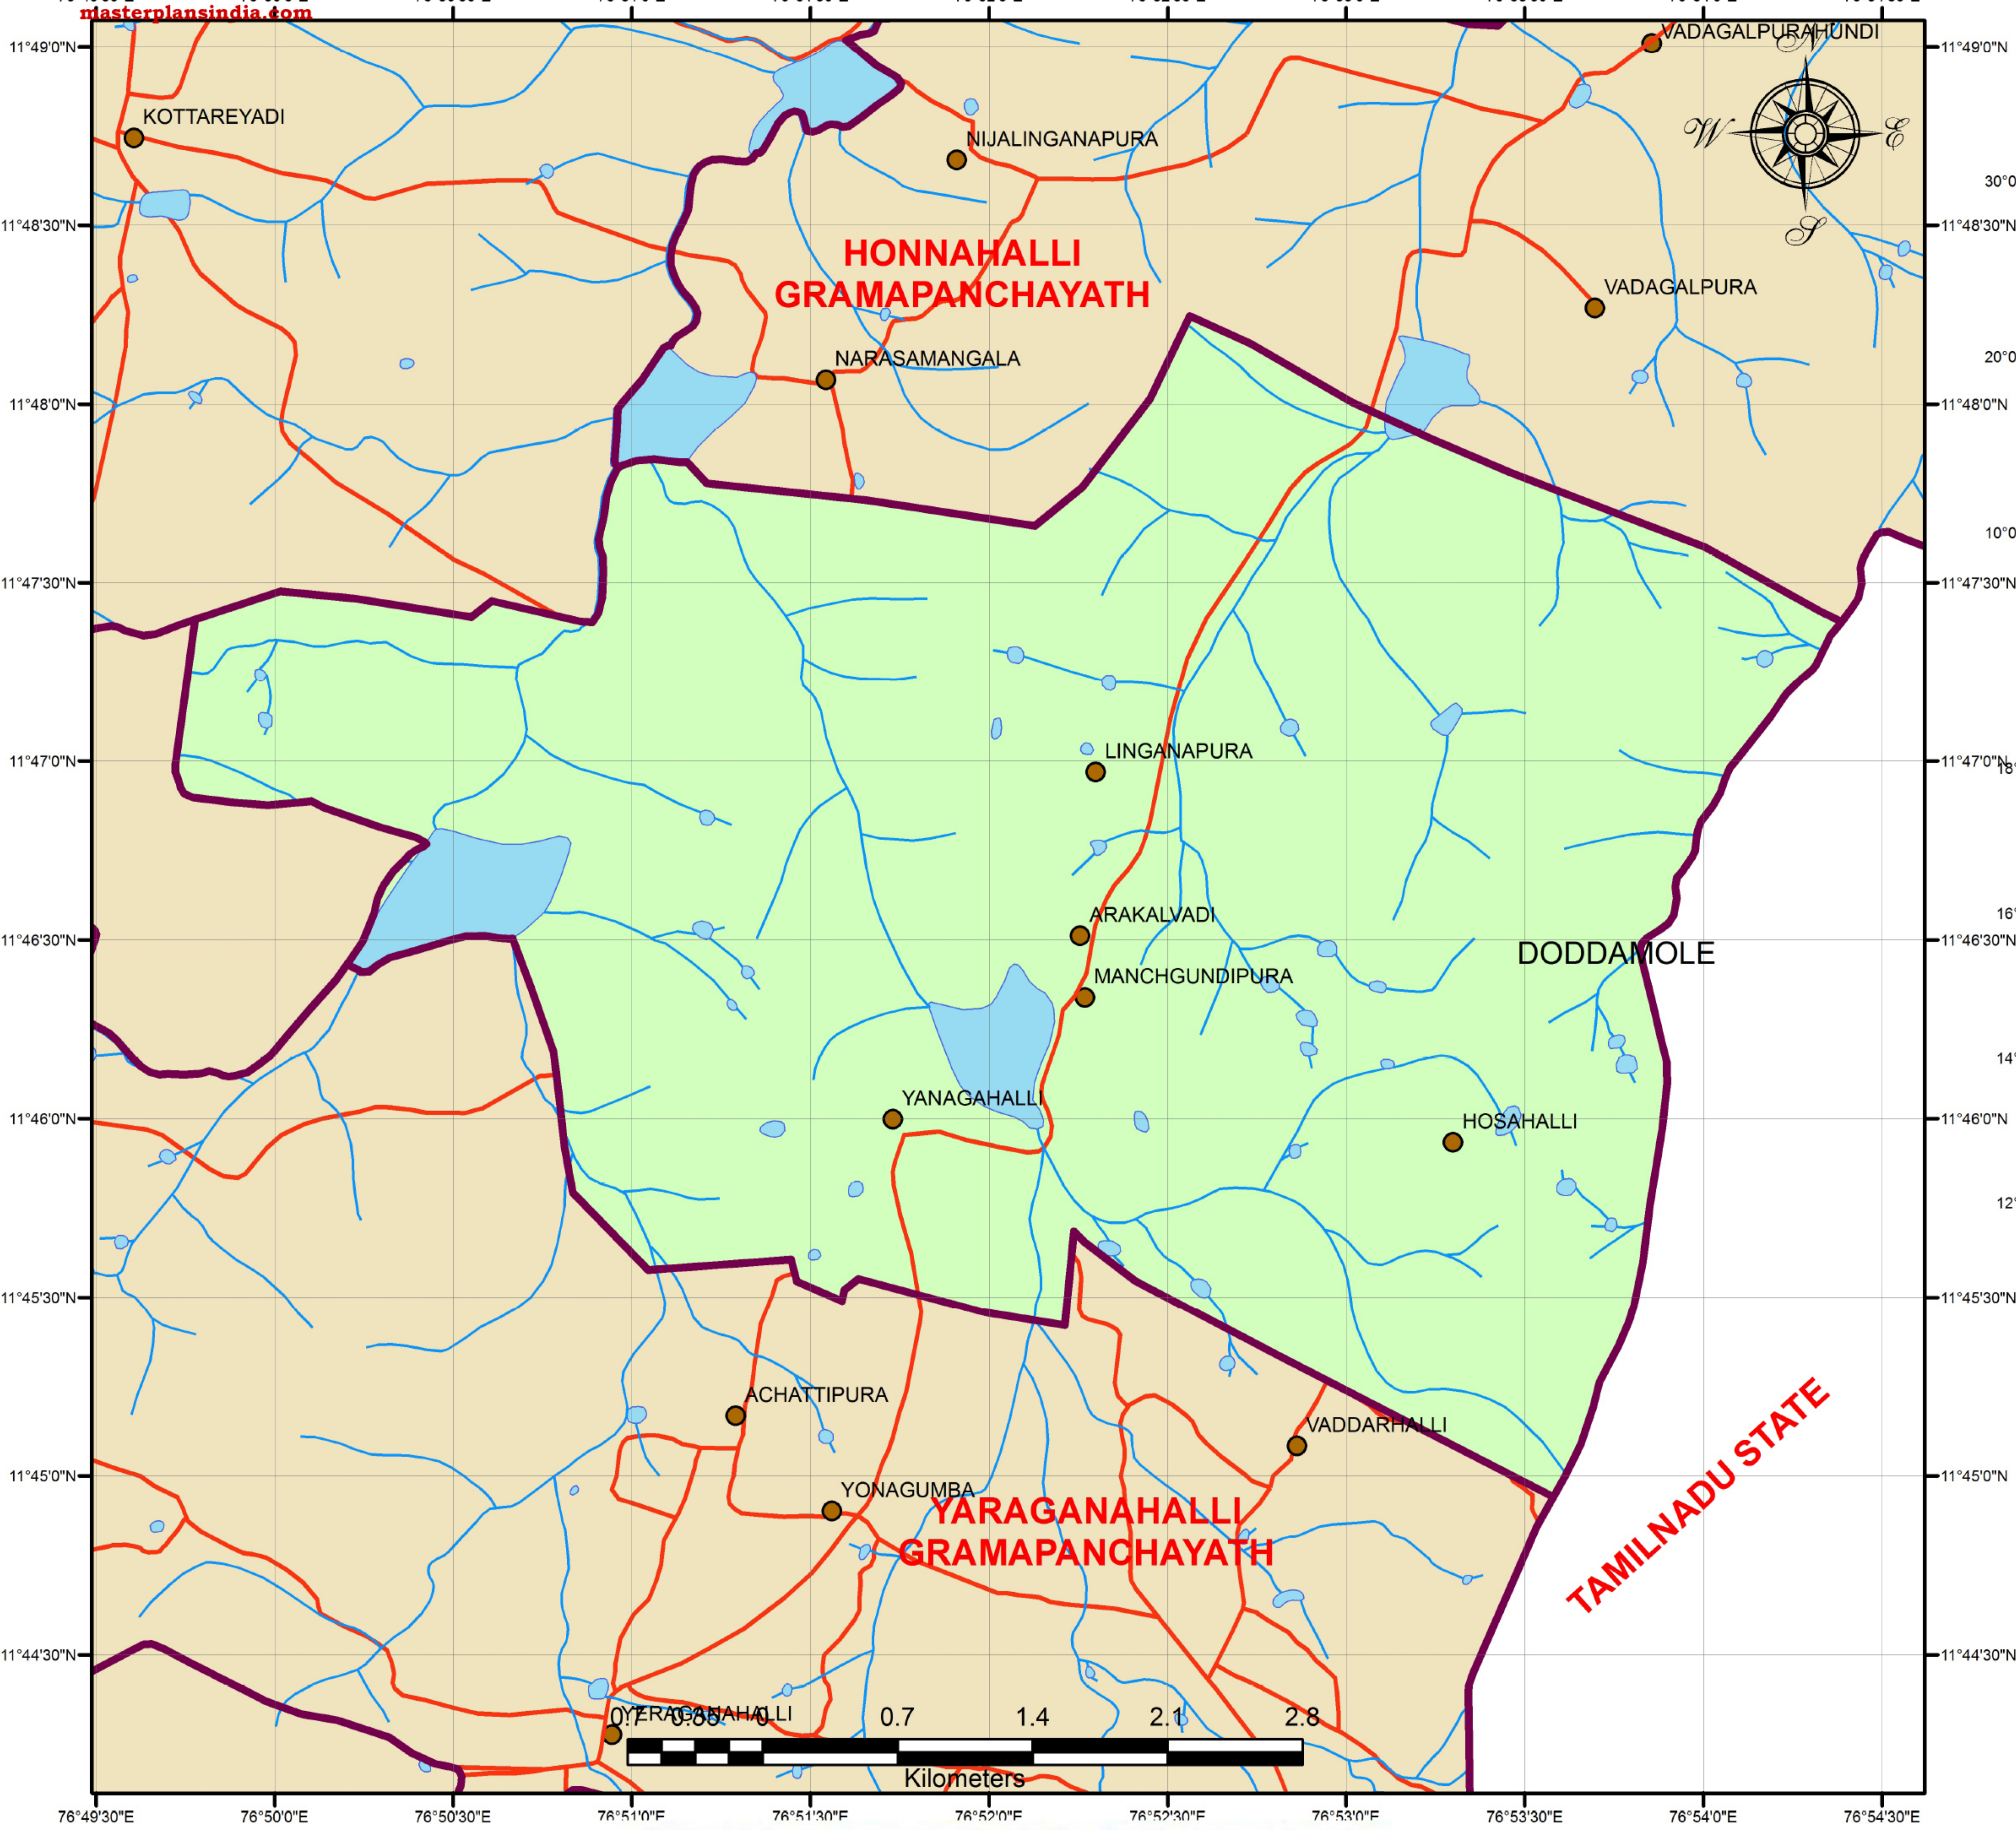

# CHAMARAJANAGARA TALUK ARAKALAVADI GRAMAPANCHAYTH MAP

**Legend**

- GRAMAPANCHAYTH BOUNDARY
- RAILWAY LINE
- ARAKALAVADI GRAMAPANCHAYTH DRINAGE
- ARAKALAVADI GRAMAPANCHAYTH MAJOR ROADS
- ARAKALAVADI GRAMAPANCHAYTH TANKS
- ARAKALAVADI SETTLEMENT GRAMAPANCHAYTH
- ARAKALAVADI GRAMAPANCHAYTH BOUNDARY
- ARAKALAVADI GRAMAPANCHAYTH RIVER NETWORK
- ARAKALAVADI GRAMAPANCHAYTH ROAD NETWORK
- ARAKALAVADI GRAMAPANCHAYTH NATIONAL HIGHWAY