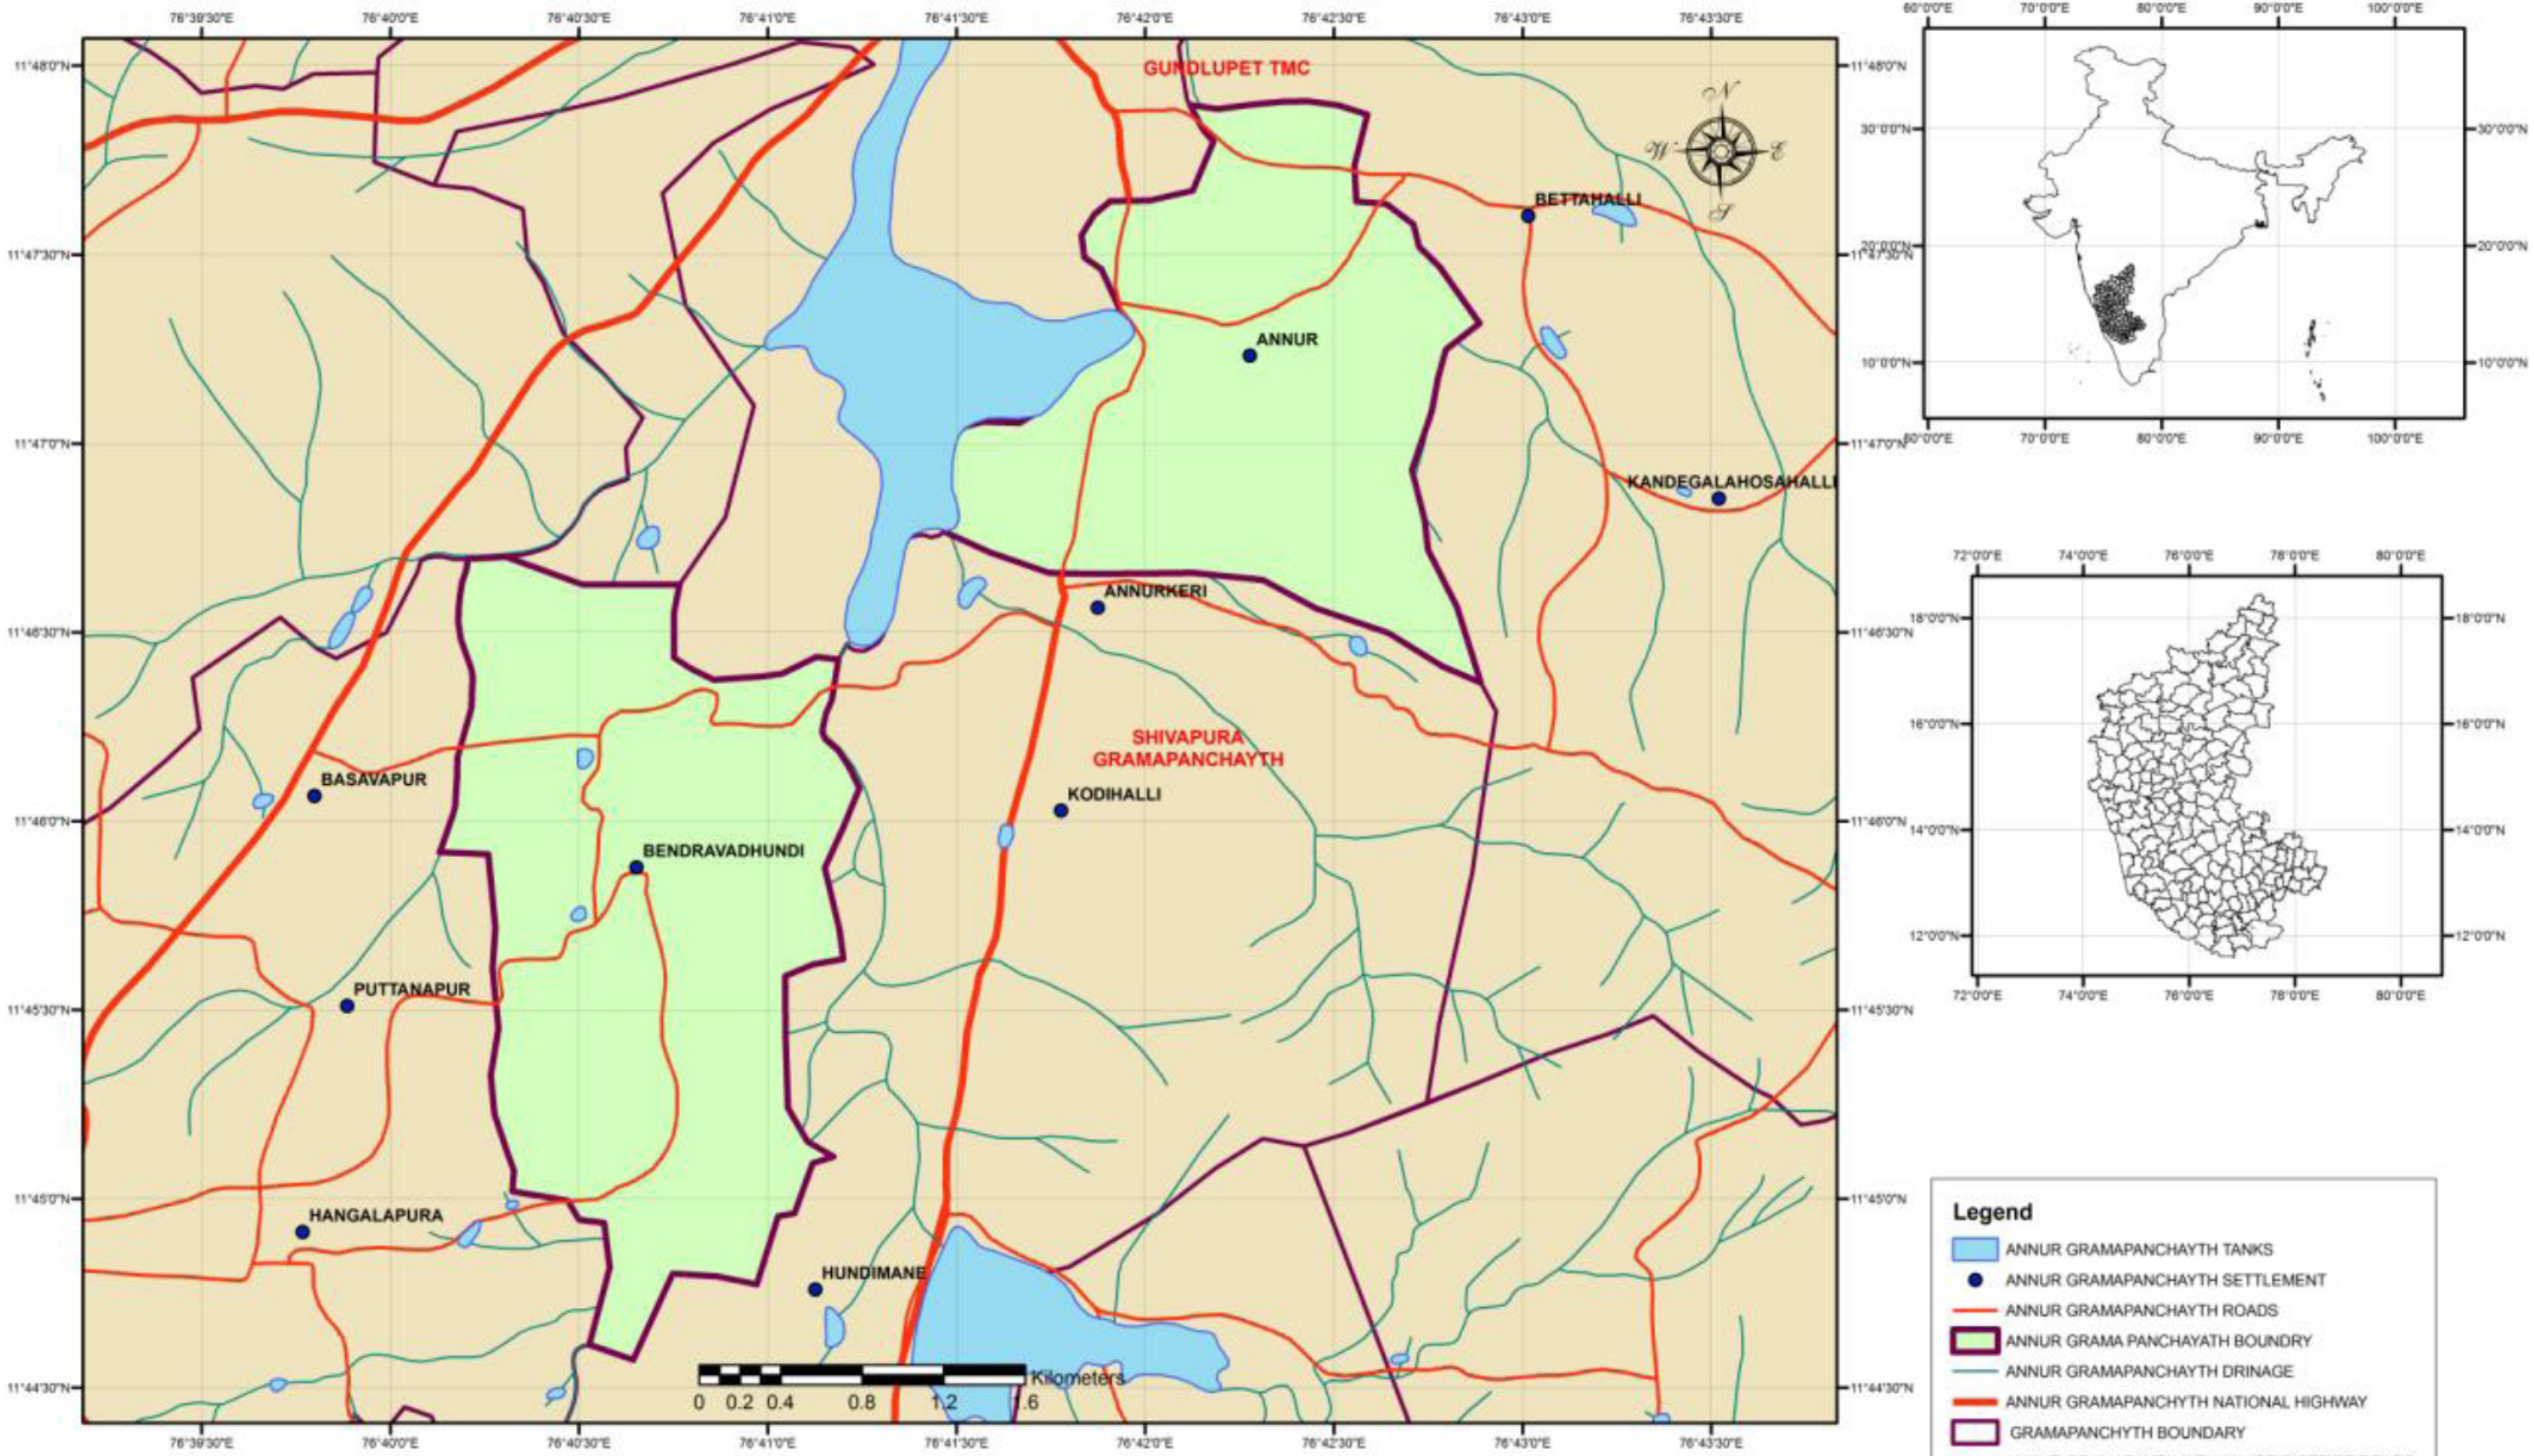

# GUNDLUPET TALUK ANNUR GRAMAPANCHAYAT MAP

**Legend**

- ANNUR GRAMAPANCHAYTH TANKS
- ANNUR GRAMAPANCHAYTH SETTLEMENT
- ANNUR GRAMAPANCHAYTH ROADS
- ANNUR GRAMA PANCHAYATH BOUNDARY
- ANNUR GRAMAPANCHAYTH DRAINAGE
- ANNUR GRAMAPANCHAYTH NATIONAL HIGHWAY
- GRAMAPANCHAYTH BOUNDARY
- ANNUR GRAMAPANCHAYTH MAJOR DISTRICT ROADS