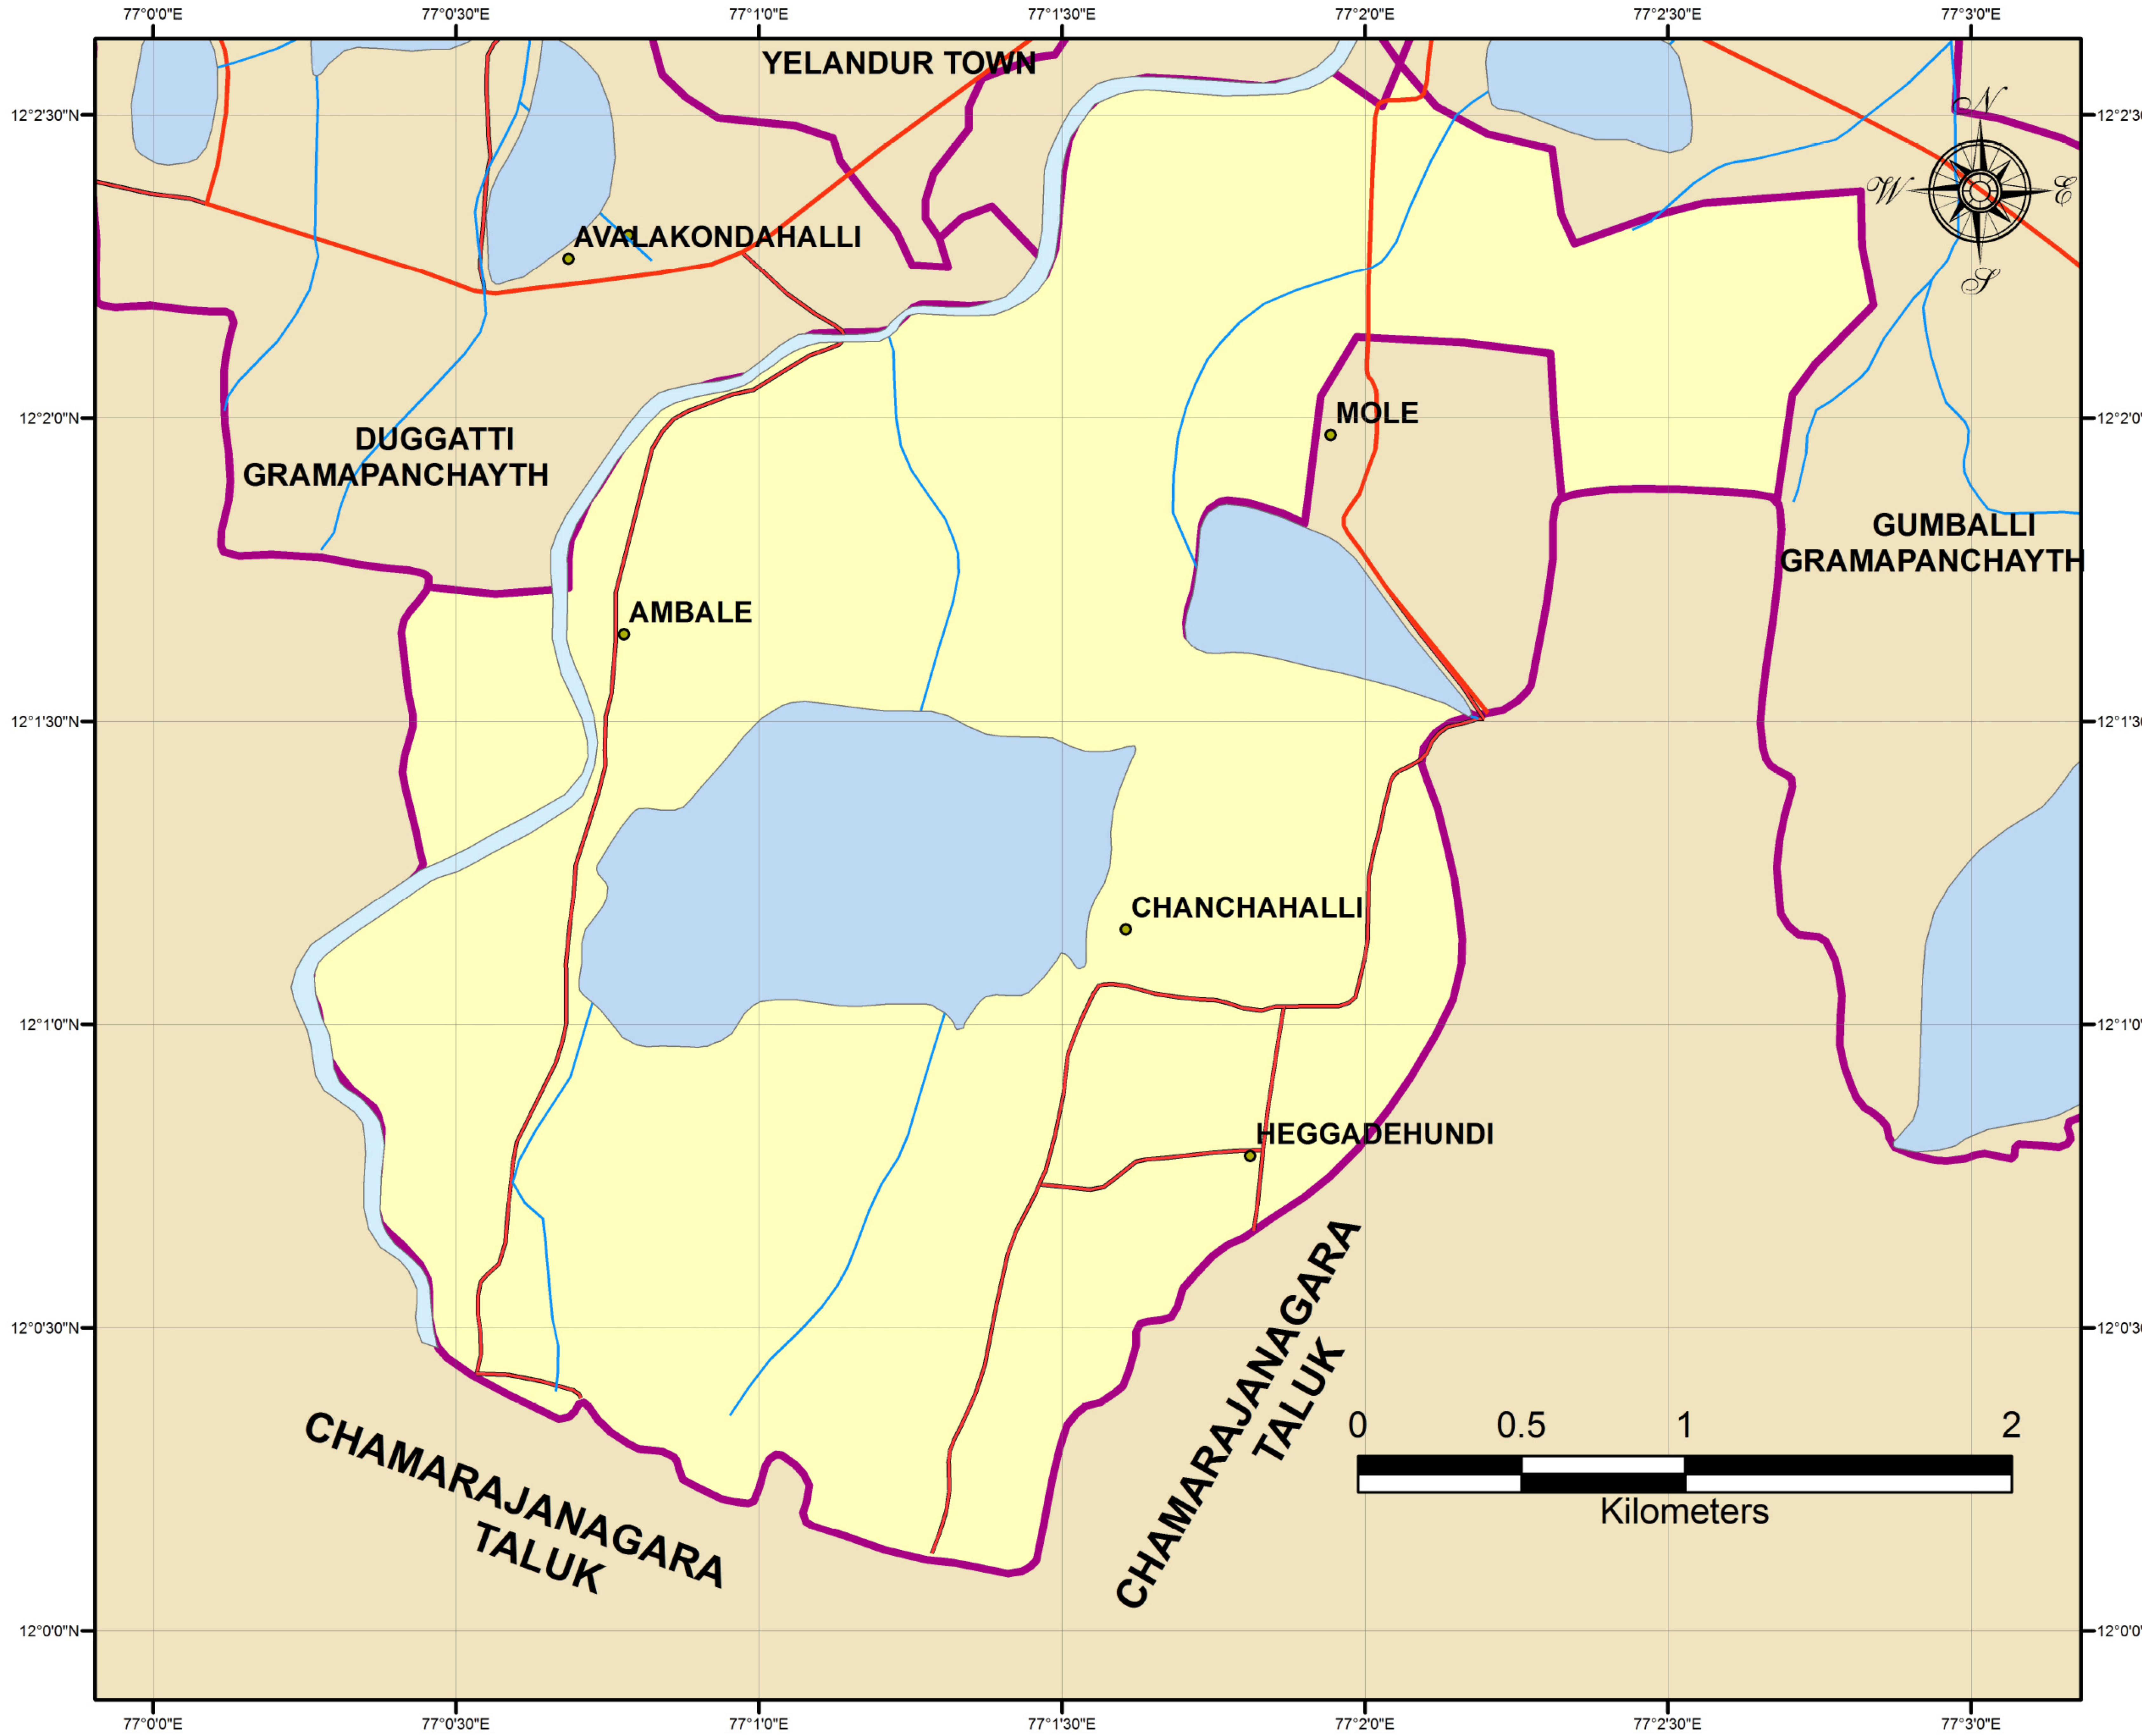

YELANDUR TALUK AMBALE GRAMAPANCHAYTH MAP

masterplansindia.com

Legend

AMBALE GRAMAPANCHAYTH TANKS	AMBALE GRAMAPANCHAYTH
AMBALE RIVER NETWORK	AMBALE GRAMAPANCHAYTH BOUNDARY
AMBALE DRAINAGE	
AMBALE GRAMAPANCHAYTH SETTLEMENT	
AMBALE GRAMAPANCHAYTH ROAD	
AMBALEGRAMAPANCHAYTH MAJOR ROADS	
AMBALE ROAD NETWORK	