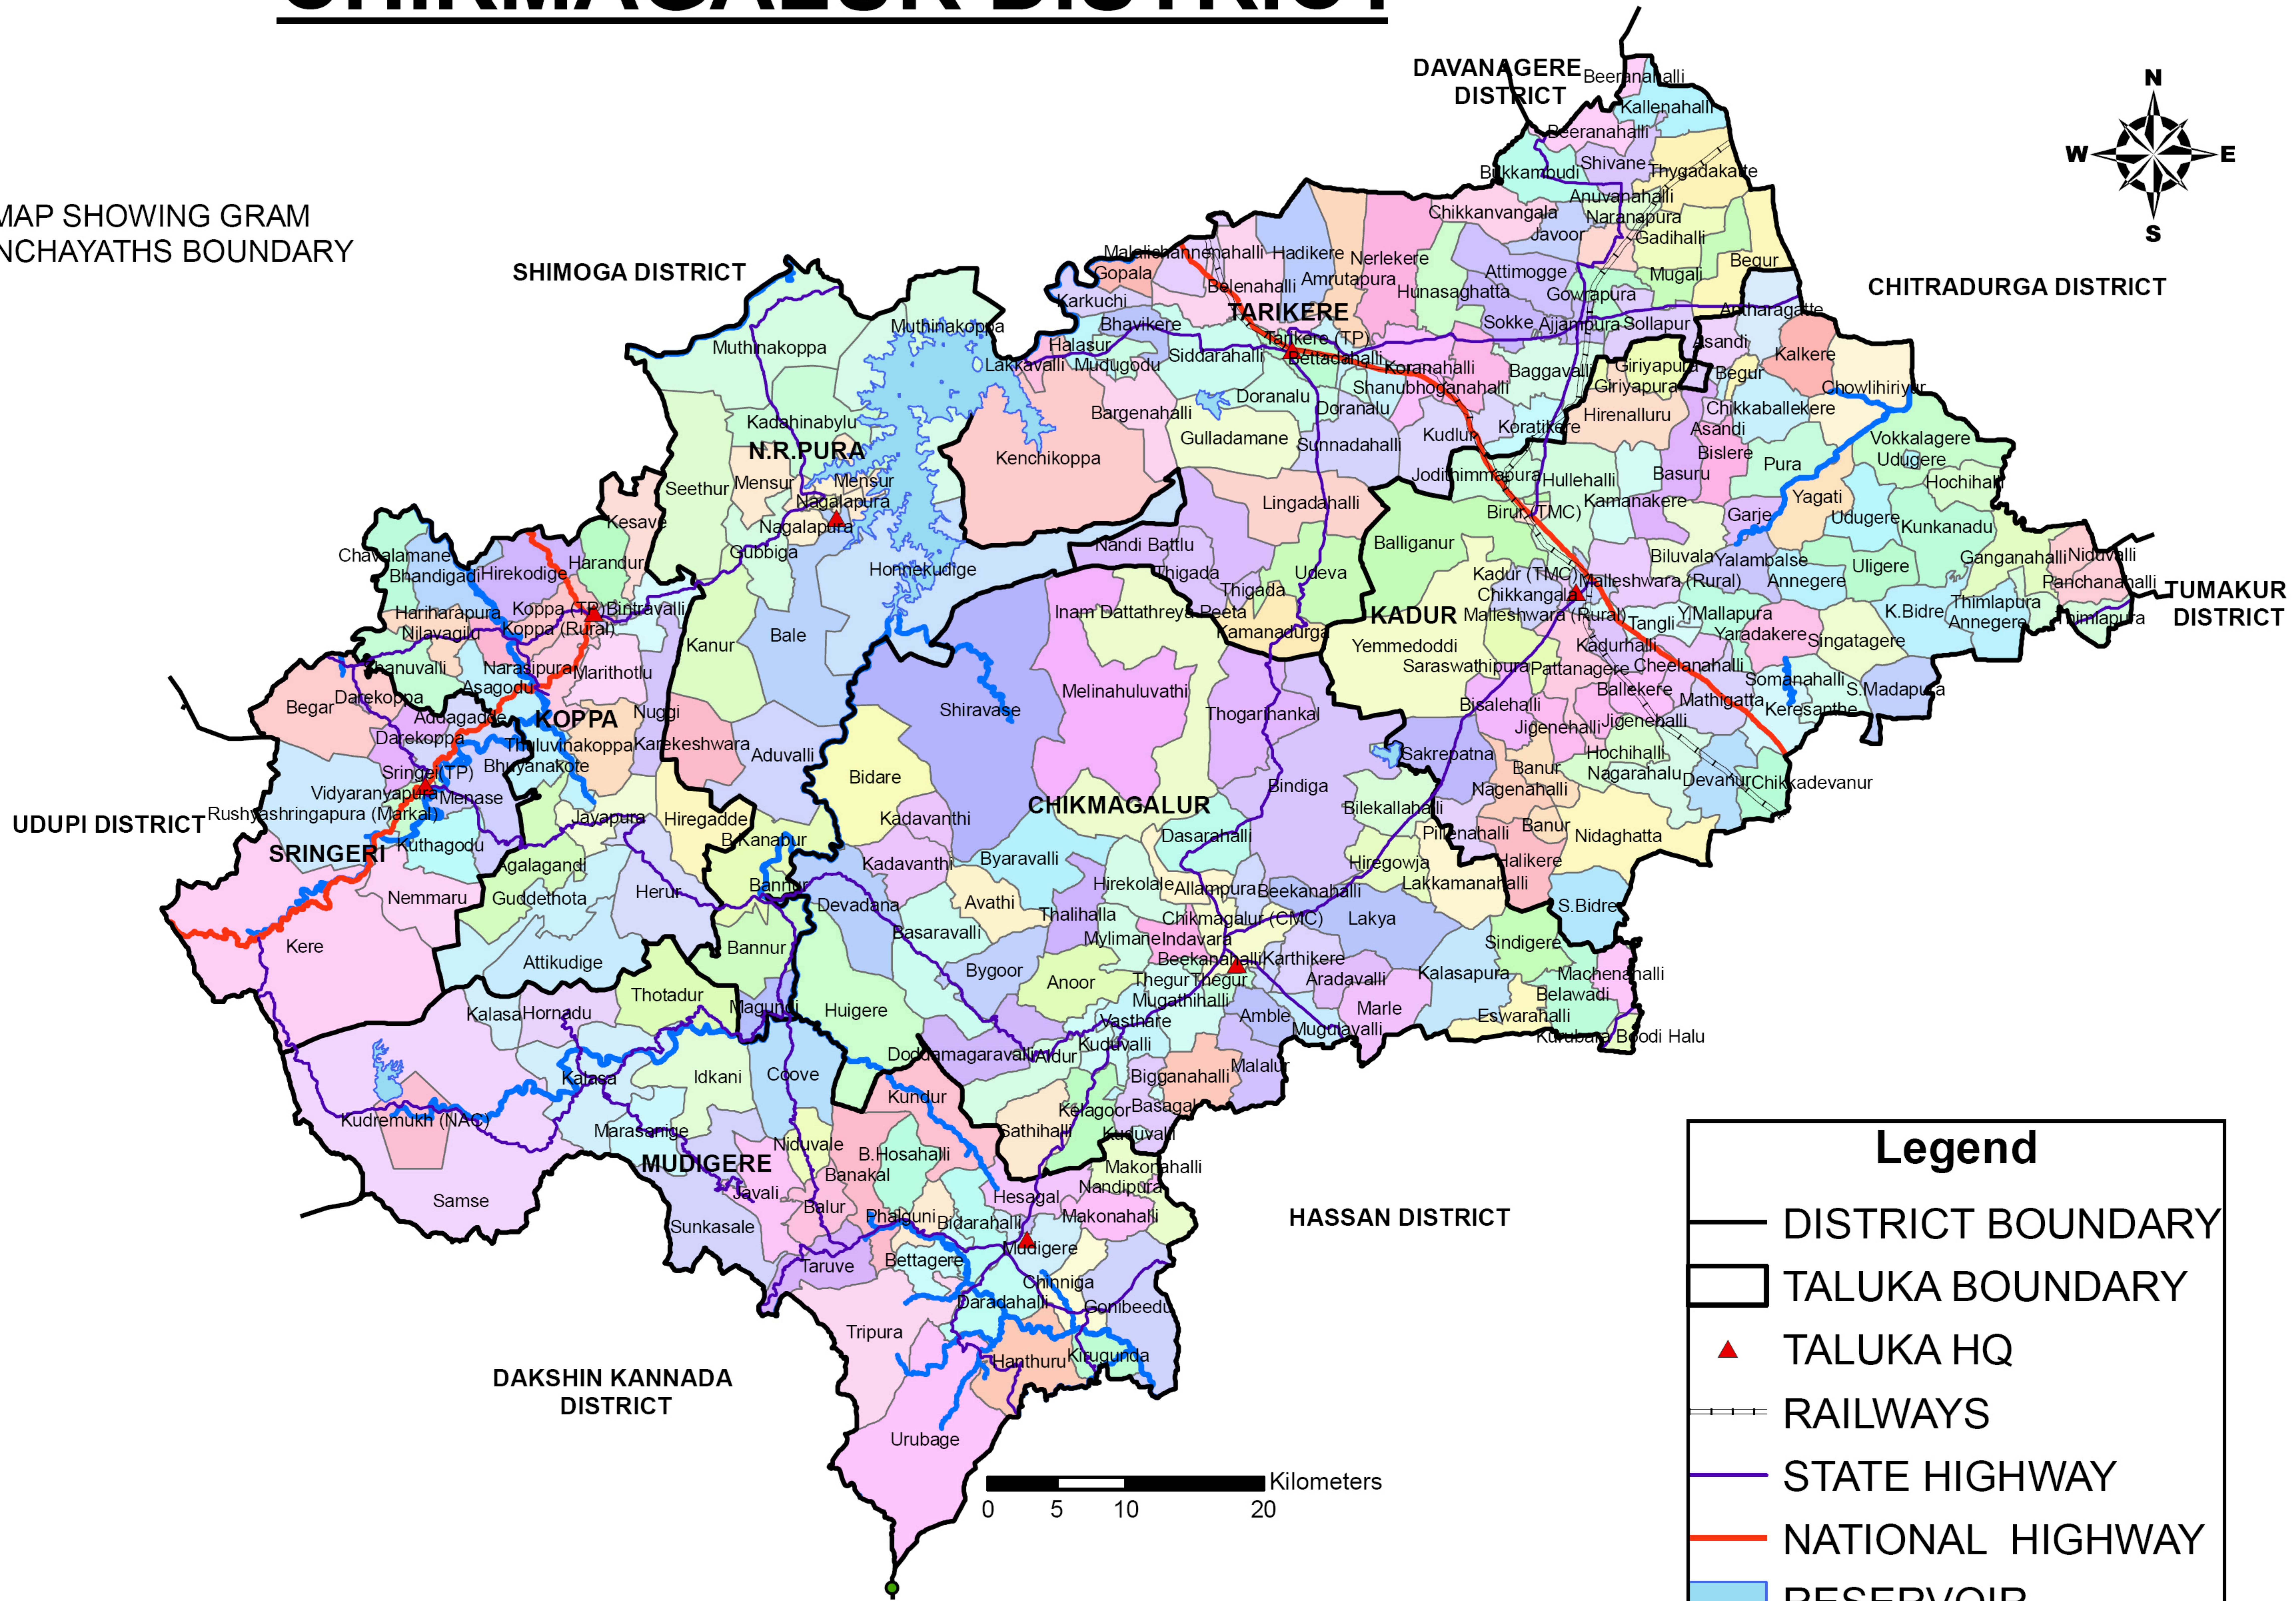

CHIKMAGALUR DISTRICT

MAP SHOWING GRAM PANCHAYATHS BOUNDARY

Legend

- DISTRICT BOUNDARY
- TALUKA BOUNDARY
- TALUKA HQ
- RAILWAYS
- STATE HIGHWAY
- NATIONAL HIGHWAY
- RESERVOIR
- RIVERS