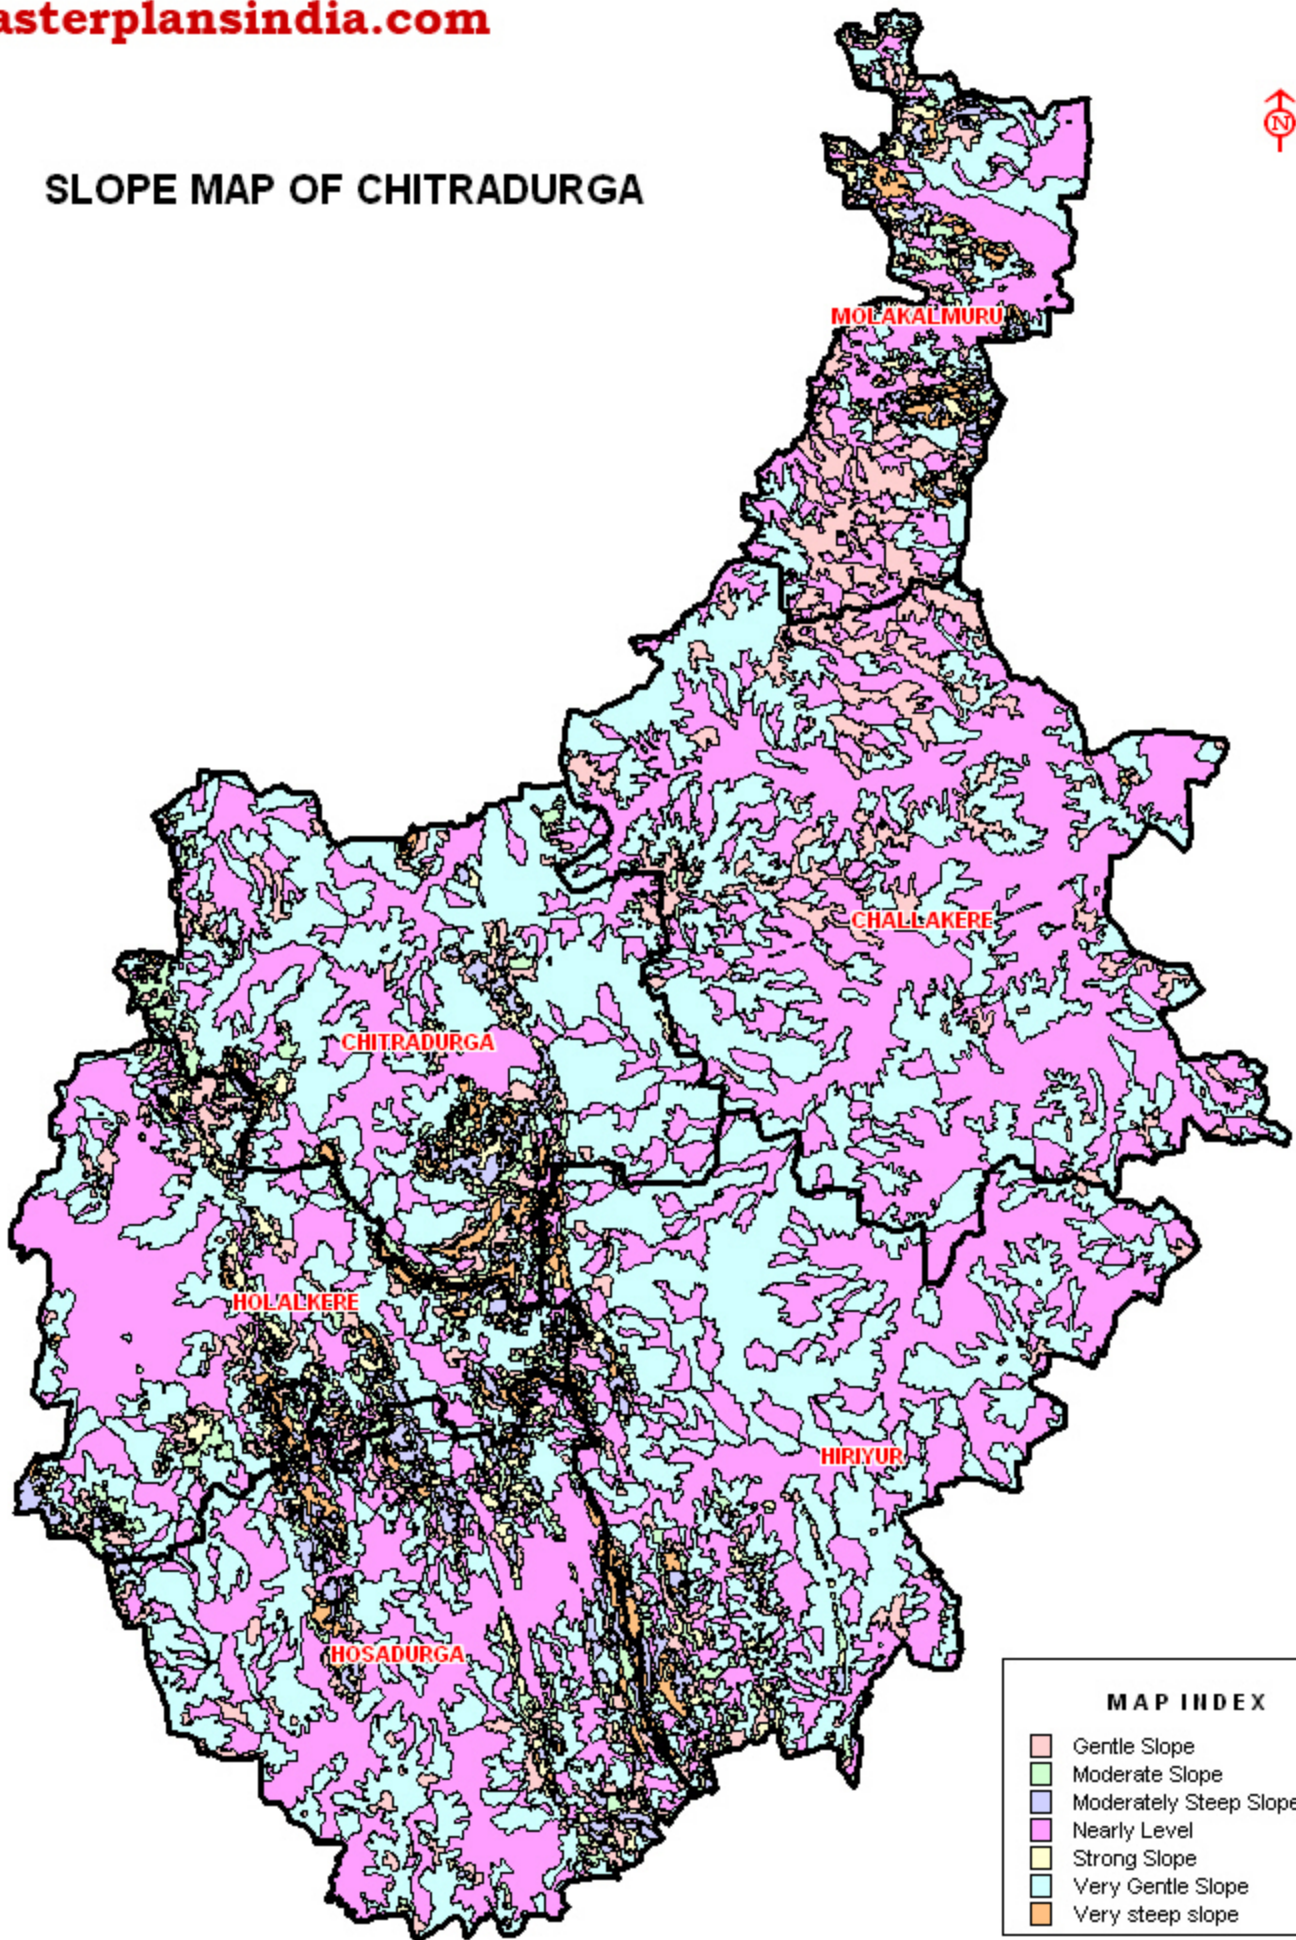

SLOPE MAP OF CHITRADURGA

MAP INDEX		
	Gentle Slope	(481)
	Moderate Slope	(492)
	Moderately Steep Slope	(320)
	Nearly Level	(34)
	Strong Slope	(429)
	Very Gentle Slope	(336)
	Very steep slope	(127)

NRDMS CENTRE
ZP OFFICE, CHITRADURGA