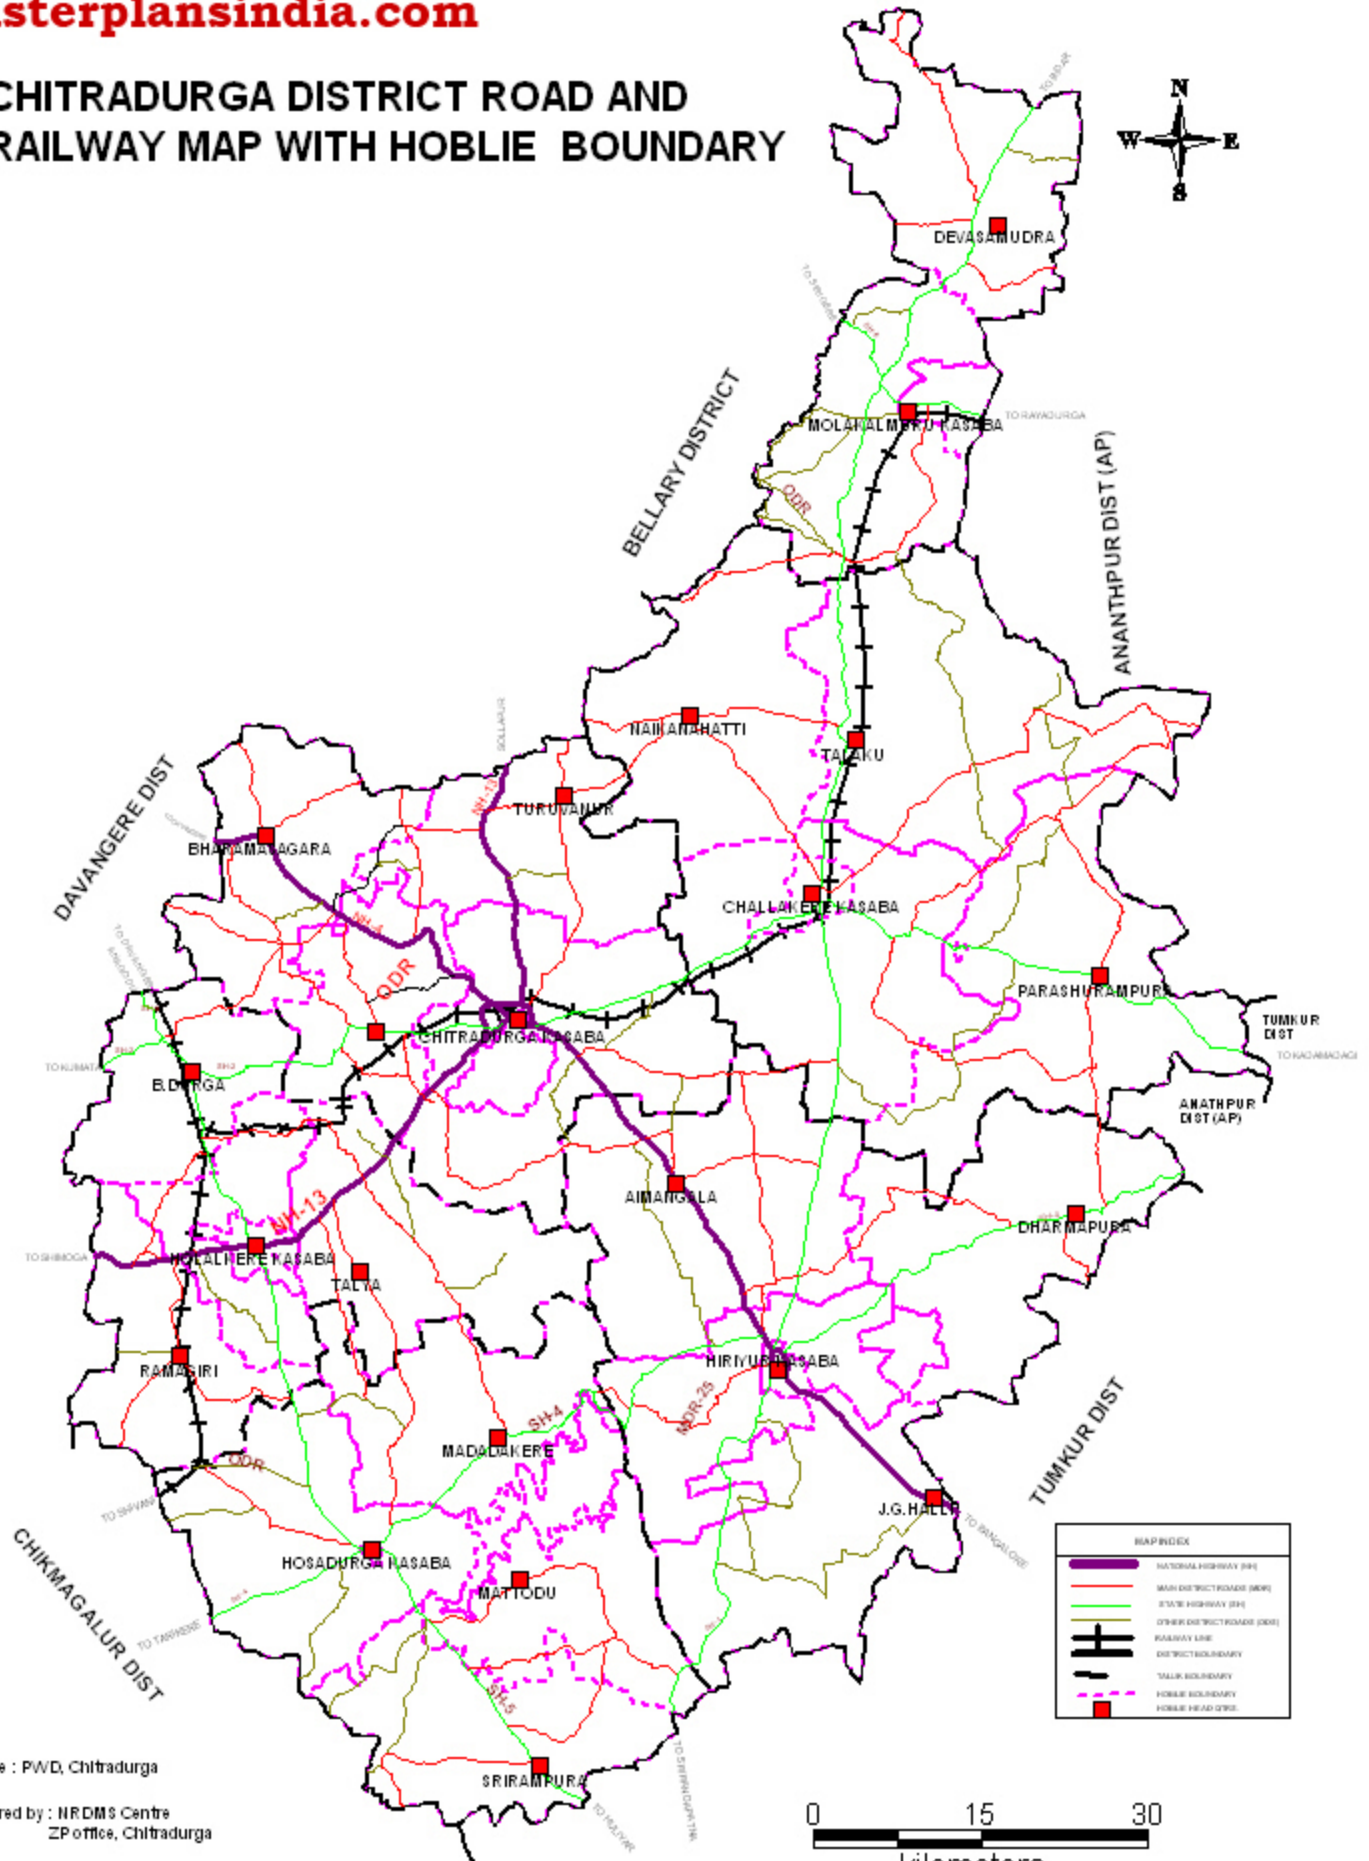

CHITRADURGA DISTRICT ROAD AND RAILWAY MAP WITH HOBLIE BOUNDARY

Source : PWD, Chitradurga

Prepared by : HRDMS Centre
ZP office, Chitradurga