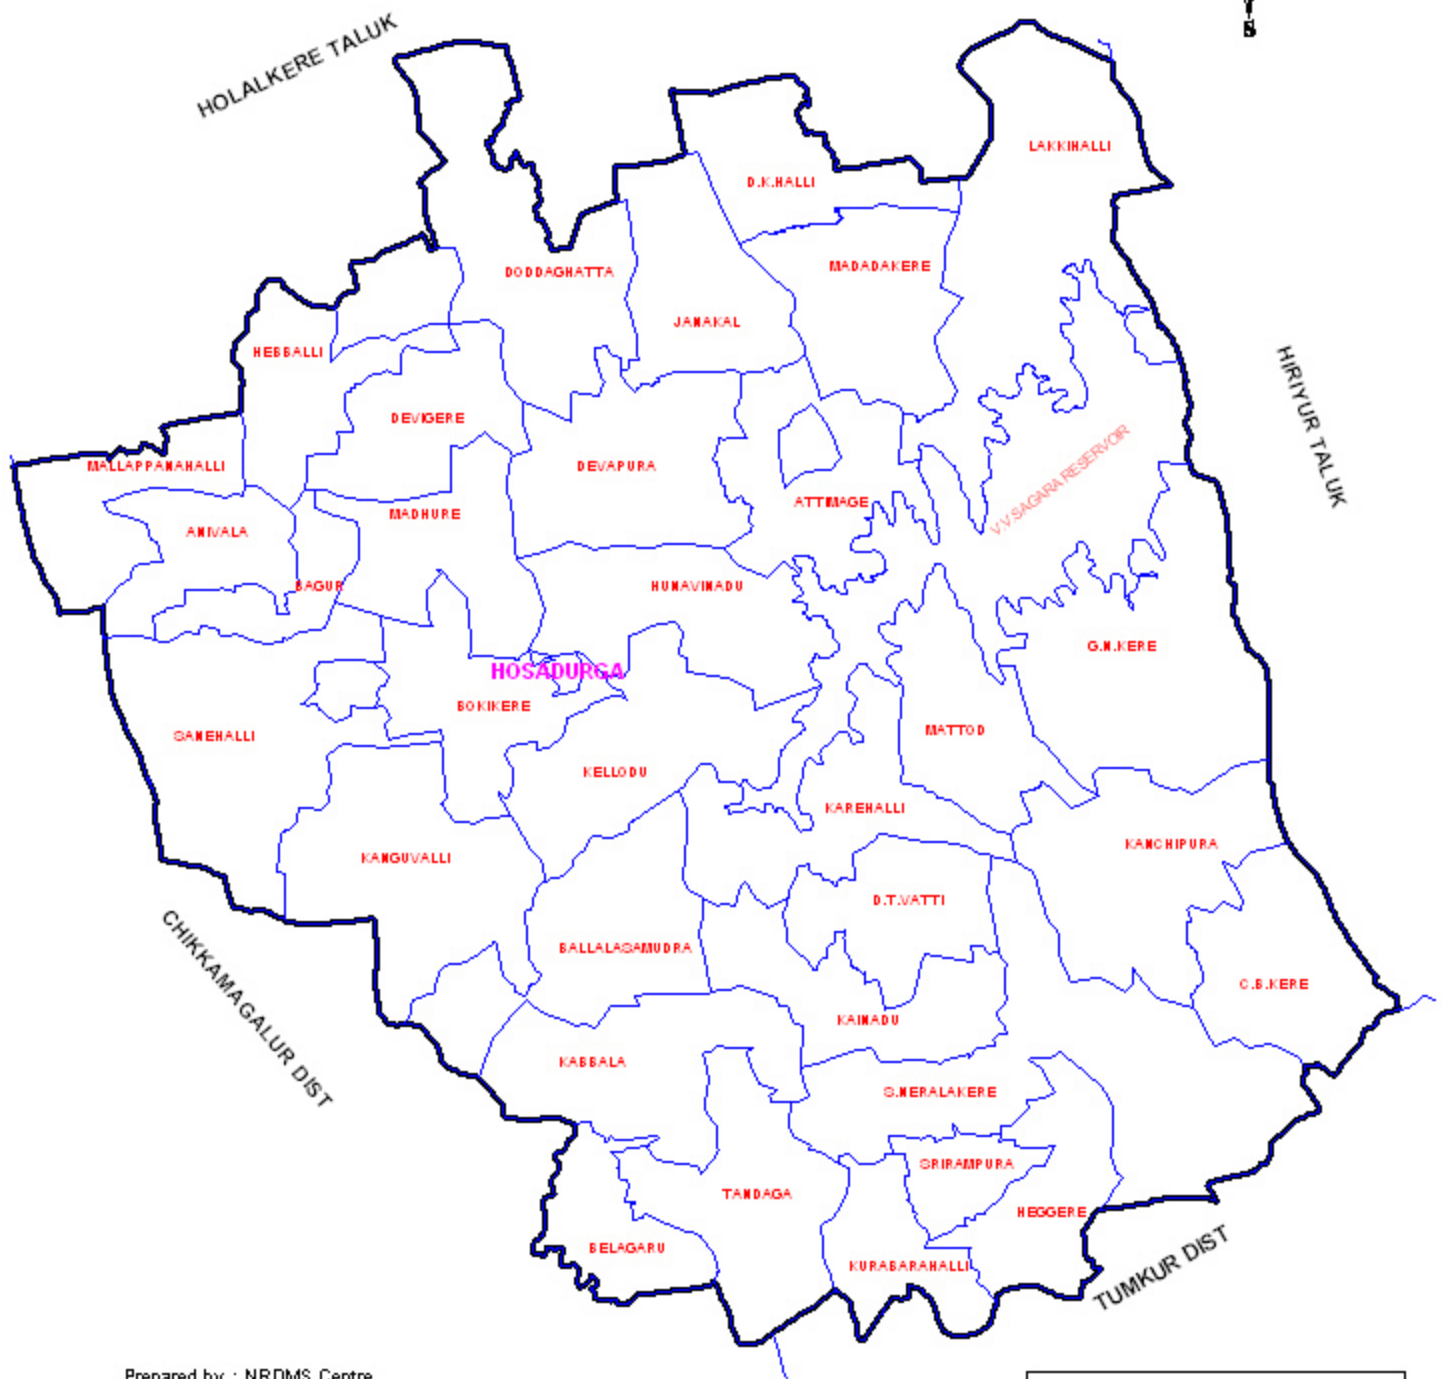

HOSADURGA TALUK GP MAP

Prepared by : NRDMS Centre
ZP office, Chitradurga

MAP INDEX
— TALUK BOUNDARY
— GP BOUNDARY