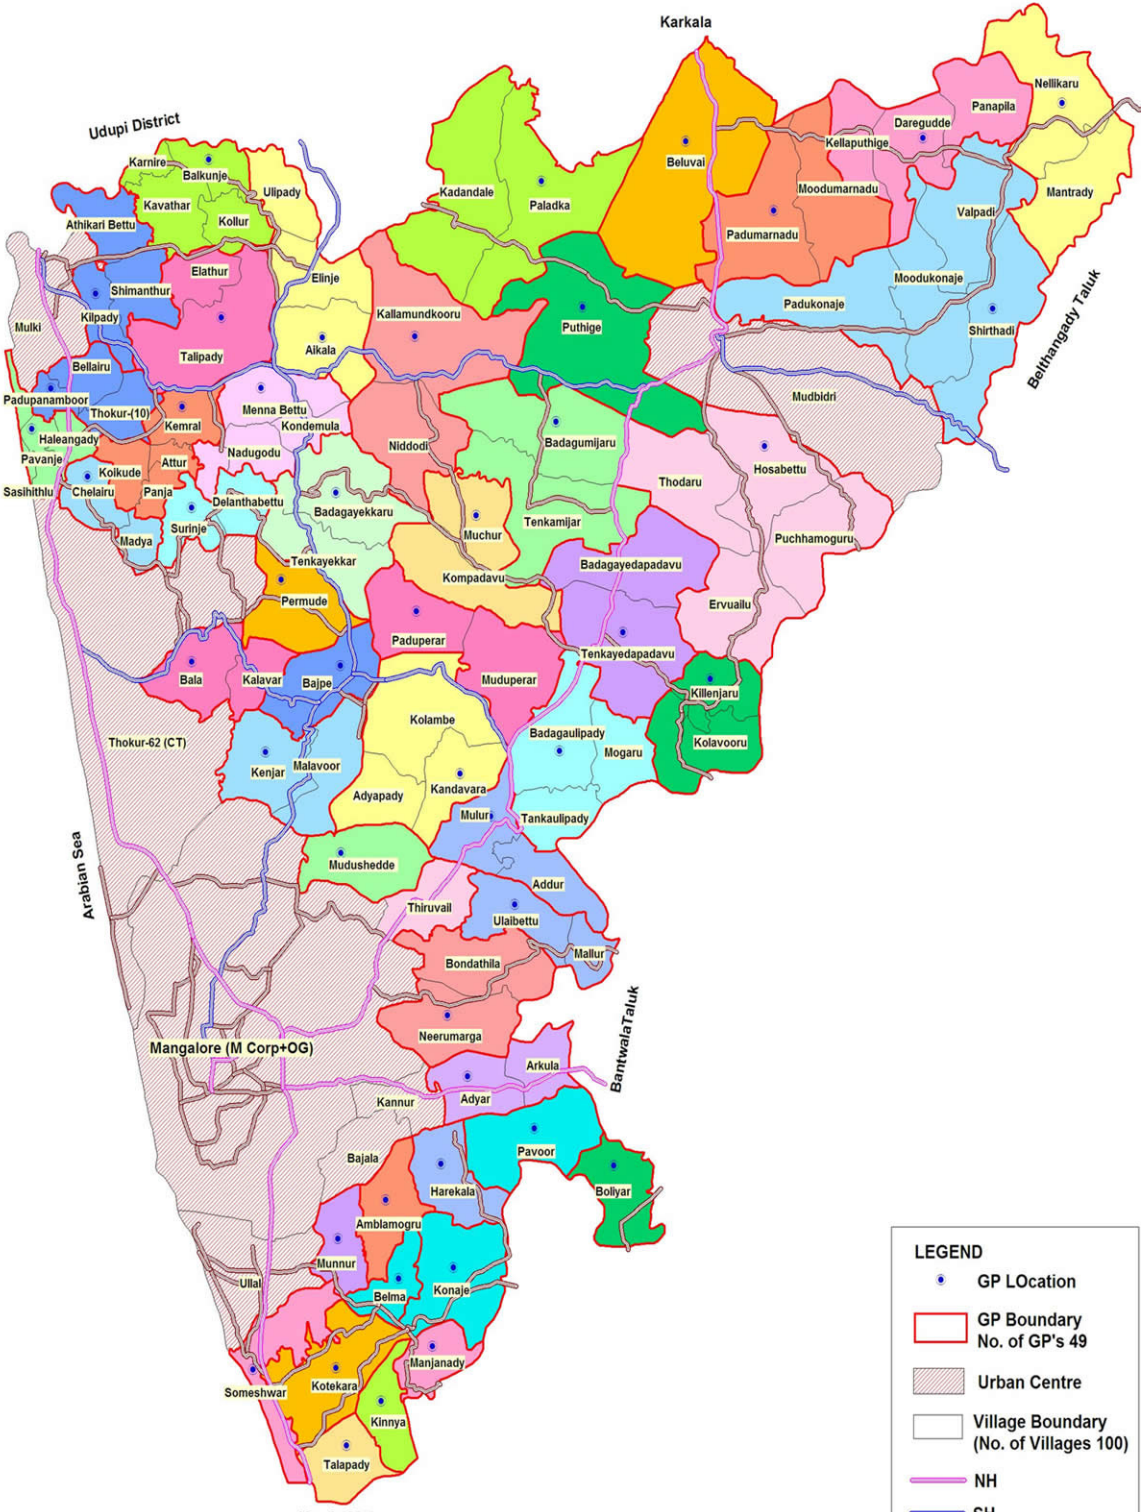

MANGALORE TALUK

LEGEND

- GP Location
- GP Boundary (No. of GP's 49)
- ▨ Urban Centre
- Village Boundary (No. of Villages 100)
- NH
- SH
- Other Roads

Map prepared by District NRDMS centre D.K.,Z.P., Mangalore