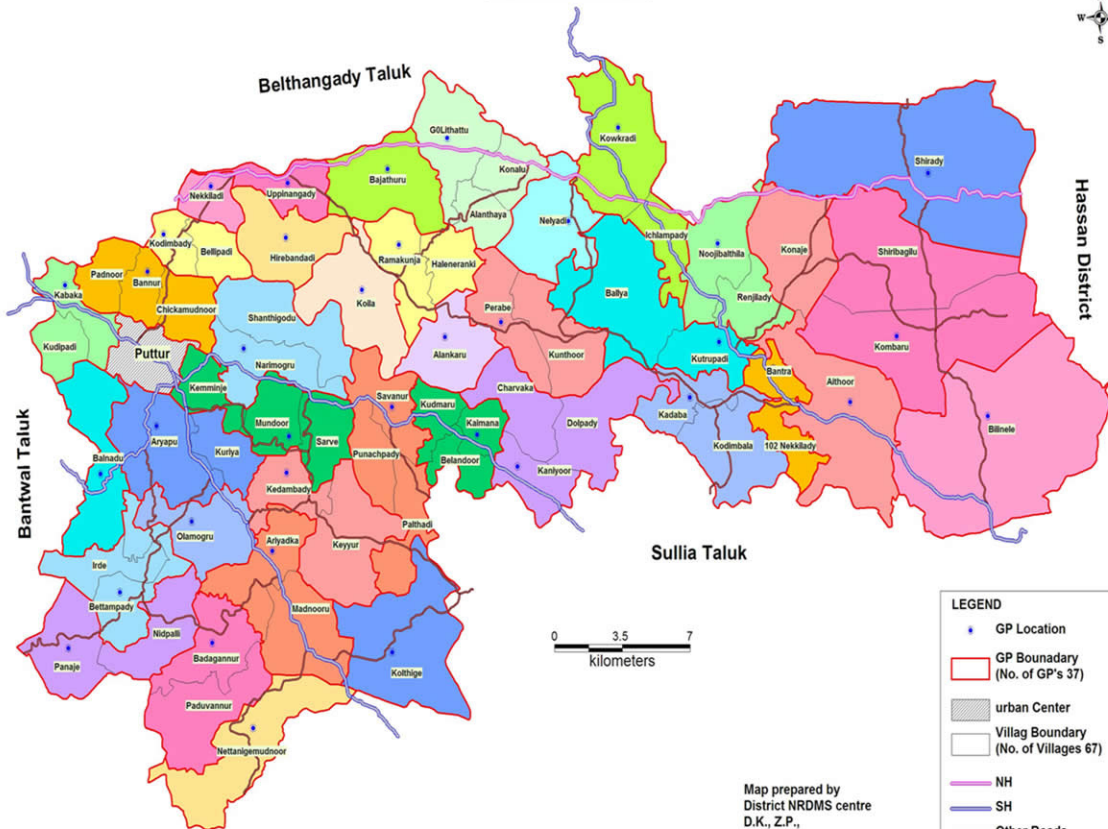

PUTTUR TALUK

Belthangady Taluk

Hassan District

Bantwal Taluk

LEGEND

- ★ GP Location
- GP Boundary (No. of GP's 37)
- urban Center
- Villag Boundary (No. of Villages 67)
- NH
- SH
- Other Roads

Map prepared by
District NRDMs centre
D.K., Z.P.,
Mangalore